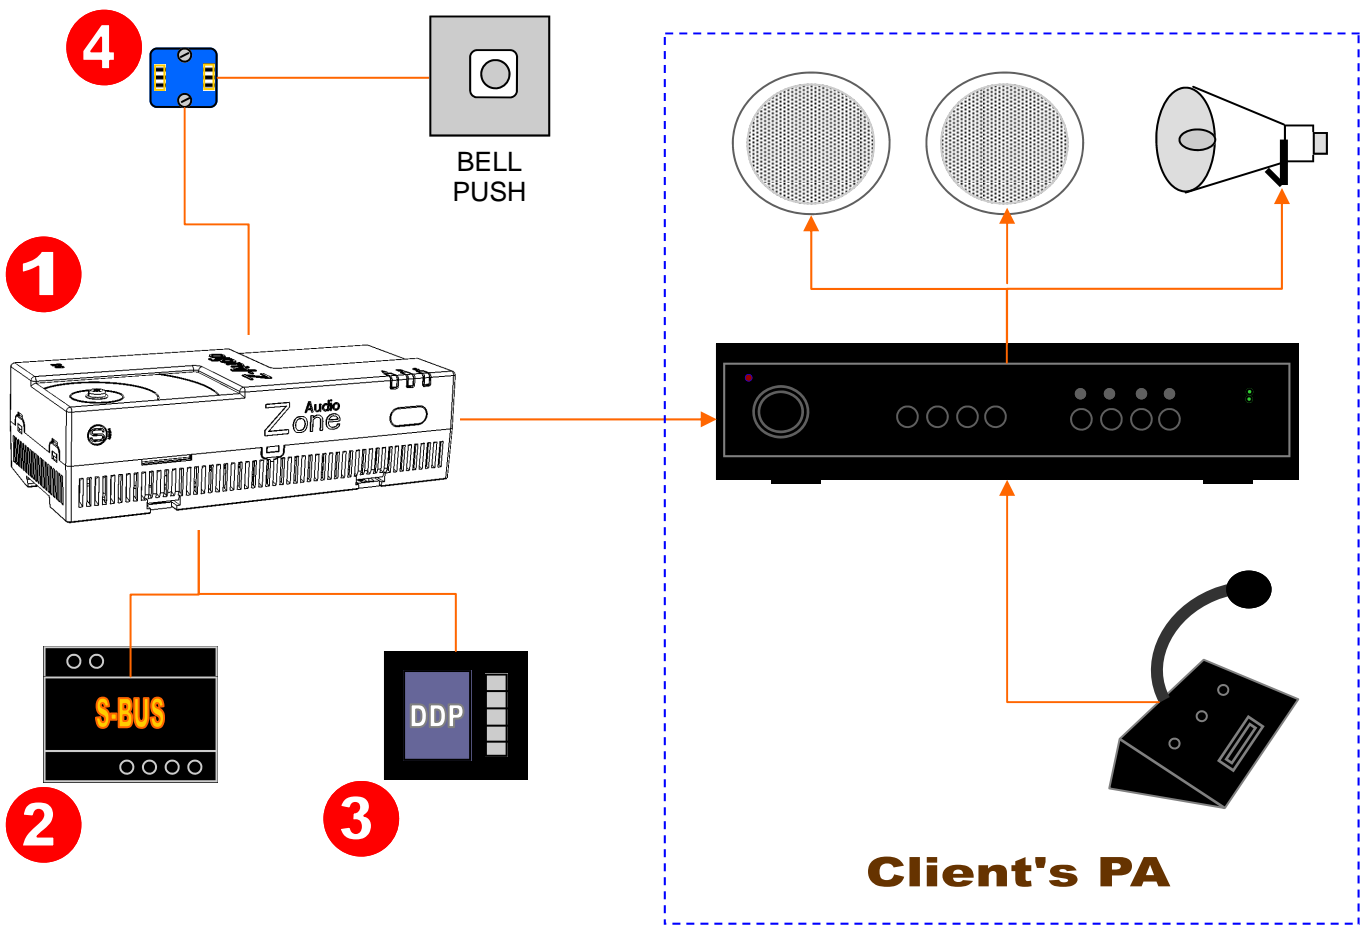

## Special PARTS LIST

- 1 Zone Audio Source Drive with SD card and simple Power Supply: SB-Z-AUDIO2
- 2 Logic Module: SB-Logic2 –DN
- 3 DDP: SB-DDP-EU (Select and Display: Song, Track, Duration, Genera, Album, Volume Level)

## System Assembly DIAGRAM

## Special PARTS LIST

- 1** Zone Audio Source Drive with SD card and simple Power Supply: SB-Z-AUDIO2
- 2** Logic Module: SB-Logic2-DN
- 3** DDP: SB-DDP-EU (Select and Display: Song, Track, Duration, Genera, Album, Volume Level)
- 4** 4-Z: SB-4Z-UN (Connect Push Buttons, Motion Trigger sensors to Announce as Needed)