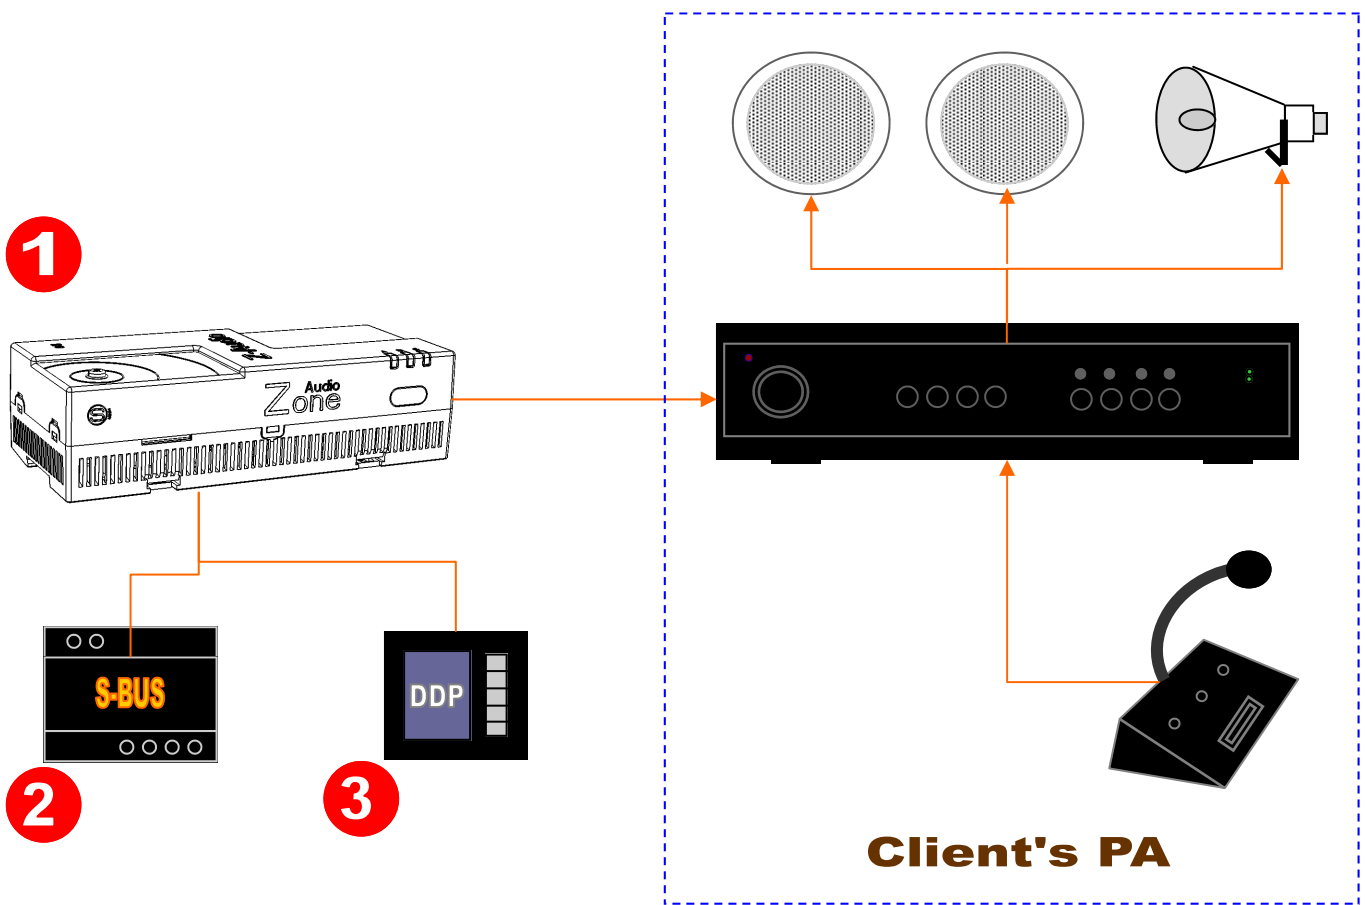

## System Assembly DIAGRAM

## Special PARTS LIST

- 1 Zone Audio Source Drive with SD card and simple Power Supply: SB-Z-AUDIO2
- 2 Logic Module: SB-Logic2 –DN
- 3 DDP: SB-DDP-EU (Select and Display: Song, Track, Duration, Genera, Album, Volume Level)

## Special PARTS LIST

- 1** Zone Audio Source Drive with SD card and simple Power Supply: SB-Z-AUDIO2
- 2** Logic Module: SB-Logic2-DN
- 3** DDP: SB-DDP-EU (Select and Display: Song, Track, Duration, Genera, Album, Volume Level)
- 4** 4-Z: SB-4Z-UN (Connect Push Buttons, Motion Trigger sensors to Announce as Needed)