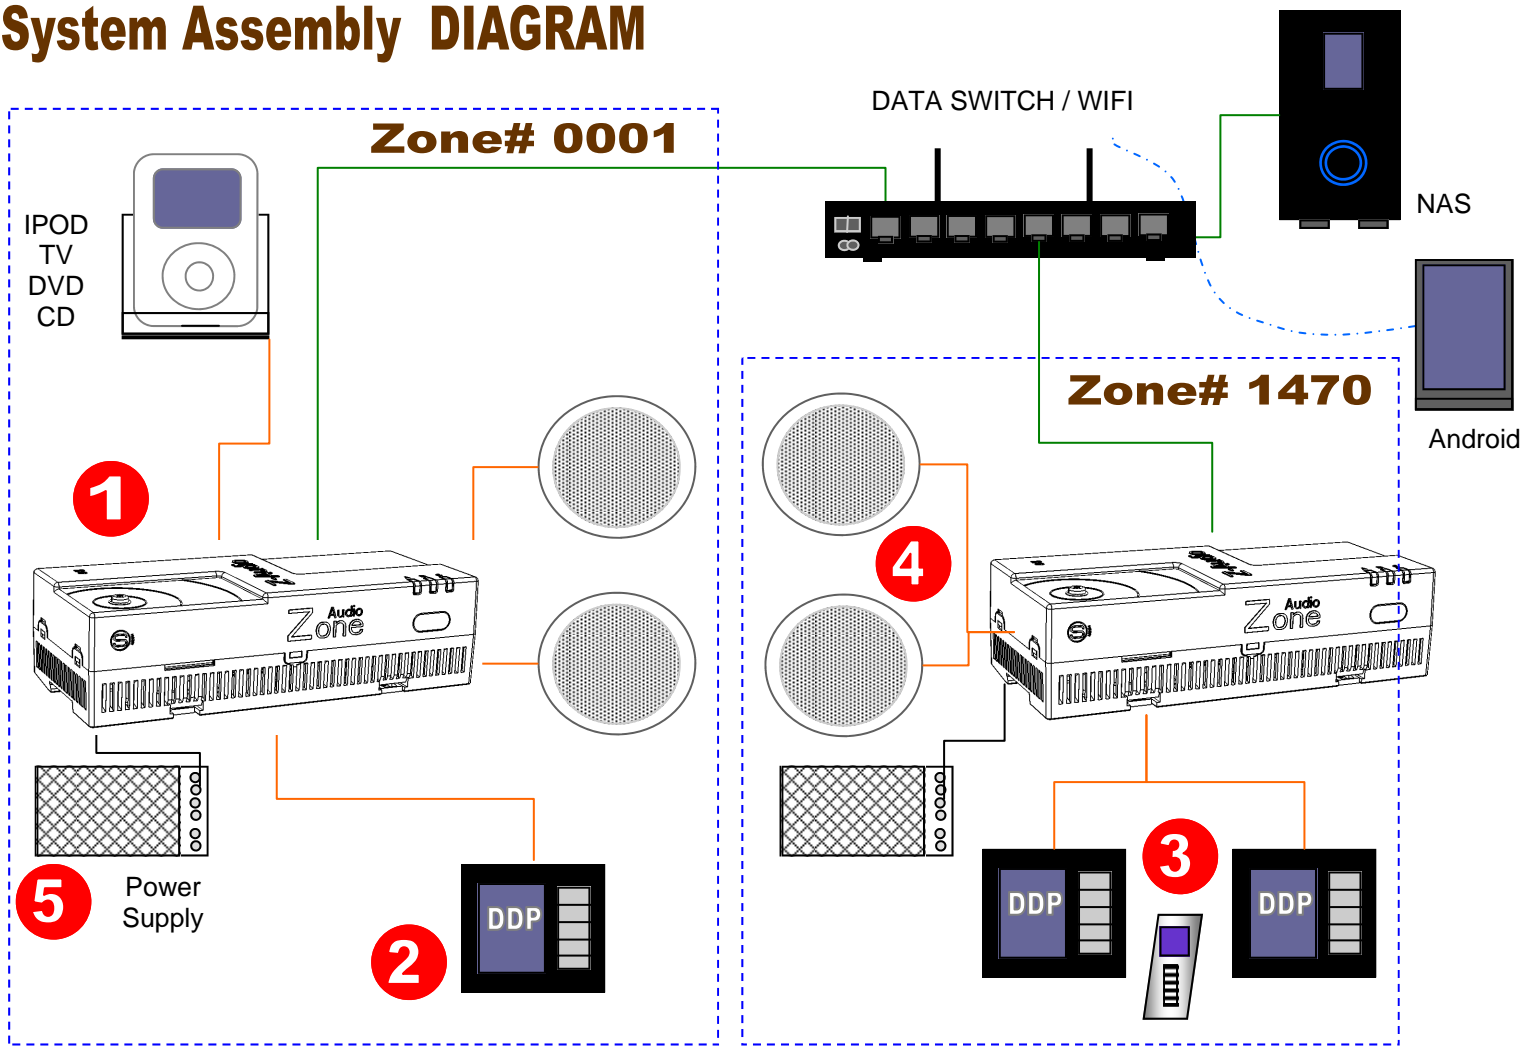

System Assembly DIAGRAM

Special PARTS LIST

- 1** Zone Audio Source Drive with SD card and simple Power Supply: SB-Z-AUDIO2
- 2** Logic Module: SB-Logic2-DN
- 3** DDP: SB-DDP-EU (Select and Display: Source, Song, Track, Duration, Genera, Album, Volume Level)
- 4** SMS Module SB-DN-SMS/IP (Add Optional TTS "Test To Speech" card inside Z-Audio)

- 1- Ability to Play From SD card Storage Directly
- 2- Ability to stream Audio from Network Accessible Storage HDD
- 3- Ability to Stream Audio form PC's and Other LAN Connected Devices
- 4- Ability To Play FM Radio From Z-Audio Embedded Tuner **
- 5- Ability to Connect Auxiliary Source like Ipod, TV, DVD, CD, Etc. and Z-Audio Act as Analogue switch
- 6- Ability to Send Text Message from Network Connected PC & Z-Audio TTS Card** shall Read it out.
- 7- Ability To Send SMS Message from Mobile Remotely Then Z-Audio TTS Card ** Shall Read it out
- 8- Ability To Control Source, Volume, Track ++ remotely Using IR Hand held remote Control

RESEDENTIAL Examples (B)

Using Z-Audio as Digital Distributed Multi-Zone Audio System:

In This Case, One or More Z-Audio can be Used as Needed, where every Zone Can Listen to Totally Different Music, Also Z-Audio Shall Act as Audio Digital Streaming Box from NAS and Any Other LAN Connected PC's HDD. It can Play from Local SD Card Content. Client can Choose and control Source and Tracks or Volume Using DDP-M, Hand Held Androids, or PC Devices.

System Assembly DIAGRAM

Special PARTS LIST

- 1** Zone Audio Source Drive with SD card and simple Power Supply: SB-Z-AUDIO2
- 2** DDP SB-DDP-EU (Select and Display: Source, Song, Track, Duration, Genera, Album, Volume Level)
- 3** Hand Held remote: SB-HHR
- 4** Resound Ceiling Speakers: RS-C65P