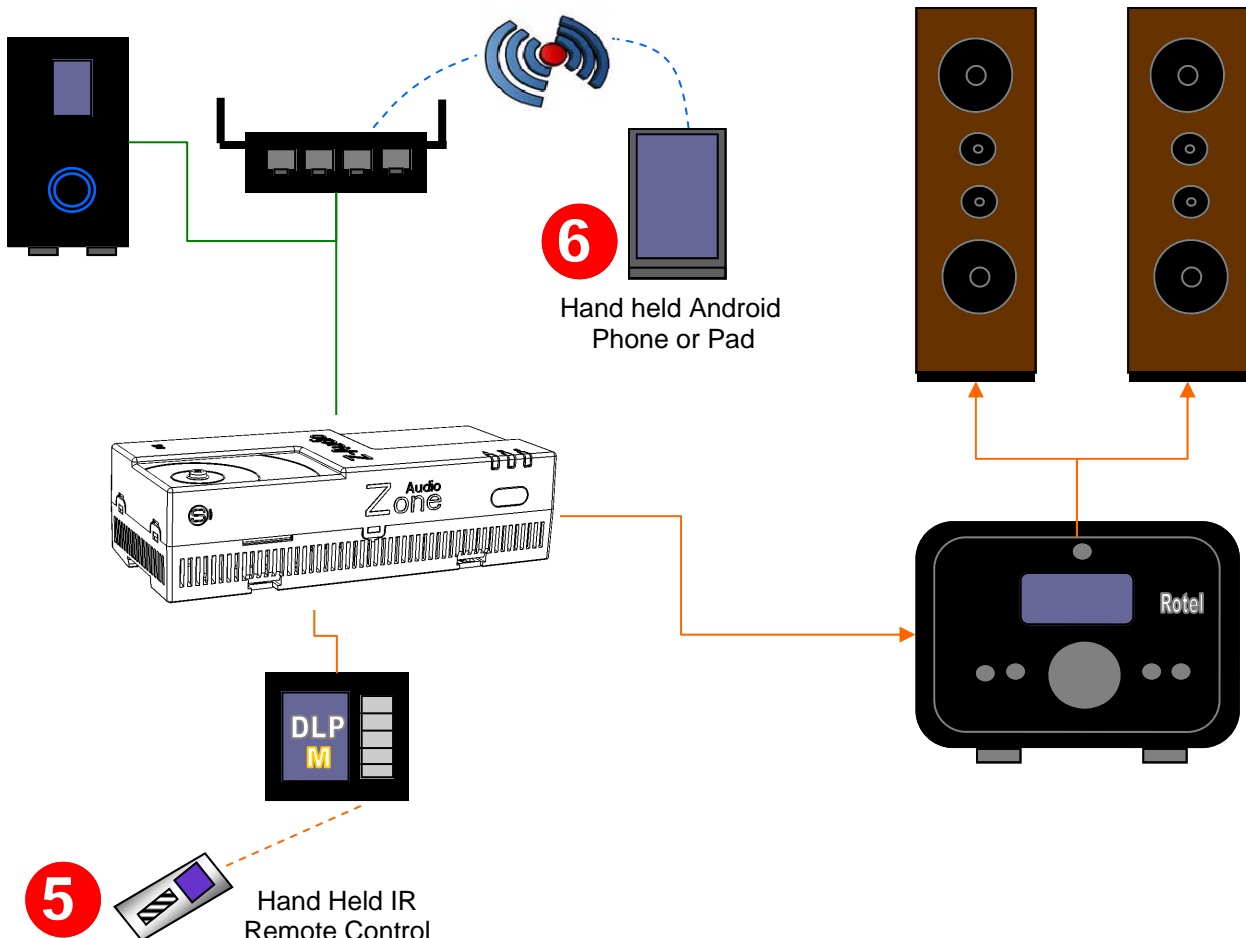

RESEDENTIAL Examples (A)

Using Z-Audio as Digital Streaming Source for Third Party Matrix System:

In This Case, Z-Audio Shall Act as Audio Digital Streaming Box from NAS and Any Other LAN Connected PC's HDD. Also can Stream from Local SD Card Content. Client can Choose and control Source and Tracks or Volume Using DDP-M, Hand Held Androids, or PC Devices. Optional: SMS Card & GPRS Module Can Be Added to Send SMS from any Mobile Phone & Announce Remotely Using TTS Technology

RESIDENTIAL Examples (A) Continued .

Using Z-Audio2 as Digital Streaming Source for Third Party Matrix System:

Continued ...

BENEFITS and FEATURES

Using Z-Audio Adds many features to The Third Party System at Very Affordable Prices

- 1- Ability to Play From SD card Storage Directly
- 2- Ability to stream Audio from Network Accessible Storage HDD
- 3- Ability to Stream Audio form PC's and Other LAN Connected Devices
- 4- Ability To Play FM Radio From Z-Audio Embedded Tuner **
- 5- Ability to Connect Auxiliary Source like Ipod, TV, DVD, CD, Etc. and Z-Audio Act as Analogue switch
- 6- Ability to Send Text Message from Network Connected PC & Z-Audio TTS Card** shall Read it out.
- 7- Ability To Send SMS Message from Mobile Remotely Then Z-Audio TTS Card ** Shall Read it out
- 8- Ability To Control Source, Volume, Track ++ remotely Using IR Hand held remote Control

RESEDENTIAL Examples (B)

Using Z-Audio as Digital Distributed Multi-Zone Audio System:

In This Case, One or More Z-Audio can be Used as Needed, where every Zone Can Listen to Totally Different Music, Also Z-Audio Shall Act as Audio Digital Streaming Box from NAS and Any Other LAN Connected PC's HDD. It can Play from Local SD Card Content. Client can Choose and control Source and Tracks or Volume Using DDP-M, Hand Held Androids, or PC Devices.