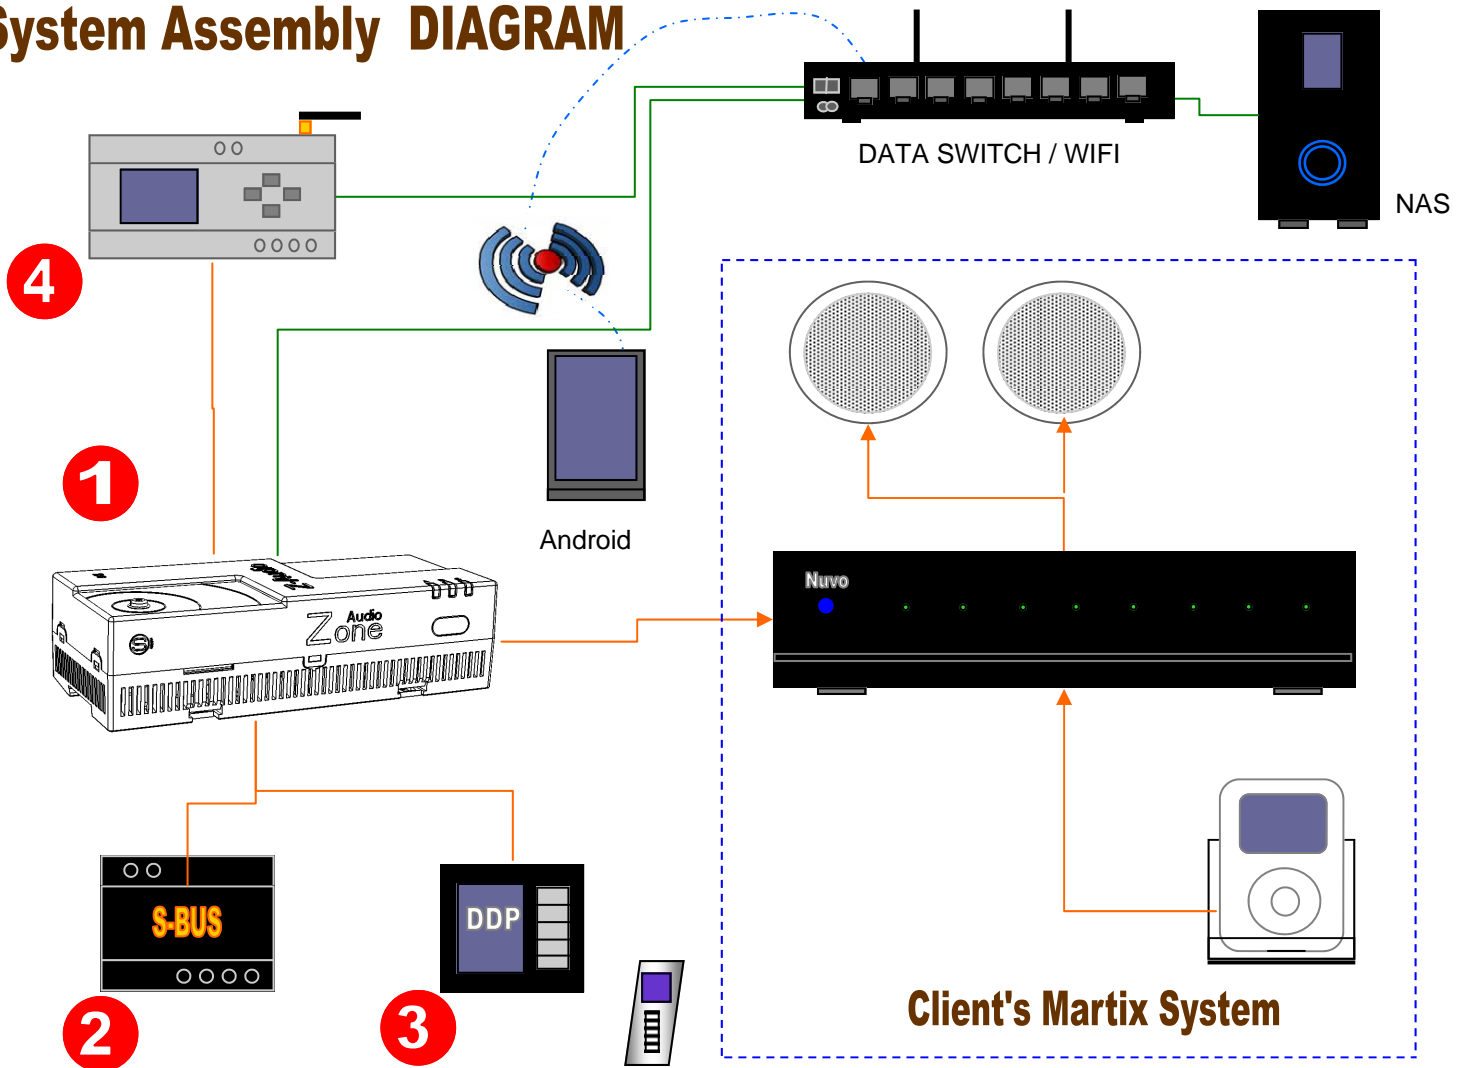

RESEDENTIAL Examples (A)

Using Z-Audio as Digital Streaming Source for Third Party Matrix System:

In This Case, Z-Audio Shall Act as Audio Digital Streaming Box from NAS and Any Other LAN Connected PC's HDD. Also can Stream from Local SD Card Content. Client can Choose and control Source and Tracks or Volume Using DDP-M, Hand Held Androids, or PC Devices. Optional: SMS Card & GPRS Module Can Be Added to Send SMS from any Mobile Phone & Announce Remotely Using TTS Technology

System Assembly DIAGRAM

Special PARTS LIST

- 1** Zone Audio Source Drive with SD card and simple Power Supply: SB-Z-AUDIO2
- 2** Logic Module: SB-Logic2-DN
- 3** DDP: SB-DDP-EU (Select and Display: Source, Song, Track, Duration, Genera, Album, Volume Level)
- 4** SMS Module SB-DN-SMS/IP (Add Optional TTS "Test To Speech" card inside Z-Audio)

- 1- Ability to Play From SD card Storage Directly
- 2- Ability to stream Audio from Network Accessible Storage HDD
- 3- Ability to Stream Audio form PC's and Other LAN Connected Devices
- 4- Ability To Play FM Radio From Z-Audio Embedded Tuner **
- 5- Ability to Connect Auxiliary Source like Ipod, TV, DVD, CD, Etc. and Z-Audio Act as Analogue switch
- 6- Ability to Send Text Message from Network Connected PC & Z-Audio TTS Card** shall Read it out.
- 7- Ability To Send SMS Message from Mobile Remotely Then Z-Audio TTS Card ** Shall Read it out
- 8- Ability To Control Source, Volume, Track ++ remotely Using IR Hand held remote Control

RESEDENTIAL Examples (B)

Using Z-Audio as Digital Distributed Multi-Zone Audio System:

In This Case, One or More Z-Audio can be Used as Needed, where every Zone Can Listen to Totally Different Music, Also Z-Audio Shall Act as Audio Digital Streaming Box from NAS and Any Other LAN Connected PC's HDD. It can Play from Local SD Card Content. Client can Choose and control Source and Tracks or Volume Using DDP-M, Hand Held Androids, or PC Devices.