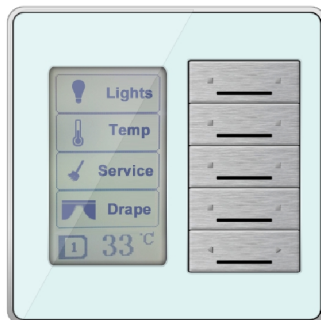

## G4 In Smart Hotel GRMS Application

↓Hotel DDP Menu

↓Hotel Service

Smart Hotel Door Bell

Smart Hotel Card Holder

Smart Hotel Bedside Panel

## Room Type

Devices	Standard handi cap	Standard King Room	Twin BR	1BR De-lux	1BR A	1BR B	2BR Suite
<b>Equipment Selected to Match Requirements</b>							
Hotel AUX	1	1	1	1	1	1	1
Zone Beast 3 Dimmer, 18 Relay	1	1	1	1	1	1	1
Magnetic contact	1	1	1	1	1	1	1
HVAC Module	1	1	1	2	2	3	3
Dimmer 6ch	0	0	0	1	0	1	1
Relay 6 Channel	0	0	0	0	0	0	1
DDP LCD Display Panel	1	1	1	2	2	3	3
Bedside Table Top Controller	1	1	1	1	1	1	2
FDP Panel	1	1	1	1	1	1	3
3Button Switch	2	2	2	2	3	3	5
Door bell	1	1	1	1	1	1	1
card Holder with Service	1	1	1	1	1	1	1
Power Socket universal	2	2	2	2	2	2	2