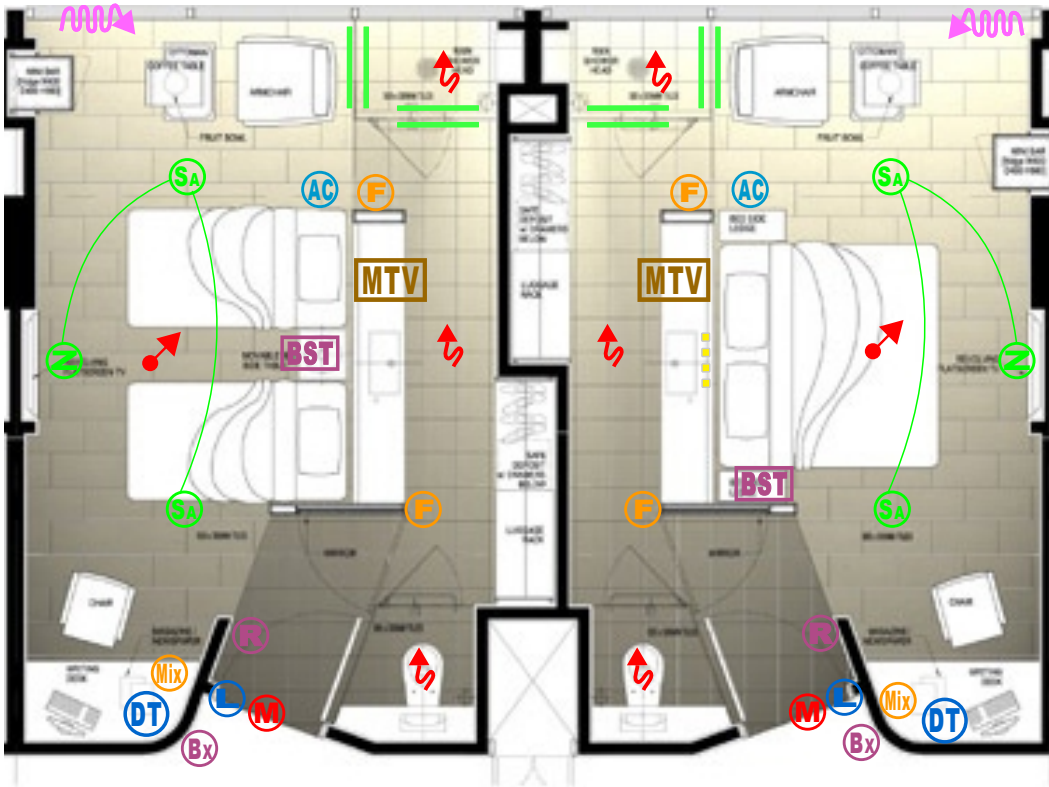

Product	Qty
Bx	1
L	1
F	2
BST	1
R	1
Red Arrow	1
Red Arrow	2
M	1
Purple Wavy Arrow	1
SA	1
MTV	1
Yellow Dots	1
Mix	1
Total Estimated Cost USD 2,000