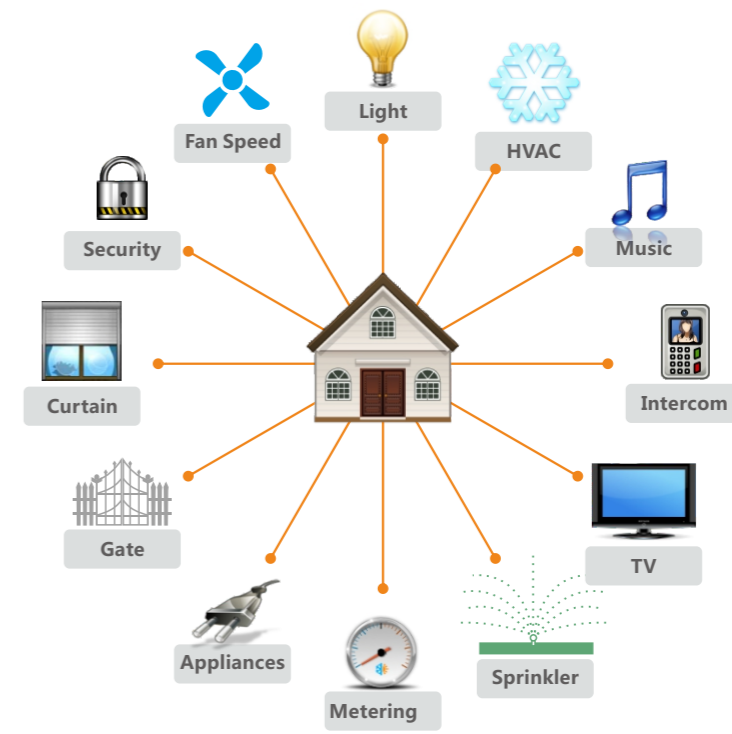

SENSORS & INPUT DEVICES

1 PIR Motion sensor (Simplified) SB-PIR-CL	2 5 in 1 Multifunction Sensor SB-5in1-CL	3 6 in 1 Multifunction Sensor SB-6in1T-CL	4 8 in 1 Multifunction Sensor SB-8in1T-CL
5 9 in 1 Multifunction Sensor SB-9in1T-CL	6 SpotPIR SB-IPIRs-WL	7 5z Mother Controller for SpotPIR SB-5IPIRs-CL	8 COBRA QMS180° SB-Cobra-WL
9 4-Zone Dry Input Module SB-4Z-UN	10 S-wave SBW-Swave-TC SBW-Swave2-TC	11 Safety Monitoring Module SB-SEC250K-DN	12 I/O SB-IO-UN

CLIMATE CONTROL

13 Air Condition Control Module SB-HVAC2-DN	14 IR Emitter with Current Sensor SB-IR-UN	15 Temperature Input Module SB-4T-UN	16 Temperature Sensor Probe SB-Temp1-UN SB-Temp2-UN
17 Fan Speed Control Module SB-6FAN5S-DN	18 HVAC SB-HVAC-TC	19 1Dimmer 1Relay 1Fan SB-1D1R1F-TC	20 Micro Climate Sensor SB-THP-WL

POWER & CABLES

21 2A Power Supply OE-PS2AUL-DN	22 Power Supply SB-MW-NFM-15-DN	23 8 Port Cable Manager SB-CM8-DIN	24 Fuse Holder OE-2FuseH-DN
25 4D S-BUS Connectors Pack SB-Connect-4D	26 Smart Bus IR EYE Set SB-IReye-FL	27 4S S-BUS Connectors Pack SB-Connect-4S	28 3I S-BUS Connectors Pack SB-Connect-3I
29 3S S-BUS Connectors Pack SB-Connect-3S	30 8L S-BUS Connectors Pack SB-Connect-8L	31 5S-Connector SB-Connect-5S	32 Screw Driver Set SB-ScrewD-FL

ACCESSORIES