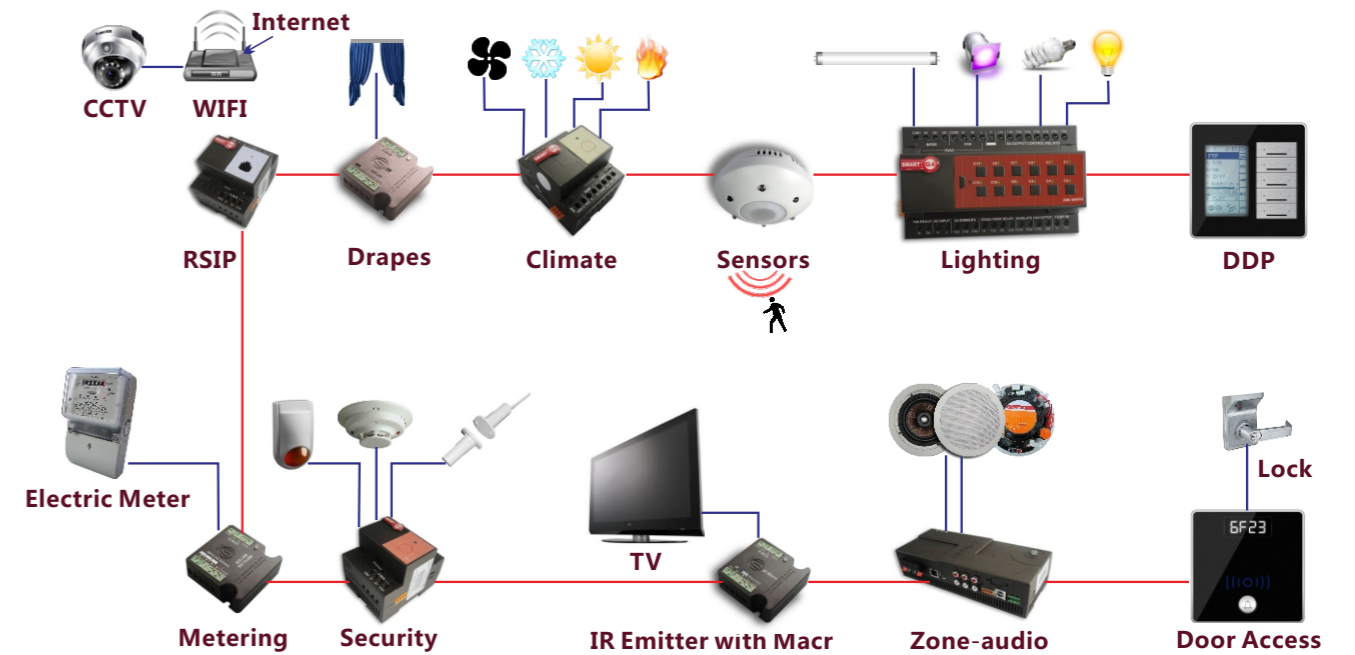

SMART-BUS Collection 2013

Dealer Contacts

Customer/Project: _____	Date: _____
Contact No.: _____	Project Type: _____
City: _____	Project Status: _____
Country: _____	Rep: _____
Email: _____	Agent: _____

1 Smart SOHO SB-SOHO-Kit	2 Smart Hotel SB-Hotel-Kit	3 Smart Museum SB-Museum-Kit

DEMO BAGS