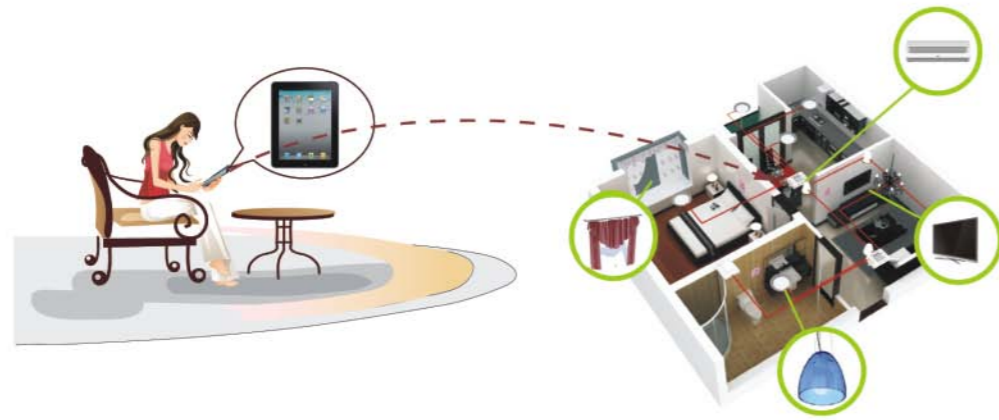

- 3/ Support Web browse, offer you better community service.

- 4/ Support Max. 8 Alarm zones.
(Fire, Gas, Smoke, Door/Window, IR, Emergency), send alarm to management center.

- 5/ Connect Max. 8pcs IP cameras (Onvif protocol).

(1) In community, surveillance around environment, such as swimming pool, garden, park, gate etc.

(2) Use your PC or Mobile phone to remote surveillance your home IP camera.

6/ Connect with Smart Home module, use PC or Mobile phone to remote control (Lights, Curtains, TV ect in your home).