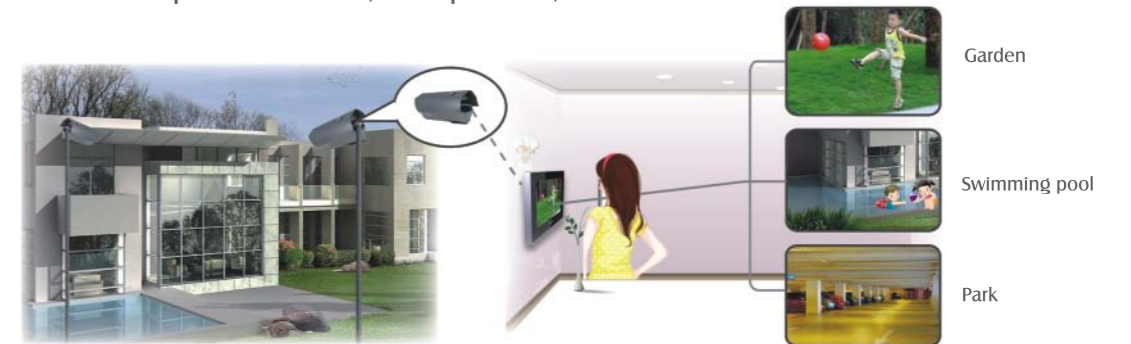

(1) In community, surveillance around environment, such as swimming pool, garden, park, gate etc.

(2) Use your PC or Mobile phone to remote surveillance your home IP camera.

6/ Connect with Smart Home module, use PC or Mobile phone to remote control (Lights, Curtains, TV ect in your home).