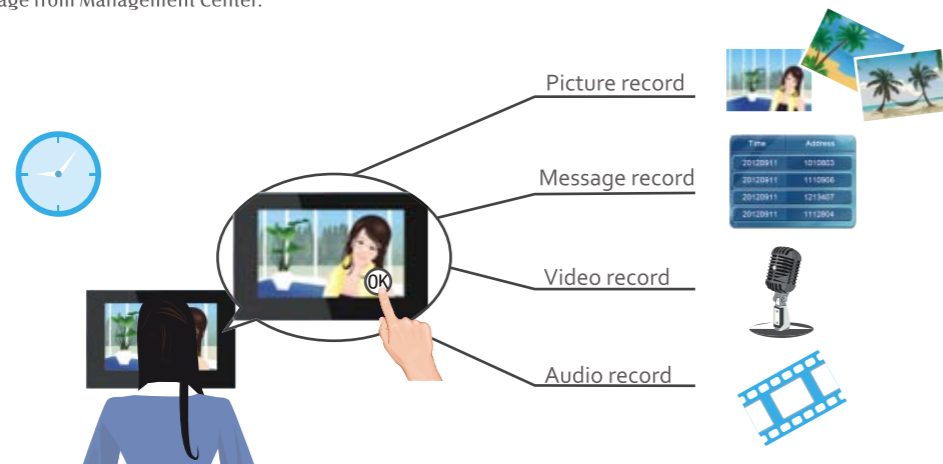

(1) In community, surveillance around environment, such as swimming pool, garden, park, gate etc.

(2) Use your PC or Mobile phone to remote surveillance your home IP camera.

6/ Connect with Smart Home module, use PC or Mobile phone to remote control (Lights, Curtains, TV ect in your home).

7/ Multimedia playing: Mp3, MP4, and photo frame with SD card.

8/ Record and Message
Picture record, Video record, Audio record
Message from Management Center.

TCP/IP with SIP 700 System Technical Specification