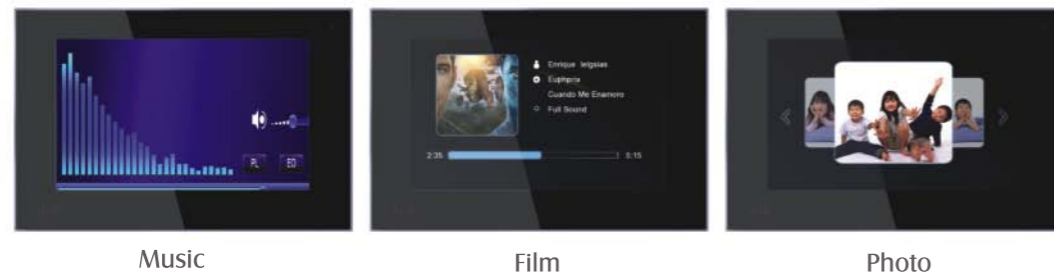

(1) In community, surveillance around environment, such as swimming pool, garden, park, gate etc.

(2) Use your PC or Mobile phone to remote surveillance your home IP camera.

6/ Connect with Smart Home module, use PC or Mobile phone to remote control (Lights, Curtains, TV ect in your home).

7/ Multimedia playing: Mp3, MP4, and photo frame with SD card.

8/ Record and Message
Picture record, Video record, Audio record
Message from Management Center.

TCP/IP with SIP 700 System Technical Specification