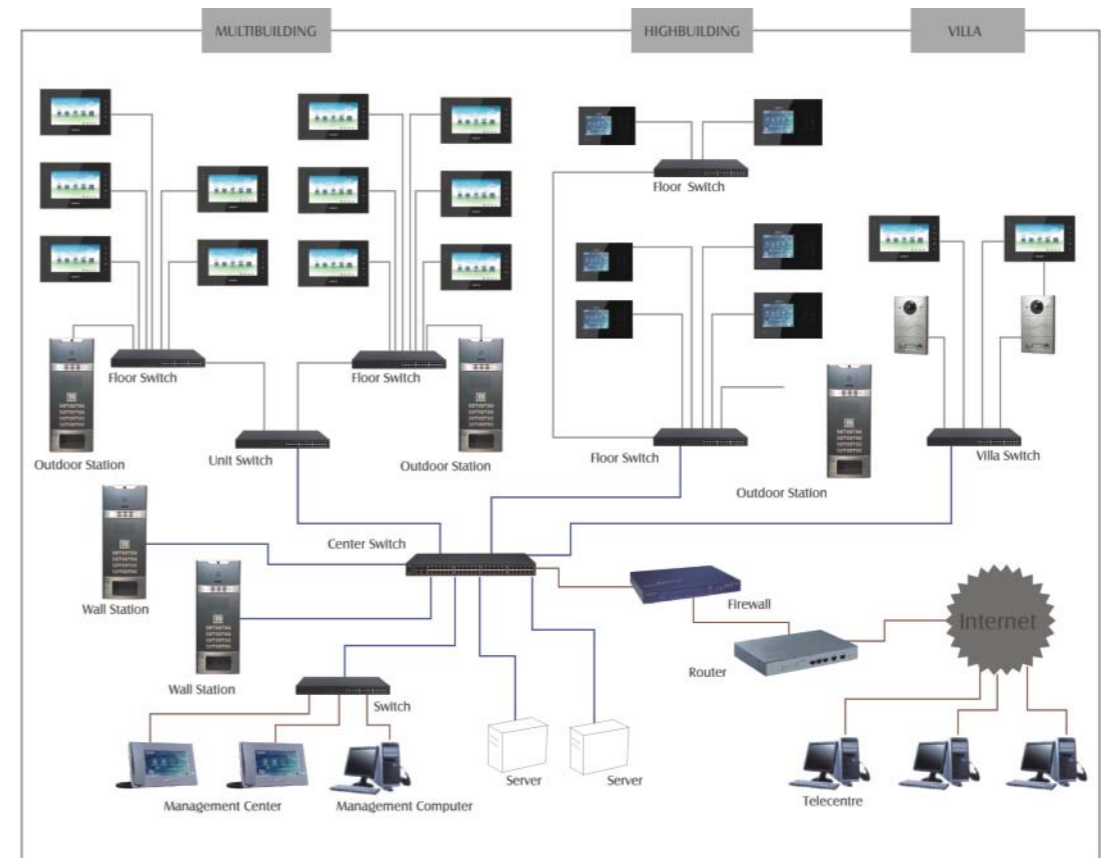

System Diagram