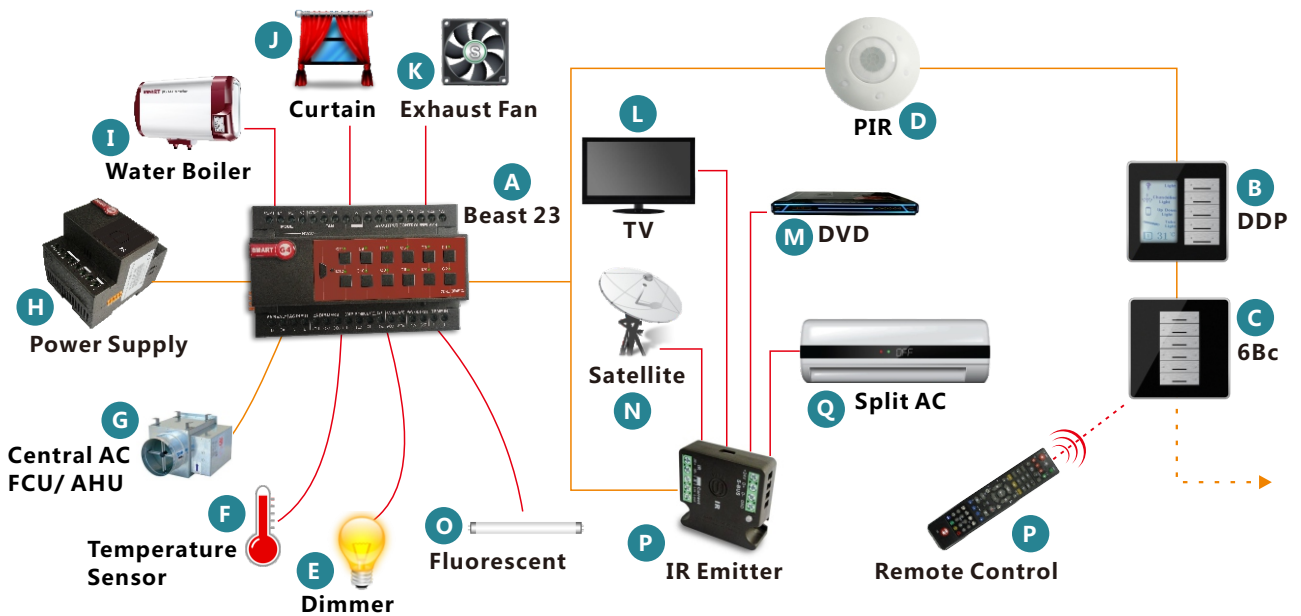

USD **597**

SMART INDUSTRY CORP. USA

www.smarthomebus.com

Special Room/Zone Package for GCC USD **597**

Product	Qty
Beast 23	1
DDPc	1
6Bc	1
IRM	1
HHR	1
PIR	1
Power Supply	1
Connectors	1

The \$597 Bedroom Automation package covers the following:

- ✓ Central Air-conditioning Control
- ✓ Motorized Curtain Control
- ✓ Exhaust Fan Control
- ✓ Water Heater/Boiler Control
- ✓ Lighting Control
- ✓ Dimming & Scene Control
- ✓ TV/DVD & Media Control
- ✓ Split Cassette AC Control
- ✓ Wall Thermostat & Switch Panels
- ✓ Hand Held Remote
- ✓ Energy Saving

Telecom Pack+Central Add USD
To Connect Up to 20
Packages & Control Using
Internet/ 3G/ Smart Phone

484

Product	Qty
Logic	1
P.S.	1
RSIP	1
CM	1
Sec	1
4D	1
2R	1
S/F	1

Once central telecom package is added, the following extras will activate automatically

448

Product	Qty
Z-Audio	1
Z-Audio P.S.	1
Speaker	3

Once you add this package, the following extras will activate automatically

- ✓ Music Play & Stream
- ✓ Athan Announcement
- ✓ Other Announcements
- ✓ Connecting to Airport Express For Air Play