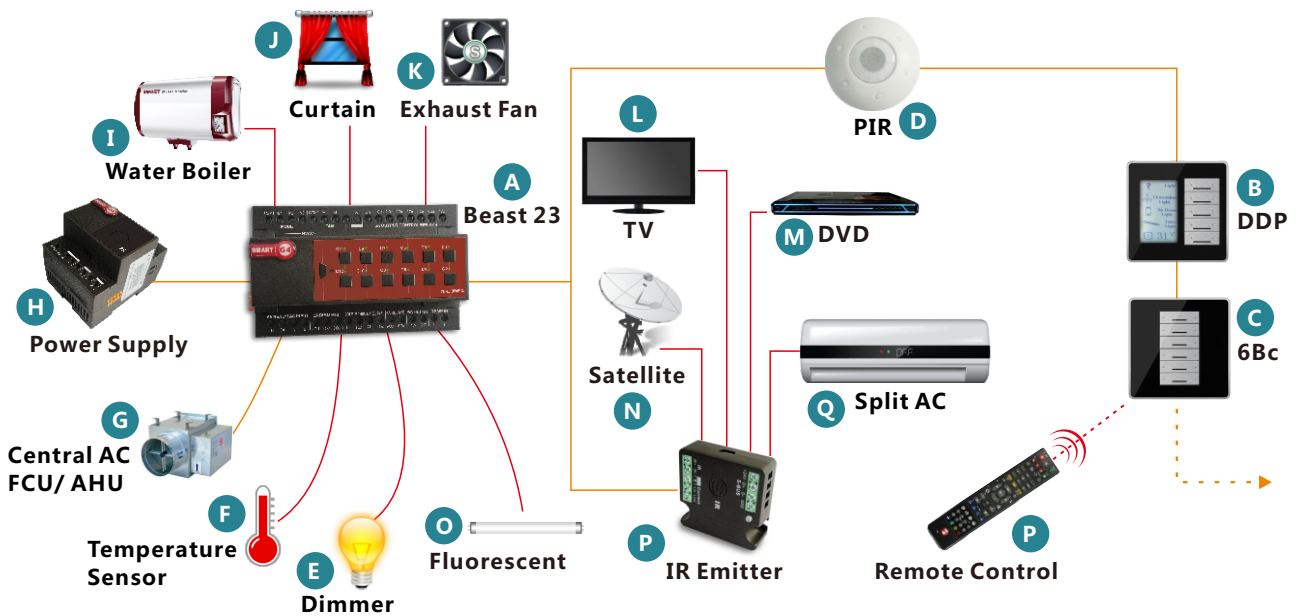

USD **597**

SMART INDUSTRY CORP. USA

www.smarthomebus.com

Special Room/Zone Package for GCC USD **597**

| Product      | Qty |
|--------------|-----|
| Beast 23     | 1   |
| DDPc         | 1   |
| 6Bc          | 1   |
| IRM          | 1   |
| HHR          | 1   |
| PIR          | 1   |
| Power Supply | 1   |
| Connectors   | 1   |

The \$597 Bedroom Automation package covers the following:

- ✓ Central Air-conditioning Control
- ✓ Motorized Curtain Control
- ✓ Exhaust Fan Control
- ✓ Water Heater/Boiler Control
- ✓ Lighting Control
- ✓ Dimming & Scene Control
- ✓ TV/DVD & Media Control
- ✓ Split Cassette AC Control
- ✓ Wall Thermostat & Switch Panels
- ✓ Hand Held Remote
- ✓ Energy Saving

**Telecom Pack+Central** **Add USD**  
 To Connect Up to 20 Packages & Control Using Internet/ 3G/ Smart Phone **484**

| Product         | Qty |
|-----------------|-----|
| Logic           | 1   |
| P.S.            | 1   |
| RSIP            | 1   |
| CM8             | 1   |
| Security Module | 1   |
| 4D              | 1   |
| 2R              | 1   |
| S/F             | 1   |

**Once central telecom package is added, the following extras will activate automatically**

- ✓ Timers & Schedules
- ✓ Control using smart phone /pad
- ✓ Logic behavior
- ✓ Burglar security alarm
- ✓ Athan schedule control 99 years