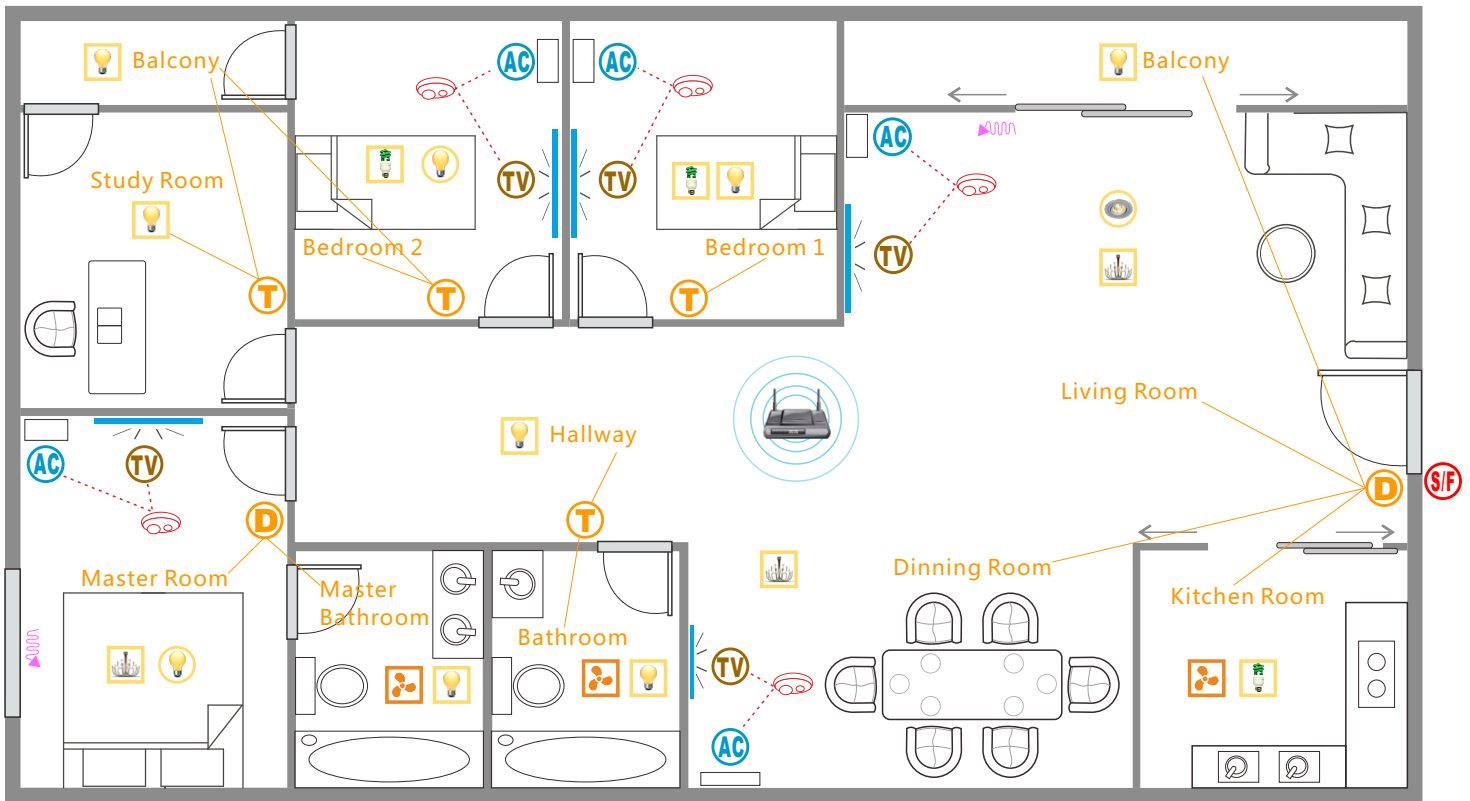

GOLDEN HOME PACKAGE

50+ Units Mass Development

SMARTHOME GROUP
Smart home for everyone

Icons	Description
	DDPc
	Touch Switches
	IPIR
	Dimmer Lights
	ON/OFF Lights
	IR Control TV & Media

Icons	Description
	IR Control Air Condition
	Exhaust Fan
	Siren Flasher (Security)
	Curtain Relay Control
	Lock