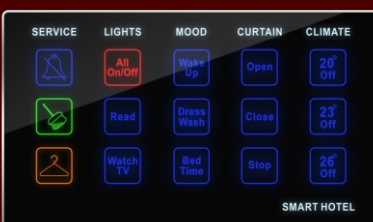

Smart-Bus Hotel Bedside or Table Side Panel - SB-BEDSD-UN

Built-in service request buttons. USB Upgrade and Download log. Easy connector enabled. Hotel logic watchdog (Power Infant)