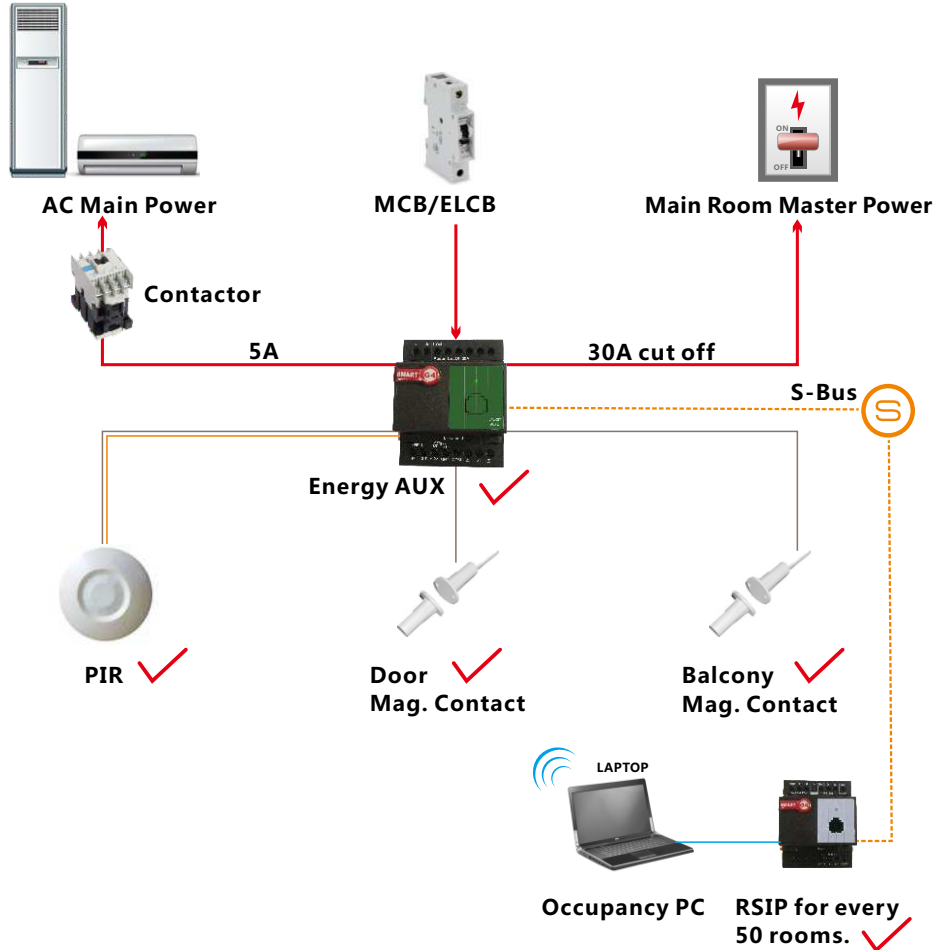

50-75 Rooms **USD 138/Room**

76-125 Rooms **USD 121/Room**

126+ Rooms **USD 112/Room**

Price Valid For  $\geq$  50 Hotel Rooms Minimum

- Energy Saving
- Security Simplified
- Vacancy Status
- AC Shut off Logic
- Occupancy Check Logic
- Works both Online/Offline

# HOTEL PACKAGES **AS STARTER**

GO GREEN  
STOP WASTAGE

- **(Occupancy Flag)** Check & reports occupancy Status online (Vacant/Occupied)
- **(Energy Smart)** Built in Logic that Works Simply:
  - If no occupancy (Vacant)=energy save
  - If balcony door is open=off AC
  - If occupied=power on
- **(Security)** Alert at Reception Station If Guest Room Door is Forgotten Open
- **(Moonlighting)** Send Warning in Case any one used Room while not Sold
- **(Device Monitoring)** Equipment Status Watch Dog Provided Free with This Package

Built in Dual Power Supply (12VDC out + 24VDC out)  
 Built in 2 Relays (32A and 5A)  
 Built in Logic (Energy Smart)  
 Door Reed Switch (Magnetic Contact) Input Ready  
 Balcony Reed Switch (Magnetic Contact) Input Ready  
 Room Occupancy Multi PIR Input Ready (NO/NC)  
 Occupancy Flag Built In Logic  
 Door Alert Watch Dog  
 Smart-BUS Ready  
 80-220VAC Input and Control  
 Cascadable and Networkable

## Included In This Package:

- 1 Aux Power (Dual Power Supply 24VDC/12VDC, Smart Energy Logic, 3-Zone Dry Inputs, 2 Relays for Energy)
- 2 Magnetic Door / Window Contacts (Reed Switch)
- 1 Ceiling PIR Motion Detector
- 1 Connectors (4D)
- 1 Free Equipment Watch Dog SW,
- Free RSIP Bridge (1 For Every 50 Rooms)