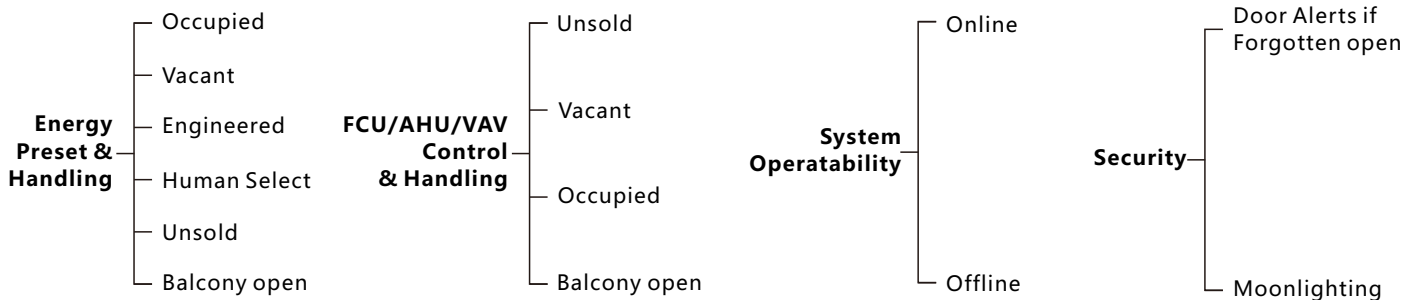

50-75 Rooms **USD 138/Room**

76-125 Rooms **USD 121/Room**

126+ Rooms **USD 112/Room**

Price Valid For  $\geq$  50 Hotel Rooms Minimum

- Energy Saving
- Security Simplified
- Vacancy Status
- AC Shut off Logic
- Occupancy Check Logic
- Works both Online/Offline

# HOTEL PACKAGES **AS STARTER**

GO GREEN  
STOP WASTAGE

- **(Occupancy Flag)** Check & reports occupancy Status online (Vacant/Occupied)
- **(Energy Smart)** Built in Logic that Works Simply:
  - If no occupancy (Vacant)=energy save
  - If balcony door is open=off AC
  - If occupied=power on
- **(Security)** Alert at Reception Station If Guest Room Door is Forgotten Open
- **(Moonlighting)** Send Warning in Case any one used Room while not Sold
- **(Device Monitoring)** Equipment Status Watch Dog Provided Free with This Package