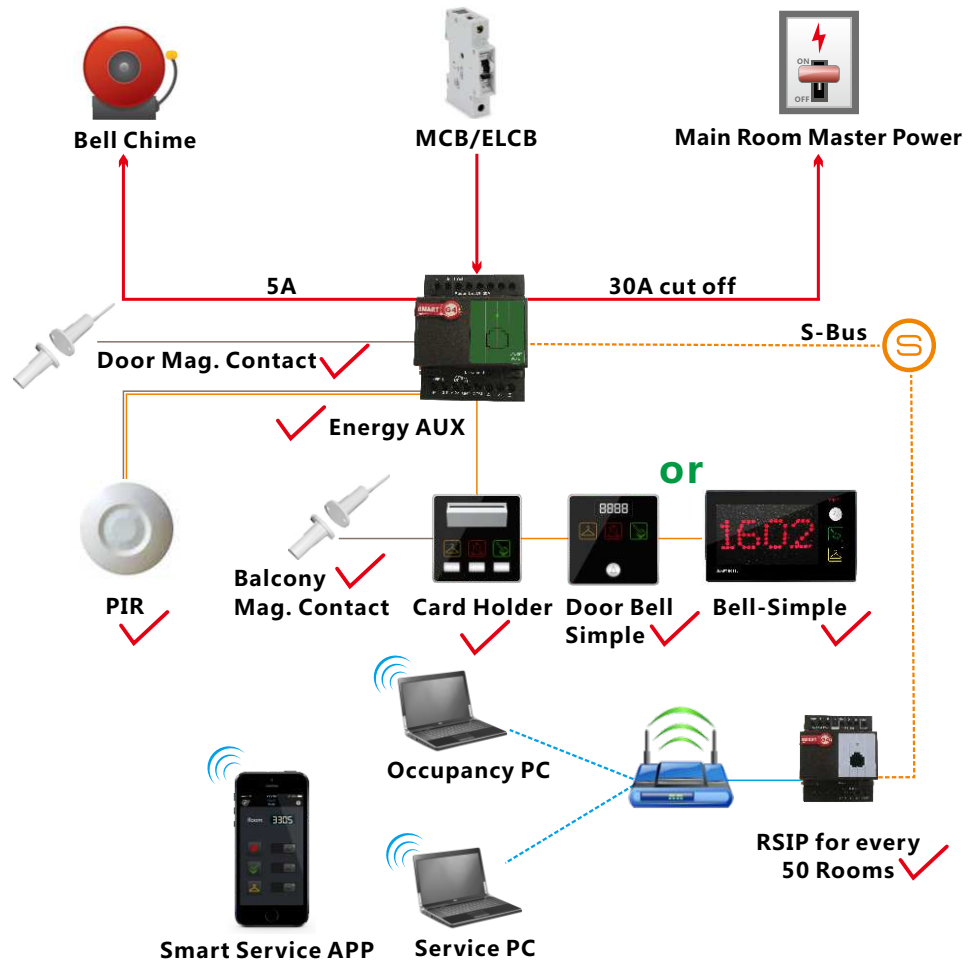

- Energy Saving
- Security Simplified
- Service Request Management
- Vacancy Status
- AC Shut off Logic
- Occupancy Check Logic
- Works both Online/Offline
- Bell Push Button
- LED Room Number

HOTEL PACKAGES **B**

Service & Energy Master

ADD VALUE
STOP WASTAGE

- **(Occupancy Flag)** Check & reports occupancy Status online (Vacant/Occupied)
- **(Energy Smart)** Built in Logic that Works Simply:
 - If no occupancy (Vacant)=energy save
 - If balcony door is open=off AC
 - If occupied=power on
- **(Security)** Alert at Reception Station If Guest Room Door is Forgotten Open
- **(Moonlighting)** Send Warning in Case any one used Room while not Sold
- **(Device Monitoring)** Equipment Status Watch Dog Provided Free with This Package
- **(Service)** Request, Display and Management

Built in Dual Power Supply (12VDC out + 24VDC out)
 Built in 2 Relays (32A and 5A)
 Built in Logic (Energy Smart)
 Door Reed Switch (Magnetic Contact) Input Ready
 Balcony Reed Switch (Magnetic Contact) Input Ready
 Room Occupancy Multi PIR Input Ready (NO/NC)
 Occupancy Flag Built In Logic
 Door Alert Watch Dog
 Smart-BUS Ready
 80-220VAC Input and Control
 Cascadable and Networkable

Elegant Modern User Panels
 Back-Let Room Number
 Door Bell Push Button
 Service request and Display
 Energy Saving (Key Card Holder)

Included In This Package:

- 1 Card Holder(Service + Request + Energy)
- 1 Simple Door Bell(Small/Big Room #) With Service LED Display
- 2 Magnetic Door / Window Contacts (Reed Switch)
- 1 Ceiling PIR Motion Detector
- 1 Aux Power (Dual Power Supply 24VDC/12VDC, Smart Energy Logic, 3-Zone Dry Inputs, 2 Relays for Energy)
- 3 Connectors (4D)
- 1 Free Smart Hotel APP download,
- 1 Free Equipment Watch Dog SW,
- Free RSIP Bridge (1 For Every 50 Rooms)