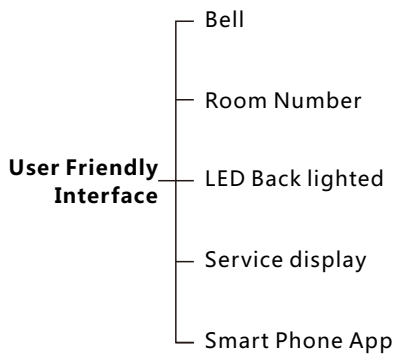

- Energy Saving
- Security Simplified
- Service Request Management
- Vacancy Status
- AC Shut off Logic
- Occupancy Check Logic
- Works both Online/Offline
- Bell Push Button
- LED Room Number

HOTEL PACKAGES **B**

Service & Energy Master

ADD VALUE
STOP WASTAGE

- **(Occupancy Flag)** Check & reports occupancy Status online (Vacant/Occupied)
- **(Energy Smart)** Built in Logic that Works Simply:
 - If no occupancy (Vacant)=energy save
 - If balcony door is open=off AC
 - If occupied=power on
- **(Security)** Alert at Reception Station If Guest Room Door is Forgotten Open
- **(Moonlighting)** Send Warning in Case any one used Room while not Sold
- **(Device Monitoring)** Equipment Status Watch Dog Provided Free with This Package
- **(Service)** Request, Display and Management

Elegant Modern User Panels
 Back-Let Room Number
 Door Bell Push Button
 Service request and Display
 Energy Saving (Key Card Holder)

Included In This Package:

- 1 Card Holder(Service + Request + Energy)
- 1 Simple Door Bell(Small/Big Room #) With Service LED Display
- 2 Magnetic Door / Window Contacts (Reed Switch)
- 1 Ceiling PIR Motion Detector
- 1 Aux Power (Dual Power Supply 24VDC/12VDC, Smart Energy Logic, 3-Zone Dry Inputs, 2 Relays for Energy)
- 3 Connectors (4D)
- 1 Free Smart Hotel APP download,
- 1 Free Equipment Watch Dog SW,
- Free RSIP Bridge (1 For Every 50 Rooms)