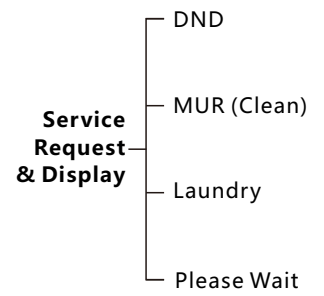

- Energy Saving
- Security Simplified
- Service Request Management
- Vacancy Status
- AC Shut off Logic
- Occupancy Check Logic
- Works both Online/Offline
- Bell Push Button
- LED Room Number

HOTEL PACKAGES **B**

Service & Energy Master

ADD VALUE
STOP WASTAGE

- **(Occupancy Flag)** Check & reports occupancy Status online (Vacant/Occupied)
- **(Energy Smart)** Built in Logic that Works Simply:
 - If no occupancy (Vacant)=energy save
 - If balcony door is open=off AC
 - If occupied=power on
- **(Security)** Alert at Reception Station If Guest Room Door is Forgotten Open
- **(Moonlighting)** Send Warning in Case any one used Room while not Sold
- **(Device Monitoring)** Equipment Status Watch Dog Provided Free with This Package
- **(Service)** Request, Display and Management