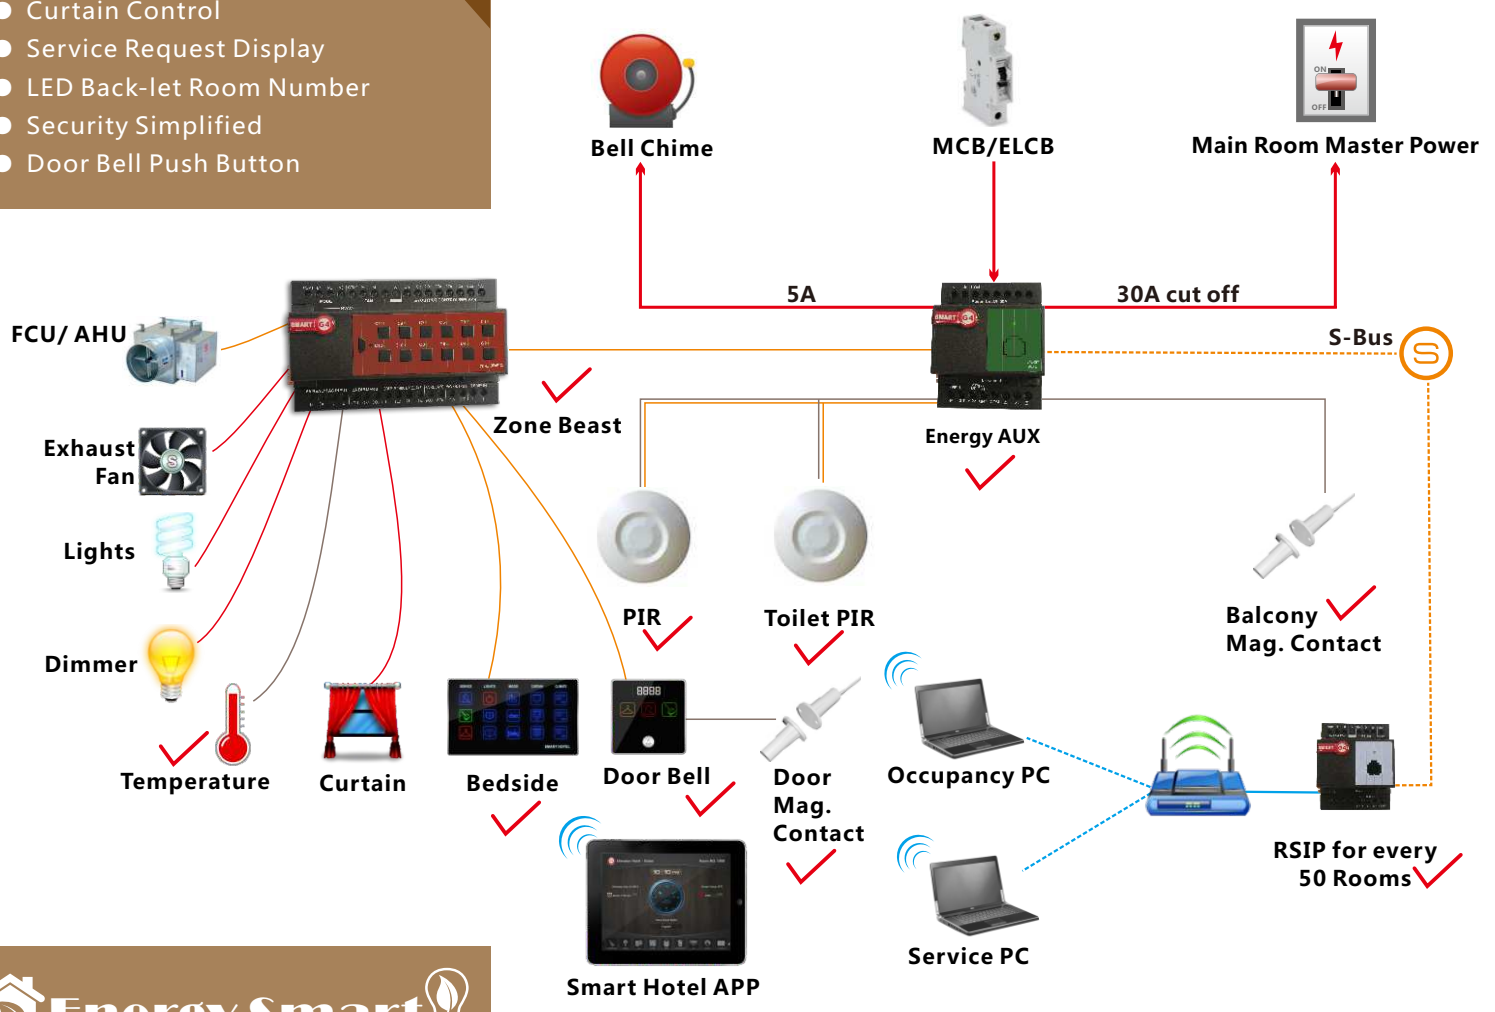

50-75 Rooms **USD 531/Room**

76-125 Rooms **USD 464/Room**

126+ Rooms **USD 431/Room**

Free APP

Price Valid For ≥ 50 Hotel Rooms Minimum

- Energy Saving
- FCU/AHU/VAV Control
- Lighting, Dimming & Moods
- Curtain Control
- Service Request Display
- LED Back-let Room Number
- Security Simplified
- Door Bell Push Button

HOTEL PACKAGES **D**

Comfort Simple Relax

- **(Occupancy Flag)** Check & reports occupancy Status online (Vacant/Occupied)
- **(Energy Smart)** Built in Logic that Works Simply:
 - If no occupancy (Vacant)=energy save
 - If balcony door is open=off AC
 - If occupied=power on
- **(Security)** Alert at Reception Station If Guest Room Door is Forgotten Open
- **(Moonlighting)** Send Warning in Case any one used Room while not Sold
- **(Device Monitoring)** Equipment Status Watch Dog Provided Free with This Package
- **(Service)** Request, Display and Management

- Service Request & Display**
- DND
 - MUR (Clean)
 - Laundry
 - Please Wait

- Motorized Curtain Control**
- Open
 - Stop
 - Close

- System Operability**
- Online
 - Offline

- User Friendly Interface**
- Bell
 - Room Number
 - LED Back lighted
 - Service display
 - Smart Phone App

Smart Hotel Bedside

Included In This Package:

- 1 Zone Beast (FCU/AHU/VAV/Temperature Control, Curtain Motor Control, Dimming and Lighting, Boiler/Exhaust)
- 1 Aux Power (Dual Power Supply 24VDC/12VDC, Smart Energy Logic, 3-Zone Dry Inputs, 2 Relays for Energy)
- 1 Bedside Touch Button Controller Wall Mountable (Moods, Service, Lights, Curtain, Air conditioning controls)
- 1 Door Bell (With Room #) With Service LED Display
- 2 Magnetic Door / Window Contacts (Reed Switch)
- 2 Ceiling PIR Motion Detector
- 4 Connectors (4D)
- 1 Temp1 Temperature Sensor
- 1 Free Smart Hotel APP download,
- 1 Free Equipment Watch Dog SW,
- Free RSIP Bridge (1 For Every 50 Rooms)