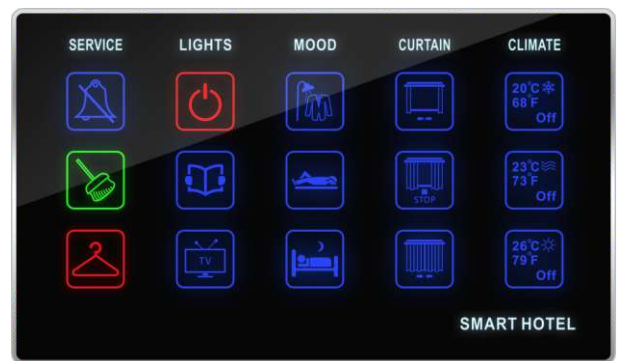

HOTEL PACKAGES **D**

Comfort Simple Relax

- **(Occupancy Flag)** Check & reports occupancy Status online (Vacant/Occupied)
- **(Energy Smart)** Built in Logic that Works Simply:
 - If no occupancy (Vacant)=energy save
 - If balcony door is open=off AC
 - If occupied=power on
- **(Security)** Alert at Reception Station If Guest Room Door is Forgotten Open
- **(Moonlighting)** Send Warning in Case any one used Room while not Sold
- **(Device Monitoring)** Equipment Status Watch Dog Provided Free with This Package
- **(Service)** Request, Display and Management

- Security**
- Log Activity
 - Class of Service
 - Door Alerts if Forgotten open
 - Moonlighting

- Comfort & maintenance**
- Smart Temp Compensation while sleeping
 - Fresh Air circulation in Bath and room if stagnant
 - Device Status Watch Dog.

- Service Request & Display**
- DND
 - MUR (Clean)
 - Laundry
 - Please Wait

- Motorized Curtain Control**
- Open
 - Stop
 - Close

- System Operability**
- Online
 - Offline

- User Friendly Interface**
- Bell
 - Room Number
 - LED Back lighted
 - Service display
 - Smart Phone App

Smart Hotel Bedside

Included In This Package:

- 1 Zone Beast (FCU/AHU/VAV/Temperature Control, Curtain Motor Control, Dimming and Lighting, Boiler/Exhaust)
- 1 Aux Power (Dual Power Supply 24VDC/12VDC, Smart Energy Logic, 3-Zone Dry Inputs, 2 Relays for Energy)
- 1 Bedside Touch Button Controller Wall Mountable (Moods, Service, Lights, Curtain, Air conditioning controls)
- 1 Door Bell (With Room #) With Service LED Display
- 2 Magnetic Door / Window Contacts (Reed Switch)
- 2 Ceiling PIR Motion Detector
- 4 Connectors (4D)
- 1 Temp1 Temperature Sensor
- 1 Free Smart Hotel APP download,
- 1 Free Equipment Watch Dog SW,
- Free RSIP Bridge (1 For Every 50 Rooms)