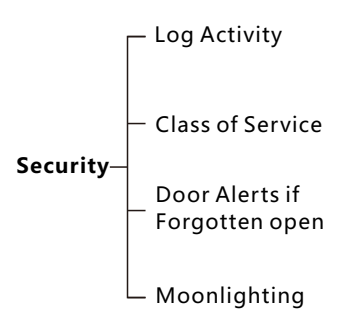

50 - 75 USD 570/Room (Small)
Rooms USD 588/Room (Large Bell)

76-125 USD 499/Room (Small)
Rooms USD 515/Room (Large Bell)

1 2 6 + USD 463/Room (Small)
Rooms USD 479/Room (Large Bell)

Free APP

Price Valid For ≥ 50 Hotel Rooms Minimum

- Energy Saving
- FCU/AHU/VAV Control
- Lighting, Dimming & Moods
- Curtain Control
- Service Request Display
- LED Back-let Room Number
- Security Simplified
- Door Bell Push Button

HOTEL PACKAGES F

Service & Energy Master

- **(Occupancy Flag)** Check & reports occupancy Status online (Vacant/Occupied)
- **(Energy Smart)** Built in Logic that Works Simply:
 - If no occupancy (Vacant)=energy save
 - If balcony door is open=off AC
 - If occupied=power on
- **(Security)** Alert at Reception Station If Guest Room Door is Forgotten Open
- **(Moonlighting)** Send Warning in Case any one used Room while not Sold
- **(Device Monitoring)** Equipment Status Watch Dog Provided Free with This Package
- **(Service)** Request, Display and Management