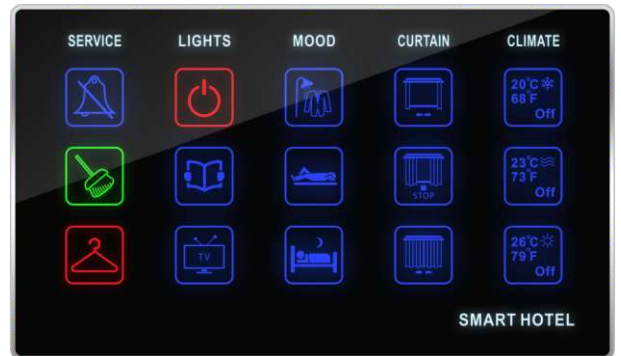

50 - 75 USD 570/Room (Small)
Rooms USD 588/Room (Large Bell)

76-125 USD 499/Room (Small)
Rooms USD 515/Room (Large Bell)

1 2 6 + USD 463/Room (Small)
Rooms USD 479/Room (Large Bell)

Free APP

Price Valid For ≥ 50 Hotel Rooms Minimum

- Energy Saving
- FCU/AHU/VAV Control
- Lighting, Dimming & Moods
- Curtain Control
- Service Request Display
- LED Back-let Room Number
- Security Simplified
- Door Bell Push Button

HOTEL PACKAGES F

Service & Energy Master

- **(Occupancy Flag)** Check & reports occupancy Status online (Vacant/Occupied)
- **(Energy Smart)** Built in Logic that Works Simply:
 - If no occupancy (Vacant)=energy save
 - If balcony door is open=off AC
 - If occupied=power on
- **(Security)** Alert at Reception Station If Guest Room Door is Forgotten Open
- **(Moonlighting)** Send Warning in Case any one used Room while not Sold
- **(Device Monitoring)** Equipment Status Watch Dog Provided Free with This Package
- **(Service)** Request, Display and Management

Smart Hotel Bedside

Included In This Package:

- 1 Zone Beast (FCU/AHU/VAV/Temperature Control, Curtain Motor Control, Dimming and Lighting, Boiler/Exhaust)
- 1 Aux Power (Dual Power Supply 24VDC/12VDC, Smart Energy Logic, 3-Zone Dry Inputs, 2 Relays for Energy)
- 1 Bedside Touch Button Controller Wall Mountable (Moods, Service, Lights, Curtain, Air conditioning controls)
- 1 Simple Door Bell(Small/Big Room #) With Service LED Display
- 1 Card Holder(Service + Request + Energy)
- 2 Magnetic Door / Window Contacts (Reed Switch)
- 2 Ceiling PIR Motion Detector
- 4 Connectors (4D)
- 1 Temp1 Temperature Sensor
- 1 Free Smart Hotel APP download,
- 1 Free Equipment Watch Dog SW,
- Free RSIP Bridge (1 For Every 50 Rooms)