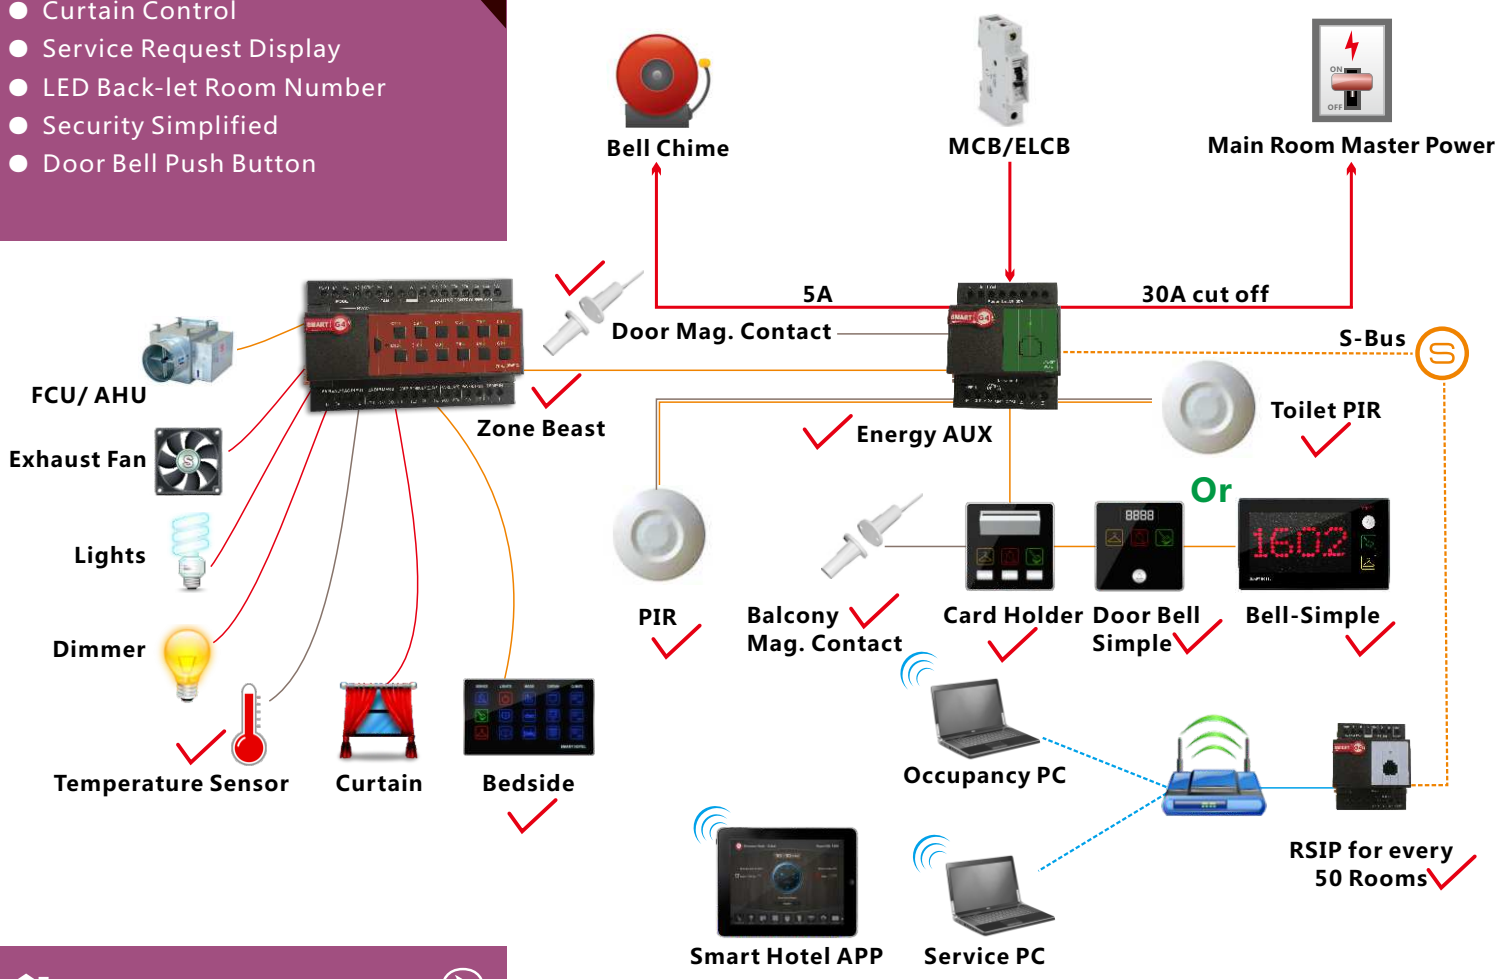

50 - 75 USD 570/Room (Small)
Rooms USD 588/Room (Large Bell)

76-125 USD 499/Room (Small)
Rooms USD 515/Room (Large Bell)

1 2 6 + USD 463/Room (Small)
Rooms USD 479/Room (Large Bell)

Free APP

Price Valid For ≥ 50 Hotel Rooms Minimum

- Energy Saving
- FCU/AHU/VAV Control
- Lighting, Dimming & Moods
- Curtain Control
- Service Request Display
- LED Back-let Room Number
- Security Simplified
- Door Bell Push Button

HOTEL PACKAGES F

Service & Energy Master

- **(Occupancy Flag)** Check & reports occupancy Status online (Vacant/Occupied)
- **(Energy Smart)** Built in Logic that Works Simply:
 - If no occupancy (Vacant)=energy save
 - If balcony door is open=off AC
 - If occupied=power on
- **(Security)** Alert at Reception Station If Guest Room Door is Forgotten Open
- **(Moonlighting)** Send Warning in Case any one used Room while not Sold
- **(Device Monitoring)** Equipment Status Watch Dog Provided Free with This Package
- **(Service)** Request, Display and Management

Smart Hotel Bedside

Included In This Package:

- 1 Zone Beast (FCU/AHU/VAV/Temperature Control, Curtain Motor Control, Dimming and Lighting, Boiler/Exhaust)
- 1 Aux Power (Dual Power Supply 24VDC/12VDC, Smart Energy Logic, 3-Zone Dry Inputs, 2 Relays for Energy)
- 1 Bedside Touch Button Controller Wall Mountable (Moods, Service, Lights, Curtain, Air conditioning controls)
- 1 Simple Door Bell(Small/Big Room #) With Service LED Display
- 1 Card Holder(Service + Request + Energy)
- 2 Magnetic Door / Window Contacts (Reed Switch)
- 2 Ceiling PIR Motion Detector
- 4 Connectors (4D)
- 1 Temp1 Temperature Sensor
- 1 Free Smart Hotel APP download,
- 1 Free Equipment Watch Dog SW,
- Free RSIP Bridge (1 For Every 50 Rooms)