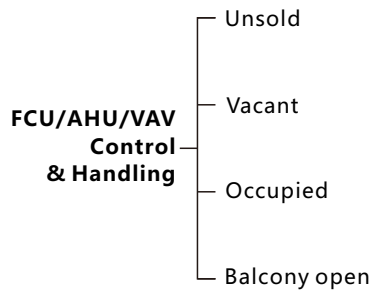

50 - 75 USD 570/Room (Small)
Rooms USD 588/Room (Large Bell)

76-125 USD 499/Room (Small)
Rooms USD 515/Room (Large Bell)

1 2 6 + USD 463/Room (Small)
Rooms USD 479/Room (Large Bell)

Free APP

Price Valid For ≥ 50 Hotel Rooms Minimum

- Energy Saving
- FCU/AHU/VAV Control
- Lighting, Dimming & Moods
- Curtain Control
- Service Request Display
- LED Back-let Room Number
- Security Simplified
- Door Bell Push Button

HOTEL PACKAGES F

Service & Energy Master

- **(Occupancy Flag)** Check & reports occupancy Status online (Vacant/Occupied)
- **(Energy Smart)** Built in Logic that Works Simply:
 - If no occupancy (Vacant)=energy save
 - If balcony door is open=off AC
 - If occupied=power on
- **(Security)** Alert at Reception Station If Guest Room Door is Forgotten Open
- **(Moonlighting)** Send Warning in Case any one used Room while not Sold
- **(Device Monitoring)** Equipment Status Watch Dog Provided Free with This Package
- **(Service)** Request, Display and Management