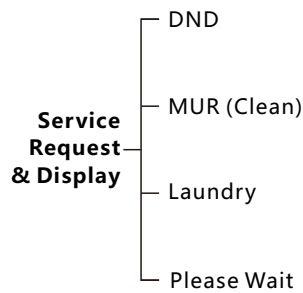

- **(Occupancy Flag)** Check & reports occupancy Status online (Vacant/Occupied)
- **(Energy Smart)** Built in Logic that Works Simply:
  - If no occupancy (Vacant)=energy save
  - If balcony door is open=off AC
  - If occupied=power on
- **(Security)** Alert at Reception Station If Guest Room Door is Forgotten Open
- **(Moonlighting)** Send Warning in Case any one used Room while not Sold
- **(Device Monitoring)** Equipment Status Watch Dog Provided Free with This Package
- **(Service)** Request, Display and Management

Smart Hotel Bedside

Included In This Package:

- 1 Zone Beast (FCU/AHU/VAV/Temperature Control, Curtain Motor Control, Dimming and Lighting, Boiler/Exhaust)
- 1 Aux Power (Dual Power Supply 24VDC/12VDC, Smart Energy Logic, 3-Zone Dry Inputs, 2 Relays for Energy)
- 1 Bedside Touch Button Controller Wall Mountable (Moods, Service, Lights, Curtain, Air conditioning controls)
- 1 Simple Door Bell(Small/Big Room #) With Service LED Display
- 1 Card Holder(Service + Request + Energy)
- 2 Magnetic Door / Window Contacts (Reed Switch)
- 2 Ceiling PIR Motion Detector
- 4 Connectors (4D)
- 1 Temp1 Temperature Sensor
- 1 Free Smart Hotel APP download,
- 1 Free Equipment Watch Dog SW,
- Free RSIP Bridge (1 For Every 50 Rooms)