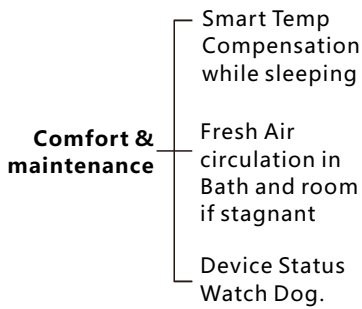

50 - 75 USD 570/Room (Small)
Rooms USD 588/Room (Large Bell)

76-125 USD 499/Room (Small)
Rooms USD 515/Room (Large Bell)

1 2 6 + USD 463/Room (Small)
Rooms USD 479/Room (Large Bell)

Free APP

Price Valid For ≥ 50 Hotel Rooms Minimum

- Energy Saving
- FCU/AHU/VAV Control
- Lighting, Dimming & Moods
- Curtain Control
- Service Request Display
- LED Back-let Room Number
- Security Simplified
- Door Bell Push Button

HOTEL PACKAGES F

Service & Energy Master

- **(Occupancy Flag)** Check & reports occupancy Status online (Vacant/Occupied)
- **(Energy Smart)** Built in Logic that Works Simply:
 - If no occupancy (Vacant)=energy save
 - If balcony door is open=off AC
 - If occupied=power on
- **(Security)** Alert at Reception Station If Guest Room Door is Forgotten Open
- **(Moonlighting)** Send Warning in Case any one used Room while not Sold
- **(Device Monitoring)** Equipment Status Watch Dog Provided Free with This Package
- **(Service)** Request, Display and Management

Smart Hotel Bedside

Included In This Package:

- 1 Zone Beast (FCU/AHU/VAV/Temperature Control, Curtain Motor Control, Dimming and Lighting, Boiler/Exhaust)
- 1 Aux Power (Dual Power Supply 24VDC/12VDC, Smart Energy Logic, 3-Zone Dry Inputs, 2 Relays for Energy)
- 1 Bedside Touch Button Controller Wall Mountable (Moods, Service, Lights, Curtain, Air conditioning controls)
- 1 Simple Door Bell(Small/Big Room #) With Service LED Display
- 1 Card Holder(Service + Request + Energy)
- 2 Magnetic Door / Window Contacts (Reed Switch)
- 2 Ceiling PIR Motion Detector
- 4 Connectors (4D)
- 1 Temp1 Temperature Sensor
- 1 Free Smart Hotel APP download,
- 1 Free Equipment Watch Dog SW,
- Free RSIP Bridge (1 For Every 50 Rooms)