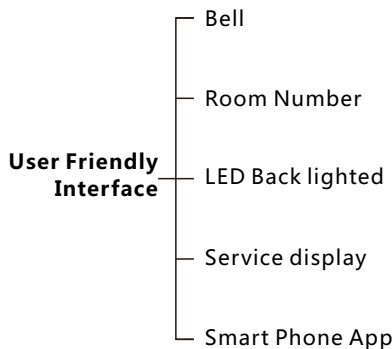

50 - 75 USD 570/Room (Small)
Rooms USD 588/Room (Large Bell)

76-125 USD 499/Room (Small)
Rooms USD 515/Room (Large Bell)

1 2 6 + USD 463/Room (Small)
Rooms USD 479/Room (Large Bell)

Free APP

Price Valid For ≥ 50 Hotel Rooms Minimum

- Energy Saving
- FCU/AHU/VAV Control
- Lighting, Dimming & Moods
- Curtain Control
- Service Request Display
- LED Back-let Room Number
- Security Simplified
- Door Bell Push Button

HOTEL PACKAGES F

Service & Energy Master

- **(Occupancy Flag)** Check & reports occupancy Status online (Vacant/Occupied)
- **(Energy Smart)** Built in Logic that Works Simply:
 - If no occupancy (Vacant)=energy save
 - If balcony door is open=off AC
 - If occupied=power on
- **(Security)** Alert at Reception Station If Guest Room Door is Forgotten Open
- **(Moonlighting)** Send Warning in Case any one used Room while not Sold
- **(Device Monitoring)** Equipment Status Watch Dog Provided Free with This Package
- **(Service)** Request, Display and Management

Smart Hotel Bedside

Included In This Package:

- 1 Zone Beast (FCU/AHU/VAV/Temperature Control, Curtain Motor Control, Dimming and Lighting, Boiler/Exhaust)
- 1 Aux Power (Dual Power Supply 24VDC/12VDC, Smart Energy Logic, 3-Zone Dry Inputs, 2 Relays for Energy)
- 1 Bedside Touch Button Controller Wall Mountable (Moods, Service, Lights, Curtain, Air conditioning controls)
- 1 Simple Door Bell(Small/Big Room #) With Service LED Display
- 1 Card Holder(Service + Request + Energy)
- 2 Magnetic Door / Window Contacts (Reed Switch)
- 2 Ceiling PIR Motion Detector
- 4 Connectors (4D)
- 1 Temp1 Temperature Sensor
- 1 Free Smart Hotel APP download,
- 1 Free Equipment Watch Dog SW,
- Free RSIP Bridge (1 For Every 50 Rooms)