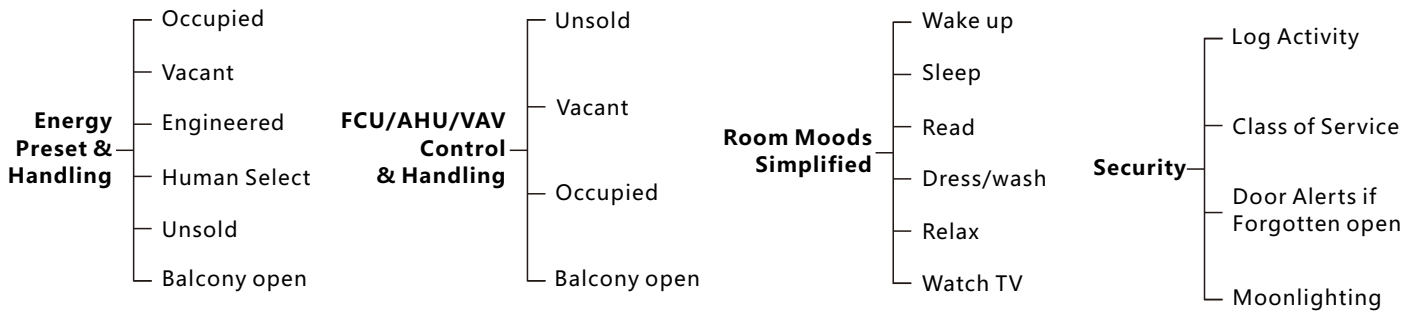

50-75 Rooms **USD 628/Room**

76-125 Rooms **USD 549/Room**

126+ Rooms **USD 511/Room**

Free APP

Price Valid For \geq 50 Hotel Rooms Minimum

- Energy Saving
- FCU/AHU/VAV Control
- Lighting, Dimming & Moods
- Curtain Control
- Service Request Display
- Integrated Door Access
- LED Back-let Room Number
- Security and Activity logging
- Door Bell Push Button with Access

HOTEL PACKAGES **G**

Service & Energy Master

- **(Occupancy Flag)** Check & reports occupancy Status online (Vacant/Occupied)
- **(Energy Smart)** Built in Logic that Works Simply:
 - If no occupancy (Vacant)=energy save
 - If balcony door is open=off AC
 - If occupied=power on
- **(Security)** Alert at Reception Station If Guest Room Door is Forgotten Open
- **(Moonlighting)** Send Warning in Case any one used Room while not Sold
- **(Device Monitoring)** Equipment Status Watch Dog Provided Free with This Package
- **(Service)** Request, Display and Management

Smart Hotel Bedside

Included In This Package:

- 1 Card Holder(Service + Request + Energy)
- 1 Door Access Panel (with Service Display, Bell Push and Room Number, Tamper and Mag Input+ +)
- 1 Zone Beast (FCU/AHU/VAV/Temperature Control, Curtain Motor Control, Dimming and Lighting, Boiler/Exhaust)
- 1 Aux Power (Dual Power Supply 24VDC/12VDC, Smart Energy Logic, 3- Zone Dry Inputs, 2 Relays for Energy)
- 1 Bedside Touch Button Controller Wall Mountable (Moods, Service, Lights, Curtain, Air conditioning controls)
- 2 Magnetic Door / Window Contacts (Reed Switch)
- 2 Ceiling PIR Motion Detector
- 4 Connectors (4D)
- 1 Temp1 Temperature Sensor
- 1 Free Smart Hotel APP download,
- 1 Free Equipment Watch Dog SW,
- 1 Free Card Management SW (1 Per Hotel with 50 Rooms Minimum),
- Free RSIP Bridge (1 For Every 50 Rooms)