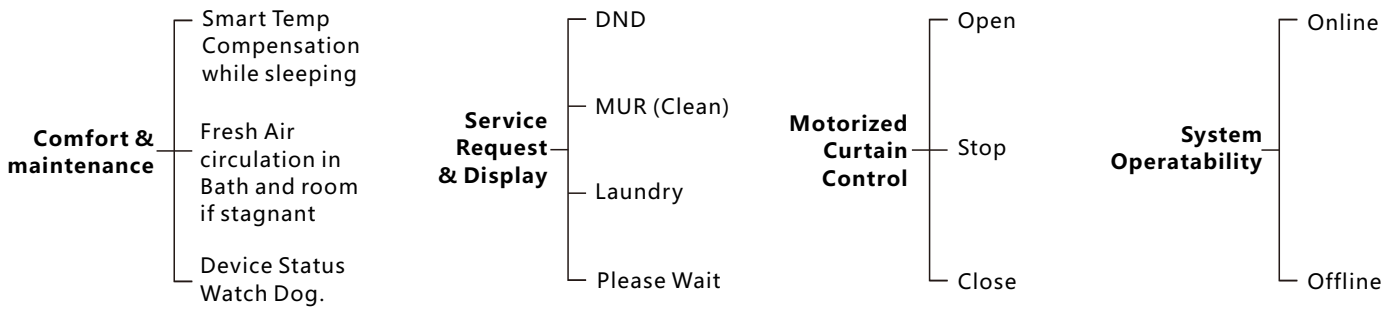

50-75 Rooms **USD 628/Room**

76-125 Rooms **USD 549/Room**

126+ Rooms **USD 511/Room**

Free APP

Price Valid For \geq 50 Hotel Rooms Minimum

- Energy Saving
- FCU/AHU/VAV Control
- Lighting, Dimming & Moods
- Curtain Control
- Service Request Display
- Integrated Door Access
- LED Back-let Room Number
- Security and Activity logging
- Door Bell Push Button with Access

HOTEL PACKAGES **G**

Service & Energy Master

- **(Occupancy Flag)** Check & reports occupancy Status online (Vacant/Occupied)
- **(Energy Smart)** Built in Logic that Works Simply:
 - If no occupancy (Vacant)=energy save
 - If balcony door is open=off AC
 - If occupied=power on
- **(Security)** Alert at Reception Station If Guest Room Door is Forgotten Open
- **(Moonlighting)** Send Warning in Case any one used Room while not Sold
- **(Device Monitoring)** Equipment Status Watch Dog Provided Free with This Package
- **(Service)** Request, Display and Management

Smart Hotel Bedside

Included In This Package:

- 1 Card Holder(Service + Request + Energy)
- 1 Door Access Panel (with Service Display, Bell Push and Room Number, Tamper and Mag Input+ +)
- 1 Zone Beast (FCU/AHU/VAV/Temperature Control, Curtain Motor Control, Dimming and Lighting, Boiler/Exhaust)
- 1 Aux Power (Dual Power Supply 24VDC/12VDC, Smart Energy Logic, 3- Zone Dry Inputs, 2 Relays for Energy)
- 1 Bedside Touch Button Controller Wall Mountable (Moods, Service, Lights, Curtain, Air conditioning controls)
- 2 Magnetic Door / Window Contacts (Reed Switch)
- 2 Ceiling PIR Motion Detector
- 4 Connectors (4D)
- 1 Temp1 Temperature Sensor
- 1 Free Smart Hotel APP download,
- 1 Free Equipment Watch Dog SW,
- 1 Free Card Management SW (1 Per Hotel with 50 Rooms Minimum),
- Free RSIP Bridge (1 For Every 50 Rooms)