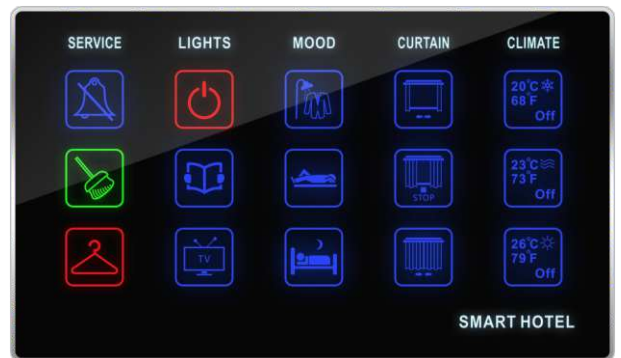

50-75 Rooms **USD 628/Room**

76-125 Rooms **USD 549/Room**

126+ Rooms **USD 511/Room**

Free APP

Price Valid For \geq 50 Hotel Rooms Minimum

- Energy Saving
- FCU/AHU/VAV Control
- Lighting, Dimming & Moods
- Curtain Control
- Service Request Display
- Integrated Door Access
- LED Back-let Room Number
- Security and Activity logging
- Door Bell Push Button with Access

HOTEL PACKAGES **G**

Service & Energy Master

- **(Occupancy Flag)** Check & reports occupancy Status online (Vacant/Occupied)
- **(Energy Smart)** Built in Logic that Works Simply:
 - If no occupancy (Vacant)=energy save
 - If balcony door is open=off AC
 - If occupied=power on
- **(Security)** Alert at Reception Station If Guest Room Door is Forgotten Open
- **(Moonlighting)** Send Warning in Case any one used Room while not Sold
- **(Device Monitoring)** Equipment Status Watch Dog Provided Free with This Package
- **(Service)** Request, Display and Management

Smart Hotel Bedside

Included In This Package:

- 1 Card Holder(Service + Request + Energy)
- 1 Door Access Panel (with Service Display, Bell Push and Room Number, Tamper and Mag Input+ +)
- 1 Zone Beast (FCU/AHU/VAV/Temperature Control, Curtain Motor Control, Dimming and Lighting, Boiler/Exhaust)
- 1 Aux Power (Dual Power Supply 24VDC/12VDC, Smart Energy Logic, 3- Zone Dry Inputs, 2 Relays for Energy)
- 1 Bedside Touch Button Controller Wall Mountable (Moods, Service, Lights, Curtain, Air conditioning controls)
- 2 Magnetic Door / Window Contacts (Reed Switch)
- 2 Ceiling PIR Motion Detector
- 4 Connectors (4D)
- 1 Temp1 Temperature Sensor
- 1 Free Smart Hotel APP download,
- 1 Free Equipment Watch Dog SW,
- 1 Free Card Management SW (1 Per Hotel with 50 Rooms Minimum),
- Free RSIP Bridge (1 For Every 50 Rooms)