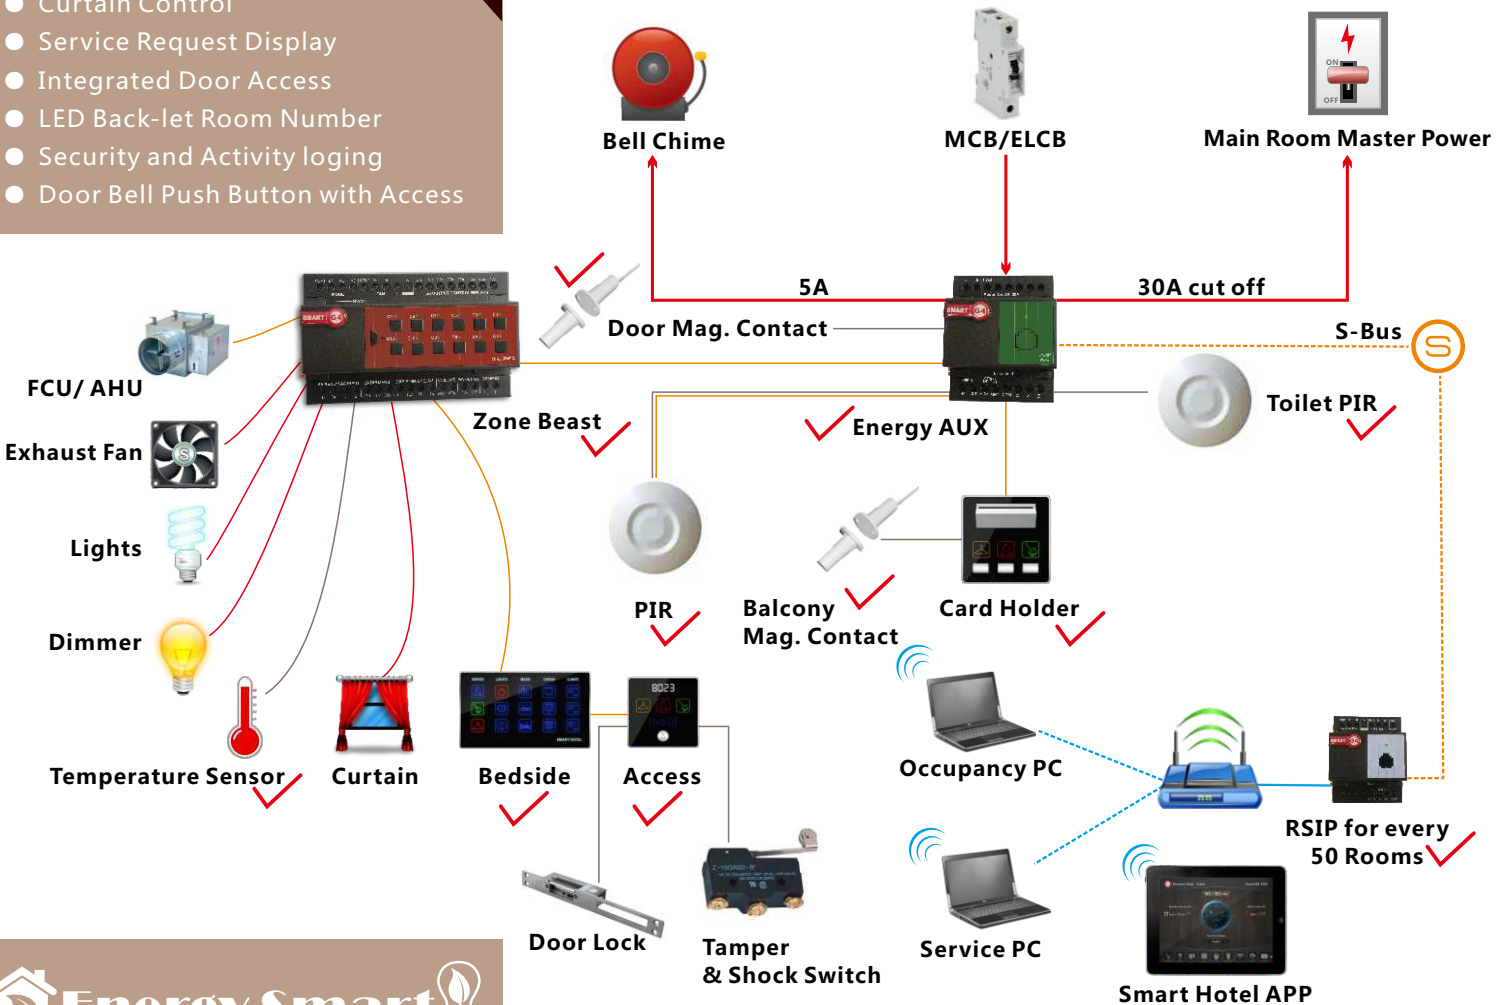

50-75 Rooms **USD 628/Room**

76-125 Rooms **USD 549/Room**

126+ Rooms **USD 511/Room**

Free APP

Price Valid For \geq 50 Hotel Rooms Minimum

- Energy Saving
- FCU/AHU/VAV Control
- Lighting, Dimming & Moods
- Curtain Control
- Service Request Display
- Integrated Door Access
- LED Back-let Room Number
- Security and Activity logging
- Door Bell Push Button with Access

HOTEL PACKAGES **G**

Service & Energy Master

- **(Occupancy Flag)** Check & reports occupancy Status online (Vacant/Occupied)
- **(Energy Smart)** Built in Logic that Works Simply:
 - If no occupancy (Vacant)=energy save
 - If balcony door is open=off AC
 - If occupied=power on
- **(Security)** Alert at Reception Station If Guest Room Door is Forgotten Open
- **(Moonlighting)** Send Warning in Case any one used Room while not Sold
- **(Device Monitoring)** Equipment Status Watch Dog Provided Free with This Package
- **(Service)** Request, Display and Management

Smart Hotel Bedside

Included In This Package:

- 1 Card Holder(Service + Request + Energy)
- 1 Door Access Panel (with Service Display, Bell Push and Room Number, Tamper and Mag Input+ +)
- 1 Zone Beast (FCU/AHU/VAV/Temperature Control, Curtain Motor Control, Dimming and Lighting, Boiler/Exhaust)
- 1 Aux Power (Dual Power Supply 24VDC/12VDC, Smart Energy Logic, 3- Zone Dry Inputs, 2 Relays for Energy)
- 1 Bedside Touch Button Controller Wall Mountable (Moods, Service, Lights, Curtain, Air conditioning controls)
- 2 Magnetic Door / Window Contacts (Reed Switch)
- 2 Ceiling PIR Motion Detector
- 4 Connectors (4D)
- 1 Temp1 Temperature Sensor
- 1 Free Smart Hotel APP download,
- 1 Free Equipment Watch Dog SW,
- 1 Free Card Management SW (1 Per Hotel with 50 Rooms Minimum),
- Free RSIP Bridge (1 For Every 50 Rooms)