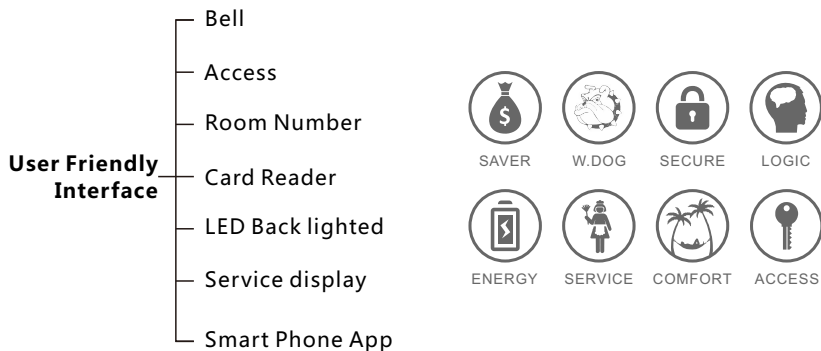

50-75 Rooms **USD 628/Room**

76-125 Rooms **USD 549/Room**

126+ Rooms **USD 511/Room**

Free APP

Price Valid For \geq 50 Hotel Rooms Minimum

- Energy Saving
- FCU/AHU/VAV Control
- Lighting, Dimming & Moods
- Curtain Control
- Service Request Display
- Integrated Door Access
- LED Back-let Room Number
- Security and Activity logging
- Door Bell Push Button with Access

HOTEL PACKAGES **G**

Service & Energy Master

- **(Occupancy Flag)** Check & reports occupancy Status online (Vacant/Occupied)
- **(Energy Smart)** Built in Logic that Works Simply:
 - If no occupancy (Vacant)=energy save
 - If balcony door is open=off AC
 - If occupied=power on
- **(Security)** Alert at Reception Station If Guest Room Door is Forgotten Open
- **(Moonlighting)** Send Warning in Case any one used Room while not Sold
- **(Device Monitoring)** Equipment Status Watch Dog Provided Free with This Package
- **(Service)** Request, Display and Management

Smart Hotel Bedside

Included In This Package:

- 1 Card Holder(Service + Request + Energy)
- 1 Door Access Panel (with Service Display, Bell Push and Room Number, Tamper and Mag Input+ +)
- 1 Zone Beast (FCU/AHU/VAV/Temperature Control, Curtain Motor Control, Dimming and Lighting, Boiler/Exhaust)
- 1 Aux Power (Dual Power Supply 24VDC/12VDC, Smart Energy Logic, 3- Zone Dry Inputs, 2 Relays for Energy)
- 1 Bedside Touch Button Controller Wall Mountable (Moods, Service, Lights, Curtain, Air conditioning controls)
- 2 Magnetic Door / Window Contacts (Reed Switch)
- 2 Ceiling PIR Motion Detector
- 4 Connectors (4D)
- 1 Temp1 Temperature Sensor
- 1 Free Smart Hotel APP download,
- 1 Free Equipment Watch Dog SW,
- 1 Free Card Management SW (1 Per Hotel with 50 Rooms Minimum),
- Free RSIP Bridge (1 For Every 50 Rooms)