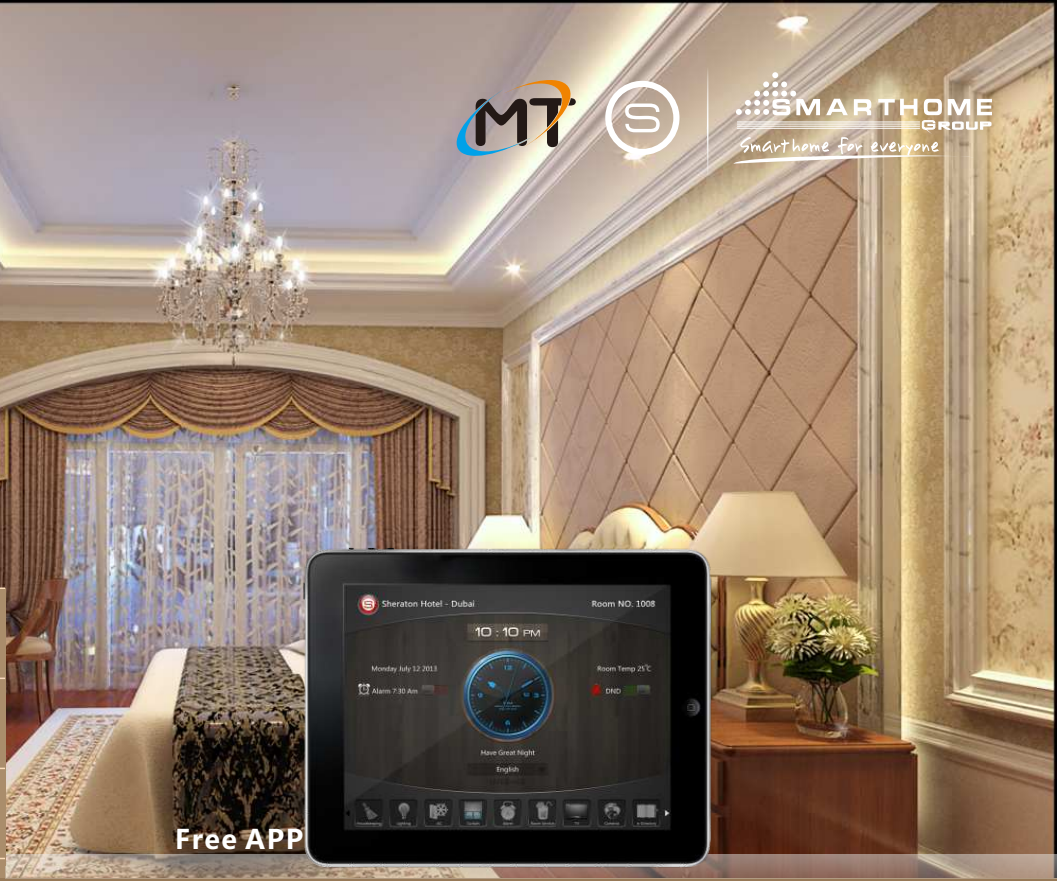

50-75 Rooms **USD 406/Room**

76-125 Rooms **USD 356/Room**

126+ Rooms **USD 330/Room**

Free APP

Price Valid For ≥ 50 Hotel Rooms Minimum

- Energy Saving
- Security Simplified
- Service Request Management
- Vacancy Status
- AC Shut off Logic
- Occupancy Check Logic
- Works both Online/Offline
- Bell Push Button
- LED Room Number

HOTEL PACKAGES

Service & Energy Master

- **(Occupancy Flag)** Check & reports occupancy Status online (Vacant/Occupied)
- **(Energy Smart)** Built in Logic that Works Simply:
 - If no occupancy (Vacant)=energy save
 - If balcony door is open=off AC
 - If occupied=power on
- **(Security)** Alert at Reception Station If Guest Room Door is Forgotten Open
- **(Moonlighting)** Send Warning in Case any one used Room while not Sold
- **(Device Monitoring)** Equipment Status Watch Dog Provided Free with This Package
- **(Service)** Request, Display and Management

Elegant Customizable LED Back-let Simple

6 Button Switch

Elegant Modern User Panels
Back-Let Room Number
Door Bell Push Button
Service request and Display
Energy Saving (Key Card Holder)

Hotel Bell with Service