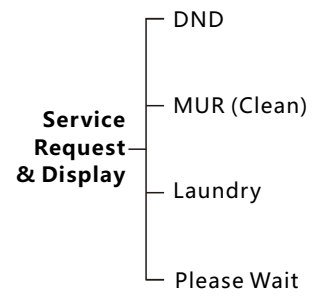

50-75 Rooms **USD 406/Room**

76-125 Rooms **USD 356/Room**

126+ Rooms **USD 330/Room**

Free APP

Price Valid For ≥ 50 Hotel Rooms Minimum

- Energy Saving
- Security Simplified
- Service Request Management
- Vacancy Status
- AC Shut off Logic
- Occupancy Check Logic
- Works both Online/Offline
- Bell Push Button
- LED Room Number

HOTEL PACKAGES

Service & Energy Master

- **(Occupancy Flag)** Check & reports occupancy Status online (Vacant/Occupied)
- **(Energy Smart)** Built in Logic that Works Simply:
 - If no occupancy (Vacant)=energy save
 - If balcony door is open=off AC
 - If occupied=power on
- **(Security)** Alert at Reception Station If Guest Room Door is Forgotten Open
- **(Moonlighting)** Send Warning in Case any one used Room while not Sold
- **(Device Monitoring)** Equipment Status Watch Dog Provided Free with This Package
- **(Service)** Request, Display and Management