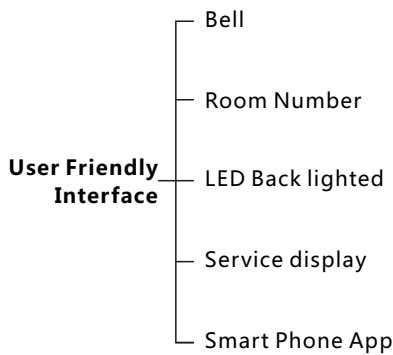

50-75 Rooms **USD 406/Room**

76-125 Rooms **USD 356/Room**

126+ Rooms **USD 330/Room**

Free APP

Price Valid For ≥ 50 Hotel Rooms Minimum

- Energy Saving
- Security Simplified
- Service Request Management
- Vacancy Status
- AC Shut off Logic
- Occupancy Check Logic
- Works both Online/Offline
- Bell Push Button
- LED Room Number

HOTEL PACKAGES

Service & Energy Master

- **(Occupancy Flag)** Check & reports occupancy Status online (Vacant/Occupied)
- **(Energy Smart)** Built in Logic that Works Simply:
 - If no occupancy (Vacant)=energy save
 - If balcony door is open=off AC
 - If occupied=power on
- **(Security)** Alert at Reception Station If Guest Room Door is Forgotten Open
- **(Moonlighting)** Send Warning in Case any one used Room while not Sold
- **(Device Monitoring)** Equipment Status Watch Dog Provided Free with This Package
- **(Service)** Request, Display and Management

Elegant Customizable LED Back-let Simple

6 Button Switch

Elegant Modern User Panels
Back-Let Room Number
Door Bell Push Button
Service request and Display
Energy Saving (Key Card Holder)

Hotel Bell with Service

Key card Holder with Service

Included In This Package:

- 1 Card Holder(Service + Request + Energy)
- 1 Zone Beast (FCU/AHU/VAV/Temperature Control, Curtain Motor Control, Dimming and Lighting, Boiler/Exhaust)
- 1 Aux Power (Dual Power Supply 24VDC/12VDC, Smart Energy Logic, 3-Zone Dry Inputs, 2 Relays for Energy)
- 1 Simple Door Bell(Small/Big Room #) With Service LED Display
- 2 Magnetic Door / Window Contacts (Reed Switch)
- 1 Ceiling PIR Motion Detector
- 2 6Button Soft switches (Bath and Bedside)
- 5 Connectors (4D)
- 1 Temp1 Temperature Sensor
- 1 Free Smart Hotel APP download,
- 1 Free Equipment Watch Dog SW,
- Free RSIP Bridge (1 For Every 50 Rooms)