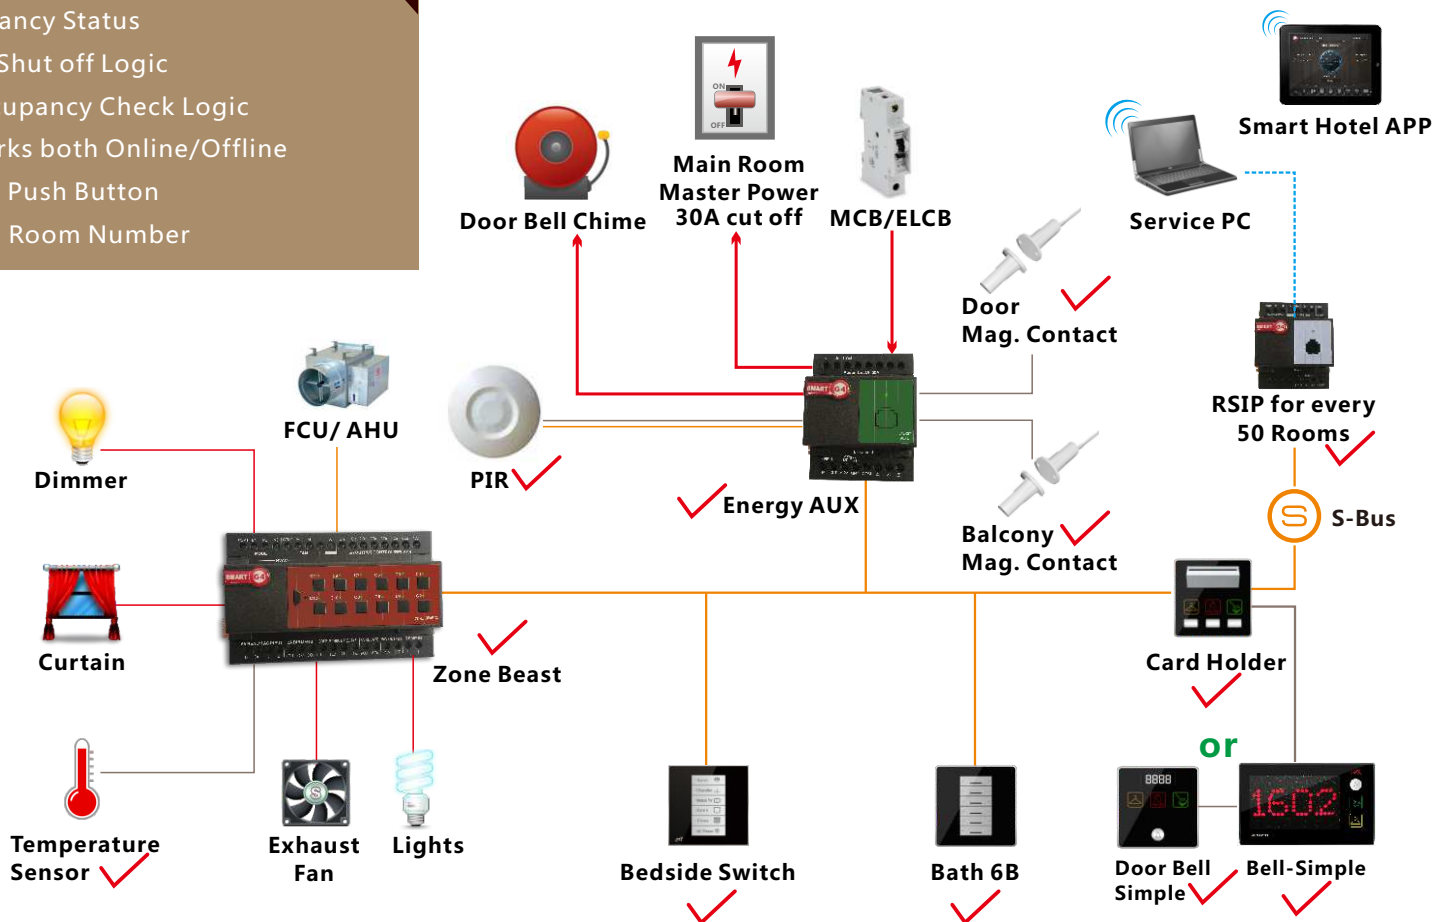

50-75 Rooms **USD 406/Room**

76-125 Rooms **USD 356/Room**

126+ Rooms **USD 330/Room**

Free APP

Price Valid For ≥ 50 Hotel Rooms Minimum

- Energy Saving
- Security Simplified
- Service Request Management
- Vacancy Status
- AC Shut off Logic
- Occupancy Check Logic
- Works both Online/Offline
- Bell Push Button
- LED Room Number

HOTEL PACKAGES

Service & Energy Master

- **(Occupancy Flag)** Check & reports occupancy Status online (Vacant/Occupied)
- **(Energy Smart)** Built in Logic that Works Simply:
 - If no occupancy (Vacant)=energy save
 - If balcony door is open=off AC
 - If occupied=power on
- **(Security)** Alert at Reception Station If Guest Room Door is Forgotten Open
- **(Moonlighting)** Send Warning in Case any one used Room while not Sold
- **(Device Monitoring)** Equipment Status Watch Dog Provided Free with This Package
- **(Service)** Request, Display and Management

Elegant Customizable LED Back-let Simple

6 Button Switch

Elegant Modern User Panels
Back-Let Room Number
Door Bell Push Button
Service request and Display
Energy Saving (Key Card Holder)

Hotel Bell with Service

Key card Holder with Service

Included In This Package:

- 1 Card Holder(Service + Request + Energy)
- 1 Zone Beast (FCU/AHU/VAV/Temperature Control, Curtain Motor Control, Dimming and Lighting, Boiler/Exhaust)
- 1 Aux Power (Dual Power Supply 24VDC/12VDC, Smart Energy Logic, 3-Zone Dry Inputs, 2 Relays for Energy)
- 1 Simple Door Bell(Small/Big Room #) With Service LED Display
- 2 Magnetic Door / Window Contacts (Reed Switch)
- 1 Ceiling PIR Motion Detector
- 2 6Button Soft switches (Bath and Bedside)
- 5 Connectors (4D)
- 1 Temp1 Temperature Sensor
- 1 Free Smart Hotel APP download,
- 1 Free Equipment Watch Dog SW,
- Free RSIP Bridge (1 For Every 50 Rooms)