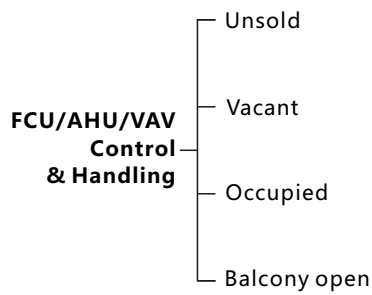

HOTEL PACKAGES I

Service & Energy Master

Energy Smart

www.SmartHomeBus.com
www.SmartHotelControl.com

G4 SMART INDUSTRY CORP. USA

THE BEST CHOICE FOR HOTEL GRMS AUTOMATION

- **(Occupancy Flag)** Check & reports occupancy Status online (Vacant/Occupied)
- **(Energy Smart)** Built in Logic that Works Simply:
 - If no occupancy (Vacant)=energy save
 - If balcony door is open=off AC
 - If occupied=power on
- **(Security)** Alert at Reception Station If Guest Room Door is Forgotten Open
- **(Moonlighting)** Send Warning in Case any one used Room while not Sold
- **(Device Monitoring)** Equipment Status Watch Dog Provided Free with This Package
- **(Service)** Request, Display and Management

Elegant Customizable LED Back-let Simple

6 Button Switch

Included In This Package:

- 1 Card Holder(Service + Request + Energy)
- 1 Door Access Panel (with Service Display, Bell Push and Room Number, Tamper and Mag Input ++)
- 1 Zone Beast (FCU/AHU/VAV/Temperature Control, Curtain Motor Control, Dimming and Lighting, Boiler/Exhaust)
- 1 Aux Power (Dual Power Supply 24VDC/12VDC, Smart Energy Logic, 3-Zone Dry Inputs, 2 Relays for Energy)
- 2 6Button Switches (Presets and Moods + Channels and Curtain Control). Bath and Bedside use
- 2 Magnetic Door / Window Contacts (Reed Switch)
- 1 Ceiling PIR Motion Detector
- 5 Connectors (4D)
- 1 Temp1 Temperature Sensor
- 1 Free Smart Hotel APP download,
- 1 Free Equipment Watch Dog SW,
- 1 Free Card Management SW (1 Per Hotel with 50 Rooms Minimum),
- Free RSIP Bridge (1 For Every 50 Rooms)