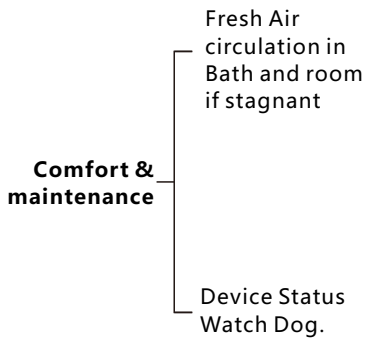

HOTEL PACKAGES I

Service & Energy Master

Energy Smart

www.SmartHomeBus.com
www.SmartHotelControl.com

G4 SMART INDUSTRY CORP. USA

THE BEST CHOICE FOR HOTEL GRMS AUTOMATION

- **(Occupancy Flag)** Check & reports occupancy Status online (Vacant/Occupied)
- **(Energy Smart)** Built in Logic that Works Simply:
 - If no occupancy (Vacant)=energy save
 - If balcony door is open=off AC
 - If occupied=power on
- **(Security)** Alert at Reception Station If Guest Room Door is Forgotten Open
- **(Moonlighting)** Send Warning in Case any one used Room while not Sold
- **(Device Monitoring)** Equipment Status Watch Dog Provided Free with This Package
- **(Service)** Request, Display and Management

Elegant Customizable LED Back-let Simple

6 Button Switch

Included In This Package:

- 1 Card Holder(Service + Request + Energy)
- 1 Door Access Panel (with Service Display, Bell Push and Room Number, Tamper and Mag Input ++)
- 1 Zone Beast (FCU/AHU/VAV/Temperature Control, Curtain Motor Control, Dimming and Lighting, Boiler/Exhaust)
- 1 Aux Power (Dual Power Supply 24VDC/12VDC, Smart Energy Logic, 3-Zone Dry Inputs, 2 Relays for Energy)
- 2 6Button Switches (Presets and Moods + Channels and Curtain Control). Bath and Bedside use
- 2 Magnetic Door / Window Contacts (Reed Switch)
- 1 Ceiling PIR Motion Detector
- 5 Connectors (4D)
- 1 Temp1 Temperature Sensor
- 1 Free Smart Hotel APP download,
- 1 Free Equipment Watch Dog SW,
- 1 Free Card Management SW (1 Per Hotel with 50 Rooms Minimum),
- Free RSIP Bridge (1 For Every 50 Rooms)