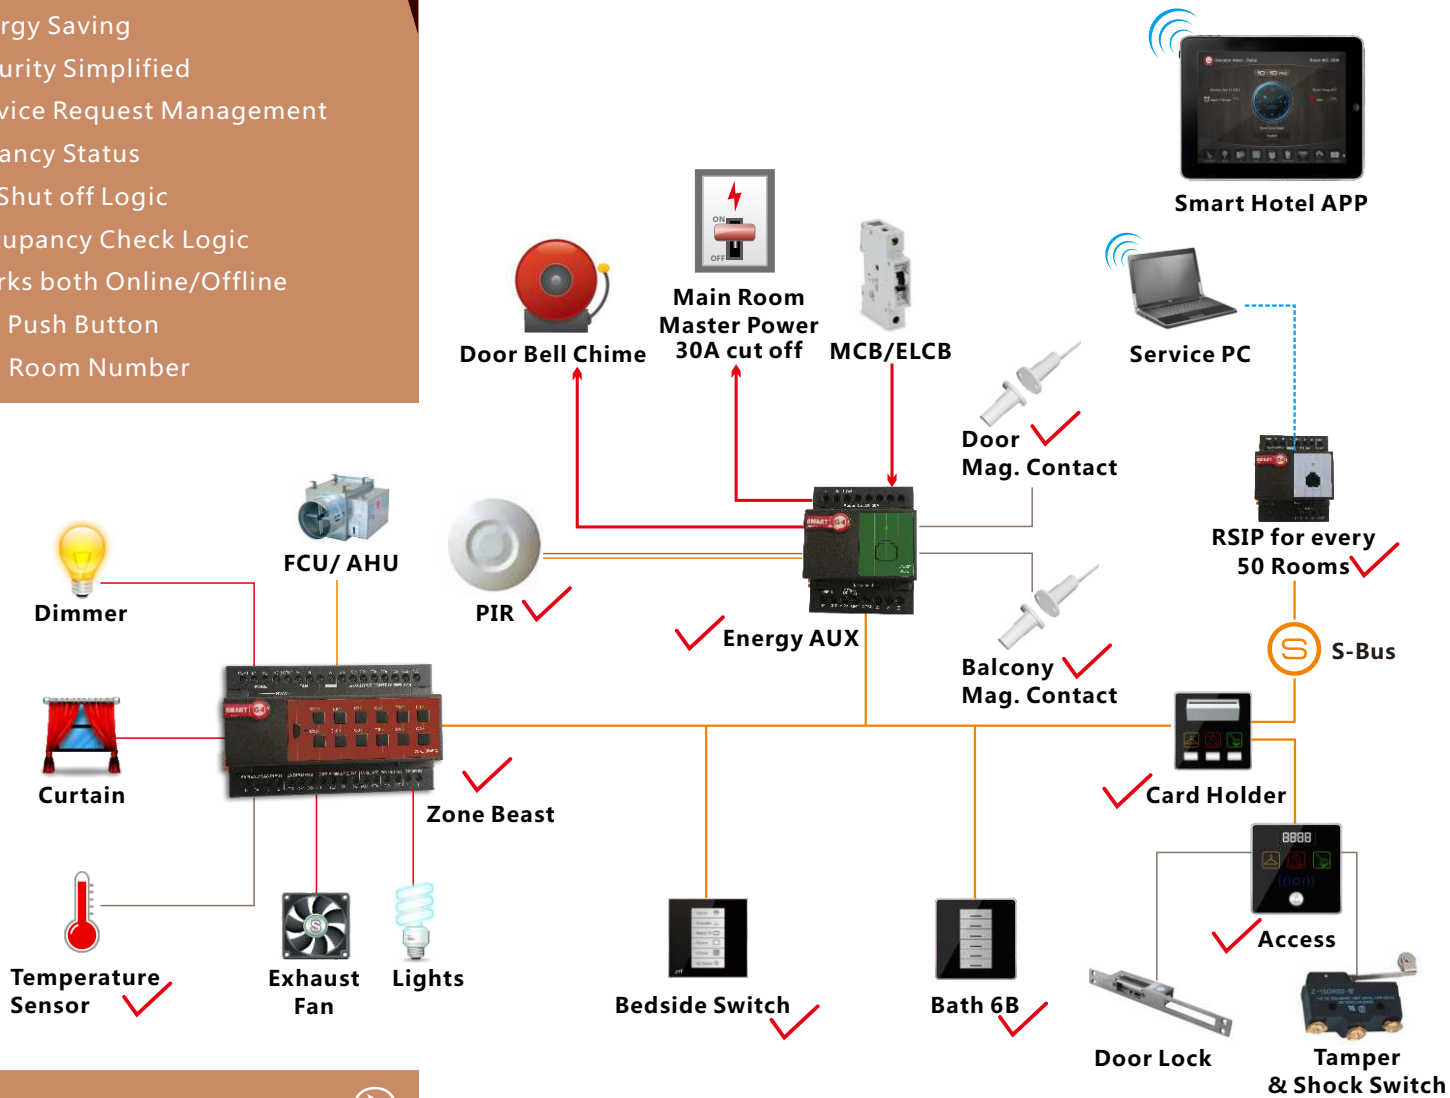

SMARTHOME GROUP
Smart home for everyone

50-75 Rooms **USD 595/Room**

76-125 Rooms **USD 521/Room**

126+ Rooms **USD 484/Room**

Free APP

Price Valid For ≥ 50 Hotel Rooms Minimum

- Energy Saving
- Security Simplified
- Service Request Management
- Vacancy Status
- AC Shut off Logic
- Occupancy Check Logic
- Works both Online/Offline
- Bell Push Button
- LED Room Number

HOTEL PACKAGES I

Service & Energy Master

Energy Smart

www.SmartHomeBus.com
www.SmartHotelControl.com

G4 SMART INDUSTRY CORP. USA

THE BEST CHOICE FOR HOTEL GRMS AUTOMATION

- **(Occupancy Flag)** Check & reports occupancy Status online (Vacant/Occupied)
- **(Energy Smart)** Built in Logic that Works Simply:
 - If no occupancy (Vacant)=energy save
 - If balcony door is open=off AC
 - If occupied=power on
- **(Security)** Alert at Reception Station If Guest Room Door is Forgotten Open
- **(Moonlighting)** Send Warning in Case any one used Room while not Sold
- **(Device Monitoring)** Equipment Status Watch Dog Provided Free with This Package
- **(Service)** Request, Display and Management

Elegant Customizable LED Back-let Simple

6 Button Switch

Included In This Package:

- 1 Card Holder(Service + Request + Energy)
- 1 Door Access Panel (with Service Display, Bell Push and Room Number, Tamper and Mag Input ++)
- 1 Zone Beast (FCU/AHU/VAV/Temperature Control, Curtain Motor Control, Dimming and Lighting, Boiler/Exhaust)
- 1 Aux Power (Dual Power Supply 24VDC/12VDC, Smart Energy Logic, 3-Zone Dry Inputs, 2 Relays for Energy)
- 2 6Button Switches (Presets and Moods + Channels and Curtain Control). Bath and Bedside use
- 2 Magnetic Door / Window Contacts (Reed Switch)
- 1 Ceiling PIR Motion Detector
- 5 Connectors (4D)
- 1 Temp1 Temperature Sensor
- 1 Free Smart Hotel APP download,
- 1 Free Equipment Watch Dog SW,
- 1 Free Card Management SW (1 Per Hotel with 50 Rooms Minimum),
- Free RSIP Bridge (1 For Every 50 Rooms)

Smart Hotel Door Access