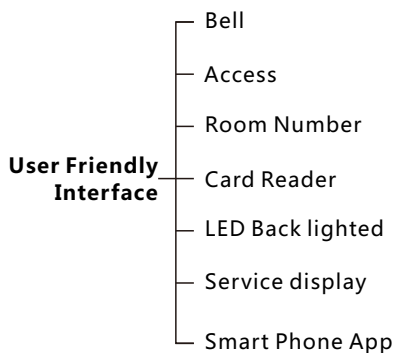

HOTEL PACKAGES I

Service & Energy Master

Energy Smart

www.SmartHomeBus.com
www.SmartHotelControl.com

G4 SMART INDUSTRY CORP. USA

THE BEST CHOICE FOR HOTEL GRMS AUTOMATION

- **(Occupancy Flag)** Check & reports occupancy Status online (Vacant/Occupied)
- **(Energy Smart)** Built in Logic that Works Simply:
 - If no occupancy (Vacant)=energy save
 - If balcony door is open=off AC
 - If occupied=power on
- **(Security)** Alert at Reception Station If Guest Room Door is Forgotten Open
- **(Moonlighting)** Send Warning in Case any one used Room while not Sold
- **(Device Monitoring)** Equipment Status Watch Dog Provided Free with This Package
- **(Service)** Request, Display and Management

Elegant Customizable LED Back-let Simple

6 Button Switch

Included In This Package:

- 1 Card Holder(Service + Request + Energy)
- 1 Door Access Panel (with Service Display, Bell Push and Room Number, Tamper and Mag Input ++)
- 1 Zone Beast (FCU/AHU/VAV/Temperature Control, Curtain Motor Control, Dimming and Lighting, Boiler/Exhaust)
- 1 Aux Power (Dual Power Supply 24VDC/12VDC, Smart Energy Logic, 3-Zone Dry Inputs, 2 Relays for Energy)
- 2 6Button Switches (Presets and Moods + Channels and Curtain Control). Bath and Bedside use
- 2 Magnetic Door / Window Contacts (Reed Switch)
- 1 Ceiling PIR Motion Detector
- 5 Connectors (4D)
- 1 Temp1 Temperature Sensor
- 1 Free Smart Hotel APP download,
- 1 Free Equipment Watch Dog SW,
- 1 Free Card Management SW (1 Per Hotel with 50 Rooms Minimum),
- Free RSIP Bridge (1 For Every 50 Rooms)

Smart Hotel Door Access