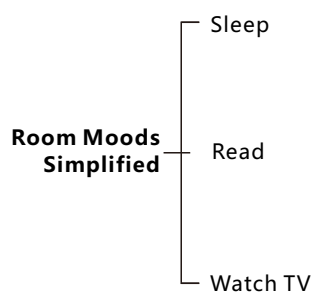

HOTEL PACKAGES I

Service & Energy Master

Energy Smart

www.SmartHomeBus.com
www.SmartHotelControl.com

G4 SMART INDUSTRY CORP. USA

THE BEST CHOICE FOR HOTEL GRMS AUTOMATION

- **(Occupancy Flag)** Check & reports occupancy Status online (Vacant/Occupied)
- **(Energy Smart)** Built in Logic that Works Simply:
 - If no occupancy (Vacant)=energy save
 - If balcony door is open=off AC
 - If occupied=power on
- **(Security)** Alert at Reception Station If Guest Room Door is Forgotten Open
- **(Moonlighting)** Send Warning in Case any one used Room while not Sold
- **(Device Monitoring)** Equipment Status Watch Dog Provided Free with This Package
- **(Service)** Request, Display and Management

Elegant Customizable LED Back-let Simple

6 Button Switch

Included In This Package:

- 1 Card Holder(Service + Request + Energy)
- 1 Door Access Panel (with Service Display, Bell Push and Room Number, Tamper and Mag Input ++)
- 1 Zone Beast (FCU/AHU/VAV/Temperature Control, Curtain Motor Control, Dimming and Lighting, Boiler/Exhaust)
- 1 Aux Power (Dual Power Supply 24VDC/12VDC, Smart Energy Logic, 3-Zone Dry Inputs, 2 Relays for Energy)
- 2 6Button Switches (Presets and Moods + Channels and Curtain Control). Bath and Bedside use
- 2 Magnetic Door / Window Contacts (Reed Switch)
- 1 Ceiling PIR Motion Detector
- 5 Connectors (4D)
- 1 Temp1 Temperature Sensor
- 1 Free Smart Hotel APP download,
- 1 Free Equipment Watch Dog SW,
- 1 Free Card Management SW (1 Per Hotel with 50 Rooms Minimum),
- Free RSIP Bridge (1 For Every 50 Rooms)