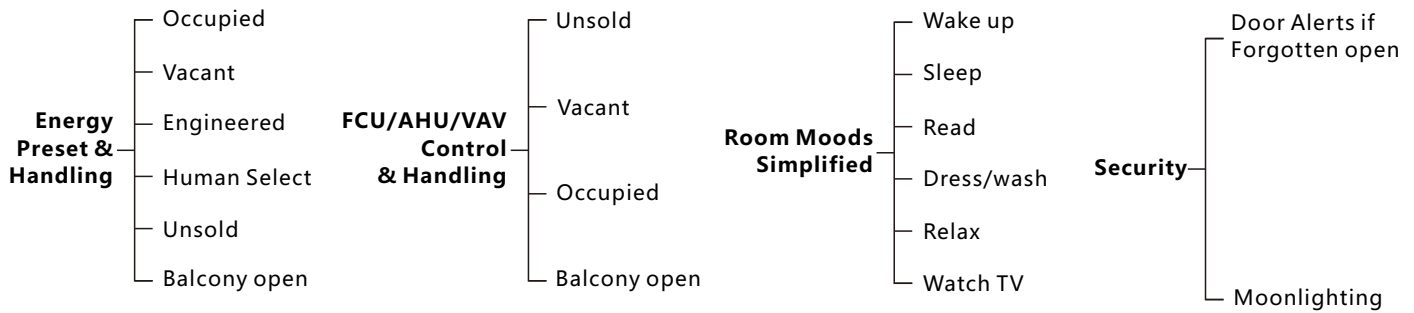

- 50-75 USD 849/Room (Small)
Rooms USD 868/Room (Large Bell)
- 76-125 USD 743/Room (Small)
Rooms USD 759/Room (Large Bell)
- 126+ USD 689/Room (Small)
Rooms USD 705/Room (Large Bell)

Free APP

Price Valid For ≥ 50 Hotel Rooms Minimum

- Energy Saving
- FCU/AHU/VAV Control
- Lighting, Dimming & Moods
- Curtain Control
- Service Request Display
- Integrated Door Access
- LED Back-let Room Number
- Security and Activity logging
- Door Bell Push Button

HOTEL PACKAGES **N**

Comfort Simple Relax

- **(Occupancy Flag)** Check & reports occupancy Status online (Vacant/Occupied)
- **(Energy Smart)** Built in Logic that Works Simply:
 - If no occupancy (Vacant)=energy save
 - If balcony door is open=off AC
 - If occupied=power on
- **(Security)** Alert at Reception Station If Guest Room Door is Forgotten Open
- **(Moonlighting)** Send Warning in Case any one used Room while not Sold
- **(Device Monitoring)** Equipment Status Watch Dog Provided Free with This Package
- **(Service)** Request, Display and Management