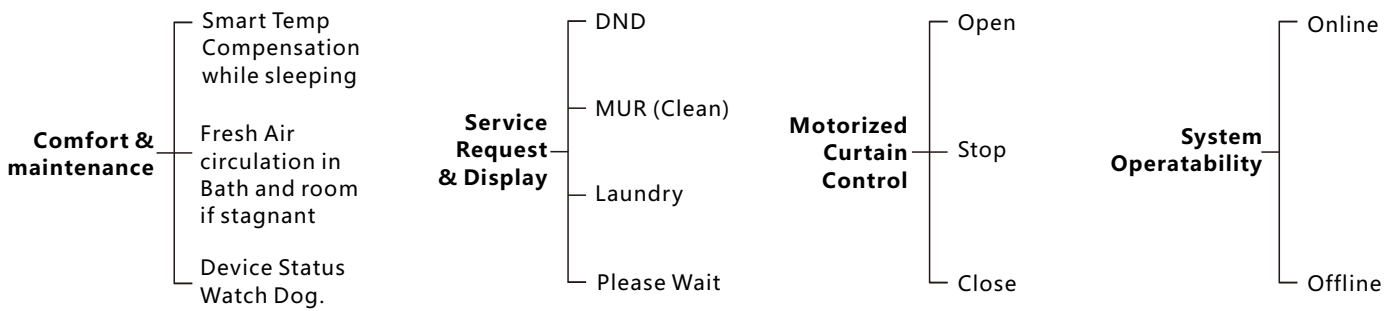

- 50-75 USD 849/Room (Small)
Rooms USD 868/Room (Large Bell)
- 76-125 USD 743/Room (Small)
Rooms USD 759/Room (Large Bell)
- 126+ USD 689/Room (Small)
Rooms USD 705/Room (Large Bell)

Free APP

Price Valid For ≥ 50 Hotel Rooms Minimum

- Energy Saving
- FCU/AHU/VAV Control
- Lighting, Dimming & Moods
- Curtain Control
- Service Request Display
- Integrated Door Access
- LED Back-let Room Number
- Security and Activity logging
- Door Bell Push Button

HOTEL PACKAGES **N**

Comfort Simple Relax

- **(Occupancy Flag)** Check & reports occupancy Status online (Vacant/Occupied)
- **(Energy Smart)** Built in Logic that Works Simply:
 - If no occupancy (Vacant)=energy save
 - If balcony door is open=off AC
 - If occupied=power on
- **(Security)** Alert at Reception Station If Guest Room Door is Forgotten Open
- **(Moonlighting)** Send Warning in Case any one used Room while not Sold
- **(Device Monitoring)** Equipment Status Watch Dog Provided Free with This Package
- **(Service)** Request, Display and Management

Smart Hotel Bedside

Included In This Package:

- 1 Zone Beast (FCU/AHU/VAV/Temperature Control, Curtain Motor Control, Dimming and Lighting, Boiler/Exhaust)
- 1 Aux Power (Dual Power Supply 24VDC/12VDC, Smart Energy Logic, 3-Zone Dry Inputs, 2 Relays for Energy)
- 1 Bedside Touch Button Controller Wall Mountable (Moods, Service, Lights, Curtain, Air conditioning controls)
- 1 Simple Door Bell(Small/Big Room #) With Service LED Display
- 2 Magnetic Door / Window Contacts (Reed Switch)
- 1 Card Holder(Service + Request + Energy)
- 1 Ceiling PIR Motion Detector
- 3 ART touch Panels for (Bath, Desk, and Bedside L)
- 7 Connectors (4D)
- 1 Temp1 Temperature Sensor
- 1 Free Smart Hotel APP download,
- 1 Free Equipment Watch Dog SW,
- 1 Free Card Management SW (1 Per Hotel with 50 Rooms Minimum),
- Free RSIP Bridge (1 For Every 50 Rooms)