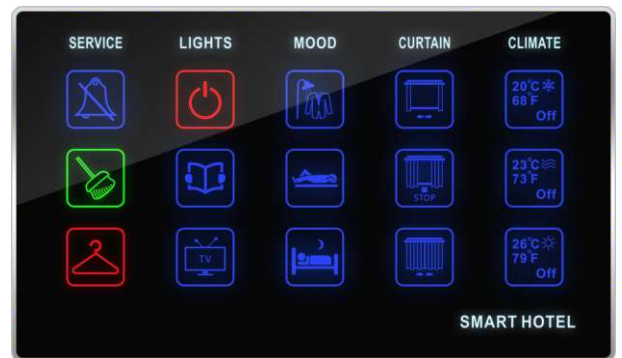

- 50-75 USD 849/Room (Small)
Rooms USD 868/Room (Large Bell)
- 76-125 USD 743/Room (Small)
Rooms USD 759/Room (Large Bell)
- 126+ USD 689/Room (Small)
Rooms USD 705/Room (Large Bell)

Free APP

Price Valid For ≥ 50 Hotel Rooms Minimum

- Energy Saving
- FCU/AHU/VAV Control
- Lighting, Dimming & Moods
- Curtain Control
- Service Request Display
- Integrated Door Access
- LED Back-let Room Number
- Security and Activity logging
- Door Bell Push Button

HOTEL PACKAGES **N**

Comfort Simple Relax

- **(Occupancy Flag)** Check & reports occupancy Status online (Vacant/Occupied)
- **(Energy Smart)** Built in Logic that Works Simply:
 - If no occupancy (Vacant)=energy save
 - If balcony door is open=off AC
 - If occupied=power on
- **(Security)** Alert at Reception Station If Guest Room Door is Forgotten Open
- **(Moonlighting)** Send Warning in Case any one used Room while not Sold
- **(Device Monitoring)** Equipment Status Watch Dog Provided Free with This Package
- **(Service)** Request, Display and Management

Smart Hotel Bedside

Included In This Package:

- 1 Zone Beast (FCU/AHU/VAV/Temperature Control, Curtain Motor Control, Dimming and Lighting, Boiler/Exhaust)
- 1 Aux Power (Dual Power Supply 24VDC/12VDC, Smart Energy Logic, 3-Zone Dry Inputs, 2 Relays for Energy)
- 1 Bedside Touch Button Controller Wall Mountable (Moods, Service, Lights, Curtain, Air conditioning controls)
- 1 Simple Door Bell(Small/Big Room #) With Service LED Display
- 2 Magnetic Door / Window Contacts (Reed Switch)
- 1 Card Holder(Service + Request + Energy)
- 1 Ceiling PIR Motion Detector
- 3 ART touch Panels for (Bath, Desk, and Bedside L)
- 7 Connectors (4D)
- 1 Temp1 Temperature Sensor
- 1 Free Smart Hotel APP download,
- 1 Free Equipment Watch Dog SW,
- 1 Free Card Management SW (1 Per Hotel with 50 Rooms Minimum),
- Free RSIP Bridge (1 For Every 50 Rooms)