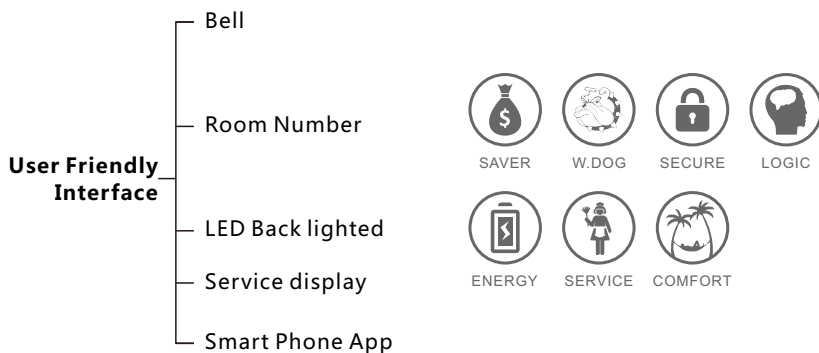

- 50-75 USD 849/Room (Small)
Rooms USD 868/Room (Large Bell)
- 76-125 USD 743/Room (Small)
Rooms USD 759/Room (Large Bell)
- 126+ USD 689/Room (Small)
Rooms USD 705/Room (Large Bell)

Free APP

Price Valid For ≥ 50 Hotel Rooms Minimum

- Energy Saving
- FCU/AHU/VAV Control
- Lighting, Dimming & Moods
- Curtain Control
- Service Request Display
- Integrated Door Access
- LED Back-let Room Number
- Security and Activity logging
- Door Bell Push Button

HOTEL PACKAGES **N**

Comfort Simple Relax

- **(Occupancy Flag)** Check & reports occupancy Status online (Vacant/Occupied)
- **(Energy Smart)** Built in Logic that Works Simply:
 - If no occupancy (Vacant)=energy save
 - If balcony door is open=off AC
 - If occupied=power on
- **(Security)** Alert at Reception Station If Guest Room Door is Forgotten Open
- **(Moonlighting)** Send Warning in Case any one used Room while not Sold
- **(Device Monitoring)** Equipment Status Watch Dog Provided Free with This Package
- **(Service)** Request, Display and Management