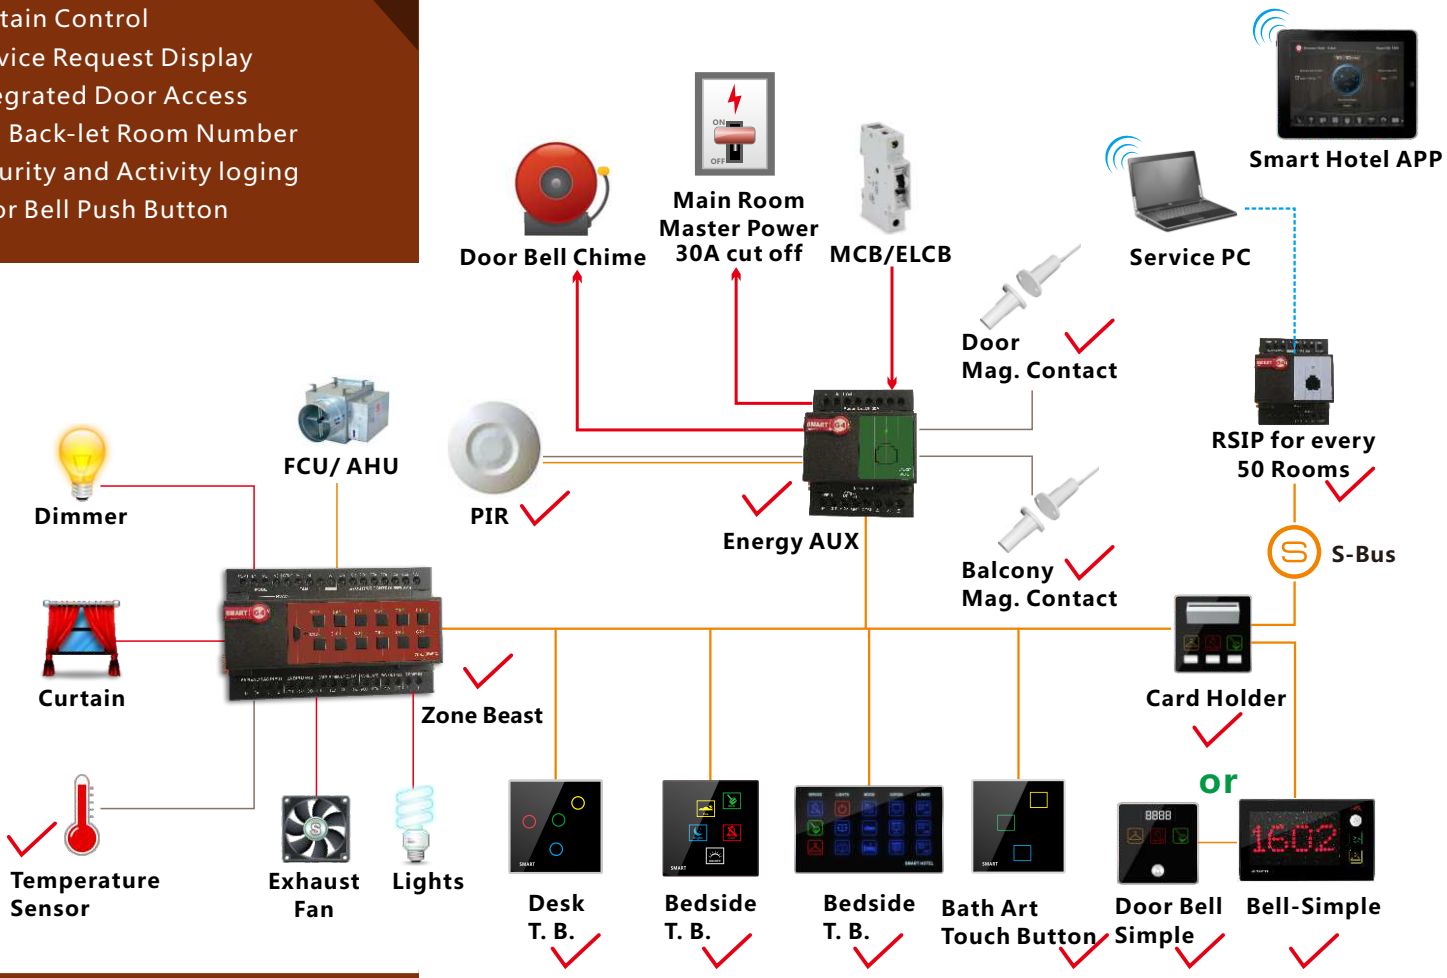

- 50-75 USD 849/Room (Small)
Rooms USD 868/Room (Large Bell)
- 76-125 USD 743/Room (Small)
Rooms USD 759/Room (Large Bell)
- 126+ USD 689/Room (Small)
Rooms USD 705/Room (Large Bell)

Free APP

Price Valid For ≥ 50 Hotel Rooms Minimum

- Energy Saving
- FCU/AHU/VAV Control
- Lighting, Dimming & Moods
- Curtain Control
- Service Request Display
- Integrated Door Access
- LED Back-let Room Number
- Security and Activity logging
- Door Bell Push Button

HOTEL PACKAGES **N**

Comfort Simple Relax

- **(Occupancy Flag)** Check & reports occupancy Status online (Vacant/Occupied)
- **(Energy Smart)** Built in Logic that Works Simply:
 - If no occupancy (Vacant)=energy save
 - If balcony door is open=off AC
 - If occupied=power on
- **(Security)** Alert at Reception Station If Guest Room Door is Forgotten Open
- **(Moonlighting)** Send Warning in Case any one used Room while not Sold
- **(Device Monitoring)** Equipment Status Watch Dog Provided Free with This Package
- **(Service)** Request, Display and Management

Smart Hotel Bedside

Included In This Package:

- 1 Zone Beast (FCU/AHU/VAV/Temperature Control, Curtain Motor Control, Dimming and Lighting, Boiler/Exhaust)
- 1 Aux Power (Dual Power Supply 24VDC/12VDC, Smart Energy Logic, 3-Zone Dry Inputs, 2 Relays for Energy)
- 1 Bedside Touch Button Controller Wall Mountable (Moods, Service, Lights, Curtain, Air conditioning controls)
- 1 Simple Door Bell(Small/Big Room #) With Service LED Display
- 2 Magnetic Door / Window Contacts (Reed Switch)
- 1 Card Holder(Service + Request + Energy)
- 1 Ceiling PIR Motion Detector
- 3 ART touch Panels for (Bath, Desk, and Bedside L)
- 7 Connectors (4D)
- 1 Temp1 Temperature Sensor
- 1 Free Smart Hotel APP download,
- 1 Free Equipment Watch Dog SW,
- 1 Free Card Management SW (1 Per Hotel with 50 Rooms Minimum),
- Free RSIP Bridge (1 For Every 50 Rooms)