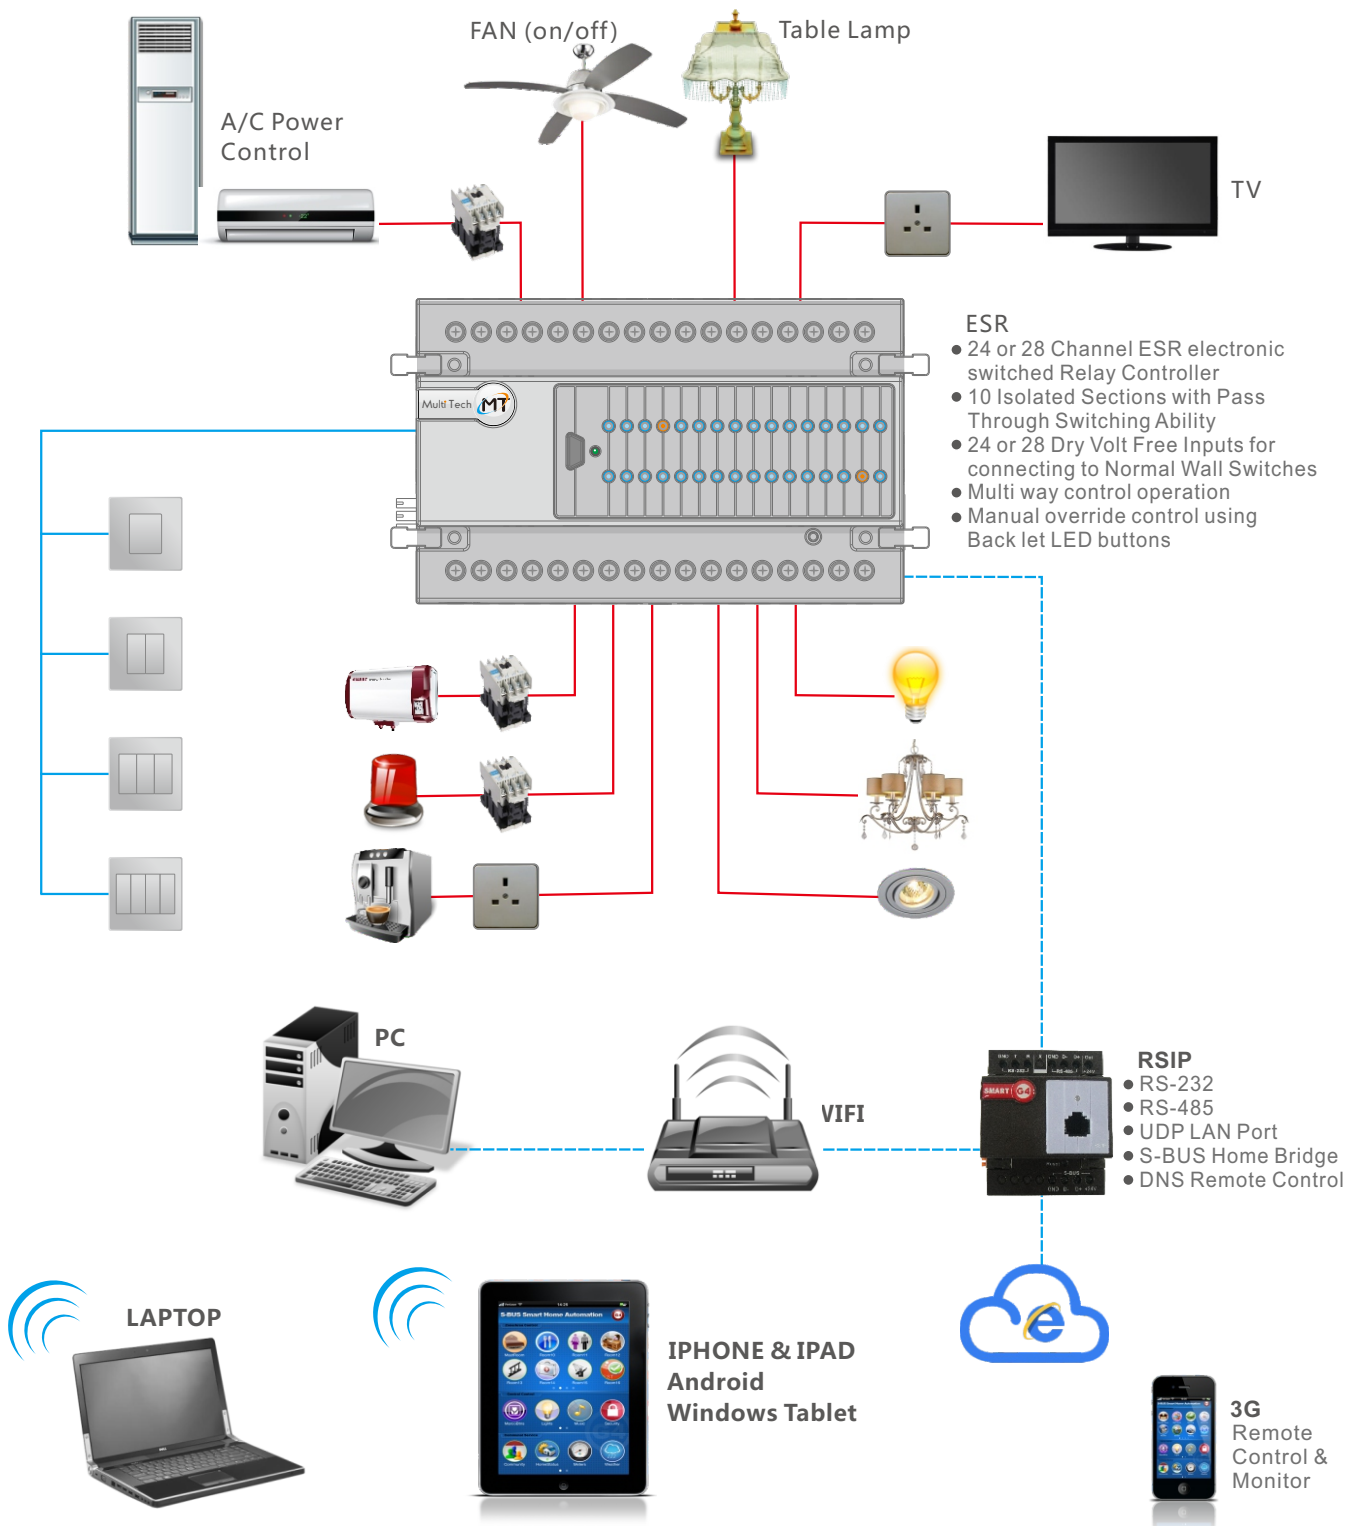

- Max of Channels mixed use=28 channels 5-8A per channel
- Ability to Control by PC
- Ability to Control wirelessly By Smart iPhone / iPad & laptop
- Integration to third party system using RS-232/485, UDP, or Dry Ontacts

Virtual energy consumption display of connected loads for PC server

- Combined Home Moods ability
- Schedules Ability
- Appliances Control

* requires Isolated Contactors

Valid for 100 Packages MOQ

Example

3 Button Switch

2 Button Switch

Exhaust Fan

Lamp

Spot Light

Chandelier

Curtain

Contactor

Water Heater

USD \$249 - \$259

Factory Direct (supply Cost)

Valid for 100 Packages MOQ

For Property Developers Only

SMART-G4 and ESR "The King" of Multi-Tech

						
Schedule	Control	Control Energy	Comfort	Moods Scenes	Add Value To property	Expandable