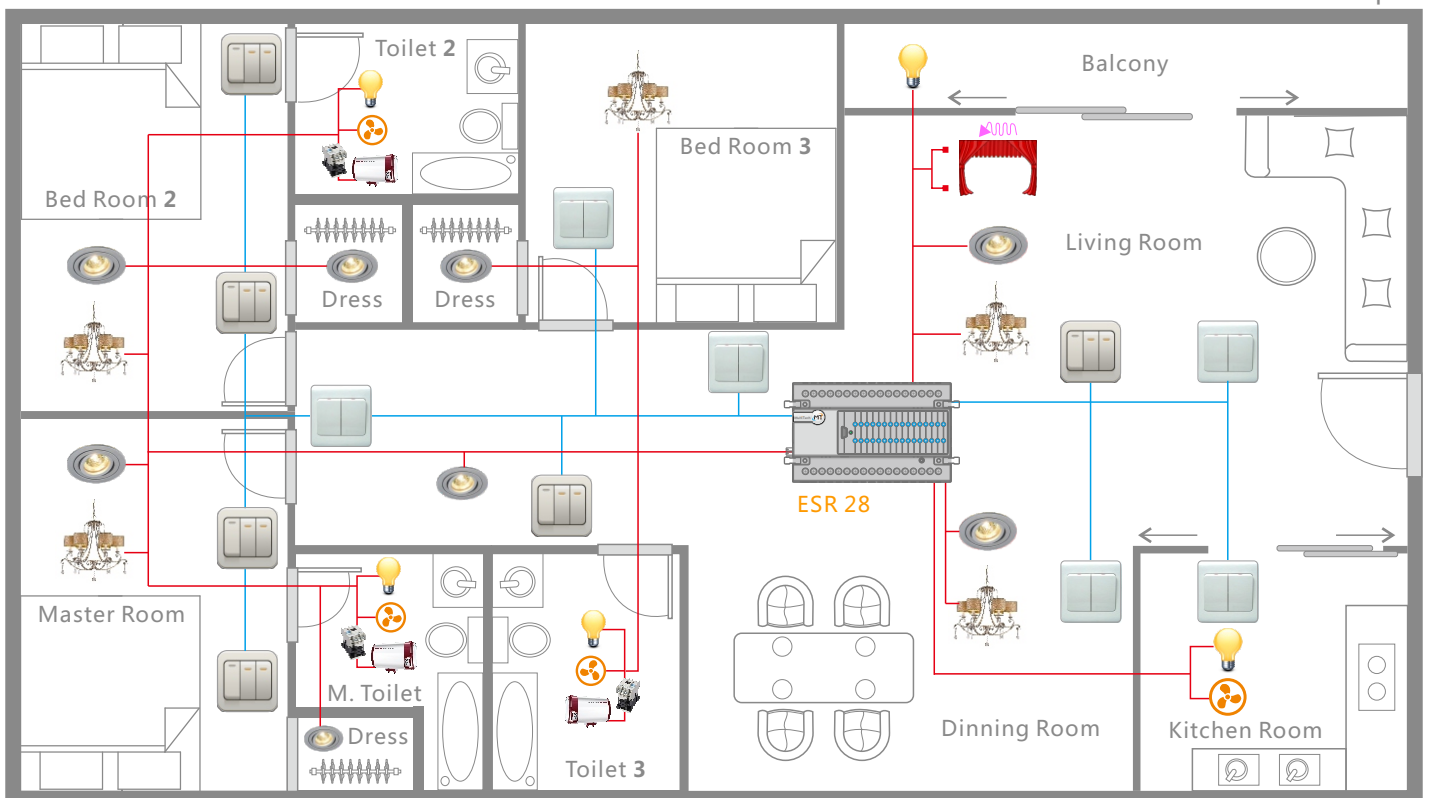

- Max of Channels mixed use=28 channels 5-8A per channel
- Ability to Control by PC
- Ability to Control wirelessly By Smart iPhone / iPad & laptop
- Integration to third party system using RS-232/485, UDP, or Dry Ontacts

Virtual energy consumption display of connected loads for PC server

- Combined Home Moods ability
- Schedules Ability
- Appliances Control

* requires Isolated Contactors

Valid for 100 Packages MOQ

Example

3 Button Switch

2 Button Switch

Exhaust Fan

Lamp

Spot Light

Chandelier

Curtain

Contactor