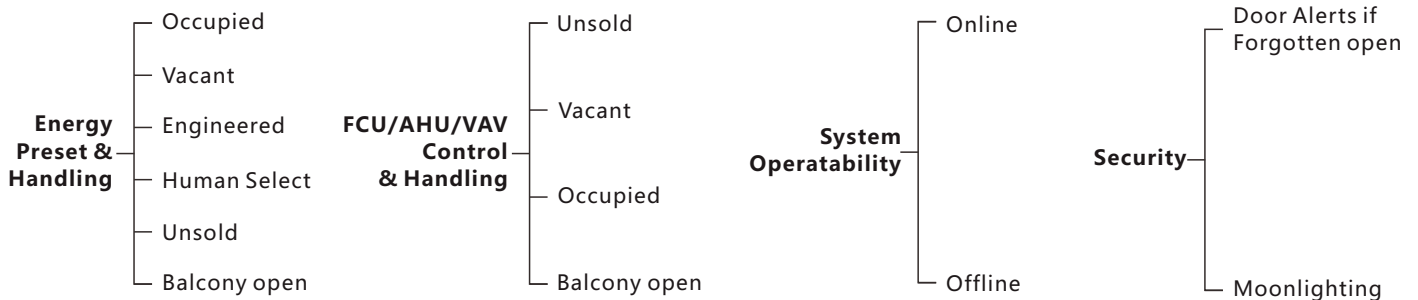

50-75 Rooms **USD 112/Room**

76-125 Rooms **USD 98/Room**

126+ Rooms **USD 91/Room**

Price Valid For \geq 50 Hotel Rooms Minimum

- Energy Saving
- Security Simplified
- Vacancy Status
- AC Shut off Logic
- Occupancy Check Logic
- Works both Online/Offline

HOTEL PACKAGES **AS STARTER**

GO GREEN
STOP WASTAGE

- **(Occupancy Flag)** Check & reports occupancy Status online (Vacant/Occupied)
- **(Energy Smart)** Built in Logic that Works Simply:
 - If no occupancy (Vacant)=energy save
 - If balcony door is open=off AC
 - If occupied=power on
- **(Security)** Alert at Reception Station If Guest Room Door is Forgotten Open
- **(Moonlighting)** Send Warning in Case any one used Room while not Sold
- **(Device Monitoring)** Equipment Status Watch Dog Provided Free with This Package