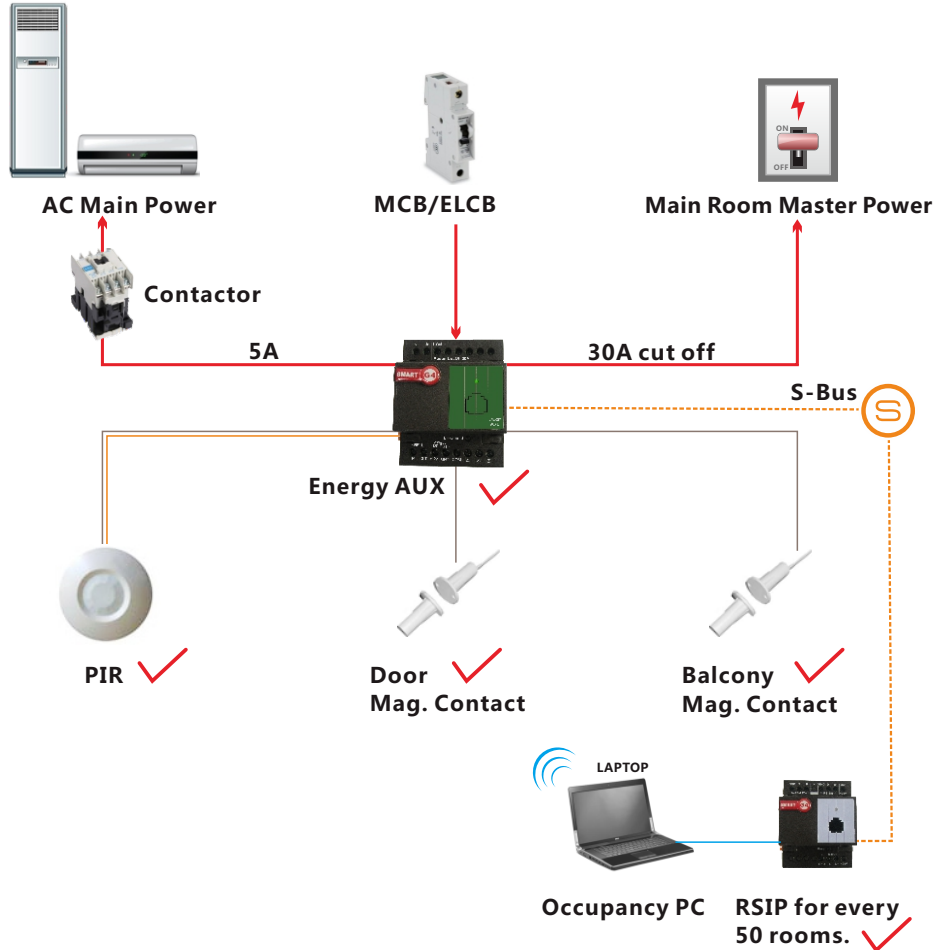

50-75 Rooms **USD 112/Room**

76-125 Rooms **USD 98/Room**

126+ Rooms **USD 91/Room**

Price Valid For \geq 50 Hotel Rooms Minimum

- Energy Saving
- Security Simplified
- Vacancy Status
- AC Shut off Logic
- Occupancy Check Logic
- Works both Online/Offline

HOTEL PACKAGES **AS STARTER**

GO GREEN
STOP WASTAGE

- **(Occupancy Flag)** Check & reports occupancy Status online (Vacant/Occupied)
- **(Energy Smart)** Built in Logic that Works Simply:
 - If no occupancy (Vacant)=energy save
 - If balcony door is open=off AC
 - If occupied=power on
- **(Security)** Alert at Reception Station If Guest Room Door is Forgotten Open
- **(Moonlighting)** Send Warning in Case any one used Room while not Sold
- **(Device Monitoring)** Equipment Status Watch Dog Provided Free with This Package

Built in Dual Power Supply (12VDC out + 24VDC out)
 Built in 2 Relays (32A and 5A)
 Built in Logic (Energy Smart)
 Door Reed Switch (Magnetic Contact) Input Ready
 Balcony Reed Switch (Magnetic Contact) Input Ready
 Room Occupancy Multi PIR Input Ready (NO/NC)
 Occupancy Flag Built In Logic
 Door Alert Watch Dog
 Smart-BUS Ready
 80-220VAC Input and Control
 Cascadable and Networkable

Comes Free with Device Monitoring and management Watch Dog

Included In This Package:

- 1 Aux Power (Dual Power Supply 24VDC/12VDC, Smart Energy Logic, 3-Zone Dry Inputs, 2 Relays for Energy)
- 2 Magnetic Door / Window Contacts (Reed Switch)
- 1 Ceiling PIR Motion Detector
- 1 Connectors (4D)
- 1 Free Equipment Watch Dog SW,
- Free RSIP Bridge (1 For Every 50 Rooms)