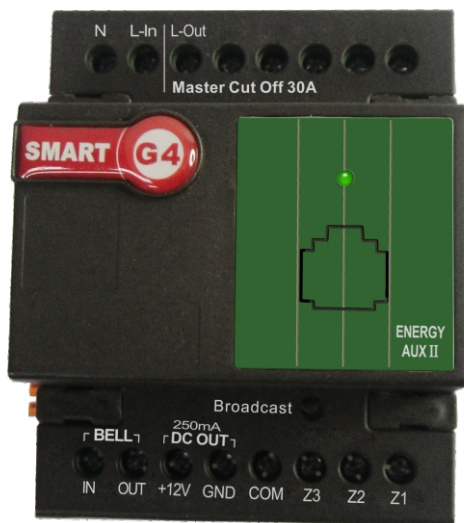

HOTEL PACKAGES **AS STARTER**

GO GREEN
STOP WASTAGE

- **(Occupancy Flag)** Check & reports occupancy Status online (Vacant/Occupied)
- **(Energy Smart)** Built in Logic that Works Simply:
 - If no occupancy (Vacant)=energy save
 - If balcony door is open=off AC
 - If occupied=power on
- **(Security)** Alert at Reception Station If Guest Room Door is Forgotten Open
- **(Moonlighting)** Send Warning in Case any one used Room while not Sold
- **(Device Monitoring)** Equipment Status Watch Dog Provided Free with This Package

Built in Dual Power Supply (12VDC out + 24VDC out)
 Built in 2 Relays (32A and 5A)
 Built in Logic (Energy Smart)
 Door Reed Switch (Magnetic Contact) Input Ready
 Balcony Reed Switch (Magnetic Contact) Input Ready
 Room Occupancy Multi PIR Input Ready (NO/NC)
 Occupancy Flag Built In Logic
 Door Alert Watch Dog
 Smart-BUS Ready
 80-220VAC Input and Control
 Cascadable and Networkable

Comes Free with Device Monitoring and management Watch Dog

Included In This Package:

- 1 Aux Power (Dual Power Supply 24VDC/12VDC, Smart Energy Logic, 3-Zone Dry Inputs, 2 Relays for Energy)
- 2 Magnetic Door / Window Contacts (Reed Switch)
- 1 Ceiling PIR Motion Detector
- 1 Connectors (4D)
- 1 Free Equipment Watch Dog SW,
- Free RSIP Bridge (1 For Every 50 Rooms)