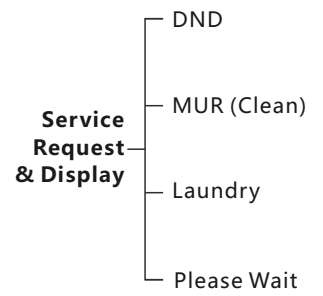

- Energy Saving
- Security Simplified
- Service Request Management
- Vacancy Status
- AC Shut off Logic
- Occupancy Check Logic
- Works both Online/Offline
- Bell Push Button
- LED Room Number

HOTEL PACKAGES **B**

Service & Energy Master

ADD VALUE
STOP WASTAGE

- **(Occupancy Flag)** Check & reports occupancy Status online (Vacant/Occupied)
- **(Energy Smart)** Built in Logic that Works Simply:
 - If no occupancy (Vacant)=energy save
 - If balcony door is open=off AC
 - If occupied=power on
- **(Security)** Alert at Reception Station If Guest Room Door is Forgotten Open
- **(Moonlighting)** Send Warning in Case any one used Room while not Sold
- **(Device Monitoring)** Equipment Status Watch Dog Provided Free with This Package
- **(Service)** Request, Display and Management