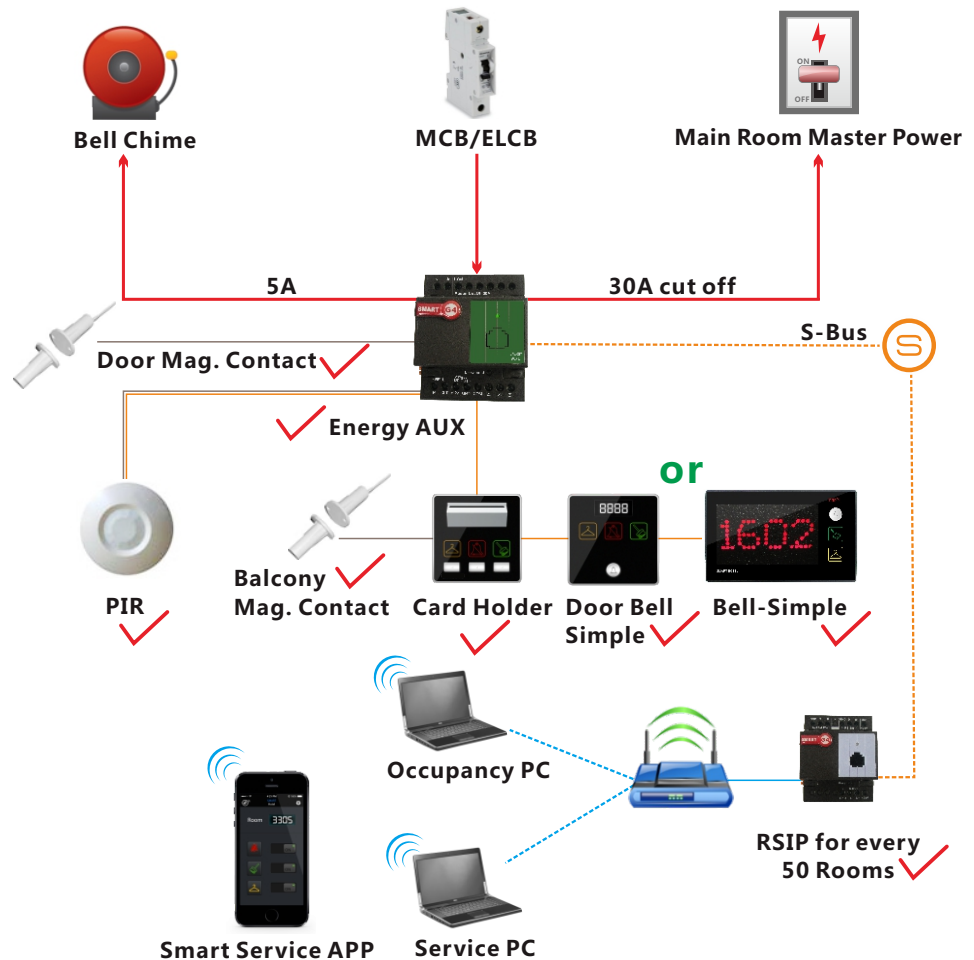

- Energy Saving
- Security Simplified
- Service Request Management
- Vacancy Status
- AC Shut off Logic
- Occupancy Check Logic
- Works both Online/Offline
- Bell Push Button
- LED Room Number

HOTEL PACKAGES **B**

Service & Energy Master

ADD VALUE
STOP WASTAGE

- **(Occupancy Flag)** Check & reports occupancy Status online (Vacant/Occupied)
- **(Energy Smart)** Built in Logic that Works Simply:
 - If no occupancy (Vacant)=energy save
 - If balcony door is open=off AC
 - If occupied=power on
- **(Security)** Alert at Reception Station If Guest Room Door is Forgotten Open
- **(Moonlighting)** Send Warning in Case any one used Room while not Sold
- **(Device Monitoring)** Equipment Status Watch Dog Provided Free with This Package
- **(Service)** Request, Display and Management

Built in Dual Power Supply (12VDC out + 24VDC out)
 Built in 2 Relays (32A and 5A)
 Built in Logic (Energy Smart)
 Door Reed Switch (Magnetic Contact) Input Ready
 Balcony Reed Switch (Magnetic Contact) Input Ready
 Room Occupancy Multi PIR Input Ready (NO/NC)
 Occupancy Flag Built In Logic
 Door Alert Watch Dog
 Smart-BUS Ready
 80-220VAC Input and Control
 Cascadable and Networkable

Elegant Modern User Panels
 Back-Let Room Number
 Door Bell Push Button
 Service request and Display
 Energy Saving (Key Card Holder)

Included In This Package:

- 1 Card Holder(Service + Request + Energy)
- 1 Simple Door Bell(Small/Big Room #) With Service LED Display
- 2 Magnetic Door / Window Contacts (Reed Switch)
- 1 Ceiling PIR Motion Detector
- 1 Aux Power (Dual Power Supply 24VDC/12VDC, Smart Energy Logic, 3-Zone Dry Inputs, 2 Relays for Energy)
- 3 Connectors (4D)
- 1 Free Smart Hotel APP download,
- 1 Free Equipment Watch Dog SW,
- Free RSIP Bridge (1 For Every 50 Rooms)