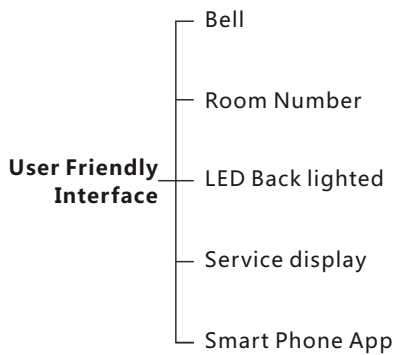

- Energy Saving
- Security Simplified
- Service Request Management
- Vacancy Status
- AC Shut off Logic
- Occupancy Check Logic
- Works both Online/Offline
- Bell Push Button
- LED Room Number

HOTEL PACKAGES **B**

Service & Energy Master

ADD VALUE
STOP WASTAGE

- **(Occupancy Flag)** Check & reports occupancy Status online (Vacant/Occupied)
- **(Energy Smart)** Built in Logic that Works Simply:
 - If no occupancy (Vacant)=energy save
 - If balcony door is open=off AC
 - If occupied=power on
- **(Security)** Alert at Reception Station If Guest Room Door is Forgotten Open
- **(Moonlighting)** Send Warning in Case any one used Room while not Sold
- **(Device Monitoring)** Equipment Status Watch Dog Provided Free with This Package
- **(Service)** Request, Display and Management

Elegant Modern User Panels
 Back-Let Room Number
 Door Bell Push Button
 Service request and Display
 Energy Saving (Key Card Holder)

Included In This Package:

- 1 Card Holder(Service + Request + Energy)
- 1 Simple Door Bell(Small/Big Room #) With Service LED Display
- 2 Magnetic Door / Window Contacts (Reed Switch)
- 1 Ceiling PIR Motion Detector
- 1 Aux Power (Dual Power Supply 24VDC/12VDC, Smart Energy Logic, 3-Zone Dry Inputs, 2 Relays for Energy)
- 3 Connectors (4D)
- 1 Free Smart Hotel APP download,
- 1 Free Equipment Watch Dog SW,
- Free RSIP Bridge (1 For Every 50 Rooms)