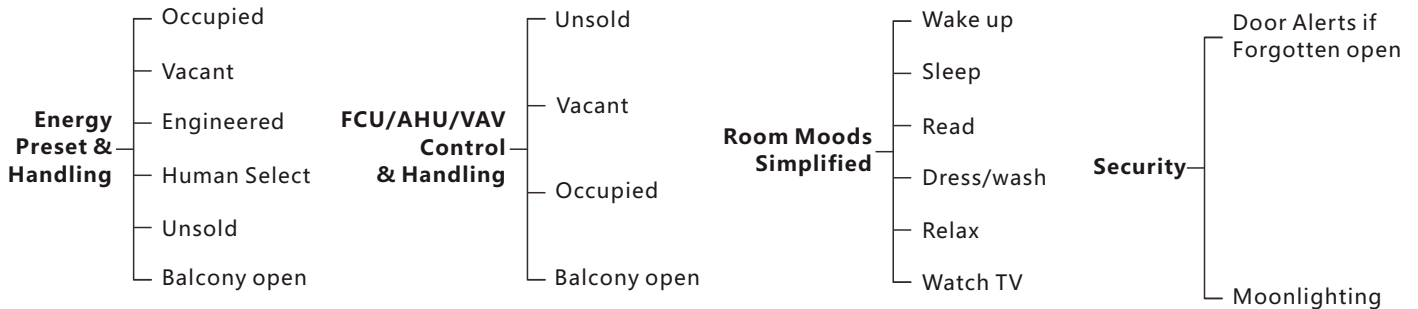

50-75 Rooms **USD 367/Room**
 76-125 Rooms **USD 321/Room**
 126+ Rooms **USD 298/Room**

Free APP

Price Valid For \geq 50 Hotel Rooms Minimum

- Energy Saving
- FCU/AHU/VAV Control
- Lighting, Dimming & Moods
- Curtain Control
- Service Request Display
- Integrated Door Access
- Bedside GRMS controller
- Security and Activity

HOTEL PACKAGES

Comfort Simple Relax

- **(Occupancy Flag)** Check & reports occupancy Status online (Vacant/Occupied)
- **(Energy Smart)** Built in Logic that Works Simply:
 - If no occupancy (Vacant)=energy save
 - If balcony door is open=off AC
 - If occupied=power on
- **(Security)** Alert at Reception Station If Guest Room Door is Forgotten Open
- **(Moonlighting)** Send Warning in Case any one used Room while not Sold
- **(Device Monitoring)** Equipment Status Watch Dog Provided Free with This Package
- **(Service)** Request and Management

Smart Hotel Bedside

Included In This Package:

- 1 Zone Beast (FCU/AHU/VAV/Temperature Control, Curtain Motor Control, Dimming and Lighting, Boiler/Exhaust)
- 1 Aux Power (Dual Power Supply 24VDC/12VDC, Smart Energy Logic, 3-Zone Dry Inputs, 2 Relays for Energy)
- 1 Bedside Touch Button Controller Wall Mountable (Moods, Service, Lights, Curtain, Air conditioning controls)
- 2 Magnetic Door / Window Contacts (Reed Switch)
- 2 Ceiling PIR Motion Detector
- 3 Connectors (4D)
- 1 Temp1 Temperature Sensor
- 1 Free Smart Hotel APP download,
- 1 Free Equipment Watch Dog SW,
- Free RSIP Bridge (1 For Every 50 Rooms)