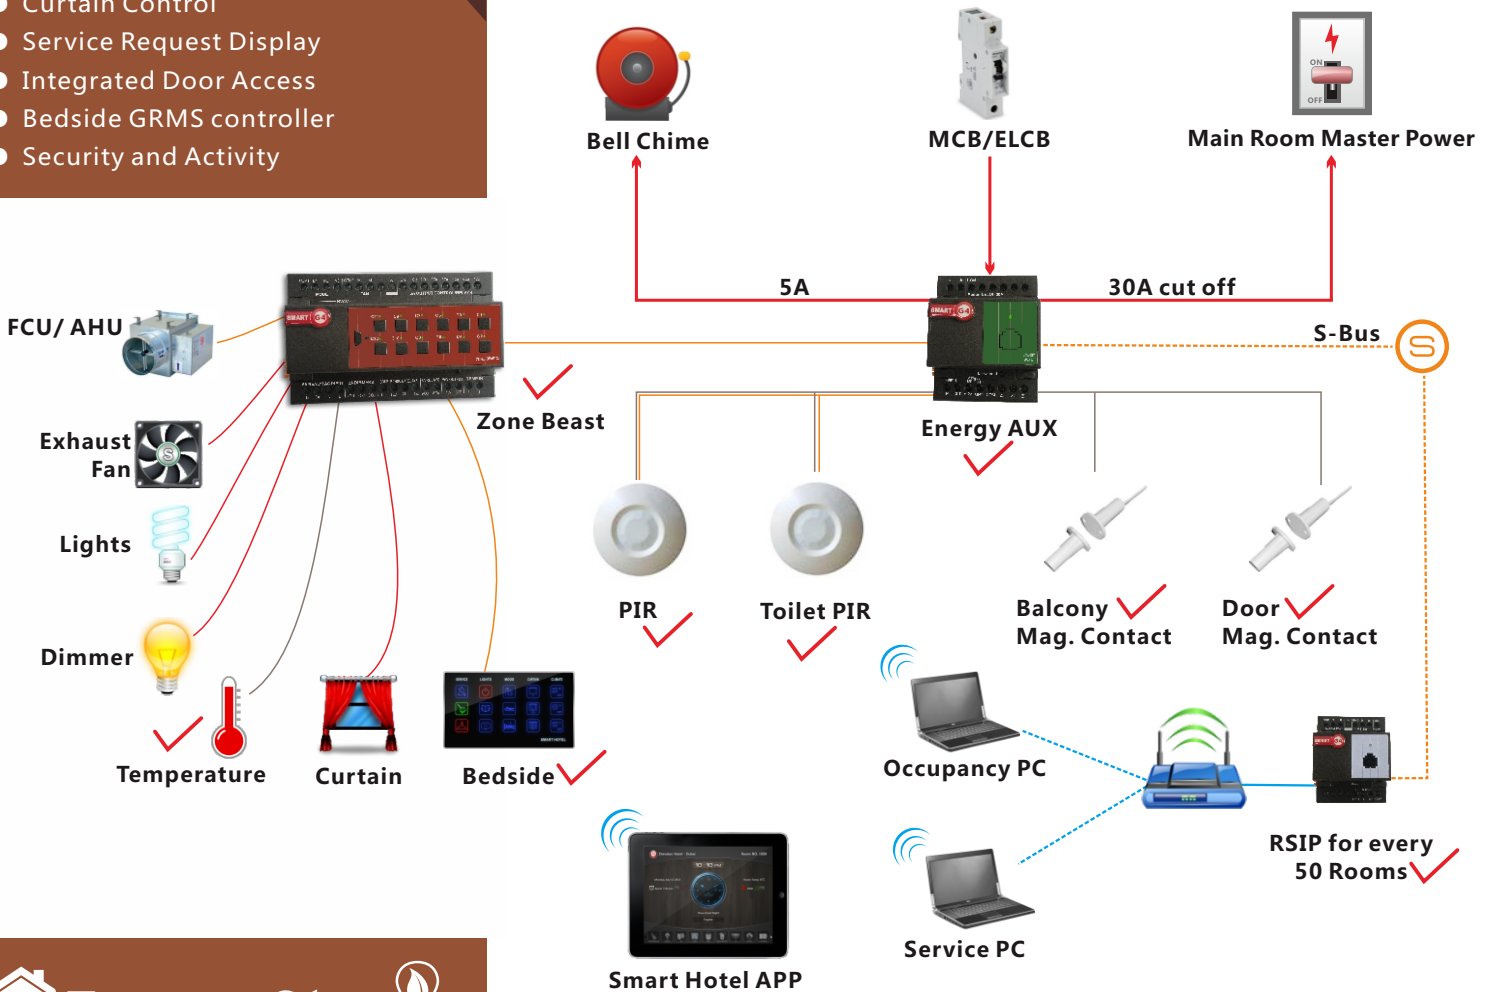

50-75 Rooms **USD 367/Room**
 76-125 Rooms **USD 321/Room**
 126+ Rooms **USD 298/Room**

Free APP

Price Valid For \geq 50 Hotel Rooms Minimum

- Energy Saving
- FCU/AHU/VAV Control
- Lighting, Dimming & Moods
- Curtain Control
- Service Request Display
- Integrated Door Access
- Bedside GRMS controller
- Security and Activity

HOTEL PACKAGES

Comfort Simple Relax

- **(Occupancy Flag)** Check & reports occupancy Status online (Vacant/Occupied)
- **(Energy Smart)** Built in Logic that Works Simply:
 - If no occupancy (Vacant)=energy save
 - If balcony door is open=off AC
 - If occupied=power on
- **(Security)** Alert at Reception Station If Guest Room Door is Forgotten Open
- **(Moonlighting)** Send Warning in Case any one used Room while not Sold
- **(Device Monitoring)** Equipment Status Watch Dog Provided Free with This Package
- **(Service)** Request and Management

Smart Hotel Bedside

Included In This Package:

- 1 Zone Beast (FCU/AHU/VAV/Temperature Control, Curtain Motor Control, Dimming and Lighting, Boiler/Exhaust)
- 1 Aux Power (Dual Power Supply 24VDC/12VDC, Smart Energy Logic, 3-Zone Dry Inputs, 2 Relays for Energy)
- 1 Bedside Touch Button Controller Wall Mountable (Moods, Service, Lights, Curtain, Air conditioning controls)
- 2 Magnetic Door / Window Contacts (Reed Switch)
- 2 Ceiling PIR Motion Detector
- 3 Connectors (4D)
- 1 Temp1 Temperature Sensor
- 1 Free Smart Hotel APP download,
- 1 Free Equipment Watch Dog SW,
- Free RSIP Bridge (1 For Every 50 Rooms)