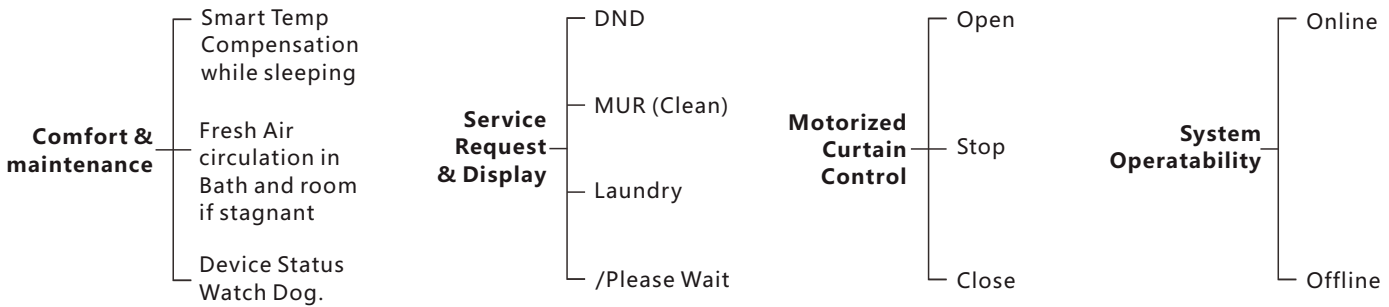

50-75 Rooms **USD 367/Room**
 76-125 Rooms **USD 321/Room**
 126+ Rooms **USD 298/Room**

Free APP

Price Valid For \geq 50 Hotel Rooms Minimum

- Energy Saving
- FCU/AHU/VAV Control
- Lighting, Dimming & Moods
- Curtain Control
- Service Request Display
- Integrated Door Access
- Bedside GRMS controller
- Security and Activity

HOTEL PACKAGES

Comfort Simple Relax

- **(Occupancy Flag)** Check & reports occupancy Status online (Vacant/Occupied)
- **(Energy Smart)** Built in Logic that Works Simply:
 - If no occupancy (Vacant)=energy save
 - If balcony door is open=off AC
 - If occupied=power on
- **(Security)** Alert at Reception Station If Guest Room Door is Forgotten Open
- **(Moonlighting)** Send Warning in Case any one used Room while not Sold
- **(Device Monitoring)** Equipment Status Watch Dog Provided Free with This Package
- **(Service)** Request and Management

Smart Hotel Bedside

Included In This Package:

- 1 Zone Beast (FCU/AHU/VAV/Temperature Control, Curtain Motor Control, Dimming and Lighting, Boiler/Exhaust)
- 1 Aux Power (Dual Power Supply 24VDC/12VDC, Smart Energy Logic, 3-Zone Dry Inputs, 2 Relays for Energy)
- 1 Bedside Touch Button Controller Wall Mountable (Moods, Service, Lights, Curtain, Air conditioning controls)
- 2 Magnetic Door / Window Contacts (Reed Switch)
- 2 Ceiling PIR Motion Detector
- 3 Connectors (4D)
- 1 Temp1 Temperature Sensor
- 1 Free Smart Hotel APP download,
- 1 Free Equipment Watch Dog SW,
- Free RSIP Bridge (1 For Every 50 Rooms)