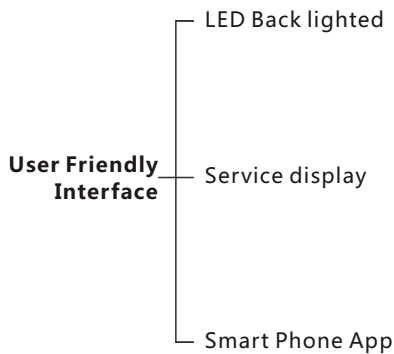

50-75 Rooms **USD 367/Room**
 76-125 Rooms **USD 321/Room**
 126+ Rooms **USD 298/Room**

Free APP

Price Valid For \geq 50 Hotel Rooms Minimum

- Energy Saving
- FCU/AHU/VAV Control
- Lighting, Dimming & Moods
- Curtain Control
- Service Request Display
- Integrated Door Access
- Bedside GRMS controller
- Security and Activity

HOTEL PACKAGES

Comfort Simple Relax

- **(Occupancy Flag)** Check & reports occupancy Status online (Vacant/Occupied)
- **(Energy Smart)** Built in Logic that Works Simply:
 - If no occupancy (Vacant)=energy save
 - If balcony door is open=off AC
 - If occupied=power on
- **(Security)** Alert at Reception Station If Guest Room Door is Forgotten Open
- **(Moonlighting)** Send Warning in Case any one used Room while not Sold
- **(Device Monitoring)** Equipment Status Watch Dog Provided Free with This Package
- **(Service)** Request and Management

Smart Hotel Bedside

Included In This Package:

- 1 Zone Beast (FCU/AHU/VAV/Temperature Control, Curtain Motor Control, Dimming and Lighting, Boiler/Exhaust)
- 1 Aux Power (Dual Power Supply 24VDC/12VDC, Smart Energy Logic, 3-Zone Dry Inputs, 2 Relays for Energy)
- 1 Bedside Touch Button Controller Wall Mountable (Moods, Service, Lights, Curtain, Air conditioning controls)
- 2 Magnetic Door / Window Contacts (Reed Switch)
- 2 Ceiling PIR Motion Detector
- 3 Connectors (4D)
- 1 Temp1 Temperature Sensor
- 1 Free Smart Hotel APP download,
- 1 Free Equipment Watch Dog SW,
- Free RSIP Bridge (1 For Every 50 Rooms)