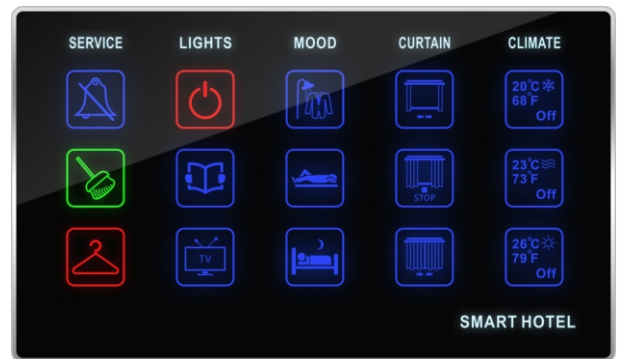

HOTEL PACKAGES **D**

Comfort Simple Relax

- **(Occupancy Flag)** Check & reports occupancy Status online (Vacant/Occupied)
- **(Energy Smart)** Built in Logic that Works Simply:
 - If no occupancy (Vacant)=energy save
 - If balcony door is open=off AC
 - If occupied=power on
- **(Security)** Alert at Reception Station If Guest Room Door is Forgotten Open
- **(Moonlighting)** Send Warning in Case any one used Room while not Sold
- **(Device Monitoring)** Equipment Status Watch Dog Provided Free with This Package
- **(Service)** Request, Display and Management

- Security**
- Log Activity
 - Class of Service
 - Door Alerts if Forgotten open
 - Moonlighting

- Comfort & maintenance**
- Smart Temp Compensation while sleeping
 - Fresh Air circulation in Bath and room if stagnant
 - Device Status Watch Dog.

- Service Request & Display**
- DND
 - MUR (Clean)
 - Laundry
 - Please Wait

- Motorized Curtain Control**
- Open
 - Stop
 - Close

- System Operability**
- Online
 - Offline

- User Friendly Interface**
- Bell
 - Room Number
 - LED Back lighted
 - Service display
 - Smart Phone App

Smart Hotel Bedside

Included In This Package:

- 1 Zone Beast (FCU/AHU/VAV/Temperature Control, Curtain Motor Control, Dimming and Lighting, Boiler/Exhaust)
- 1 Aux Power (Dual Power Supply 24VDC/12VDC, Smart Energy Logic, 3-Zone Dry Inputs, 2 Relays for Energy)
- 1 Bedside Touch Button Controller Wall Mountable (Moods, Service, Lights, Curtain, Air conditioning controls)
- 1 Door Bell (With Room #) With Service LED Display
- 2 Magnetic Door / Window Contacts (Reed Switch)
- 2 Ceiling PIR Motion Detector
- 4 Connectors (4D)
- 1 Temp1 Temperature Sensor
- 1 Free Smart Hotel APP download,
- 1 Free Equipment Watch Dog SW,
- Free RSIP Bridge (1 For Every 50 Rooms)