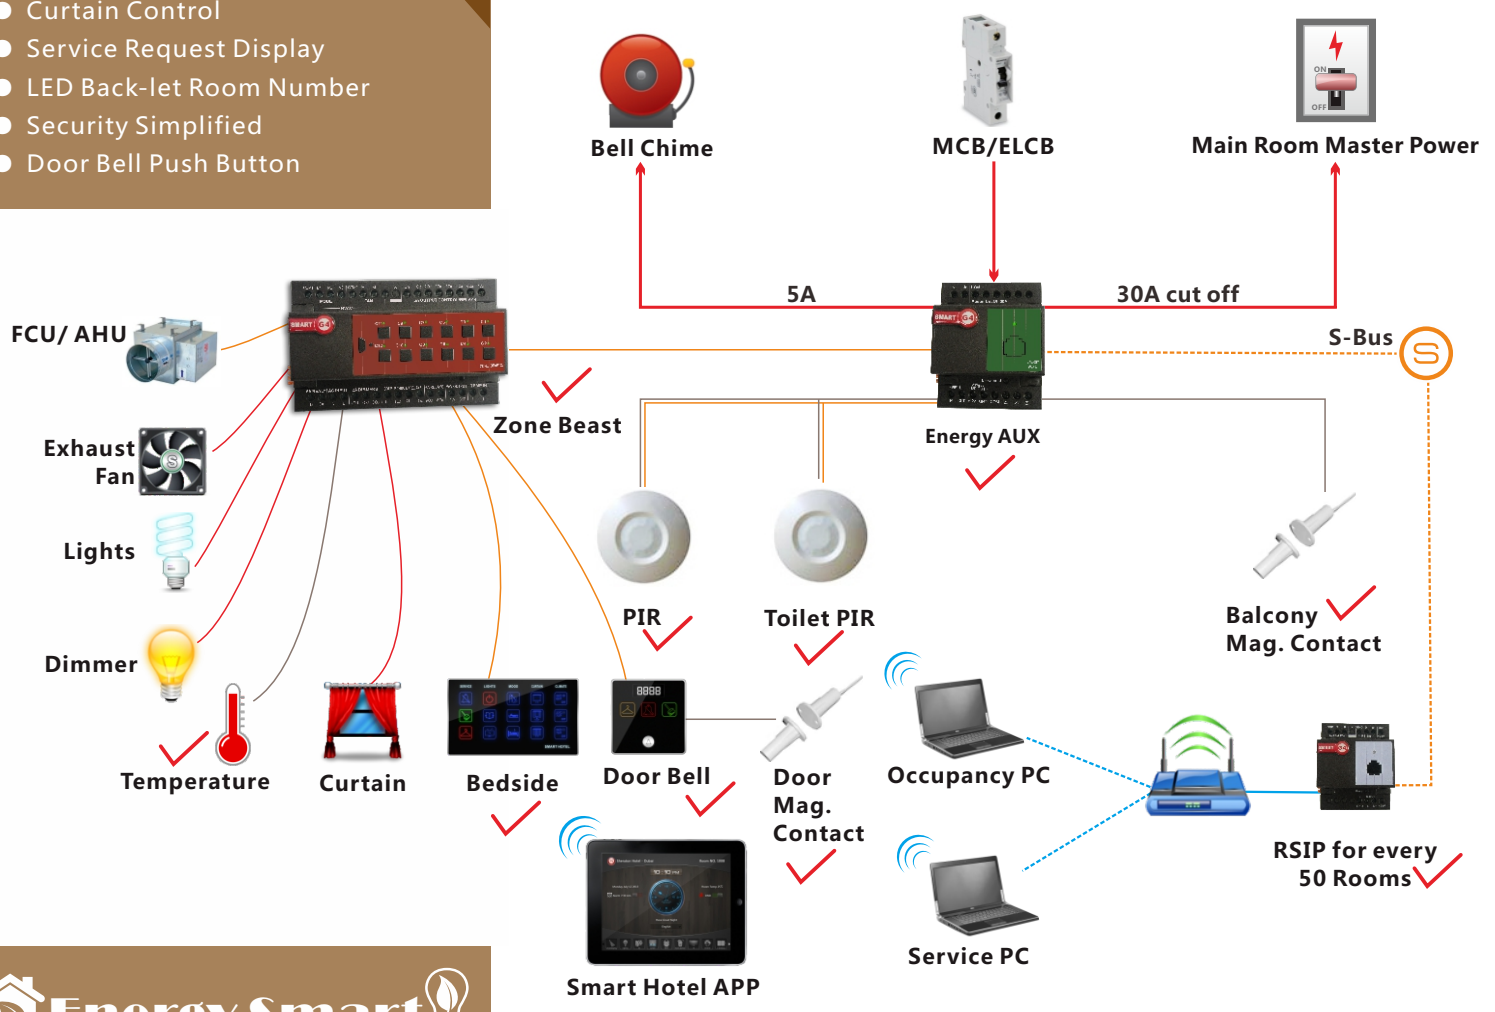

50-75 Rooms **USD 431/Room**

76-125 Rooms **USD 377/Room**

126+ Rooms **USD 350/Room**

Free APP

Price Valid For ≥ 50 Hotel Rooms Minimum

- Energy Saving
- FCU/AHU/VAV Control
- Lighting, Dimming & Moods
- Curtain Control
- Service Request Display
- LED Back-let Room Number
- Security Simplified
- Door Bell Push Button

HOTEL PACKAGES **D**

Comfort Simple Relax

- **(Occupancy Flag)** Check & reports occupancy Status online (Vacant/Occupied)
- **(Energy Smart)** Built in Logic that Works Simply:
 - If no occupancy (Vacant)=energy save
 - If balcony door is open=off AC
 - If occupied=power on
- **(Security)** Alert at Reception Station If Guest Room Door is Forgotten Open
- **(Moonlighting)** Send Warning in Case any one used Room while not Sold
- **(Device Monitoring)** Equipment Status Watch Dog Provided Free with This Package
- **(Service)** Request, Display and Management

- Service Request & Display**
- DND
 - MUR (Clean)
 - Laundry
 - Please Wait

- Motorized Curtain Control**
- Open
 - Stop
 - Close

- System Operability**
- Online
 - Offline

- User Friendly Interface**
- Bell
 - Room Number
 - LED Back lighted
 - Service display
 - Smart Phone App

Smart Hotel Bedside

Included In This Package:

- 1 Zone Beast (FCU/AHU/VAV/Temperature Control, Curtain Motor Control, Dimming and Lighting, Boiler/Exhaust)
- 1 Aux Power (Dual Power Supply 24VDC/12VDC, Smart Energy Logic, 3-Zone Dry Inputs, 2 Relays for Energy)
- 1 Bedside Touch Button Controller Wall Mountable (Moods, Service, Lights, Curtain, Air conditioning controls)
- 1 Door Bell (With Room #) With Service LED Display
- 2 Magnetic Door / Window Contacts (Reed Switch)
- 2 Ceiling PIR Motion Detector
- 4 Connectors (4D)
- 1 Temp1 Temperature Sensor
- 1 Free Smart Hotel APP download,
- 1 Free Equipment Watch Dog SW,
- Free RSIP Bridge (1 For Every 50 Rooms)