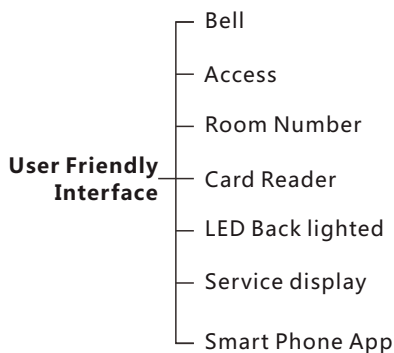

50-75 Rooms **USD 447/Room**
 76-125 Rooms **USD 391/Room**
 126+ Rooms **USD 363/Room**

Free APP

Price Valid For ≥ 50 Hotel Rooms Minimum

- Energy Saving
- FCU/AHU/VAV Control
- Lighting, Dimming & Moods
- Curtain Control
- Service Request Display
- Integrated Door Access
- LED Back-let Room Number
- Security and Activity logging
- Door Bell Push Button

HOTEL PACKAGES **E**

Comfort Simple Relax

- **(Occupancy Flag)** Check & reports occupancy Status online (Vacant/Occupied)
- **(Energy Smart)** Built in Logic that Works Simply:
 - If no occupancy (Vacant)=energy save
 - If balcony door is open=off AC
 - If occupied=power on
- **(Security)** Alert at Reception Station If Guest Room Door is Forgotten Open
- **(Moonlighting)** Send Warning in Case any one used Room while not Sold
- **(Device Monitoring)** Equipment Status Watch Dog Provided Free with This Package
- **(Service)** Request, Display and Management

Smart Hotel Bedside

Included In This Package:

- 1 Door Access Panel (with Service Display, Bell Push and Room Number, Tamper and Mag Input++)
- 1 Zone Beast (FCU/AHU/VAV/Temperature Control, Curtain Motor Control, Dimming and Lighting, Boiler/Exhaust)
- 1 Aux Power (Dual Power Supply 24VDC/12VDC, Smart Energy Logic, 3-Zone Dry Inputs, 2 Relays for Energy)
- 1 Bedside Touch Button Controller Wall Mountable (Moods, Service, Lights, Curtain, Air conditioning controls)
- 2 Magnetic Door / Window Contacts (Reed Switch)
- 2 Ceiling PIR Motion Detector
- 4 Connectors (4D)
- 1 Temp1 Temperature Sensor
- 1 Free Smart Hotel APP download,
- 1 Free Equipment Watch Dog SW,
- 1 Free Card Management SW (1 Per Hotel with 50 Rooms Minimum),
- Free RSIP Bridge (1 For Every 50 Rooms)

Smart Hotel Door Access