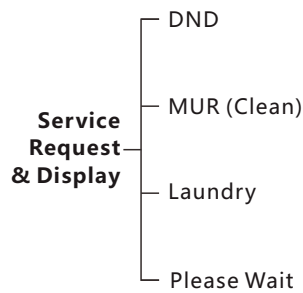

50-75 Rooms **USD 447/Room**
 76-125 Rooms **USD 391/Room**
 126+ Rooms **USD 363/Room**

Free APP

Price Valid For ≥ 50 Hotel Rooms Minimum

- Energy Saving
- FCU/AHU/VAV Control
- Lighting, Dimming & Moods
- Curtain Control
- Service Request Display
- Integrated Door Access
- LED Back-let Room Number
- Security and Activity logging
- Door Bell Push Button

HOTEL PACKAGES **E**

Comfort Simple Relax

- **(Occupancy Flag)** Check & reports occupancy Status online (Vacant/Occupied)
- **(Energy Smart)** Built in Logic that Works Simply:
 - If no occupancy (Vacant)=energy save
 - If balcony door is open=off AC
 - If occupied=power on
- **(Security)** Alert at Reception Station If Guest Room Door is Forgotten Open
- **(Moonlighting)** Send Warning in Case any one used Room while not Sold
- **(Device Monitoring)** Equipment Status Watch Dog Provided Free with This Package
- **(Service)** Request, Display and Management