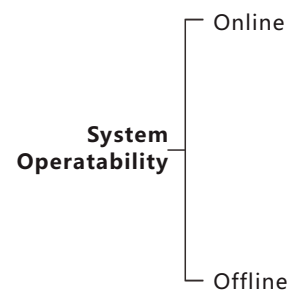

HOTEL PACKAGES **E**

Comfort Simple Relax

- **(Occupancy Flag)** Check & reports occupancy Status online (Vacant/Occupied)
- **(Energy Smart)** Built in Logic that Works Simply:
 - If no occupancy (Vacant)=energy save
 - If balcony door is open=off AC
 - If occupied=power on
- **(Security)** Alert at Reception Station If Guest Room Door is Forgotten Open
- **(Moonlighting)** Send Warning in Case any one used Room while not Sold
- **(Device Monitoring)** Equipment Status Watch Dog Provided Free with This Package
- **(Service)** Request, Display and Management