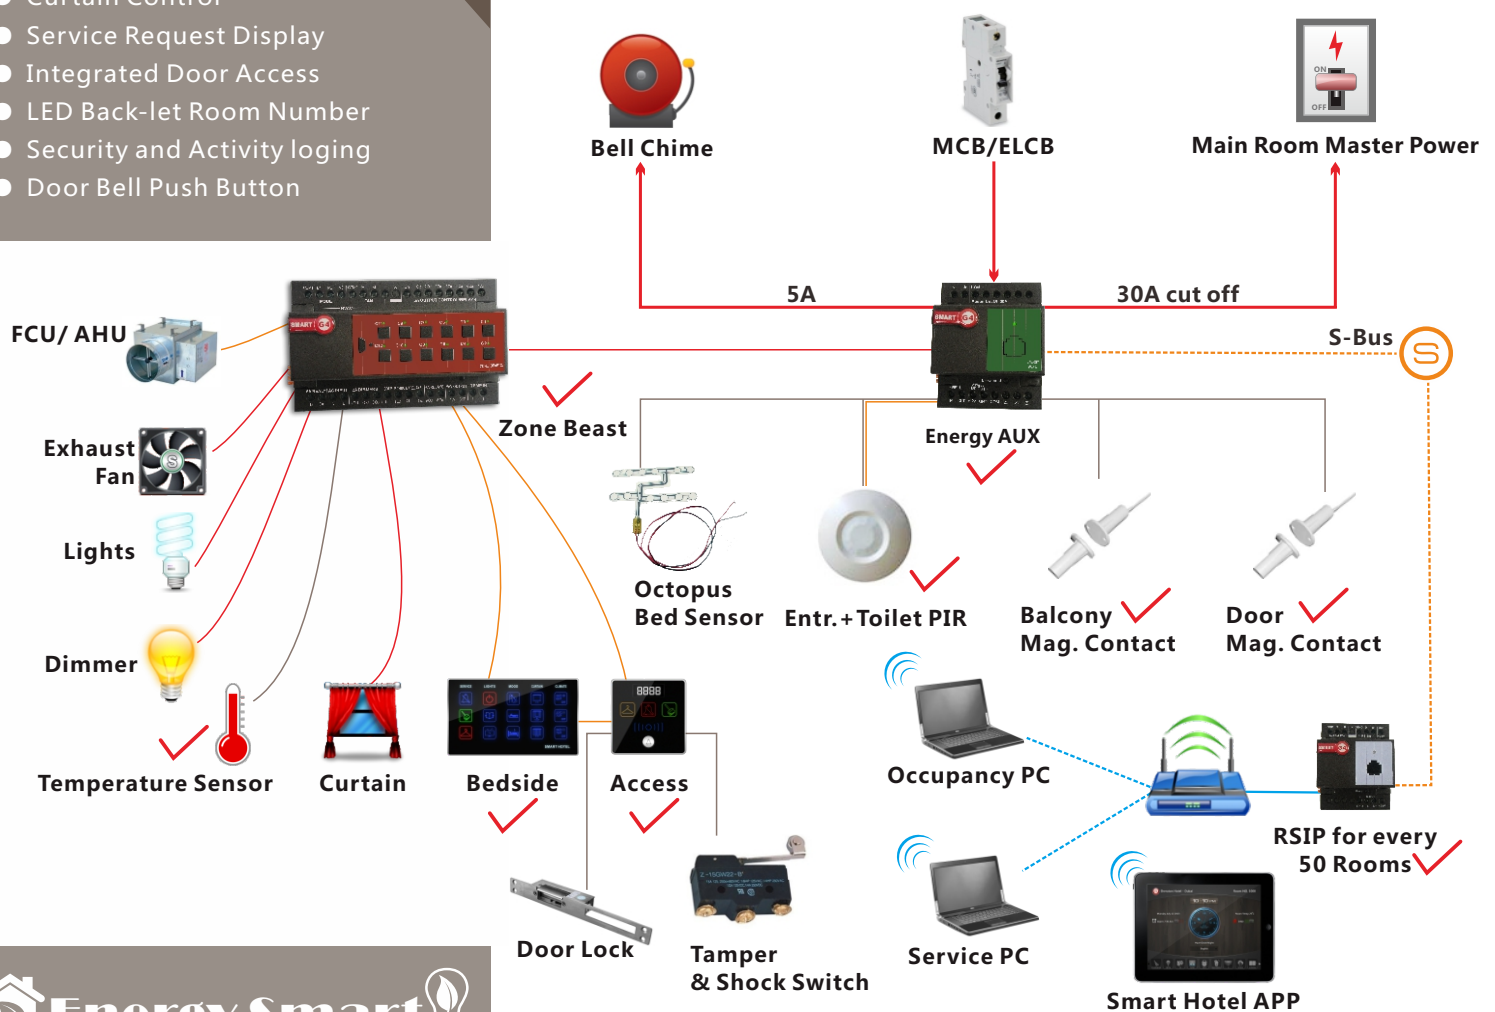

50-75 Rooms **USD 447/Room**
 76-125 Rooms **USD 391/Room**
 126+ Rooms **USD 363/Room**

Free APP

Price Valid For ≥ 50 Hotel Rooms Minimum

- Energy Saving
- FCU/AHU/VAV Control
- Lighting, Dimming & Moods
- Curtain Control
- Service Request Display
- Integrated Door Access
- LED Back-let Room Number
- Security and Activity logging
- Door Bell Push Button

HOTEL PACKAGES **E**

Comfort Simple Relax

- **(Occupancy Flag)** Check & reports occupancy Status online (Vacant/Occupied)
- **(Energy Smart)** Built in Logic that Works Simply:
 - If no occupancy (Vacant)=energy save
 - If balcony door is open=off AC
 - If occupied=power on
- **(Security)** Alert at Reception Station If Guest Room Door is Forgotten Open
- **(Moonlighting)** Send Warning in Case any one used Room while not Sold
- **(Device Monitoring)** Equipment Status Watch Dog Provided Free with This Package
- **(Service)** Request, Display and Management

Smart Hotel Bedside

Included In This Package:

- 1 Door Access Panel (with Service Display, Bell Push and Room Number, Tamper and Mag Input++)
- 1 Zone Beast (FCU/AHU/VAV/Temperature Control, Curtain Motor Control, Dimming and Lighting, Boiler/Exhaust)
- 1 Aux Power (Dual Power Supply 24VDC/12VDC, Smart Energy Logic, 3-Zone Dry Inputs, 2 Relays for Energy)
- 1 Bedside Touch Button Controller Wall Mountable (Moods, Service, Lights, Curtain, Air conditioning controls)
- 2 Magnetic Door / Window Contacts (Reed Switch)
- 2 Ceiling PIR Motion Detector
- 4 Connectors (4D)
- 1 Temp1 Temperature Sensor
- 1 Free Smart Hotel APP download,
- 1 Free Equipment Watch Dog SW,
- 1 Free Card Management SW (1 Per Hotel with 50 Rooms Minimum),
- Free RSIP Bridge (1 For Every 50 Rooms)

Smart Hotel Door Access