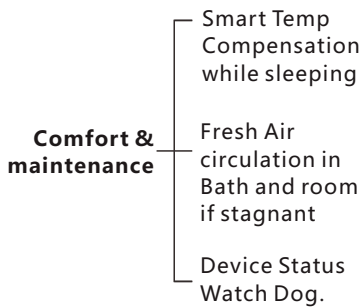

50-75 Rooms **USD 447/Room**
 76-125 Rooms **USD 391/Room**
 126+ Rooms **USD 363/Room**

Free APP

Price Valid For ≥ 50 Hotel Rooms Minimum

- Energy Saving
- FCU/AHU/VAV Control
- Lighting, Dimming & Moods
- Curtain Control
- Service Request Display
- Integrated Door Access
- LED Back-let Room Number
- Security and Activity logging
- Door Bell Push Button

HOTEL PACKAGES **E**

Comfort Simple Relax

- **(Occupancy Flag)** Check & reports occupancy Status online (Vacant/Occupied)
- **(Energy Smart)** Built in Logic that Works Simply:
 - If no occupancy (Vacant)=energy save
 - If balcony door is open=off AC
 - If occupied=power on
- **(Security)** Alert at Reception Station If Guest Room Door is Forgotten Open
- **(Moonlighting)** Send Warning in Case any one used Room while not Sold
- **(Device Monitoring)** Equipment Status Watch Dog Provided Free with This Package
- **(Service)** Request, Display and Management

Smart Hotel Bedside

Included In This Package:

- 1 Door Access Panel (with Service Display, Bell Push and Room Number, Tamper and Mag Input++)
- 1 Zone Beast (FCU/AHU/VAV/Temperature Control, Curtain Motor Control, Dimming and Lighting, Boiler/Exhaust)
- 1 Aux Power (Dual Power Supply 24VDC/12VDC, Smart Energy Logic, 3-Zone Dry Inputs, 2 Relays for Energy)
- 1 Bedside Touch Button Controller Wall Mountable (Moods, Service, Lights, Curtain, Air conditioning controls)
- 2 Magnetic Door / Window Contacts (Reed Switch)
- 2 Ceiling PIR Motion Detector
- 4 Connectors (4D)
- 1 Temp1 Temperature Sensor
- 1 Free Smart Hotel APP download,
- 1 Free Equipment Watch Dog SW,
- 1 Free Card Management SW (1 Per Hotel with 50 Rooms Minimum),
- Free RSIP Bridge (1 For Every 50 Rooms)