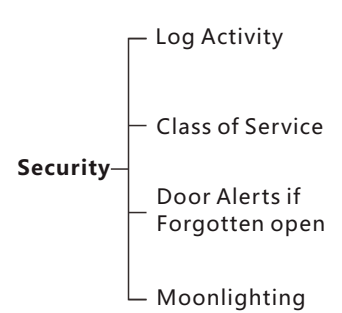

50-75 Rooms **USD 447/Room**
 76-125 Rooms **USD 391/Room**
 126+ Rooms **USD 363/Room**

Free APP

Price Valid For ≥ 50 Hotel Rooms Minimum

- Energy Saving
- FCU/AHU/VAV Control
- Lighting, Dimming & Moods
- Curtain Control
- Service Request Display
- Integrated Door Access
- LED Back-let Room Number
- Security and Activity logging
- Door Bell Push Button

HOTEL PACKAGES **E**

Comfort Simple Relax

- **(Occupancy Flag)** Check & reports occupancy Status online (Vacant/Occupied)
- **(Energy Smart)** Built in Logic that Works Simply:
 - If no occupancy (Vacant)=energy save
 - If balcony door is open=off AC
 - If occupied=power on
- **(Security)** Alert at Reception Station If Guest Room Door is Forgotten Open
- **(Moonlighting)** Send Warning in Case any one used Room while not Sold
- **(Device Monitoring)** Equipment Status Watch Dog Provided Free with This Package
- **(Service)** Request, Display and Management

Smart Hotel Bedside

Included In This Package:

- 1 Door Access Panel (with Service Display, Bell Push and Room Number, Tamper and Mag Input++)
- 1 Zone Beast (FCU/AHU/VAV/Temperature Control, Curtain Motor Control, Dimming and Lighting, Boiler/Exhaust)
- 1 Aux Power (Dual Power Supply 24VDC/12VDC, Smart Energy Logic, 3-Zone Dry Inputs, 2 Relays for Energy)
- 1 Bedside Touch Button Controller Wall Mountable (Moods, Service, Lights, Curtain, Air conditioning controls)
- 2 Magnetic Door / Window Contacts (Reed Switch)
- 2 Ceiling PIR Motion Detector
- 4 Connectors (4D)
- 1 Temp1 Temperature Sensor
- 1 Free Smart Hotel APP download,
- 1 Free Equipment Watch Dog SW,
- 1 Free Card Management SW (1 Per Hotel with 50 Rooms Minimum),
- Free RSIP Bridge (1 For Every 50 Rooms)