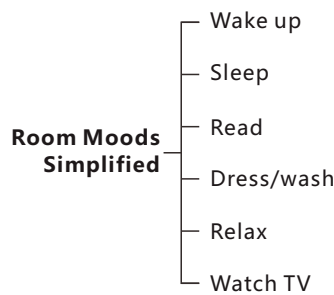

50-75 Rooms **USD 447/Room**
 76-125 Rooms **USD 391/Room**
 126+ Rooms **USD 363/Room**

Free APP

Price Valid For ≥ 50 Hotel Rooms Minimum

- Energy Saving
- FCU/AHU/VAV Control
- Lighting, Dimming & Moods
- Curtain Control
- Service Request Display
- Integrated Door Access
- LED Back-let Room Number
- Security and Activity logging
- Door Bell Push Button

HOTEL PACKAGES **E**

Comfort Simple Relax

- **(Occupancy Flag)** Check & reports occupancy Status online (Vacant/Occupied)
- **(Energy Smart)** Built in Logic that Works Simply:
 - If no occupancy (Vacant)=energy save
 - If balcony door is open=off AC
 - If occupied=power on
- **(Security)** Alert at Reception Station If Guest Room Door is Forgotten Open
- **(Moonlighting)** Send Warning in Case any one used Room while not Sold
- **(Device Monitoring)** Equipment Status Watch Dog Provided Free with This Package
- **(Service)** Request, Display and Management

Smart Hotel Bedside

Included In This Package:

- 1 Door Access Panel (with Service Display, Bell Push and Room Number, Tamper and Mag Input++)
- 1 Zone Beast (FCU/AHU/VAV/Temperature Control, Curtain Motor Control, Dimming and Lighting, Boiler/Exhaust)
- 1 Aux Power (Dual Power Supply 24VDC/12VDC, Smart Energy Logic, 3-Zone Dry Inputs, 2 Relays for Energy)
- 1 Bedside Touch Button Controller Wall Mountable (Moods, Service, Lights, Curtain, Air conditioning controls)
- 2 Magnetic Door / Window Contacts (Reed Switch)
- 2 Ceiling PIR Motion Detector
- 4 Connectors (4D)
- 1 Temp1 Temperature Sensor
- 1 Free Smart Hotel APP download,
- 1 Free Equipment Watch Dog SW,
- 1 Free Card Management SW (1 Per Hotel with 50 Rooms Minimum),
- Free RSIP Bridge (1 For Every 50 Rooms)