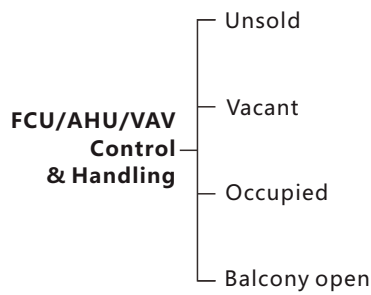

50-75 Rooms **USD 447/Room**
 76-125 Rooms **USD 391/Room**
 126+ Rooms **USD 363/Room**

Free APP

Price Valid For ≥ 50 Hotel Rooms Minimum

- Energy Saving
- FCU/AHU/VAV Control
- Lighting, Dimming & Moods
- Curtain Control
- Service Request Display
- Integrated Door Access
- LED Back-let Room Number
- Security and Activity logging
- Door Bell Push Button

HOTEL PACKAGES **E**

Comfort Simple Relax

- **(Occupancy Flag)** Check & reports occupancy Status online (Vacant/Occupied)
- **(Energy Smart)** Built in Logic that Works Simply:
 - If no occupancy (Vacant)=energy save
 - If balcony door is open=off AC
 - If occupied=power on
- **(Security)** Alert at Reception Station If Guest Room Door is Forgotten Open
- **(Moonlighting)** Send Warning in Case any one used Room while not Sold
- **(Device Monitoring)** Equipment Status Watch Dog Provided Free with This Package
- **(Service)** Request, Display and Management

Smart Hotel Bedside

Included In This Package:

- 1 Door Access Panel (with Service Display, Bell Push and Room Number, Tamper and Mag Input++)
- 1 Zone Beast (FCU/AHU/VAV/Temperature Control, Curtain Motor Control, Dimming and Lighting, Boiler/Exhaust)
- 1 Aux Power (Dual Power Supply 24VDC/12VDC, Smart Energy Logic, 3-Zone Dry Inputs, 2 Relays for Energy)
- 1 Bedside Touch Button Controller Wall Mountable (Moods, Service, Lights, Curtain, Air conditioning controls)
- 2 Magnetic Door / Window Contacts (Reed Switch)
- 2 Ceiling PIR Motion Detector
- 4 Connectors (4D)
- 1 Temp1 Temperature Sensor
- 1 Free Smart Hotel APP download,
- 1 Free Equipment Watch Dog SW,
- 1 Free Card Management SW (1 Per Hotel with 50 Rooms Minimum),
- Free RSIP Bridge (1 For Every 50 Rooms)