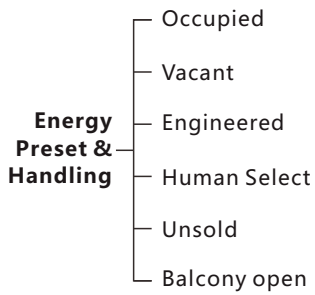

HOTEL PACKAGES **E**

Comfort Simple Relax

- **(Occupancy Flag)** Check & reports occupancy Status online (Vacant/Occupied)
- **(Energy Smart)** Built in Logic that Works Simply:
 - If no occupancy (Vacant)=energy save
 - If balcony door is open=off AC
 - If occupied=power on
- **(Security)** Alert at Reception Station If Guest Room Door is Forgotten Open
- **(Moonlighting)** Send Warning in Case any one used Room while not Sold
- **(Device Monitoring)** Equipment Status Watch Dog Provided Free with This Package
- **(Service)** Request, Display and Management