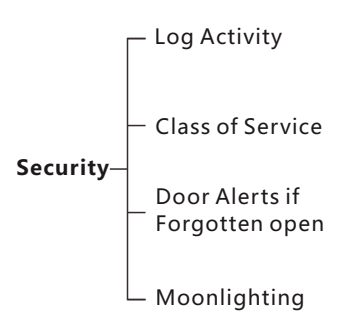

Price Valid For  $\geq$  50 Hotel Rooms Minimum

- Energy Saving
- FCU/AHU/VAV Control
- Lighting, Dimming & Moods
- Curtain Control
- Service Request Display
- LED Back-let Room Number
- Security Simplified
- Door Bell Push Button

## Service & Energy Master

- **(Occupancy Flag)** Check & reports occupancy Status online (Vacant/Occupied)
- **(Energy Smart)** Built in Logic that Works Simply:
  - If no occupancy (Vacant)=energy save
  - If balcony door is open=off AC
  - If occupied=power on
- **(Security)** Alert at Reception Station If Guest Room Door is Forgotten Open
- **(Moonlighting)** Send Warning in Case any one used Room while not Sold
- **(Device Monitoring)** Equipment Status Watch Dog Provided Free with This Package
- **(Service)** Request, Display and Management