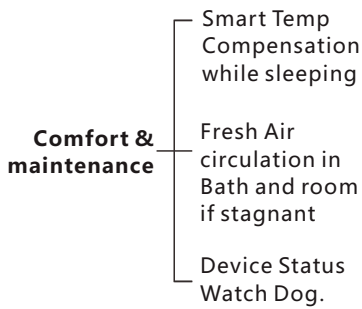

- 50 - 75 USD 463/Room (Small)  
Rooms USD 478/Room (Large Bell)
- 76-125 USD 405/Room (Small)  
Rooms USD 418/Room (Large Bell)
- 1 2 6 + USD 376/Room (Small)  
Rooms USD 389/Room (Large Bell)

Free APP

Price Valid For  $\geq$  50 Hotel Rooms Minimum

- Energy Saving
- FCU/AHU/VAV Control
- Lighting, Dimming & Moods
- Curtain Control
- Service Request Display
- LED Back-let Room Number
- Security Simplified
- Door Bell Push Button

## Service & Energy Master

- **(Occupancy Flag)** Check & reports occupancy Status online (Vacant/Occupied)
- **(Energy Smart)** Built in Logic that Works Simply:
  - If no occupancy (Vacant)=energy save
  - If balcony door is open=off AC
  - If occupied=power on
- **(Security)** Alert at Reception Station If Guest Room Door is Forgotten Open
- **(Moonlighting)** Send Warning in Case any one used Room while not Sold
- **(Device Monitoring)** Equipment Status Watch Dog Provided Free with This Package
- **(Service)** Request, Display and Management

Smart Hotel Bedside

**Included In This Package:**

- 1 Zone Beast (FCU/AHU/VAV/Temperature Control, Curtain Motor Control, Dimming and Lighting, Boiler/Exhaust)
- 1 Aux Power (Dual Power Supply 24VDC/12VDC, Smart Energy Logic, 3-Zone Dry Inputs, 2 Relays for Energy)
- 1 Bedside Touch Button Controller Wall Mountable (Moods, Service, Lights, Curtain, Air conditioning controls)
- 1 Simple Door Bell(Small/Big Room #) With Service LED Display
- 1 Card Holder(Service + Request + Energy)
- 2 Magnetic Door / Window Contacts (Reed Switch)
- 2 Ceiling PIR Motion Detector
- 4 Connectors (4D)
- 1 Temp1 Temperature Sensor
- 1 Free Smart Hotel APP download,
- 1 Free Equipment Watch Dog SW,
- Free RSIP Bridge (1 For Every 50 Rooms)