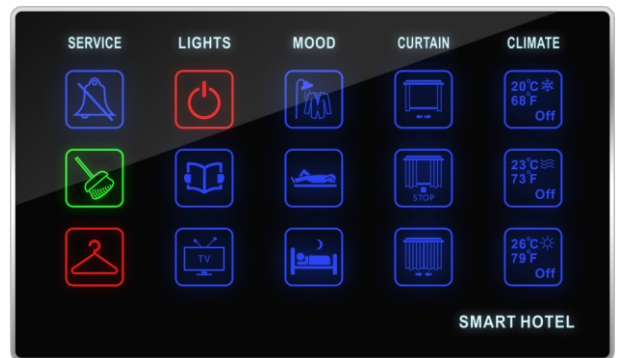

- 50 - 75 USD 463/Room (Small)  
Rooms USD 478/Room (Large Bell)
- 76-125 USD 405/Room (Small)  
Rooms USD 418/Room (Large Bell)
- 1 2 6 + USD 376/Room (Small)  
Rooms USD 389/Room (Large Bell)

Free APP

Price Valid For  $\geq$  50 Hotel Rooms Minimum

- Energy Saving
- FCU/AHU/VAV Control
- Lighting, Dimming & Moods
- Curtain Control
- Service Request Display
- LED Back-let Room Number
- Security Simplified
- Door Bell Push Button

## Service & Energy Master

- **(Occupancy Flag)** Check & reports occupancy Status online (Vacant/Occupied)
- **(Energy Smart)** Built in Logic that Works Simply:
  - If no occupancy (Vacant)=energy save
  - If balcony door is open=off AC
  - If occupied=power on
- **(Security)** Alert at Reception Station If Guest Room Door is Forgotten Open
- **(Moonlighting)** Send Warning in Case any one used Room while not Sold
- **(Device Monitoring)** Equipment Status Watch Dog Provided Free with This Package
- **(Service)** Request, Display and Management

Smart Hotel Bedside

**Included In This Package:**

- 1 Zone Beast (FCU/AHU/VAV/Temperature Control, Curtain Motor Control, Dimming and Lighting, Boiler/Exhaust)
- 1 Aux Power (Dual Power Supply 24VDC/12VDC, Smart Energy Logic, 3-Zone Dry Inputs, 2 Relays for Energy)
- 1 Bedside Touch Button Controller Wall Mountable (Moods, Service, Lights, Curtain, Air conditioning controls)
- 1 Simple Door Bell(Small/Big Room #) With Service LED Display
- 1 Card Holder(Service + Request + Energy)
- 2 Magnetic Door / Window Contacts (Reed Switch)
- 2 Ceiling PIR Motion Detector
- 4 Connectors (4D)
- 1 Temp1 Temperature Sensor
- 1 Free Smart Hotel APP download,
- 1 Free Equipment Watch Dog SW,
- Free RSIP Bridge (1 For Every 50 Rooms)