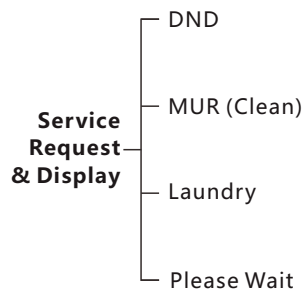

- **(Occupancy Flag)** Check & reports occupancy Status online (Vacant/Occupied)
- **(Energy Smart)** Built in Logic that Works Simply:
  - If no occupancy (Vacant)=energy save
  - If balcony door is open=off AC
  - If occupied=power on
- **(Security)** Alert at Reception Station If Guest Room Door is Forgotten Open
- **(Moonlighting)** Send Warning in Case any one used Room while not Sold
- **(Device Monitoring)** Equipment Status Watch Dog Provided Free with This Package
- **(Service)** Request, Display and Management

Smart Hotel Bedside

Included In This Package:

- 1 Zone Beast (FCU/AHU/VAV/Temperature Control, Curtain Motor Control, Dimming and Lighting, Boiler/Exhaust)
- 1 Aux Power (Dual Power Supply 24VDC/12VDC, Smart Energy Logic, 3-Zone Dry Inputs, 2 Relays for Energy)
- 1 Bedside Touch Button Controller Wall Mountable (Moods, Service, Lights, Curtain, Air conditioning controls)
- 1 Simple Door Bell(Small/Big Room #) With Service LED Display
- 1 Card Holder(Service + Request + Energy)
- 2 Magnetic Door / Window Contacts (Reed Switch)
- 2 Ceiling PIR Motion Detector
- 4 Connectors (4D)
- 1 Temp1 Temperature Sensor
- 1 Free Smart Hotel APP download,
- 1 Free Equipment Watch Dog SW,
- Free RSIP Bridge (1 For Every 50 Rooms)