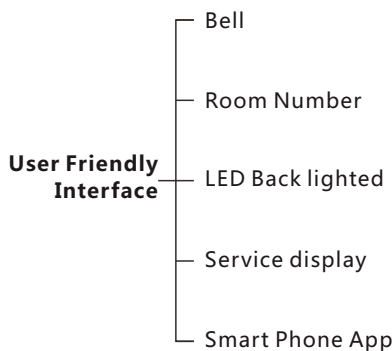

Price Valid For  $\geq$  50 Hotel Rooms Minimum

- Energy Saving
- FCU/AHU/VAV Control
- Lighting, Dimming & Moods
- Curtain Control
- Service Request Display
- LED Back-let Room Number
- Security Simplified
- Door Bell Push Button

## Service & Energy Master

- **(Occupancy Flag)** Check & reports occupancy Status online (Vacant/Occupied)
- **(Energy Smart)** Built in Logic that Works Simply:
  - If no occupancy (Vacant)=energy save
  - If balcony door is open=off AC
  - If occupied=power on
- **(Security)** Alert at Reception Station If Guest Room Door is Forgotten Open
- **(Moonlighting)** Send Warning in Case any one used Room while not Sold
- **(Device Monitoring)** Equipment Status Watch Dog Provided Free with This Package
- **(Service)** Request, Display and Management

Smart Hotel Bedside

**Included In This Package:**

- 1 Zone Beast (FCU/AHU/VAV/Temperature Control, Curtain Motor Control, Dimming and Lighting, Boiler/Exhaust)
- 1 Aux Power (Dual Power Supply 24VDC/12VDC, Smart Energy Logic, 3-Zone Dry Inputs, 2 Relays for Energy)
- 1 Bedside Touch Button Controller Wall Mountable (Moods, Service, Lights, Curtain, Air conditioning controls)
- 1 Simple Door Bell(Small/Big Room #) With Service LED Display
- 1 Card Holder(Service + Request + Energy)
- 2 Magnetic Door / Window Contacts (Reed Switch)
- 2 Ceiling PIR Motion Detector
- 4 Connectors (4D)
- 1 Temp1 Temperature Sensor
- 1 Free Smart Hotel APP download,
- 1 Free Equipment Watch Dog SW,
- Free RSIP Bridge (1 For Every 50 Rooms)