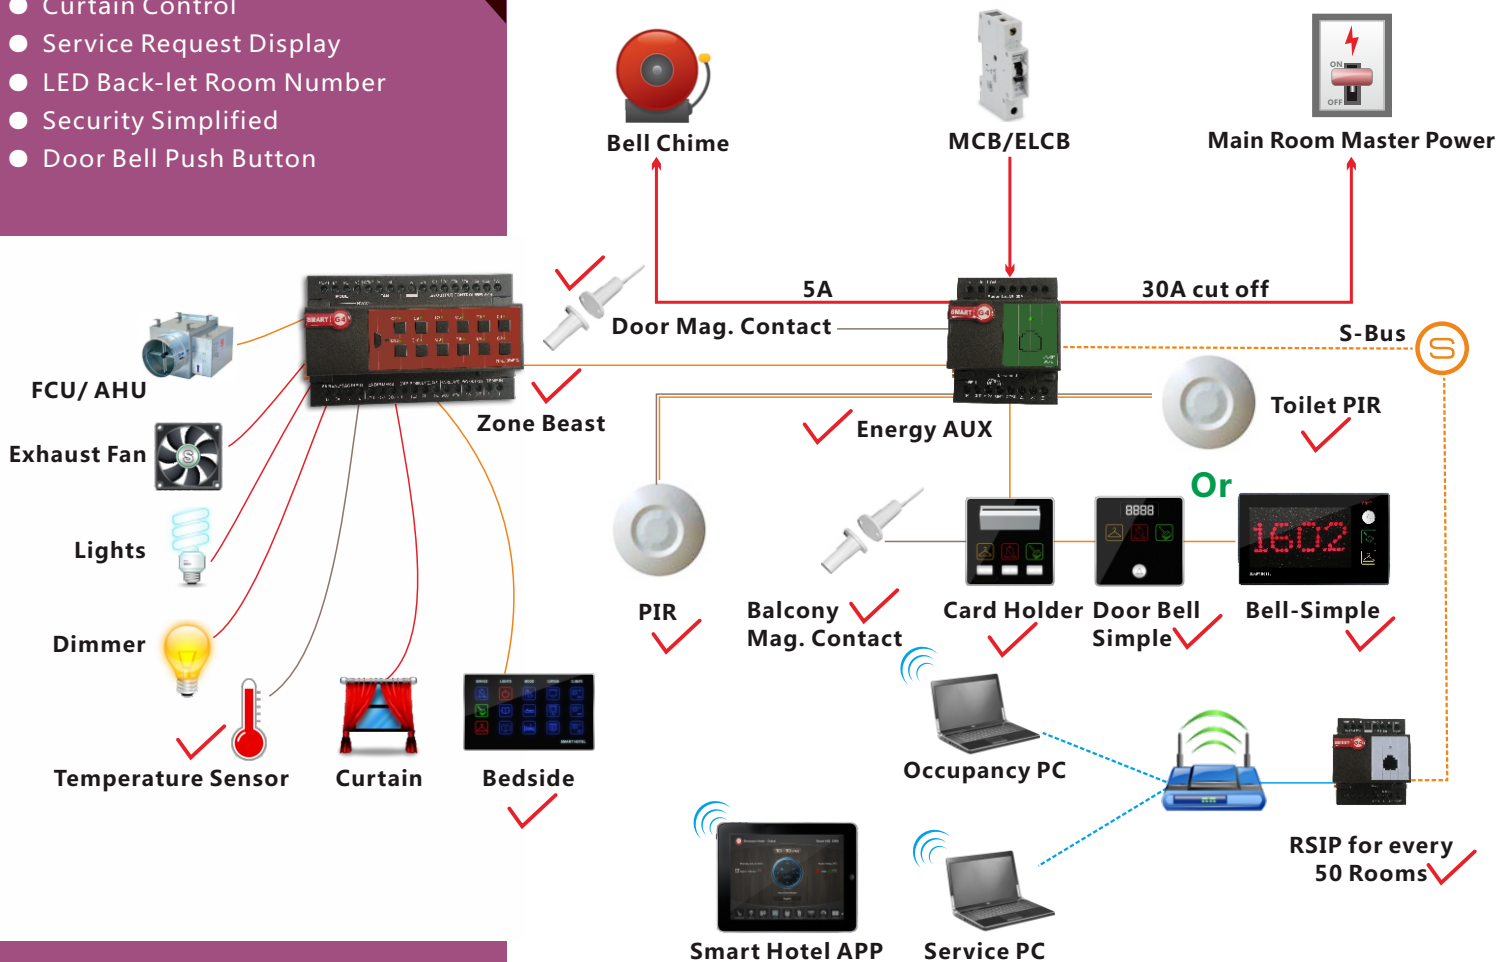

- 50 - 75 USD 463/Room (Small)  
Rooms USD 478/Room (Large Bell)
- 76-125 USD 405/Room (Small)  
Rooms USD 418/Room (Large Bell)
- 1 2 6 + USD 376/Room (Small)  
Rooms USD 389/Room (Large Bell)

Free APP

Price Valid For  $\geq$  50 Hotel Rooms Minimum

- Energy Saving
- FCU/AHU/VAV Control
- Lighting, Dimming & Moods
- Curtain Control
- Service Request Display
- LED Back-let Room Number
- Security Simplified
- Door Bell Push Button

## Service & Energy Master

- **(Occupancy Flag)** Check & reports occupancy Status online (Vacant/Occupied)
- **(Energy Smart)** Built in Logic that Works Simply:
  - If no occupancy (Vacant)=energy save
  - If balcony door is open=off AC
  - If occupied=power on
- **(Security)** Alert at Reception Station If Guest Room Door is Forgotten Open
- **(Moonlighting)** Send Warning in Case any one used Room while not Sold
- **(Device Monitoring)** Equipment Status Watch Dog Provided Free with This Package
- **(Service)** Request, Display and Management

Smart Hotel Bedside

**Included In This Package:**

- 1 Zone Beast (FCU/AHU/VAV/Temperature Control, Curtain Motor Control, Dimming and Lighting, Boiler/Exhaust)
- 1 Aux Power (Dual Power Supply 24VDC/12VDC, Smart Energy Logic, 3-Zone Dry Inputs, 2 Relays for Energy)
- 1 Bedside Touch Button Controller Wall Mountable (Moods, Service, Lights, Curtain, Air conditioning controls)
- 1 Simple Door Bell(Small/Big Room #) With Service LED Display
- 1 Card Holder(Service + Request + Energy)
- 2 Magnetic Door / Window Contacts (Reed Switch)
- 2 Ceiling PIR Motion Detector
- 4 Connectors (4D)
- 1 Temp1 Temperature Sensor
- 1 Free Smart Hotel APP download,
- 1 Free Equipment Watch Dog SW,
- Free RSIP Bridge (1 For Every 50 Rooms)