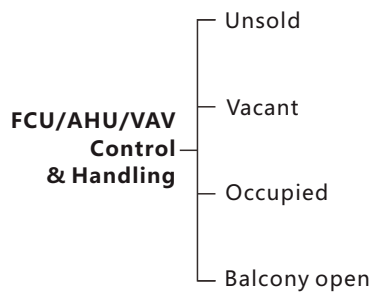

Price Valid For  $\geq$  50 Hotel Rooms Minimum

- Energy Saving
- FCU/AHU/VAV Control
- Lighting, Dimming & Moods
- Curtain Control
- Service Request Display
- LED Back-let Room Number
- Security Simplified
- Door Bell Push Button

## Service & Energy Master

- **(Occupancy Flag)** Check & reports occupancy Status online (Vacant/Occupied)
- **(Energy Smart)** Built in Logic that Works Simply:
  - If no occupancy (Vacant)=energy save
  - If balcony door is open=off AC
  - If occupied=power on
- **(Security)** Alert at Reception Station If Guest Room Door is Forgotten Open
- **(Moonlighting)** Send Warning in Case any one used Room while not Sold
- **(Device Monitoring)** Equipment Status Watch Dog Provided Free with This Package
- **(Service)** Request, Display and Management