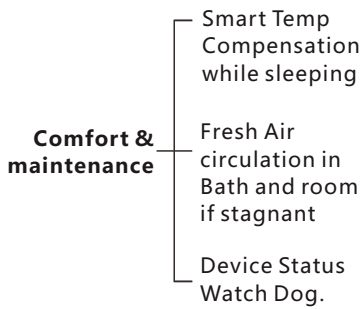

Free APP

50-75 Rooms **USD 510/Room**
76-125 Rooms **USD 446/Room**
126+ Rooms **USD 415/Room**

Price Valid For ≥ 50 Hotel Rooms Minimum

- Energy Saving
- FCU/AHU/VAV Control
- Lighting, Dimming & Moods
- Curtain Control
- Service Request Display
- Integrated Door Access
- LED Back-let Room Number
- Security and Activity logging
- Door Bell Push Button with Access

HOTEL PACKAGES **G**

Service & Energy Master

- **(Occupancy Flag)** Check & reports occupancy Status online (Vacant/Occupied)
- **(Energy Smart)** Built in Logic that Works Simply:
 - If no occupancy (Vacant)=energy save
 - If balcony door is open=off AC
 - If occupied=power on
- **(Security)** Alert at Reception Station If Guest Room Door is Forgotten Open
- **(Moonlighting)** Send Warning in Case any one used Room while not Sold
- **(Device Monitoring)** Equipment Status Watch Dog Provided Free with This Package
- **(Service)** Request, Display and Management

Smart Hotel Bedside

Included In This Package:

- 1 Card Holder(Service + Request + Energy)
- 1 Door Access Panel (with Service Display, Bell Push and Room Number, Tamper and Mag Input+ +)
- 1 Zone Beast (FCU/AHU/VAV/Temperature Control, Curtain Motor Control, Dimming and Lighting, Boiler/Exhaust)
- 1 Aux Power (Dual Power Supply 24VDC/12VDC, Smart Energy Logic, 3- Zone Dry Inputs, 2 Relays for Energy)
- 1 Bedside Touch Button Controller Wall Mountable (Moods, Service, Lights, Curtain, Air conditioning controls)
- 2 Magnetic Door / Window Contacts (Reed Switch)
- 2 Ceiling PIR Motion Detector
- 4 Connectors (4D)
- 1 Temp1 Temperature Sensor
- 1 Free Smart Hotel APP download,
- 1 Free Equipment Watch Dog SW,
- 1 Free Card Management SW (1 Per Hotel with 50 Rooms Minimum),
- Free RSIP Bridge (1 For Every 50 Rooms)