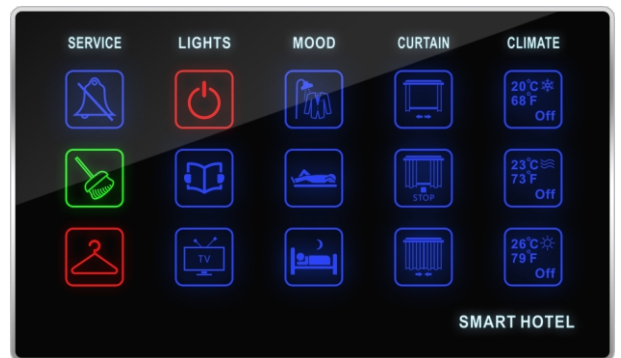

Free APP

50-75 Rooms **USD 510/Room**
76-125 Rooms **USD 446/Room**
126+ Rooms **USD 415/Room**

Price Valid For ≥ 50 Hotel Rooms Minimum

- Energy Saving
- FCU/AHU/VAV Control
- Lighting, Dimming & Moods
- Curtain Control
- Service Request Display
- Integrated Door Access
- LED Back-let Room Number
- Security and Activity logging
- Door Bell Push Button with Access

HOTEL PACKAGES **G**

Service & Energy Master

- **(Occupancy Flag)** Check & reports occupancy Status online (Vacant/Occupied)
- **(Energy Smart)** Built in Logic that Works Simply:
 - If no occupancy (Vacant)=energy save
 - If balcony door is open=off AC
 - If occupied=power on
- **(Security)** Alert at Reception Station If Guest Room Door is Forgotten Open
- **(Moonlighting)** Send Warning in Case any one used Room while not Sold
- **(Device Monitoring)** Equipment Status Watch Dog Provided Free with This Package
- **(Service)** Request, Display and Management

Smart Hotel Bedside

Included In This Package:

- 1 Card Holder(Service + Request + Energy)
- 1 Door Access Panel (with Service Display, Bell Push and Room Number, Tamper and Mag Input+ +)
- 1 Zone Beast (FCU/AHU/VAV/Temperature Control, Curtain Motor Control, Dimming and Lighting, Boiler/Exhaust)
- 1 Aux Power (Dual Power Supply 24VDC/12VDC, Smart Energy Logic, 3- Zone Dry Inputs, 2 Relays for Energy)
- 1 Bedside Touch Button Controller Wall Mountable (Moods, Service, Lights, Curtain, Air conditioning controls)
- 2 Magnetic Door / Window Contacts (Reed Switch)
- 2 Ceiling PIR Motion Detector
- 4 Connectors (4D)
- 1 Temp1 Temperature Sensor
- 1 Free Smart Hotel APP download,
- 1 Free Equipment Watch Dog SW,
- 1 Free Card Management SW (1 Per Hotel with 50 Rooms Minimum),
- Free RSIP Bridge (1 For Every 50 Rooms)

Smart Hotel Door Access