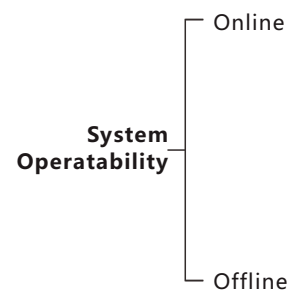

HOTEL PACKAGES **G**

Service & Energy Master

- **(Occupancy Flag)** Check & reports occupancy Status online (Vacant/Occupied)
- **(Energy Smart)** Built in Logic that Works Simply:
 - If no occupancy (Vacant)=energy save
 - If balcony door is open=off AC
 - If occupied=power on
- **(Security)** Alert at Reception Station If Guest Room Door is Forgotten Open
- **(Moonlighting)** Send Warning in Case any one used Room while not Sold
- **(Device Monitoring)** Equipment Status Watch Dog Provided Free with This Package
- **(Service)** Request, Display and Management