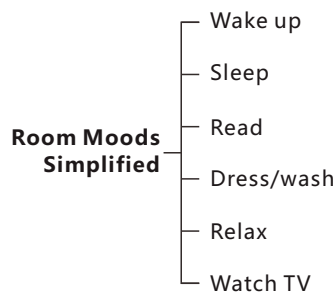

Free APP

50-75 Rooms **USD 510/Room**
76-125 Rooms **USD 446/Room**
126+ Rooms **USD 415/Room**

Price Valid For ≥ 50 Hotel Rooms Minimum

- Energy Saving
- FCU/AHU/VAV Control
- Lighting, Dimming & Moods
- Curtain Control
- Service Request Display
- Integrated Door Access
- LED Back-let Room Number
- Security and Activity logging
- Door Bell Push Button with Access

HOTEL PACKAGES **G**

Service & Energy Master

- **(Occupancy Flag)** Check & reports occupancy Status online (Vacant/Occupied)
- **(Energy Smart)** Built in Logic that Works Simply:
 - If no occupancy (Vacant)=energy save
 - If balcony door is open=off AC
 - If occupied=power on
- **(Security)** Alert at Reception Station If Guest Room Door is Forgotten Open
- **(Moonlighting)** Send Warning in Case any one used Room while not Sold
- **(Device Monitoring)** Equipment Status Watch Dog Provided Free with This Package
- **(Service)** Request, Display and Management

Smart Hotel Bedside

Included In This Package:

- 1 Card Holder(Service + Request + Energy)
- 1 Door Access Panel (with Service Display, Bell Push and Room Number, Tamper and Mag Input+ +)
- 1 Zone Beast (FCU/AHU/VAV/Temperature Control, Curtain Motor Control, Dimming and Lighting, Boiler/Exhaust)
- 1 Aux Power (Dual Power Supply 24VDC/12VDC, Smart Energy Logic, 3- Zone Dry Inputs, 2 Relays for Energy)
- 1 Bedside Touch Button Controller Wall Mountable (Moods, Service, Lights, Curtain, Air conditioning controls)
- 2 Magnetic Door / Window Contacts (Reed Switch)
- 2 Ceiling PIR Motion Detector
- 4 Connectors (4D)
- 1 Temp1 Temperature Sensor
- 1 Free Smart Hotel APP download,
- 1 Free Equipment Watch Dog SW,
- 1 Free Card Management SW (1 Per Hotel with 50 Rooms Minimum),
- Free RSIP Bridge (1 For Every 50 Rooms)