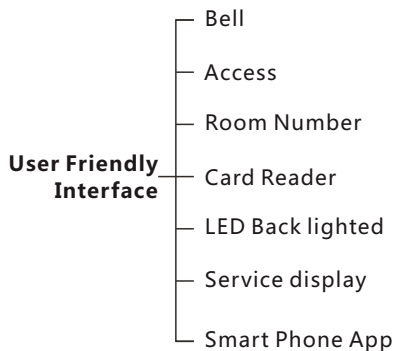

Free APP

50-75 Rooms **USD 510/Room**
76-125 Rooms **USD 446/Room**
126+ Rooms **USD 415/Room**

Price Valid For ≥ 50 Hotel Rooms Minimum

- Energy Saving
- FCU/AHU/VAV Control
- Lighting, Dimming & Moods
- Curtain Control
- Service Request Display
- Integrated Door Access
- LED Back-let Room Number
- Security and Activity logging
- Door Bell Push Button with Access

HOTEL PACKAGES **G**

Service & Energy Master

- **(Occupancy Flag)** Check & reports occupancy Status online (Vacant/Occupied)
- **(Energy Smart)** Built in Logic that Works Simply:
 - If no occupancy (Vacant)=energy save
 - If balcony door is open=off AC
 - If occupied=power on
- **(Security)** Alert at Reception Station If Guest Room Door is Forgotten Open
- **(Moonlighting)** Send Warning in Case any one used Room while not Sold
- **(Device Monitoring)** Equipment Status Watch Dog Provided Free with This Package
- **(Service)** Request, Display and Management

Smart Hotel Bedside

Included In This Package:

- 1 Card Holder(Service + Request + Energy)
- 1 Door Access Panel (with Service Display, Bell Push and Room Number, Tamper and Mag Input+ +)
- 1 Zone Beast (FCU/AHU/VAV/Temperature Control, Curtain Motor Control, Dimming and Lighting, Boiler/Exhaust)
- 1 Aux Power (Dual Power Supply 24VDC/12VDC, Smart Energy Logic, 3- Zone Dry Inputs, 2 Relays for Energy)
- 1 Bedside Touch Button Controller Wall Mountable (Moods, Service, Lights, Curtain, Air conditioning controls)
- 2 Magnetic Door / Window Contacts (Reed Switch)
- 2 Ceiling PIR Motion Detector
- 4 Connectors (4D)
- 1 Temp1 Temperature Sensor
- 1 Free Smart Hotel APP download,
- 1 Free Equipment Watch Dog SW,
- 1 Free Card Management SW (1 Per Hotel with 50 Rooms Minimum),
- Free RSIP Bridge (1 For Every 50 Rooms)

Smart Hotel Door Access