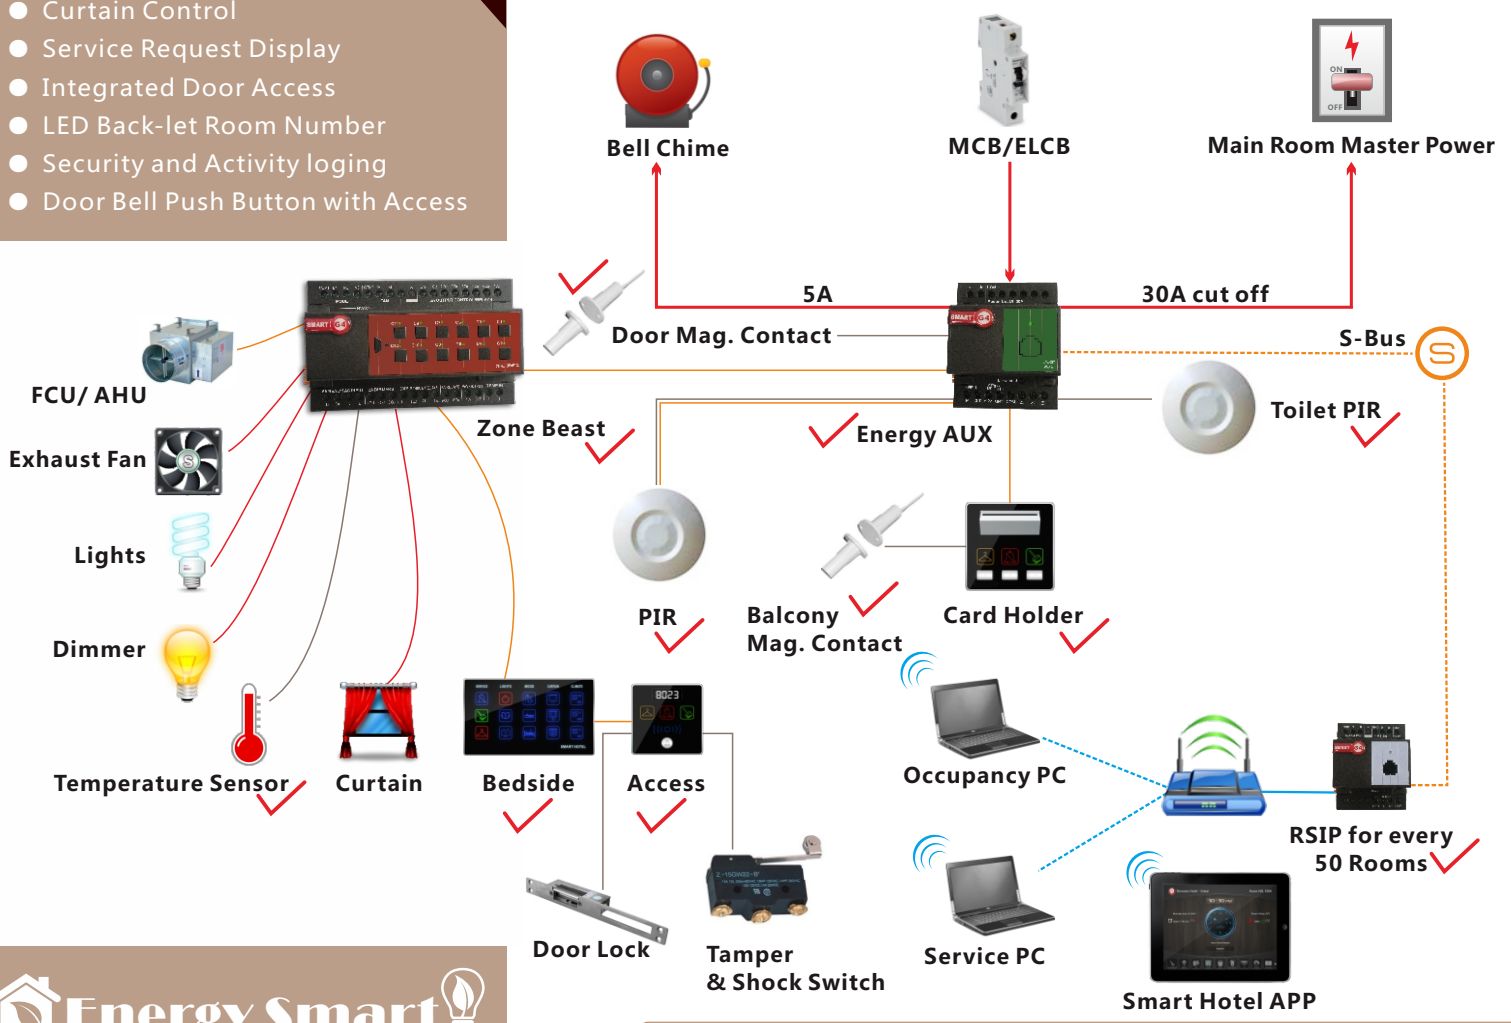

Free APP

50-75 Rooms **USD 510/Room**
76-125 Rooms **USD 446/Room**
126+ Rooms **USD 415/Room**

Price Valid For ≥ 50 Hotel Rooms Minimum

- Energy Saving
- FCU/AHU/VAV Control
- Lighting, Dimming & Moods
- Curtain Control
- Service Request Display
- Integrated Door Access
- LED Back-let Room Number
- Security and Activity logging
- Door Bell Push Button with Access

HOTEL PACKAGES **G**

Service & Energy Master

- **(Occupancy Flag)** Check & reports occupancy Status online (Vacant/Occupied)
- **(Energy Smart)** Built in Logic that Works Simply:
 - If no occupancy (Vacant)=energy save
 - If balcony door is open=off AC
 - If occupied=power on
- **(Security)** Alert at Reception Station If Guest Room Door is Forgotten Open
- **(Moonlighting)** Send Warning in Case any one used Room while not Sold
- **(Device Monitoring)** Equipment Status Watch Dog Provided Free with This Package
- **(Service)** Request, Display and Management

Smart Hotel Bedside

Included In This Package:

- 1 Card Holder(Service + Request + Energy)
- 1 Door Access Panel (with Service Display, Bell Push and Room Number, Tamper and Mag Input+ +)
- 1 Zone Beast (FCU/AHU/VAV/Temperature Control, Curtain Motor Control, Dimming and Lighting, Boiler/Exhaust)
- 1 Aux Power (Dual Power Supply 24VDC/12VDC, Smart Energy Logic, 3- Zone Dry Inputs, 2 Relays for Energy)
- 1 Bedside Touch Button Controller Wall Mountable (Moods, Service, Lights, Curtain, Air conditioning controls)
- 2 Magnetic Door / Window Contacts (Reed Switch)
- 2 Ceiling PIR Motion Detector
- 4 Connectors (4D)
- 1 Temp1 Temperature Sensor
- 1 Free Smart Hotel APP download,
- 1 Free Equipment Watch Dog SW,
- 1 Free Card Management SW (1 Per Hotel with 50 Rooms Minimum),
- Free RSIP Bridge (1 For Every 50 Rooms)

Smart Hotel Door Access