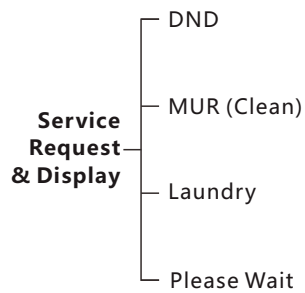

Free APP

50-75 Rooms **USD 510/Room**
76-125 Rooms **USD 446/Room**
126+ Rooms **USD 415/Room**

Price Valid For ≥ 50 Hotel Rooms Minimum

- Energy Saving
- FCU/AHU/VAV Control
- Lighting, Dimming & Moods
- Curtain Control
- Service Request Display
- Integrated Door Access
- LED Back-let Room Number
- Security and Activity logging
- Door Bell Push Button with Access

HOTEL PACKAGES **G**

Service & Energy Master

- **(Occupancy Flag)** Check & reports occupancy Status online (Vacant/Occupied)
- **(Energy Smart)** Built in Logic that Works Simply:
 - If no occupancy (Vacant)=energy save
 - If balcony door is open=off AC
 - If occupied=power on
- **(Security)** Alert at Reception Station If Guest Room Door is Forgotten Open
- **(Moonlighting)** Send Warning in Case any one used Room while not Sold
- **(Device Monitoring)** Equipment Status Watch Dog Provided Free with This Package
- **(Service)** Request, Display and Management