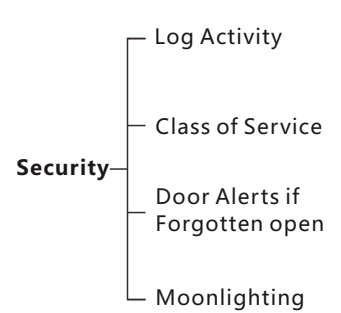

Free APP

50-75 Rooms **USD 510/Room**
76-125 Rooms **USD 446/Room**
126+ Rooms **USD 415/Room**

Price Valid For ≥ 50 Hotel Rooms Minimum

- Energy Saving
- FCU/AHU/VAV Control
- Lighting, Dimming & Moods
- Curtain Control
- Service Request Display
- Integrated Door Access
- LED Back-let Room Number
- Security and Activity logging
- Door Bell Push Button with Access

HOTEL PACKAGES **G**

Service & Energy Master

- **(Occupancy Flag)** Check & reports occupancy Status online (Vacant/Occupied)
- **(Energy Smart)** Built in Logic that Works Simply:
 - If no occupancy (Vacant)=energy save
 - If balcony door is open=off AC
 - If occupied=power on
- **(Security)** Alert at Reception Station If Guest Room Door is Forgotten Open
- **(Moonlighting)** Send Warning in Case any one used Room while not Sold
- **(Device Monitoring)** Equipment Status Watch Dog Provided Free with This Package
- **(Service)** Request, Display and Management

Smart Hotel Bedside

Included In This Package:

- 1 Card Holder(Service + Request + Energy)
- 1 Door Access Panel (with Service Display, Bell Push and Room Number, Tamper and Mag Input+ +)
- 1 Zone Beast (FCU/AHU/VAV/Temperature Control, Curtain Motor Control, Dimming and Lighting, Boiler/Exhaust)
- 1 Aux Power (Dual Power Supply 24VDC/12VDC, Smart Energy Logic, 3- Zone Dry Inputs, 2 Relays for Energy)
- 1 Bedside Touch Button Controller Wall Mountable (Moods, Service, Lights, Curtain, Air conditioning controls)
- 2 Magnetic Door / Window Contacts (Reed Switch)
- 2 Ceiling PIR Motion Detector
- 4 Connectors (4D)
- 1 Temp1 Temperature Sensor
- 1 Free Smart Hotel APP download,
- 1 Free Equipment Watch Dog SW,
- 1 Free Card Management SW (1 Per Hotel with 50 Rooms Minimum),
- Free RSIP Bridge (1 For Every 50 Rooms)