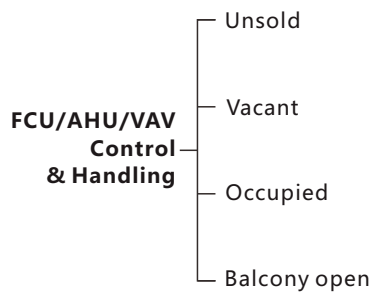

Free APP

50-75 Rooms **USD 510/Room**
76-125 Rooms **USD 446/Room**
126+ Rooms **USD 415/Room**

Price Valid For ≥ 50 Hotel Rooms Minimum

- Energy Saving
- FCU/AHU/VAV Control
- Lighting, Dimming & Moods
- Curtain Control
- Service Request Display
- Integrated Door Access
- LED Back-let Room Number
- Security and Activity logging
- Door Bell Push Button with Access

HOTEL PACKAGES **G**

Service & Energy Master

- **(Occupancy Flag)** Check & reports occupancy Status online (Vacant/Occupied)
- **(Energy Smart)** Built in Logic that Works Simply:
 - If no occupancy (Vacant)=energy save
 - If balcony door is open=off AC
 - If occupied=power on
- **(Security)** Alert at Reception Station If Guest Room Door is Forgotten Open
- **(Moonlighting)** Send Warning in Case any one used Room while not Sold
- **(Device Monitoring)** Equipment Status Watch Dog Provided Free with This Package
- **(Service)** Request, Display and Management

Smart Hotel Bedside

Included In This Package:

- 1 Card Holder(Service + Request + Energy)
- 1 Door Access Panel (with Service Display, Bell Push and Room Number, Tamper and Mag Input+ +)
- 1 Zone Beast (FCU/AHU/VAV/Temperature Control, Curtain Motor Control, Dimming and Lighting, Boiler/Exhaust)
- 1 Aux Power (Dual Power Supply 24VDC/12VDC, Smart Energy Logic, 3- Zone Dry Inputs, 2 Relays for Energy)
- 1 Bedside Touch Button Controller Wall Mountable (Moods, Service, Lights, Curtain, Air conditioning controls)
- 2 Magnetic Door / Window Contacts (Reed Switch)
- 2 Ceiling PIR Motion Detector
- 4 Connectors (4D)
- 1 Temp1 Temperature Sensor
- 1 Free Smart Hotel APP download,
- 1 Free Equipment Watch Dog SW,
- 1 Free Card Management SW (1 Per Hotel with 50 Rooms Minimum),
- Free RSIP Bridge (1 For Every 50 Rooms)