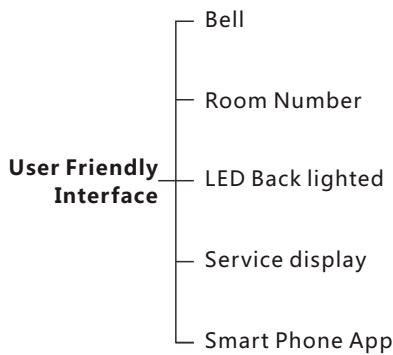

50-75 Rooms **USD 330/Room**

76-125 Rooms **USD 289/Room**

126+ Rooms **USD 268/Room**

Free APP

Price Valid For ≥ 50 Hotel Rooms Minimum

- Energy Saving
- Security Simplified
- Service Request Management
- Vacancy Status
- AC Shut off Logic
- Occupancy Check Logic
- Works both Online/Offline
- Bell Push Button
- LED Room Number

HOTEL PACKAGES

Service & Energy Master

- **(Occupancy Flag)** Check & reports occupancy Status online (Vacant/Occupied)
- **(Energy Smart)** Built in Logic that Works Simply:
 - If no occupancy (Vacant)=energy save
 - If balcony door is open=off AC
 - If occupied=power on
- **(Security)** Alert at Reception Station If Guest Room Door is Forgotten Open
- **(Moonlighting)** Send Warning in Case any one used Room while not Sold
- **(Device Monitoring)** Equipment Status Watch Dog Provided Free with This Package
- **(Service)** Request, Display and Management

Elegant Customizable LED Back-let Simple

6 Button Switch

Elegant Modern User Panels
Back-Let Room Number
Door Bell Push Button
Service request and Display
Energy Saving (Key Card Holder)

Hotel Bell with Service

Key card Holder with Service

Included In This Package:

- 1 Card Holder(Service + Request + Energy)
- 1 Zone Beast (FCU/AHU/VAV/Temperature Control, Curtain Motor Control, Dimming and Lighting, Boiler/Exhaust)
- 1 Aux Power (Dual Power Supply 24VDC/12VDC, Smart Energy Logic, 3-Zone Dry Inputs, 2 Relays for Energy)
- 1 Simple Door Bell(Small/Big Room #) With Service LED Display
- 2 Magnetic Door / Window Contacts (Reed Switch)
- 1 Ceiling PIR Motion Detector
- 2 6Button Soft switches (Bath and Bedside)
- 5 Connectors (4D)
- 1 Temp1 Temperature Sensor
- 1 Free Smart Hotel APP download,
- 1 Free Equipment Watch Dog SW,
- Free RSIP Bridge (1 For Every 50 Rooms)