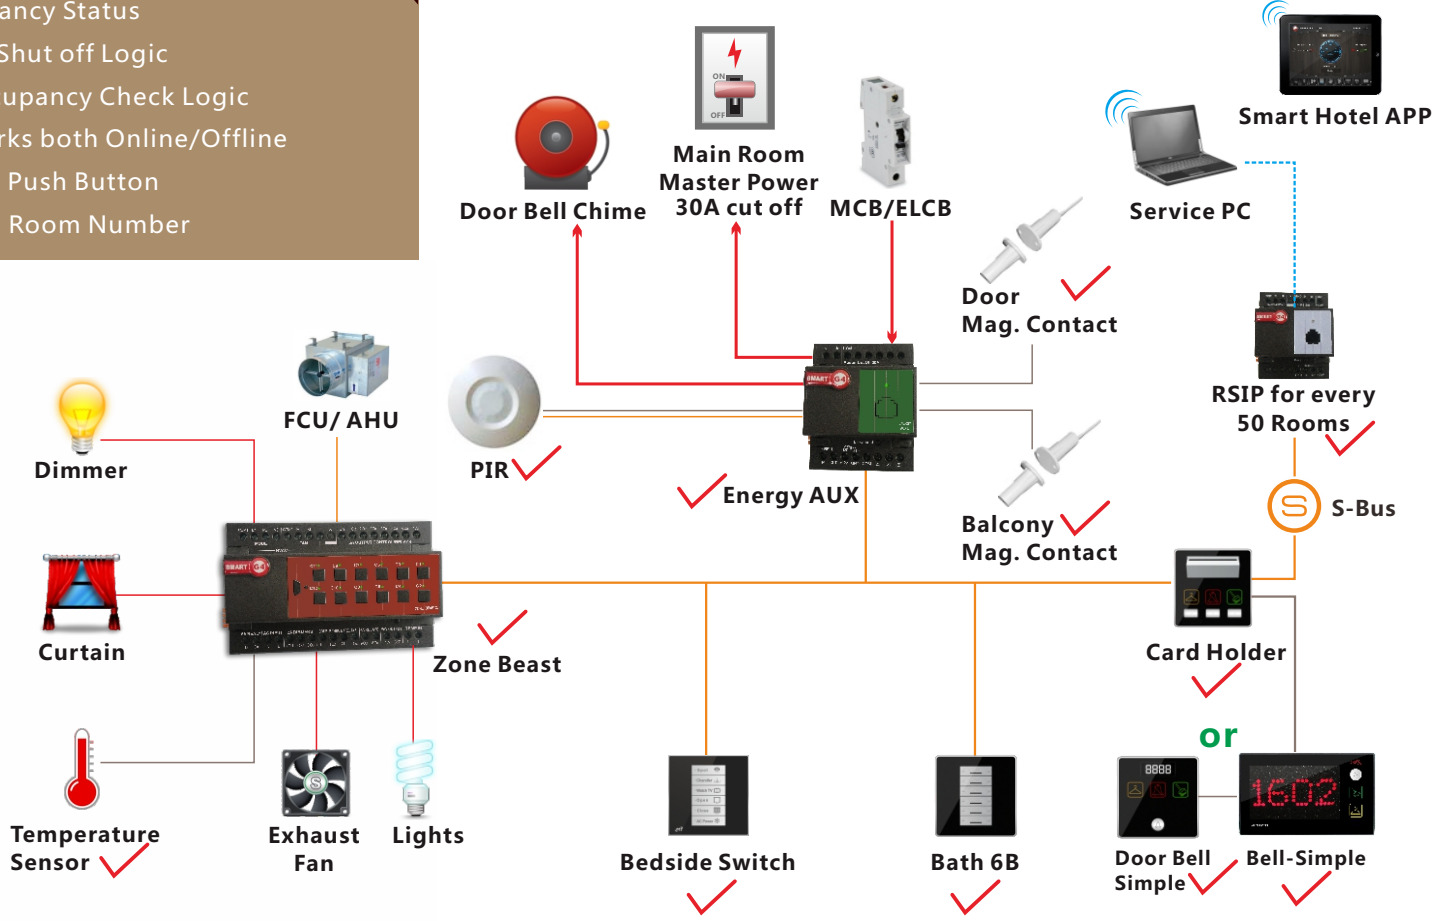

50-75 Rooms **USD 330/Room**

76-125 Rooms **USD 289/Room**

126+ Rooms **USD 268/Room**

Free APP

Price Valid For ≥ 50 Hotel Rooms Minimum

- Energy Saving
- Security Simplified
- Service Request Management
- Vacancy Status
- AC Shut off Logic
- Occupancy Check Logic
- Works both Online/Offline
- Bell Push Button
- LED Room Number

HOTEL PACKAGES

Service & Energy Master

- **(Occupancy Flag)** Check & reports occupancy Status online (Vacant/Occupied)
- **(Energy Smart)** Built in Logic that Works Simply:
 - If no occupancy (Vacant)=energy save
 - If balcony door is open=off AC
 - If occupied=power on
- **(Security)** Alert at Reception Station If Guest Room Door is Forgotten Open
- **(Moonlighting)** Send Warning in Case any one used Room while not Sold
- **(Device Monitoring)** Equipment Status Watch Dog Provided Free with This Package
- **(Service)** Request, Display and Management

Elegant Customizable LED Back-let Simple

6 Button Switch

Elegant Modern User Panels
Back-Let Room Number
Door Bell Push Button
Service request and Display
Energy Saving (Key Card Holder)

Hotel Bell with Service

Key card Holder with Service

Included In This Package:

- 1 Card Holder(Service + Request + Energy)
- 1 Zone Beast (FCU/AHU/VAV/Temperature Control, Curtain Motor Control, Dimming and Lighting, Boiler/Exhaust)
- 1 Aux Power (Dual Power Supply 24VDC/12VDC, Smart Energy Logic, 3-Zone Dry Inputs, 2 Relays for Energy)
- 1 Simple Door Bell(Small/Big Room #) With Service LED Display
- 2 Magnetic Door / Window Contacts (Reed Switch)
- 1 Ceiling PIR Motion Detector
- 2 6Button Soft switches (Bath and Bedside)
- 5 Connectors (4D)
- 1 Temp1 Temperature Sensor
- 1 Free Smart Hotel APP download,
- 1 Free Equipment Watch Dog SW,
- Free RSIP Bridge (1 For Every 50 Rooms)