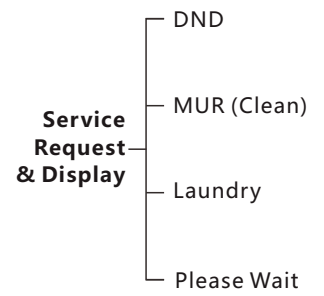

50-75 Rooms **USD 330/Room**

76-125 Rooms **USD 289/Room**

126+ Rooms **USD 268/Room**

Free APP

Price Valid For ≥ 50 Hotel Rooms Minimum

- Energy Saving
- Security Simplified
- Service Request Management
- Vacancy Status
- AC Shut off Logic
- Occupancy Check Logic
- Works both Online/Offline
- Bell Push Button
- LED Room Number

HOTEL PACKAGES

Service & Energy Master

- **(Occupancy Flag)** Check & reports occupancy Status online (Vacant/Occupied)
- **(Energy Smart)** Built in Logic that Works Simply:
 - If no occupancy (Vacant)=energy save
 - If balcony door is open=off AC
 - If occupied=power on
- **(Security)** Alert at Reception Station If Guest Room Door is Forgotten Open
- **(Moonlighting)** Send Warning in Case any one used Room while not Sold
- **(Device Monitoring)** Equipment Status Watch Dog Provided Free with This Package
- **(Service)** Request, Display and Management