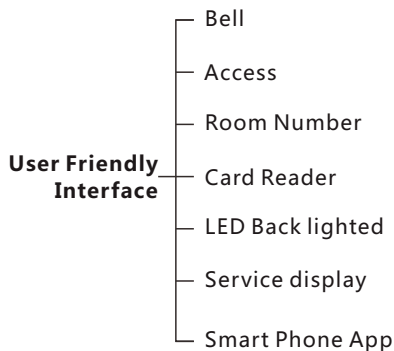

- Energy Saving
- Security Simplified
- Service Request Management
- Vacancy Status
- AC Shut off Logic
- Occupancy Check Logic
- Works both Online/Offline
- Bell Push Button
- LED Room Number

Energy Smart

www.SmartHomeBus.com
www.SmartHotelControl.com

SMART INDUSTRY CORP. USA

THE BEST CHOICE FOR HOTEL GRMS AUTOMATION

- **(Occupancy Flag)** Check & reports occupancy Status online (Vacant/Occupied)
- **(Energy Smart)** Built in Logic that Works Simply:
 - If no occupancy (Vacant)=energy save
 - If balcony door is open=off AC
 - If occupied=power on
- **(Security)** Alert at Reception Station If Guest Room Door is Forgotten Open
- **(Moonlighting)** Send Warning in Case any one used Room while not Sold
- **(Device Monitoring)** Equipment Status Watch Dog Provided Free with This Package
- **(Service)** Request, Display and Management

Elegant Customizable LED Back-let Simple

6 Button Switch

Included In This Package:

- 1 Card Holder(Service + Request + Energy)
- 1 Door Access Panel (with Service Display, Bell Push and Room Number, Tamper and Mag Input ++)
- 1 Zone Beast (FCU/AHU/VAV/Temperature Control, Curtain Motor Control, Dimming and Lighting, Boiler/Exhaust)
- 1 Aux Power (Dual Power Supply 24VDC/12VDC, Smart Energy Logic, 3-Zone Dry Inputs, 2 Relays for Energy)
- 2 6Button Switches (Presets and Moods + Channels and Curtain Control). Bath and Bedside use
- 2 Magnetic Door / Window Contacts (Reed Switch)
- 1 Ceiling PIR Motion Detector
- 5 Connectors (4D)
- 1 Temp1 Temperature Sensor
- 1 Free Smart Hotel APP download,
- 1 Free Equipment Watch Dog SW,
- 1 Free Card Management SW (1 Per Hotel with 50 Rooms Minimum),
- Free RSIP Bridge (1 For Every 50 Rooms)

Smart Hotel Door Access