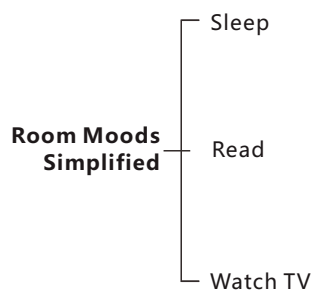

- Energy Saving
- Security Simplified
- Service Request Management
- Vacancy Status
- AC Shut off Logic
- Occupancy Check Logic
- Works both Online/Offline
- Bell Push Button
- LED Room Number

Energy Smart

www.SmartHomeBus.com
www.SmartHotelControl.com

SMART INDUSTRY CORP. USA

THE BEST CHOICE FOR HOTEL GRMS AUTOMATION

- **(Occupancy Flag)** Check & reports occupancy Status online (Vacant/Occupied)
- **(Energy Smart)** Built in Logic that Works Simply:
 - If no occupancy (Vacant)=energy save
 - If balcony door is open=off AC
 - If occupied=power on
- **(Security)** Alert at Reception Station If Guest Room Door is Forgotten Open
- **(Moonlighting)** Send Warning in Case any one used Room while not Sold
- **(Device Monitoring)** Equipment Status Watch Dog Provided Free with This Package
- **(Service)** Request, Display and Management

Elegant Customizable LED Back-let Simple

6 Button Switch

Included In This Package:

- 1 Card Holder(Service + Request + Energy)
- 1 Door Access Panel (with Service Display, Bell Push and Room Number, Tamper and Mag Input ++)
- 1 Zone Beast (FCU/AHU/VAV/Temperature Control, Curtain Motor Control, Dimming and Lighting, Boiler/Exhaust)
- 1 Aux Power (Dual Power Supply 24VDC/12VDC, Smart Energy Logic, 3-Zone Dry Inputs, 2 Relays for Energy)
- 2 6Button Switches (Presets and Moods + Channels and Curtain Control). Bath and Bedside use
- 2 Magnetic Door / Window Contacts (Reed Switch)
- 1 Ceiling PIR Motion Detector
- 5 Connectors (4D)
- 1 Temp1 Temperature Sensor
- 1 Free Smart Hotel APP download,
- 1 Free Equipment Watch Dog SW,
- 1 Free Card Management SW (1 Per Hotel with 50 Rooms Minimum),
- Free RSIP Bridge (1 For Every 50 Rooms)