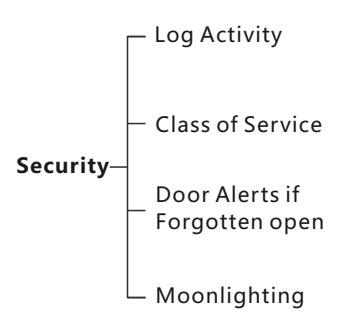

- Energy Saving
- Security Simplified
- Service Request Management
- Vacancy Status
- AC Shut off Logic
- Occupancy Check Logic
- Works both Online/Offline
- Bell Push Button
- LED Room Number

Energy Smart

www.SmartHomeBus.com
www.SmartHotelControl.com

SMART INDUSTRY CORP. USA

THE BEST CHOICE FOR HOTEL GRMS AUTOMATION

- **(Occupancy Flag)** Check & reports occupancy Status online (Vacant/Occupied)
- **(Energy Smart)** Built in Logic that Works Simply:
 - If no occupancy (Vacant)=energy save
 - If balcony door is open=off AC
 - If occupied=power on
- **(Security)** Alert at Reception Station If Guest Room Door is Forgotten Open
- **(Moonlighting)** Send Warning in Case any one used Room while not Sold
- **(Device Monitoring)** Equipment Status Watch Dog Provided Free with This Package
- **(Service)** Request, Display and Management

Elegant Customizable LED Back-let Simple

6 Button Switch

Included In This Package:

- 1 Card Holder(Service + Request + Energy)
- 1 Door Access Panel (with Service Display, Bell Push and Room Number, Tamper and Mag Input ++)
- 1 Zone Beast (FCU/AHU/VAV/Temperature Control, Curtain Motor Control, Dimming and Lighting, Boiler/Exhaust)
- 1 Aux Power (Dual Power Supply 24VDC/12VDC, Smart Energy Logic, 3-Zone Dry Inputs, 2 Relays for Energy)
- 2 6Button Switches (Presets and Moods + Channels and Curtain Control). Bath and Bedside use
- 2 Magnetic Door / Window Contacts (Reed Switch)
- 1 Ceiling PIR Motion Detector
- 5 Connectors (4D)
- 1 Temp1 Temperature Sensor
- 1 Free Smart Hotel APP download,
- 1 Free Equipment Watch Dog SW,
- 1 Free Card Management SW (1 Per Hotel with 50 Rooms Minimum),
- Free RSIP Bridge (1 For Every 50 Rooms)