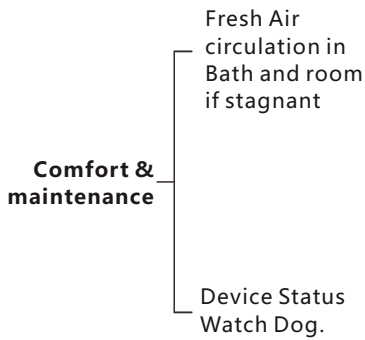

- Energy Saving
- Security Simplified
- Service Request Management
- Vacancy Status
- AC Shut off Logic
- Occupancy Check Logic
- Works both Online/Offline
- Bell Push Button
- LED Room Number

Energy Smart

www.SmartHomeBus.com
www.SmartHotelControl.com

SMART INDUSTRY CORP. USA

THE BEST CHOICE FOR HOTEL GRMS AUTOMATION

- **(Occupancy Flag)** Check & reports occupancy Status online (Vacant/Occupied)
- **(Energy Smart)** Built in Logic that Works Simply:
 - If no occupancy (Vacant)=energy save
 - If balcony door is open=off AC
 - If occupied=power on
- **(Security)** Alert at Reception Station If Guest Room Door is Forgotten Open
- **(Moonlighting)** Send Warning in Case any one used Room while not Sold
- **(Device Monitoring)** Equipment Status Watch Dog Provided Free with This Package
- **(Service)** Request, Display and Management

Elegant Customizable LED Back-let Simple

6 Button Switch

Included In This Package:

- 1 Card Holder(Service + Request + Energy)
- 1 Door Access Panel (with Service Display, Bell Push and Room Number, Tamper and Mag Input ++)
- 1 Zone Beast (FCU/AHU/VAV/Temperature Control, Curtain Motor Control, Dimming and Lighting, Boiler/Exhaust)
- 1 Aux Power (Dual Power Supply 24VDC/12VDC, Smart Energy Logic, 3-Zone Dry Inputs, 2 Relays for Energy)
- 2 6Button Switches (Presets and Moods + Channels and Curtain Control). Bath and Bedside use
- 2 Magnetic Door / Window Contacts (Reed Switch)
- 1 Ceiling PIR Motion Detector
- 5 Connectors (4D)
- 1 Temp1 Temperature Sensor
- 1 Free Smart Hotel APP download,
- 1 Free Equipment Watch Dog SW,
- 1 Free Card Management SW (1 Per Hotel with 50 Rooms Minimum),
- Free RSIP Bridge (1 For Every 50 Rooms)