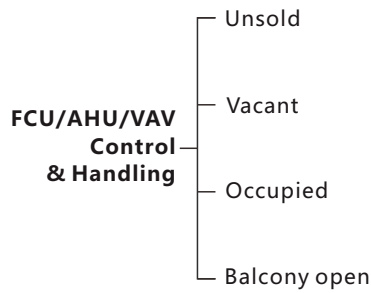

- **(Occupancy Flag)** Check & reports occupancy Status online (Vacant/Occupied)
- **(Energy Smart)** Built in Logic that Works Simply:
  - If no occupancy (Vacant)=energy save
  - If balcony door is open=off AC
  - If occupied=power on
- **(Security)** Alert at Reception Station If Guest Room Door is Forgotten Open
- **(Moonlighting)** Send Warning in Case any one used Room while not Sold
- **(Device Monitoring)** Equipment Status Watch Dog Provided Free with This Package
- **(Service)** Request, Display and Management

Elegant Customizable LED Back-let Simple