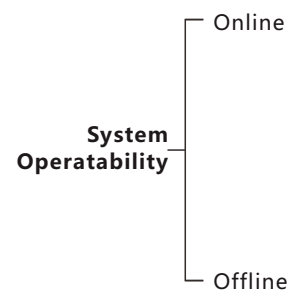

- **(Occupancy Flag)** Check & reports occupancy Status online (Vacant/Occupied)
- **(Energy Smart)** Built in Logic that Works Simply:
  - If no occupancy (Vacant)=energy save
  - If balcony door is open=off AC
  - If occupied=power on
- **(Security)** Alert at Reception Station If Guest Room Door is Forgotten Open
- **(Moonlighting)** Send Warning in Case any one used Room while not Sold
- **(Device Monitoring)** Equipment Status Watch Dog Provided Free with This Package
- **(Service)** Request, Display and Management

Elegant Customizable LED Back-let Simple