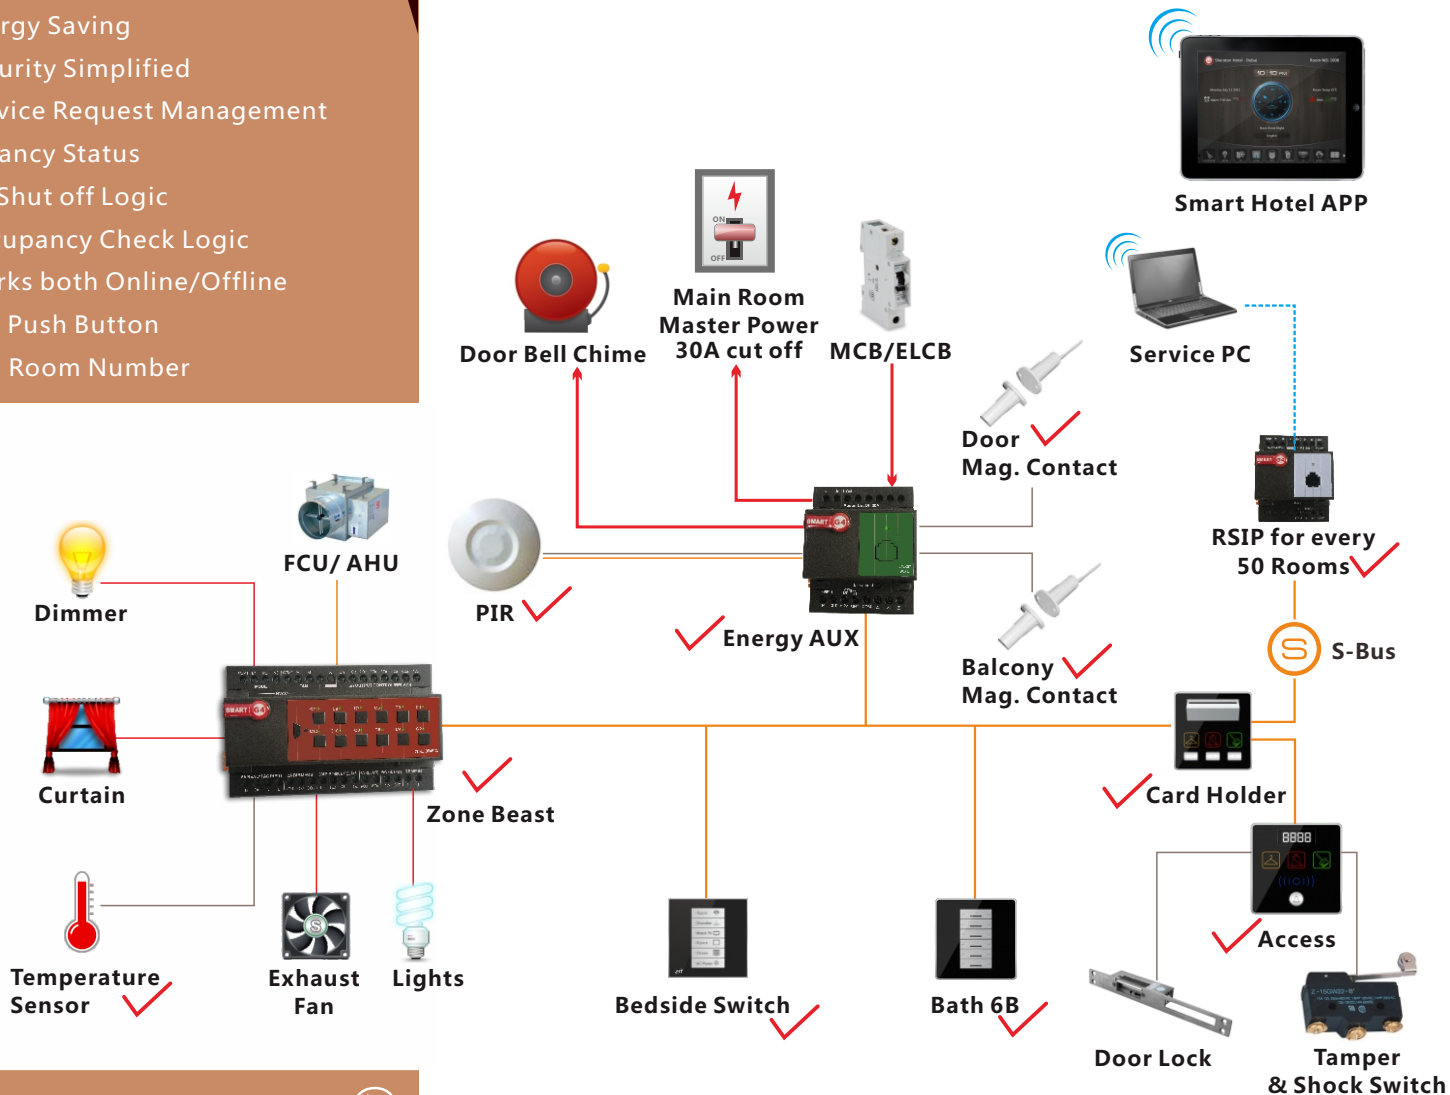

- Energy Saving
- Security Simplified
- Service Request Management
- Vacancy Status
- AC Shut off Logic
- Occupancy Check Logic
- Works both Online/Offline
- Bell Push Button
- LED Room Number

Energy Smart

www.SmartHomeBus.com
www.SmartHotelControl.com

SMART INDUSTRY CORP. USA

THE BEST CHOICE FOR HOTEL GRMS AUTOMATION

- **(Occupancy Flag)** Check & reports occupancy Status online (Vacant/Occupied)
- **(Energy Smart)** Built in Logic that Works Simply:
 - If no occupancy (Vacant)=energy save
 - If balcony door is open=off AC
 - If occupied=power on
- **(Security)** Alert at Reception Station If Guest Room Door is Forgotten Open
- **(Moonlighting)** Send Warning in Case any one used Room while not Sold
- **(Device Monitoring)** Equipment Status Watch Dog Provided Free with This Package
- **(Service)** Request, Display and Management

Elegant Customizable LED Back-let Simple

6 Button Switch

Included In This Package:

- 1 Card Holder(Service + Request + Energy)
- 1 Door Access Panel (with Service Display, Bell Push and Room Number, Tamper and Mag Input ++)
- 1 Zone Beast (FCU/AHU/VAV/Temperature Control, Curtain Motor Control, Dimming and Lighting, Boiler/Exhaust)
- 1 Aux Power (Dual Power Supply 24VDC/12VDC, Smart Energy Logic, 3-Zone Dry Inputs, 2 Relays for Energy)
- 2 6Button Switches (Presets and Moods + Channels and Curtain Control). Bath and Bedside use
- 2 Magnetic Door / Window Contacts (Reed Switch)
- 1 Ceiling PIR Motion Detector
- 5 Connectors (4D)
- 1 Temp1 Temperature Sensor
- 1 Free Smart Hotel APP download,
- 1 Free Equipment Watch Dog SW,
- 1 Free Card Management SW (1 Per Hotel with 50 Rooms Minimum),
- Free RSIP Bridge (1 For Every 50 Rooms)

Smart Hotel Door Access