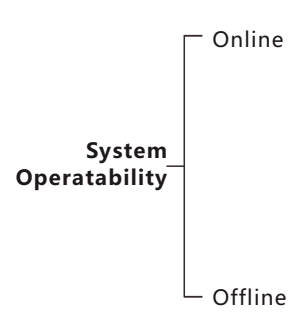

HOTEL PACKAGES

OPTIMUM ELEGANCE

- **(Occupancy Flag)** Check & reports occupancy Status online (Vacant/Occupied)
- **(Energy Smart)** Built in Logic that Works Simply:
 - If no occupancy (Vacant)=energy save
 - If balcony door is open=off AC
 - If occupied=power on
- **(Security)** Alert at Reception Station If Guest Room Door is Forgotten Open
- **(Moonlighting)** Send Warning in Case any one used Room while not Sold
- **(Device Monitoring)** Equipment Status Watch Dog Provided Free with This Package
- **(Elegance)** Elegant Easy Engraved Buttons