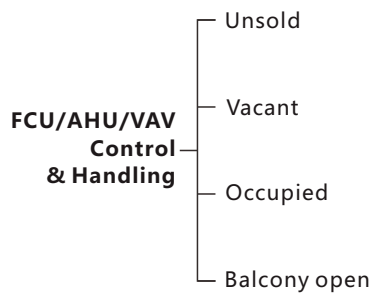

50-75 Rooms **USD 396/Room**

76-125 Rooms **USD 346/Room**

126+ Rooms **USD 321/Room**

Price Valid For \geq 50 Hotel Rooms Minimum

- Energy Saving
- AC Power Control
- Lighting Control
- Curtain Control
- Simple User Panels
- Security Simplified

HOTEL PACKAGES

OPTIMUM ELEGANCE

- **(Occupancy Flag)** Check & reports occupancy Status online (Vacant/Occupied)
- **(Energy Smart)** Built in Logic that Works Simply:
 - If no occupancy (Vacant)=energy save
 - If balcony door is open=off AC
 - If occupied=power on
- **(Security)** Alert at Reception Station If Guest Room Door is Forgotten Open
- **(Moonlighting)** Send Warning in Case any one used Room while not Sold
- **(Device Monitoring)** Equipment Status Watch Dog Provided Free with This Package
- **(Elegance)** Elegant Easy Engraved Buttons