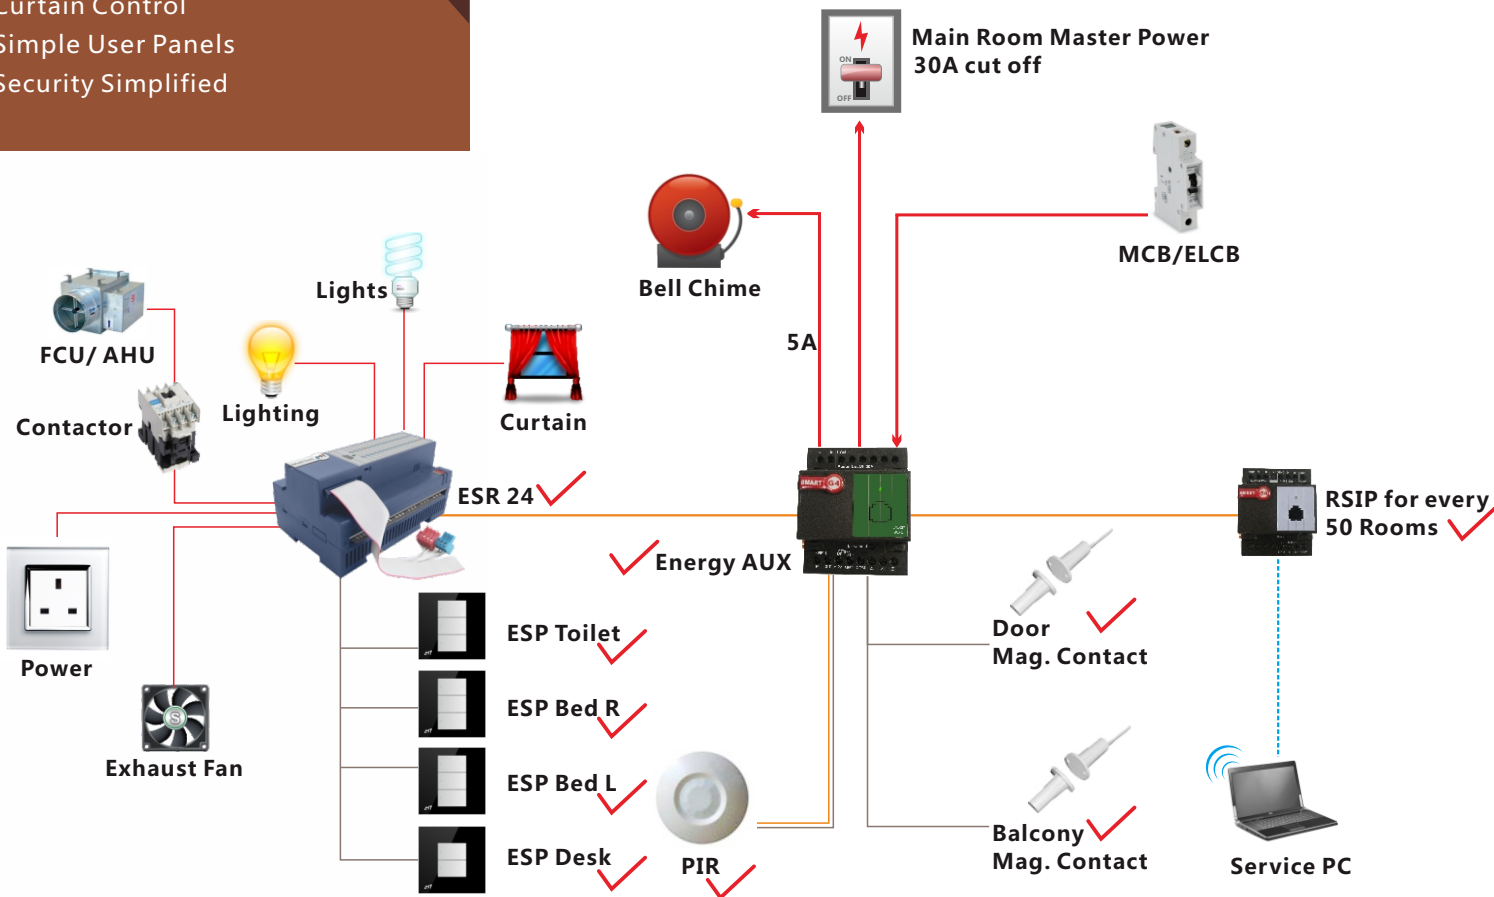

50-75 Rooms **USD 396/Room**

76-125 Rooms **USD 346/Room**

126+ Rooms **USD 321/Room**

Price Valid For \geq 50 Hotel Rooms Minimum

- Energy Saving
- AC Power Control
- Lighting Control
- Curtain Control
- Simple User Panels
- Security Simplified

HOTEL PACKAGES

OPTIMUM ELEGANCE

- **(Occupancy Flag)** Check & reports occupancy Status online (Vacant/Occupied)
- **(Energy Smart)** Built in Logic that Works Simply:
 - If no occupancy (Vacant)=energy save
 - If balcony door is open=off AC
 - If occupied=power on
- **(Security)** Alert at Reception Station If Guest Room Door is Forgotten Open
- **(Moonlighting)** Send Warning in Case any one used Room while not Sold
- **(Device Monitoring)** Equipment Status Watch Dog Provided Free with This Package
- **(Elegance)** Elegant Easy Engraved Buttons

1-6 Button Switch

Included In This Package:

- 1 ESR 24 (Lighting, AC power, Curtain, Power Control, Exhaust)
- 1 Aux Power (Dual Power Supply 24VDC/12VDC, Smart Energy Logic, 3-Zone Dry Inputs, 2 Relays for Energy)
- 4 1-6 Button Switch Controls (Toilet, Bed R/L, Desk)
- 2 Magnetic Door / Window Contacts (Reed Switch)
- 1 Ceiling PIR Motion Detector
- 5 Connectors (4D)
- 1 Free Smart Hotel Service APP download,
- 1 Free Equipment Watch Dog SW,
- 1 Free RSIP Bridge (1 For Every 50 Rooms)

1-6 Button Switch