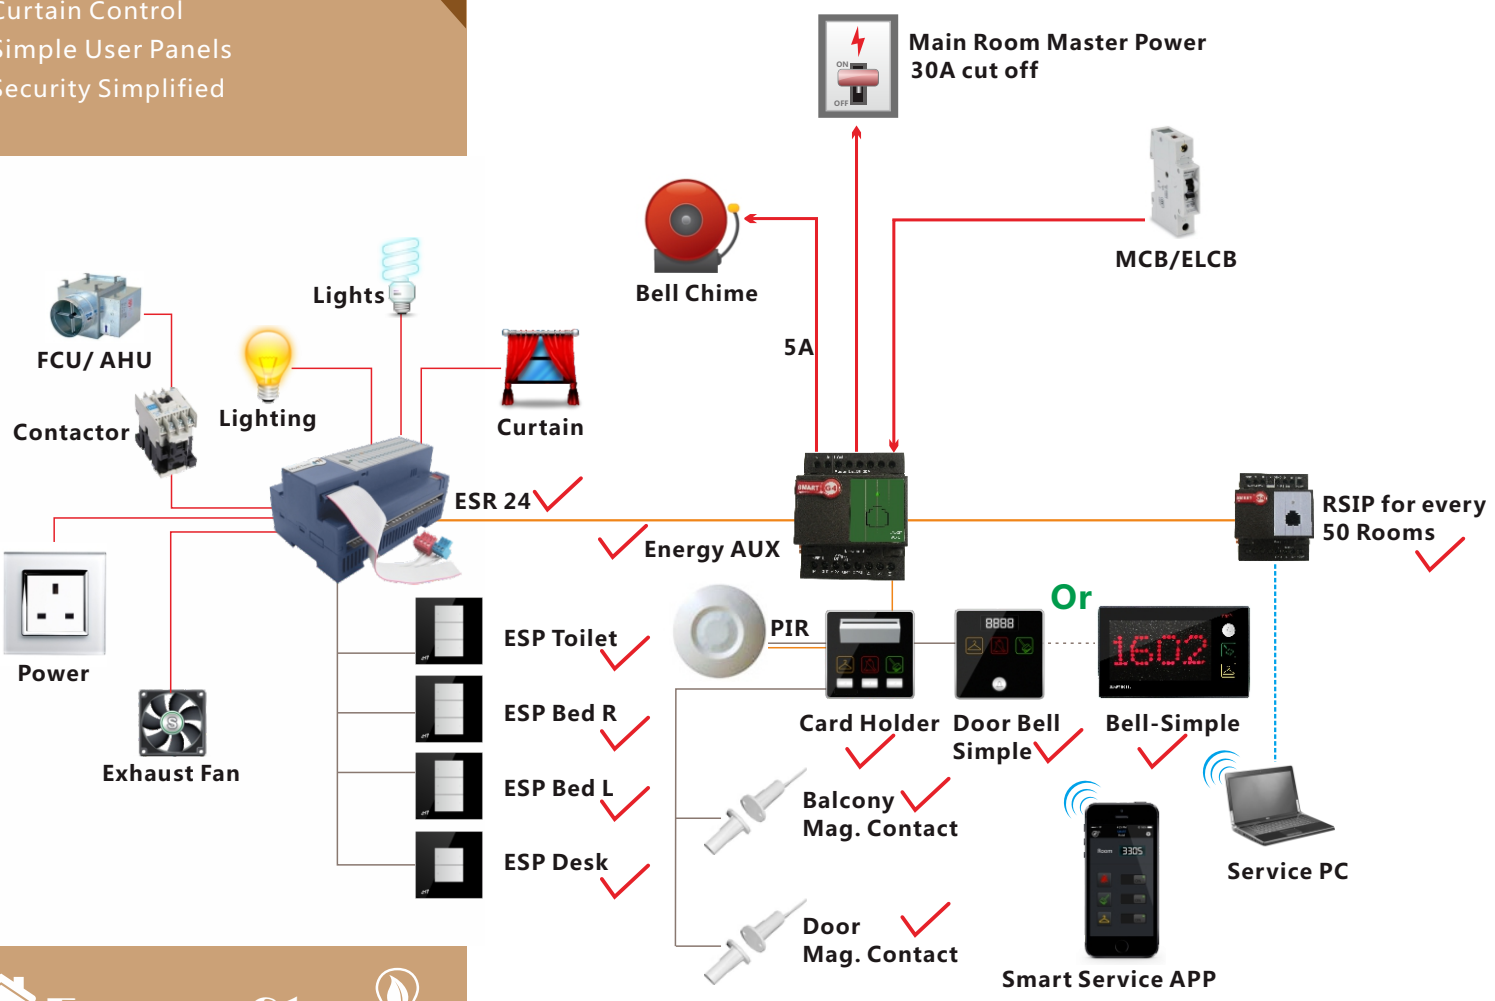

- Energy Saving
- AC Power Control
- Lighting Control
- Curtain Control
- Simple User Panels
- Security Simplified

HOTEL PACKAGES OPTIMUM ELEGANCE K

THE BEST CHOICE FOR HOME AUTOMATION

- **(Occupancy Flag)** Check & reports occupancy Status online (Vacant/Occupied)
- **(Energy Smart)** Built in Logic that Works Simply:
 - If no occupancy (Vacant)=energy save
 - If balcony door is open=off AC
 - If occupied=power on
- **(Security)** Alert at Reception Station If Guest Room Door is Forgotten Open
- **(Moonlighting)** Send Warning in Case any one used Room while not Sold
- **(Device Monitoring)** Equipment Status Watch Dog Provided Free with This Package
- **(Service)** Request, Display and Management

Elegant Modern User Panels
 Back-Let Room Number
 Door Bell Push Button
 Service request and Display
 Energy Saving (Key Card Holder)

Key card Holder/Service

Door bell with Service (Big Room Number)

Included In This Package:

- 1 ESR 24 (Lighting, AC power, Curtain, Power Control, Exhaust)
- 1 Aux Power (Dual Power Supply 24VDC/12VDC, Smart Energy Logic, 3-Zone Dry Inputs, 2 Relays for Energy)
- 4 1-6 Button Switch Controls (Toilet, Bed R/L, Desk)
- 1 Simple Door Bell(Small/Big Room #) With Service LED Display
- 1 Card Holder(Service + Request + Energy)
- 2 Magnetic Door / Window Contacts (Reed Switch)
- 1 Ceiling PIR Motion Detector
- 7 Connectors (4D)
- 1 Free Smart Hotel Service APP download,
- 1 Free Equipment Watch Dog SW,
- 1 Free RSIP Bridge (1 For Every 50 Rooms)

1-6 Button Switch