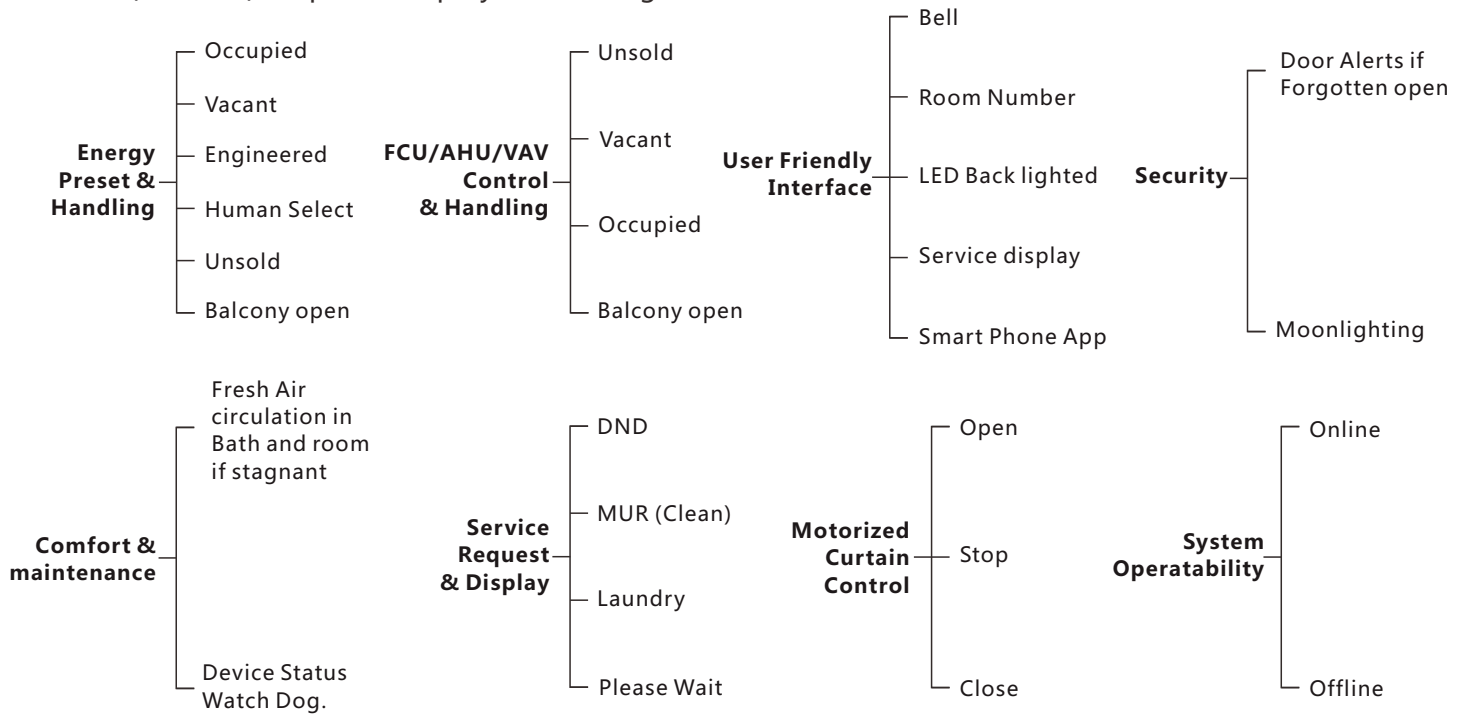

50 - 75 USD 493/Room (Small)
Rooms USD 508/Room (Large Bell)

76-125 USD 432/Room (Small)
Rooms USD 445/Room (Large Bell)

1 2 6 + USD 401/Room (Small)
Rooms USD 413/Room (Large Bell)

Free APP

Price Valid For \geq 50 Hotel Rooms Minimum

- Energy Saving
- AC Power Control
- Lighting Control
- Curtain Control
- Simple User Panels
- Security Simplified

HOTEL PACKAGES OPTIMUM ELEGANCE K

THE BEST CHOICE FOR HOME AUTOMATION

- **(Occupancy Flag)** Check & reports occupancy Status online (Vacant/Occupied)
- **(Energy Smart)** Built in Logic that Works Simply:
 - If no occupancy (Vacant)=energy save
 - If balcony door is open=off AC
 - If occupied=power on
- **(Security)** Alert at Reception Station If Guest Room Door is Forgotten Open
- **(Moonlighting)** Send Warning in Case any one used Room while not Sold
- **(Device Monitoring)** Equipment Status Watch Dog Provided Free with This Package
- **(Service)** Request, Display and Management

Elegant Modern User Panels
 Back-Let Room Number
 Door Bell Push Button
 Service request and Display
 Energy Saving (Key Card Holder)

Key card Holder/Service

Door bell with Service (Big Room Number)

Included In This Package:

- 1 ESR 24 (Lighting, AC power, Curtain, Power Control, Exhaust)
- 1 Aux Power (Dual Power Supply 24VDC/12VDC, Smart Energy Logic, 3-Zone Dry Inputs, 2 Relays for Energy)
- 4 1-6 Button Switch Controls (Toilet, Bed R/L, Desk)
- 1 Simple Door Bell(Small/Big Room #) With Service LED Display
- 1 Card Holder(Service + Request + Energy)
- 2 Magnetic Door / Window Contacts (Reed Switch)
- 1 Ceiling PIR Motion Detector
- 7 Connectors (4D)
- 1 Free Smart Hotel Service APP download,
- 1 Free Equipment Watch Dog SW,
- 1 Free RSIP Bridge (1 For Every 50 Rooms)