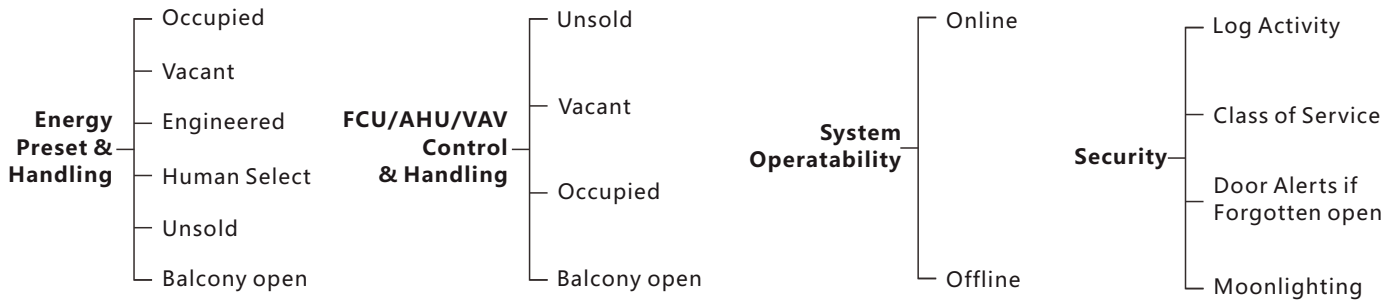

50-75 Rooms **USD 191/Room**

76-125 Rooms **USD 167/Room**

126+ Rooms **USD 155/Room**

**Price Valid For  $\geq$  50 Hotel Rooms Minimum**

- Energy Saving
- Security Simplified
- Vacancy Status
- AC Shut off Logic
- Occupancy Check Logic
- Door Access
- Door Bell
- Back let Room Number
- Works both Online/Offline

# HOTEL PACKAGES L

- **(Occupancy Flag)** Check & reports occupancy Status online (Vacant/Occupied)
- **(Energy Smart)** Built in Logic that Works Simply:
  - If no occupancy (Vacant)=energy save
  - If balcony door is open=off AC
  - If occupied=power on
- **(Security)** Alert at Reception Station If Guest Room Door is Forgotten Open
- **(Moonlighting)** Send Warning in Case any one used Room while not Sold
- **(Device Monitoring)** Equipment Status Watch Dog Provided Free with This Package