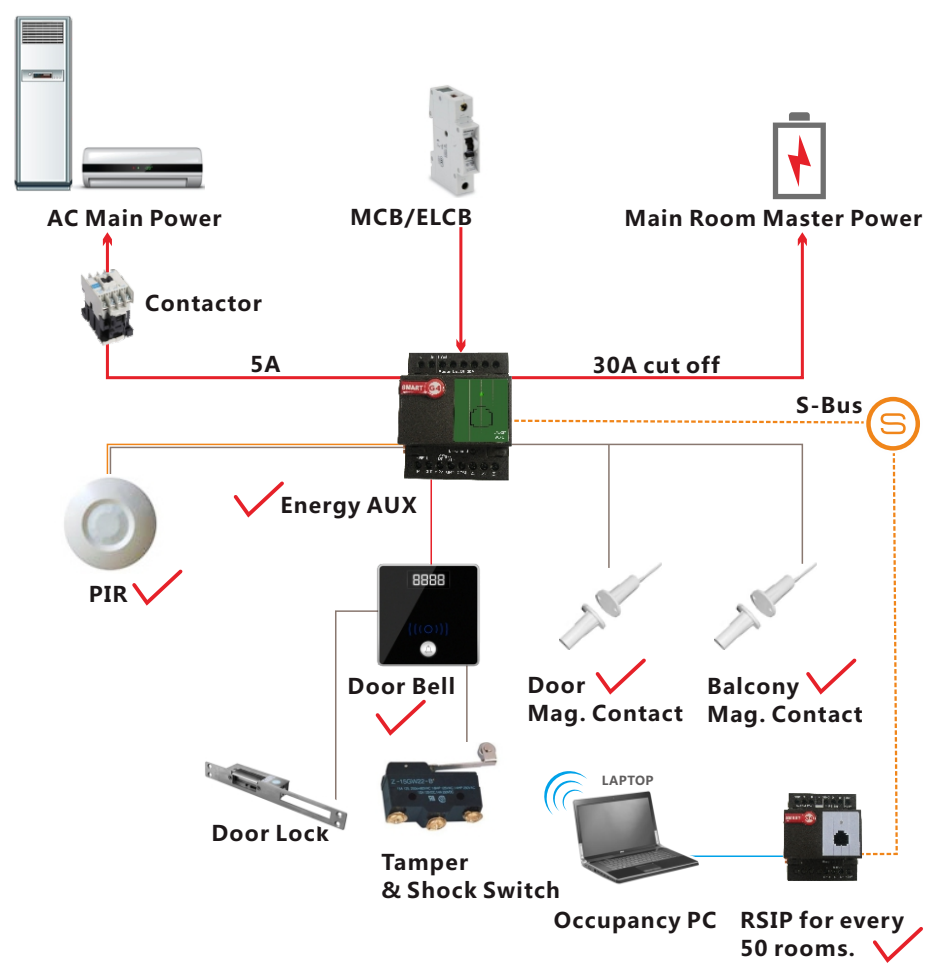

50-75 Rooms **USD 191/Room**

76-125 Rooms **USD 167/Room**

126+ Rooms **USD 155/Room**

**Price Valid For  $\geq$  50 Hotel Rooms Minimum**

- Energy Saving
- Security Simplified
- Vacancy Status
- AC Shut off Logic
- Occupancy Check Logic
- Door Access
- Door Bell
- Back let Room Number
- Works both Online/Offline

# HOTEL PACKAGES L

- **(Occupancy Flag)** Check & reports occupancy Status online (Vacant/Occupied)
- **(Energy Smart)** Built in Logic that Works Simply:
  - If no occupancy (Vacant)=energy save
  - If balcony door is open=off AC
  - If occupied=power on
- **(Security)** Alert at Reception Station If Guest Room Door is Forgotten Open
- **(Moonlighting)** Send Warning in Case any one used Room while not Sold
- **(Device Monitoring)** Equipment Status Watch Dog Provided Free with This Package

AUX Energy master

- Built in Dual Power Supply (12VDC out + 24VDC out)
- Built in 2 Relays (32A and 5A)
- Built in Logic (Energy Smart)
- Door Reed Switch (Magnetic Contact) Input Ready
- Balcony Reed Switch (Magnetic Contact) Input Ready
- Room Occupancy Multi PIR Input Ready (NO/NC)
- Occupancy Flag Built In Logic
- Door Alert Watch Dog
- Smart-BUS Ready
- 80-220VAC Input and Control
- Cascadable and Networkable
- Comes Free with Device Monitoring and management Watch Dog
- Door Access with Door Bell and Logging

**Included In This Package:**

- 2 Magnetic Door / Window Contacts (Reed Switch)
- 1 Ceiling PIR Motion Detector
- 1 Aux Power (Dual Power Supply 24VDC/12VDC, Smart Energy Logic, 3-Zone Dry Inputs, 2 Relays for Energy)
- 2 Connectors (4D)
- 1 Door Access with Bell
- 1 Free Equipment Watch Dog SW,
- 1 Free RSIP Bridge (1 For Every 50 Rooms)