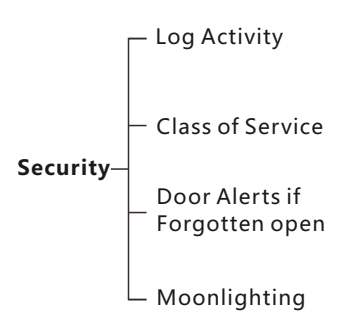

50-75 Rooms **USD 577/Room**

76-125 Rooms **USD 505/Room**

126+ Rooms **USD 469/Room**

Free APP

Price Valid For ≥ 50 Hotel Rooms Minimum

- Energy Saving
- FCU/AHU/VAV Control
- Lighting, Dimming & Moods
- Curtain Control
- Service Request Display
- Integrated Door Access
- LED Back-let Room Number
- Security and Activity logging
- Door Bell Push Button

HOTEL PACKAGES **M**

Comfort Simple Relax

- **(Occupancy Flag)** Check & reports occupancy Status online (Vacant/Occupied)
- **(Energy Smart)** Built in Logic that Works Simply:
 - If no occupancy (Vacant)=energy save
 - If balcony door is open=off AC
 - If occupied=power on
- **(Security)** Alert at Reception Station If Guest Room Door is Forgotten Open
- **(Moonlighting)** Send Warning in Case any one used Room while not Sold
- **(Device Monitoring)** Equipment Status Watch Dog Provided Free with This Package
- **(Service)** Request, Display and Management

Smart Hotel Bedside

Included In This Package:

- 1 Card Holder(Service + Request + Energy)
- 1 Door Access Panel (with Service Display, Bell Push and Room Number, Tamper and Mag Input++)
- 1 Zone Beast (FCU/AHU/VAV/Temperature Control, Curtain Motor Control, Dimming and Lighting, Boiler/Exhaust)
- 1 Aux Power (Dual Power Supply 24VDC/12VDC, Smart Energy Logic, 3-Zone Dry Inputs, 2 Relays for Energy)
- 1 Bedside Touch Button Controller Wall Mountable (Moods, Service, Lights, Curtain, Air conditioning controls)
- 2 Magnetic Door / Window Contacts (Reed Switch)
- 2 Ceiling PIR Motion Detector
- 2 6Button Switch (Bedside L + Bathroom Switch)
- 7 Connectors (4D)
- 1 Temp1 Temperature Sensor
- 1 Free Smart Hotel APP download,
- 1 Free Equipment Watch Dog SW,
- 1 Free Card Management SW (1 Per Hotel with 50 Rooms Minimum),
- Free RSIP Bridge (1 For Every 50 Rooms)