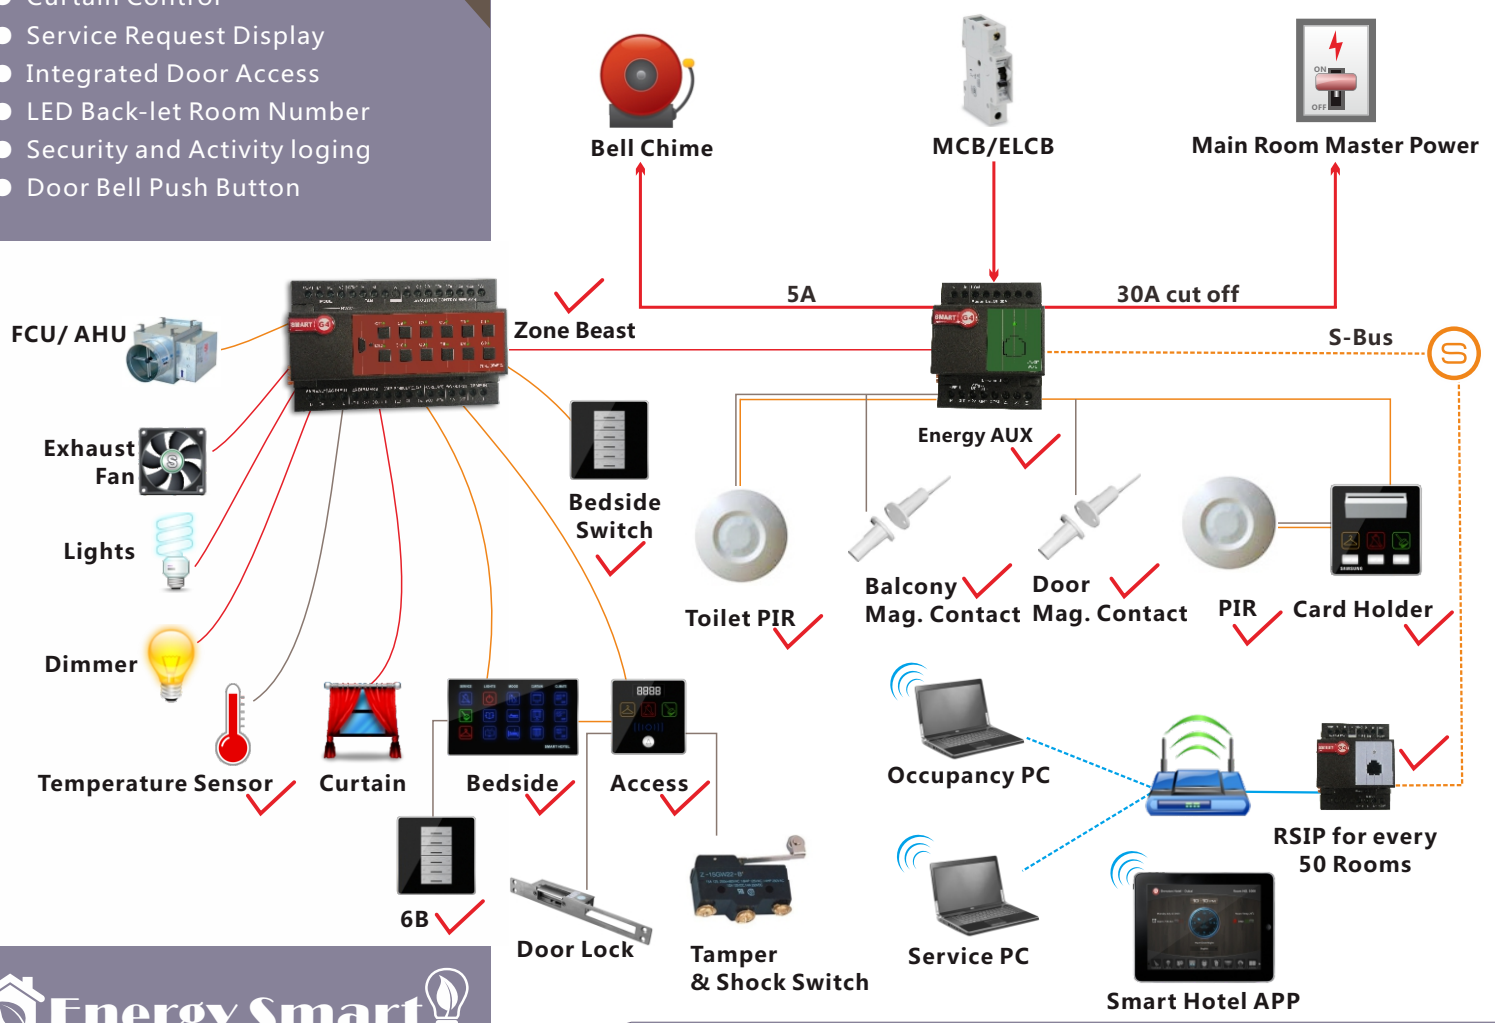

50-75 Rooms **USD 577/Room**

76-125 Rooms **USD 505/Room**

126+ Rooms **USD 469/Room**

Free APP

Price Valid For ≥ 50 Hotel Rooms Minimum

- Energy Saving
- FCU/AHU/VAV Control
- Lighting, Dimming & Moods
- Curtain Control
- Service Request Display
- Integrated Door Access
- LED Back-let Room Number
- Security and Activity logging
- Door Bell Push Button

HOTEL PACKAGES **M**

Comfort Simple Relax

- **(Occupancy Flag)** Check & reports occupancy Status online (Vacant/Occupied)
- **(Energy Smart)** Built in Logic that Works Simply:
 - If no occupancy (Vacant)=energy save
 - If balcony door is open=off AC
 - If occupied=power on
- **(Security)** Alert at Reception Station If Guest Room Door is Forgotten Open
- **(Moonlighting)** Send Warning in Case any one used Room while not Sold
- **(Device Monitoring)** Equipment Status Watch Dog Provided Free with This Package
- **(Service)** Request, Display and Management

Smart Hotel Bedside

Included In This Package:

- 1 Card Holder(Service + Request + Energy)
- 1 Door Access Panel (with Service Display, Bell Push and Room Number, Tamper and Mag Input++)
- 1 Zone Beast (FCU/AHU/VAV/Temperature Control, Curtain Motor Control, Dimming and Lighting, Boiler/Exhaust)
- 1 Aux Power (Dual Power Supply 24VDC/12VDC, Smart Energy Logic, 3-Zone Dry Inputs, 2 Relays for Energy)
- 1 Bedside Touch Button Controller Wall Mountable (Moods, Service, Lights, Curtain, Air conditioning controls)
- 2 Magnetic Door / Window Contacts (Reed Switch)
- 2 Ceiling PIR Motion Detector
- 2 6Button Switch (Bedside L + Bathroom Switch)
- 7 Connectors (4D)
- 1 Temp1 Temperature Sensor
- 1 Free Smart Hotel APP download,
- 1 Free Equipment Watch Dog SW,
- 1 Free Card Management SW (1 Per Hotel with 50 Rooms Minimum),
- Free RSIP Bridge (1 For Every 50 Rooms)

Smart Hotel Door Access