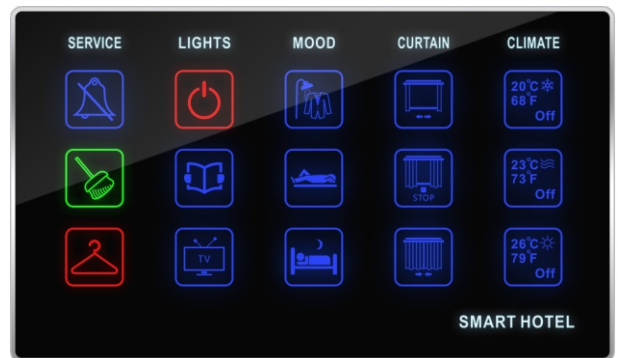

50-75 Rooms **USD 577/Room**

76-125 Rooms **USD 505/Room**

126+ Rooms **USD 469/Room**

Free APP

Price Valid For ≥ 50 Hotel Rooms Minimum

- Energy Saving
- FCU/AHU/VAV Control
- Lighting, Dimming & Moods
- Curtain Control
- Service Request Display
- Integrated Door Access
- LED Back-let Room Number
- Security and Activity logging
- Door Bell Push Button

HOTEL PACKAGES **M**

Comfort Simple Relax

- **(Occupancy Flag)** Check & reports occupancy Status online (Vacant/Occupied)
- **(Energy Smart)** Built in Logic that Works Simply:
 - If no occupancy (Vacant)=energy save
 - If balcony door is open=off AC
 - If occupied=power on
- **(Security)** Alert at Reception Station If Guest Room Door is Forgotten Open
- **(Moonlighting)** Send Warning in Case any one used Room while not Sold
- **(Device Monitoring)** Equipment Status Watch Dog Provided Free with This Package
- **(Service)** Request, Display and Management

Smart Hotel Bedside

Included In This Package:

- 1 Card Holder(Service + Request + Energy)
- 1 Door Access Panel (with Service Display, Bell Push and Room Number, Tamper and Mag Input++)
- 1 Zone Beast (FCU/AHU/VAV/Temperature Control, Curtain Motor Control, Dimming and Lighting, Boiler/Exhaust)
- 1 Aux Power (Dual Power Supply 24VDC/12VDC, Smart Energy Logic, 3-Zone Dry Inputs, 2 Relays for Energy)
- 1 Bedside Touch Button Controller Wall Mountable (Moods, Service, Lights, Curtain, Air conditioning controls)
- 2 Magnetic Door / Window Contacts (Reed Switch)
- 2 Ceiling PIR Motion Detector
- 2 6Button Switch (Bedside L + Bathroom Switch)
- 7 Connectors (4D)
- 1 Temp1 Temperature Sensor
- 1 Free Smart Hotel APP download,
- 1 Free Equipment Watch Dog SW,
- 1 Free Card Management SW (1 Per Hotel with 50 Rooms Minimum),
- Free RSIP Bridge (1 For Every 50 Rooms)

Smart Hotel Door Access