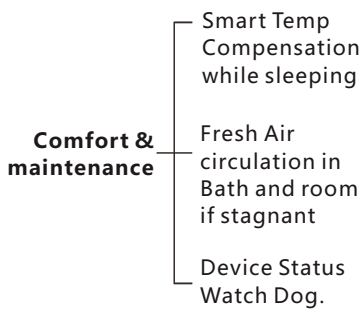

50-75 Rooms **USD 577/Room**

76-125 Rooms **USD 505/Room**

126+ Rooms **USD 469/Room**

Free APP

Price Valid For ≥ 50 Hotel Rooms Minimum

- Energy Saving
- FCU/AHU/VAV Control
- Lighting, Dimming & Moods
- Curtain Control
- Service Request Display
- Integrated Door Access
- LED Back-let Room Number
- Security and Activity logging
- Door Bell Push Button

HOTEL PACKAGES **M**

Comfort Simple Relax

- **(Occupancy Flag)** Check & reports occupancy Status online (Vacant/Occupied)
- **(Energy Smart)** Built in Logic that Works Simply:
 - If no occupancy (Vacant)=energy save
 - If balcony door is open=off AC
 - If occupied=power on
- **(Security)** Alert at Reception Station If Guest Room Door is Forgotten Open
- **(Moonlighting)** Send Warning in Case any one used Room while not Sold
- **(Device Monitoring)** Equipment Status Watch Dog Provided Free with This Package
- **(Service)** Request, Display and Management

Smart Hotel Bedside

Included In This Package:

- 1 Card Holder(Service + Request + Energy)
- 1 Door Access Panel (with Service Display, Bell Push and Room Number, Tamper and Mag Input++)
- 1 Zone Beast (FCU/AHU/VAV/Temperature Control, Curtain Motor Control, Dimming and Lighting, Boiler/Exhaust)
- 1 Aux Power (Dual Power Supply 24VDC/12VDC, Smart Energy Logic, 3-Zone Dry Inputs, 2 Relays for Energy)
- 1 Bedside Touch Button Controller Wall Mountable (Moods, Service, Lights, Curtain, Air conditioning controls)
- 2 Magnetic Door / Window Contacts (Reed Switch)
- 2 Ceiling PIR Motion Detector
- 2 6Button Switch (Bedside L + Bathroom Switch)
- 7 Connectors (4D)
- 1 Temp1 Temperature Sensor
- 1 Free Smart Hotel APP download,
- 1 Free Equipment Watch Dog SW,
- 1 Free Card Management SW (1 Per Hotel with 50 Rooms Minimum),
- Free RSIP Bridge (1 For Every 50 Rooms)