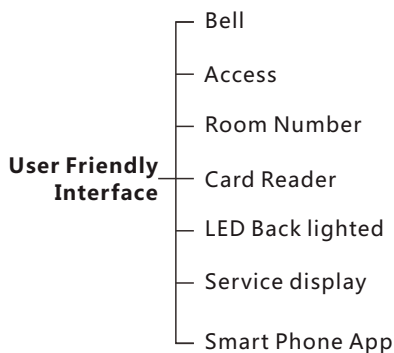

50-75 Rooms **USD 577/Room**

76-125 Rooms **USD 505/Room**

126+ Rooms **USD 469/Room**

Free APP

Price Valid For ≥ 50 Hotel Rooms Minimum

- Energy Saving
- FCU/AHU/VAV Control
- Lighting, Dimming & Moods
- Curtain Control
- Service Request Display
- Integrated Door Access
- LED Back-let Room Number
- Security and Activity logging
- Door Bell Push Button

HOTEL PACKAGES **M**

Comfort Simple Relax

- **(Occupancy Flag)** Check & reports occupancy Status online (Vacant/Occupied)
- **(Energy Smart)** Built in Logic that Works Simply:
 - If no occupancy (Vacant)=energy save
 - If balcony door is open=off AC
 - If occupied=power on
- **(Security)** Alert at Reception Station If Guest Room Door is Forgotten Open
- **(Moonlighting)** Send Warning in Case any one used Room while not Sold
- **(Device Monitoring)** Equipment Status Watch Dog Provided Free with This Package
- **(Service)** Request, Display and Management

Smart Hotel Bedside

Included In This Package:

- 1 Card Holder(Service + Request + Energy)
- 1 Door Access Panel (with Service Display, Bell Push and Room Number, Tamper and Mag Input++)
- 1 Zone Beast (FCU/AHU/VAV/Temperature Control, Curtain Motor Control, Dimming and Lighting, Boiler/Exhaust)
- 1 Aux Power (Dual Power Supply 24VDC/12VDC, Smart Energy Logic, 3-Zone Dry Inputs, 2 Relays for Energy)
- 1 Bedside Touch Button Controller Wall Mountable (Moods, Service, Lights, Curtain, Air conditioning controls)
- 2 Magnetic Door / Window Contacts (Reed Switch)
- 2 Ceiling PIR Motion Detector
- 2 6Button Switch (Bedside L + Bathroom Switch)
- 7 Connectors (4D)
- 1 Temp1 Temperature Sensor
- 1 Free Smart Hotel APP download,
- 1 Free Equipment Watch Dog SW,
- 1 Free Card Management SW (1 Per Hotel with 50 Rooms Minimum),
- Free RSIP Bridge (1 For Every 50 Rooms)

Smart Hotel Door Access