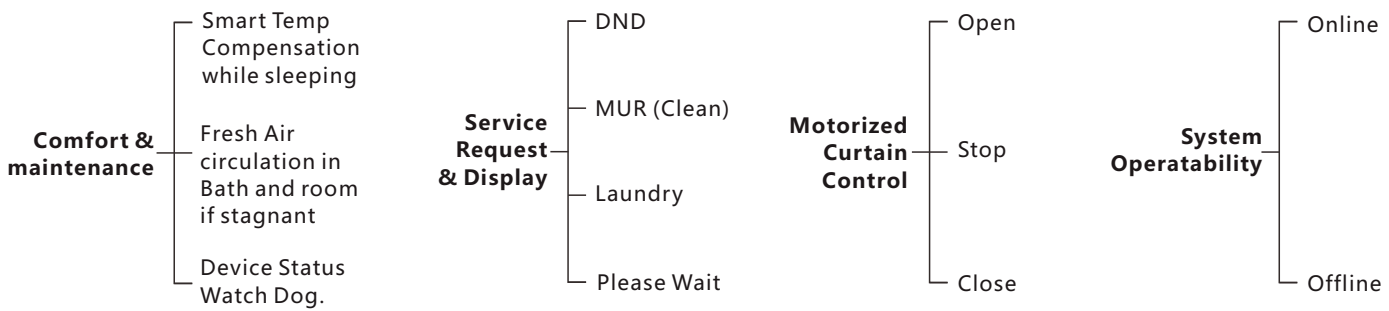

50-75 USD 690/Room (Small)  
Rooms USD 705/Room (Large Bell)

76-125 USD 604/Room (Small)  
Rooms USD 617/Room (Large Bell)

126+ USD 560/Room (Small)  
Rooms USD 573/Room (Large Bell)

Free APP

Price Valid For  $\geq$  50 Hotel Rooms Minimum

- Energy Saving
- FCU/AHU/VAV Control
- Lighting, Dimming & Moods
- Curtain Control
- Service Request Display
- Integrated Door Access
- LED Back-let Room Number
- Security and Activity logging
- Door Bell Push Button

## Comfort Simple Relax

- **(Occupancy Flag)** Check & reports occupancy Status online (Vacant/Occupied)
- **(Energy Smart)** Built in Logic that Works Simply:
  - If no occupancy (Vacant)=energy save
  - If balcony door is open=off AC
  - If occupied=power on
- **(Security)** Alert at Reception Station If Guest Room Door is Forgotten Open
- **(Moonlighting)** Send Warning in Case any one used Room while not Sold
- **(Device Monitoring)** Equipment Status Watch Dog Provided Free with This Package
- **(Service)** Request, Display and Management

Smart Hotel Bedside

**Included In This Package:**

- 1 Zone Beast (FCU/AHU/VAV/Temperature Control, Curtain Motor Control, Dimming and Lighting, Boiler/Exhaust)
- 1 Aux Power (Dual Power Supply 24VDC/12VDC, Smart Energy Logic, 3-Zone Dry Inputs, 2 Relays for Energy)
- 1 Bedside Touch Button Controller Wall Mountable (Moods, Service, Lights, Curtain, Air conditioning controls)
- 1 Simple Door Bell(Small/Big Room #) With Service LED Display
- 2 Magnetic Door / Window Contacts (Reed Switch)
- 1 Card Holder(Service + Request + Energy )
- 1 Ceiling PIR Motion Detector
- 3 ART touch Panels for (Bath, Desk, and Bedside L)
- 7 Connectors (4D)
- 1 Temp1 Temperature Sensor
- 1 Free Smart Hotel APP download,
- 1 Free Equipment Watch Dog SW,
- 1 Free Card Management SW (1 Per Hotel with 50 Rooms Minimum),
- Free RSIP Bridge (1 For Every 50 Rooms)