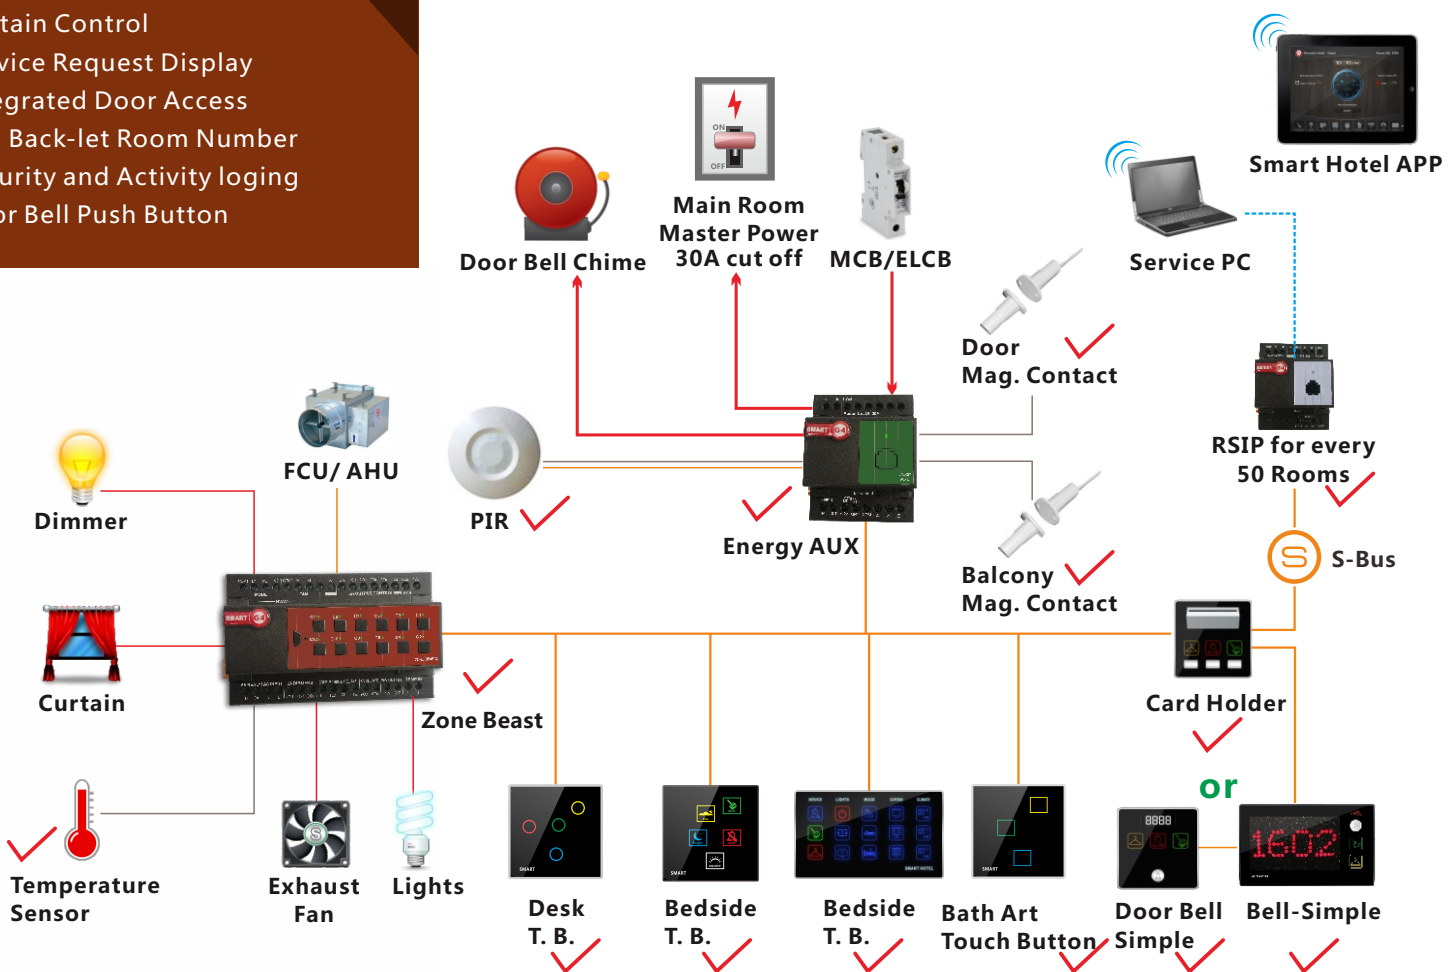

50-75 USD 690/Room (Small)  
Rooms USD 705/Room (Large Bell)

76-125 USD 604/Room (Small)  
Rooms USD 617/Room (Large Bell)

126+ USD 560/Room (Small)  
Rooms USD 573/Room (Large Bell)

Free APP

Price Valid For  $\geq$  50 Hotel Rooms Minimum

- Energy Saving
- FCU/AHU/VAV Control
- Lighting, Dimming & Moods
- Curtain Control
- Service Request Display
- Integrated Door Access
- LED Back-let Room Number
- Security and Activity logging
- Door Bell Push Button

## Comfort Simple Relax

- **(Occupancy Flag)** Check & reports occupancy Status online (Vacant/Occupied)
- **(Energy Smart)** Built in Logic that Works Simply:
  - If no occupancy (Vacant)=energy save
  - If balcony door is open=off AC
  - If occupied=power on
- **(Security)** Alert at Reception Station If Guest Room Door is Forgotten Open
- **(Moonlighting)** Send Warning in Case any one used Room while not Sold
- **(Device Monitoring)** Equipment Status Watch Dog Provided Free with This Package
- **(Service)** Request, Display and Management

Smart Hotel Bedside

**Included In This Package:**

- 1 Zone Beast (FCU/AHU/VAV/Temperature Control, Curtain Motor Control, Dimming and Lighting, Boiler/Exhaust)
- 1 Aux Power (Dual Power Supply 24VDC/12VDC, Smart Energy Logic, 3-Zone Dry Inputs, 2 Relays for Energy)
- 1 Bedside Touch Button Controller Wall Mountable (Moods, Service, Lights, Curtain, Air conditioning controls)
- 1 Simple Door Bell(Small/Big Room #) With Service LED Display
- 2 Magnetic Door / Window Contacts (Reed Switch)
- 1 Card Holder(Service + Request + Energy )
- 1 Ceiling PIR Motion Detector
- 3 ART touch Panels for (Bath, Desk, and Bedside L)
- 7 Connectors (4D)
- 1 Temp1 Temperature Sensor
- 1 Free Smart Hotel APP download,
- 1 Free Equipment Watch Dog SW,
- 1 Free Card Management SW (1 Per Hotel with 50 Rooms Minimum),
- Free RSIP Bridge (1 For Every 50 Rooms)