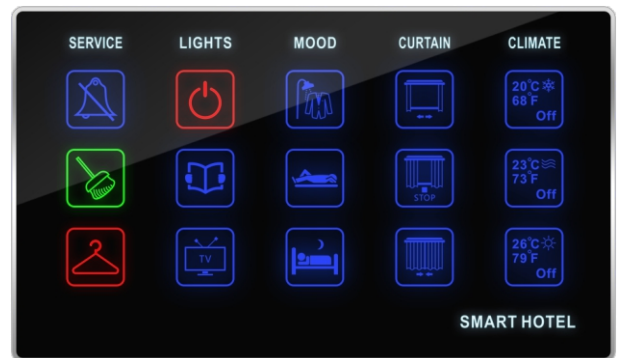

50-75 USD 690/Room (Small)  
Rooms USD 705/Room (Large Bell)

76-125 USD 604/Room (Small)  
Rooms USD 617/Room (Large Bell)

126+ USD 560/Room (Small)  
Rooms USD 573/Room (Large Bell)

Free APP

Price Valid For  $\geq$  50 Hotel Rooms Minimum

- Energy Saving
- FCU/AHU/VAV Control
- Lighting, Dimming & Moods
- Curtain Control
- Service Request Display
- Integrated Door Access
- LED Back-let Room Number
- Security and Activity logging
- Door Bell Push Button

## Comfort Simple Relax

- **(Occupancy Flag)** Check & reports occupancy Status online (Vacant/Occupied)
- **(Energy Smart)** Built in Logic that Works Simply:
  - If no occupancy (Vacant)=energy save
  - If balcony door is open=off AC
  - If occupied=power on
- **(Security)** Alert at Reception Station If Guest Room Door is Forgotten Open
- **(Moonlighting)** Send Warning in Case any one used Room while not Sold
- **(Device Monitoring)** Equipment Status Watch Dog Provided Free with This Package
- **(Service)** Request, Display and Management

Smart Hotel Bedside

**Included In This Package:**

- 1 Zone Beast (FCU/AHU/VAV/Temperature Control, Curtain Motor Control, Dimming and Lighting, Boiler/Exhaust)
- 1 Aux Power (Dual Power Supply 24VDC/12VDC, Smart Energy Logic, 3-Zone Dry Inputs, 2 Relays for Energy)
- 1 Bedside Touch Button Controller Wall Mountable (Moods, Service, Lights, Curtain, Air conditioning controls)
- 1 Simple Door Bell(Small/Big Room #) With Service LED Display
- 2 Magnetic Door / Window Contacts (Reed Switch)
- 1 Card Holder(Service + Request + Energy )
- 1 Ceiling PIR Motion Detector
- 3 ART touch Panels for (Bath, Desk, and Bedside L)
- 7 Connectors (4D)
- 1 Temp1 Temperature Sensor
- 1 Free Smart Hotel APP download,
- 1 Free Equipment Watch Dog SW,
- 1 Free Card Management SW (1 Per Hotel with 50 Rooms Minimum),
- Free RSIP Bridge (1 For Every 50 Rooms)