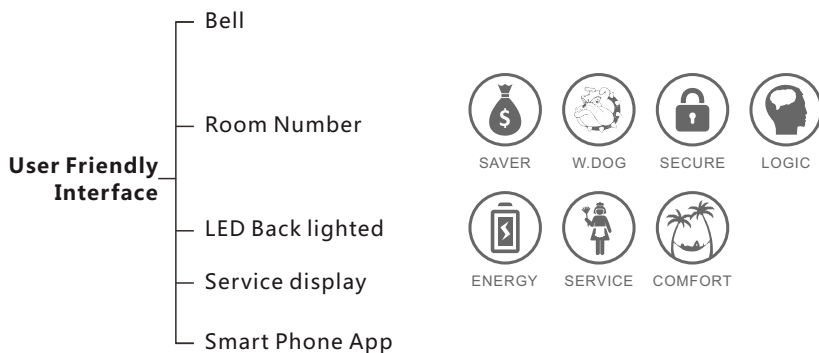

- **(Occupancy Flag)** Check & reports occupancy Status online (Vacant/Occupied)
- **(Energy Smart)** Built in Logic that Works Simply:
  - If no occupancy (Vacant)=energy save
  - If balcony door is open=off AC
  - If occupied=power on
- **(Security)** Alert at Reception Station If Guest Room Door is Forgotten Open
- **(Moonlighting)** Send Warning in Case any one used Room while not Sold
- **(Device Monitoring)** Equipment Status Watch Dog Provided Free with This Package
- **(Service)** Request, Display and Management

Smart Hotel Bedside

Included In This Package:

- 1 Zone Beast (FCU/AHU/VAV/Temperature Control, Curtain Motor Control, Dimming and Lighting, Boiler/Exhaust)
- 1 Aux Power (Dual Power Supply 24VDC/12VDC, Smart Energy Logic, 3-Zone Dry Inputs, 2 Relays for Energy)
- 1 Bedside Touch Button Controller Wall Mountable (Moods, Service, Lights, Curtain, Air conditioning controls)
- 1 Simple Door Bell(Small/Big Room #) With Service LED Display
- 2 Magnetic Door / Window Contacts (Reed Switch)
- 1 Card Holder(Service + Request + Energy)
- 1 Ceiling PIR Motion Detector
- 3 ART touch Panels for (Bath, Desk, and Bedside L)
- 7 Connectors (4D)
- 1 Temp1 Temperature Sensor
- 1 Free Smart Hotel APP download,
- 1 Free Equipment Watch Dog SW,
- 1 Free Card Management SW (1 Per Hotel with 50 Rooms Minimum),
- Free RSIP Bridge (1 For Every 50 Rooms)