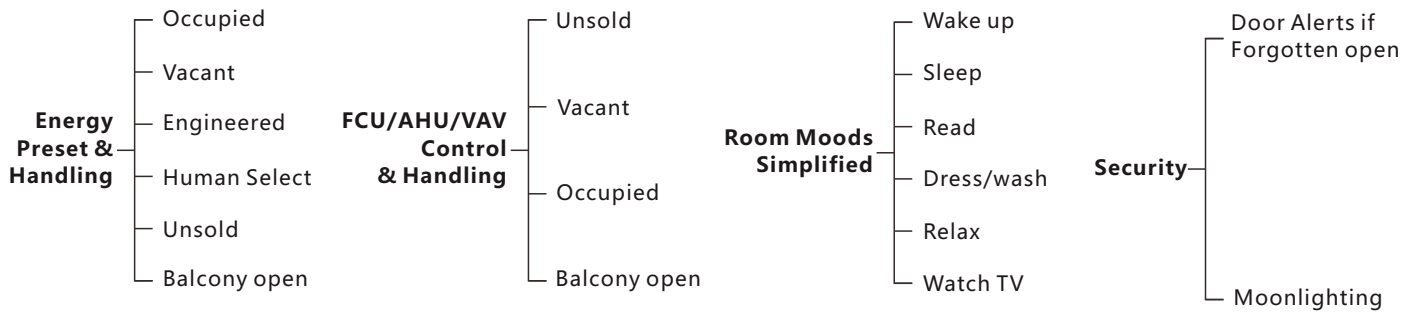

- **(Occupancy Flag)** Check & reports occupancy Status online (Vacant/Occupied)
- **(Energy Smart)** Built in Logic that Works Simply:
  - If no occupancy (Vacant)=energy save
  - If balcony door is open=off AC
  - If occupied=power on
- **(Security)** Alert at Reception Station If Guest Room Door is Forgotten Open
- **(Moonlighting)** Send Warning in Case any one used Room while not Sold
- **(Device Monitoring)** Equipment Status Watch Dog Provided Free with This Package
- **(Service)** Request, Display and Management

Smart Hotel Bedside

Included In This Package:

- 1 Zone Beast (FCU/AHU/VAV/Temperature Control, Curtain Motor Control, Dimming and Lighting, Boiler/Exhaust)
- 1 Aux Power (Dual Power Supply 24VDC/12VDC, Smart Energy Logic, 3-Zone Dry Inputs, 2 Relays for Energy)
- 1 Bedside Touch Button Controller Wall Mountable (Moods, Service, Lights, Curtain, Air conditioning controls)
- 1 Simple Door Bell(Small/Big Room #) With Service LED Display
- 2 Magnetic Door / Window Contacts (Reed Switch)
- 1 Card Holder(Service + Request + Energy)
- 1 Ceiling PIR Motion Detector
- 3 ART touch Panels for (Bath, Desk, and Bedside L)
- 7 Connectors (4D)
- 1 Temp1 Temperature Sensor
- 1 Free Smart Hotel APP download,
- 1 Free Equipment Watch Dog SW,
- 1 Free Card Management SW (1 Per Hotel with 50 Rooms Minimum),
- Free RSIP Bridge (1 For Every 50 Rooms)