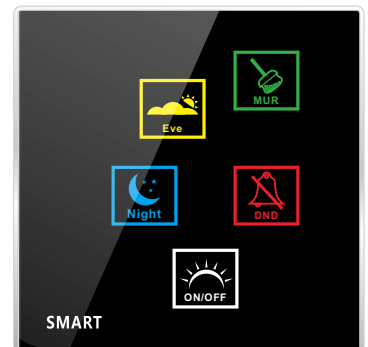

- Energy Saving
- FCU/AHU/VAV Control
- Lighting, Dimming & Moods
- Curtain Control
- Service Request Display
- Integrated Door Access
- LED Back-let Room Number
- Security and Activity logging
- Door Bell Push Button

## Comfort Simple Relax

- **(Occupancy Flag)** Check & reports occupancy Status online (Vacant/Occupied)
- **(Energy Smart)** Built in Logic that Works Simply:
  - If no occupancy (Vacant)=energy save
  - If balcony door is open=off AC
  - If occupied=power on
- **(Security)** Alert at Reception Station If Guest Room Door is Forgotten Open
- **(Moonlighting)** Send Warning in Case any one used Room while not Sold
- **(Device Monitoring)** Equipment Status Watch Dog Provided Free with This Package
- **(Service)** Request, Display and Management

Smart Hotel Bedside

**Included In This Package:**

- 1 Zone Beast (FCU/AHU/VAV/Temperature Control, Curtain Motor Control, Dimming and Lighting, Boiler/Exhaust)
- 1 Aux Power (Dual Power Supply 24VDC/12VDC, Smart Energy Logic, 3-Zone Dry Inputs, 2 Relays for Energy)
- 1 Bedside Touch Button Controller Wall Mountable (Moods, Service, Lights, Curtain, Air conditioning controls)
- 1 Simple Door Bell(Small/Big Room #) With Service LED Display
- 2 Magnetic Door / Window Contacts (Reed Switch)
- 1 Card Holder(Service + Request + Energy )
- 1 Ceiling PIR Motion Detector
- 3 ART touch Panels for (Bath, Desk, and Bedside L)
- 7 Connectors (4D)
- 1 Temp1 Temperature Sensor
- 1 Free Smart Hotel APP download,
- 1 Free Equipment Watch Dog SW,
- 1 Free Card Management SW (1 Per Hotel with 50 Rooms Minimum),
- Free RSIP Bridge (1 For Every 50 Rooms)