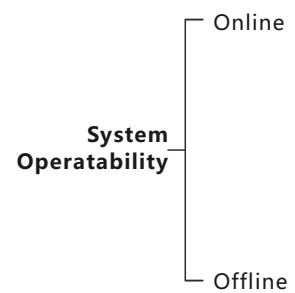

HOTEL PACKAGES

Comfort Simple Relax

- **(Occupancy Flag)** Check & reports occupancy Status online (Vacant/Occupied)
- **(Energy Smart)** Built in Logic that Works Simply:
 - If no occupancy (Vacant)=energy save
 - If balcony door is open=off AC
 - If occupied=power on
- **(Security)** Alert at Reception Station If Guest Room Door is Forgotten Open
- **(Moonlighting)** Send Warning in Case any one used Room while not Sold
- **(Device Monitoring)** Equipment Status Watch Dog Provided Free with This Package
- **(Service)** Request, Display and Management