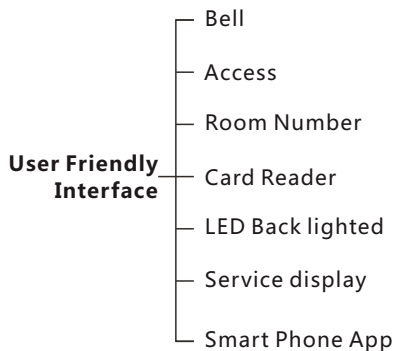

50-75 Rooms **USD 674/Room**

76-125 Rooms **USD 590/Room**

126+ Rooms **USD 547/Room**

Free APP

Price Valid For \geq 50 Hotel Rooms Minimum

- Energy Saving
- FCU/AHU/VAV Control
- Lighting, Dimming & Moods
- Curtain Control
- Service Request Display
- Integrated Door Access
- LED Back-let Room Number
- Security and Activity logging
- Door Bell Push Button

HOTEL PACKAGES

Comfort Simple Relax

- **(Occupancy Flag)** Check & reports occupancy Status online (Vacant/Occupied)
- **(Energy Smart)** Built in Logic that Works Simply:
 - If no occupancy (Vacant)=energy save
 - If balcony door is open=off AC
 - If occupied=power on
- **(Security)** Alert at Reception Station If Guest Room Door is Forgotten Open
- **(Moonlighting)** Send Warning in Case any one used Room while not Sold
- **(Device Monitoring)** Equipment Status Watch Dog Provided Free with This Package
- **(Service)** Request, Display and Management

ART Touch Customizable Panels

Included In This Package:

- 1 Door Access Panel (with Service Display, Bell Push and Room Number, Tamper and Mag Input++)
- 1 Zone Beast (FCU/AHU/VAV/Temperature Control, Curtain Motor Control, Dimming and Lighting, Boiler/Exhaust)
- 1 Aux Power (Dual Power Supply 24VDC/12VDC, Smart Energy Logic, 3-Zone Dry Inputs, 2 Relays for Energy)
- 1 Bedside Touch Button Controller Wall Mountable (Moods, Service, Lights, Curtain, Air conditioning controls)
- 2 Magnetic Door / Window Contacts (Reed Switch)
- 1 Ceiling PIR Motion Detector
- 1 Card Holder(Service + Request + Energy)
- 3 ART touch Panels for (Bath, Desk, and Bedside L)
- 7 Connectors (4D)
- 1 Temp1 Temperature Sensor
- 1 Free Smart Hotel APP download,
- 1 Free Equipment Watch Dog SW,
- 1 Free Card Management SW (1 Per Hotel with 50 Rooms Minimum),
- Free RSIP Bridge (1 For Every 50 Rooms)

Smart Hotel Door Access