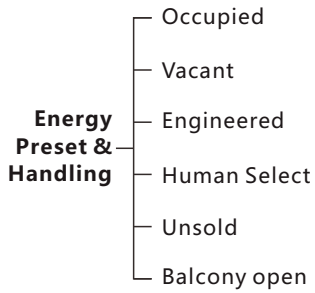

50-75 Rooms **USD 674/Room**

76-125 Rooms **USD 590/Room**

126+ Rooms **USD 547/Room**

Free APP

Price Valid For \geq 50 Hotel Rooms Minimum

- Energy Saving
- FCU/AHU/VAV Control
- Lighting, Dimming & Moods
- Curtain Control
- Service Request Display
- Integrated Door Access
- LED Back-let Room Number
- Security and Activity logging
- Door Bell Push Button

HOTEL PACKAGES

Comfort Simple Relax

- **(Occupancy Flag)** Check & reports occupancy Status online (Vacant/Occupied)
- **(Energy Smart)** Built in Logic that Works Simply:
 - If no occupancy (Vacant)=energy save
 - If balcony door is open=off AC
 - If occupied=power on
- **(Security)** Alert at Reception Station If Guest Room Door is Forgotten Open
- **(Moonlighting)** Send Warning in Case any one used Room while not Sold
- **(Device Monitoring)** Equipment Status Watch Dog Provided Free with This Package
- **(Service)** Request, Display and Management