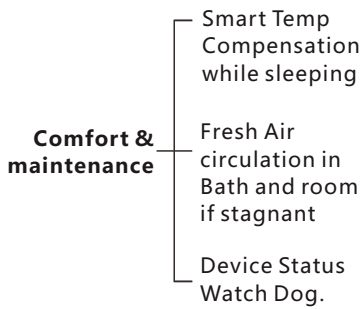

50-75 Rooms **USD 674/Room**

76-125 Rooms **USD 590/Room**

126+ Rooms **USD 547/Room**

Free APP

Price Valid For \geq 50 Hotel Rooms Minimum

- Energy Saving
- FCU/AHU/VAV Control
- Lighting, Dimming & Moods
- Curtain Control
- Service Request Display
- Integrated Door Access
- LED Back-let Room Number
- Security and Activity logging
- Door Bell Push Button

HOTEL PACKAGES

Comfort Simple Relax

- **(Occupancy Flag)** Check & reports occupancy Status online (Vacant/Occupied)
- **(Energy Smart)** Built in Logic that Works Simply:
 - If no occupancy (Vacant)=energy save
 - If balcony door is open=off AC
 - If occupied=power on
- **(Security)** Alert at Reception Station If Guest Room Door is Forgotten Open
- **(Moonlighting)** Send Warning in Case any one used Room while not Sold
- **(Device Monitoring)** Equipment Status Watch Dog Provided Free with This Package
- **(Service)** Request, Display and Management

ART Touch Customizable Panels

Included In This Package:

- 1 Door Access Panel (with Service Display, Bell Push and Room Number, Tamper and Mag Input++)
- 1 Zone Beast (FCU/AHU/VAV/Temperature Control, Curtain Motor Control, Dimming and Lighting, Boiler/Exhaust)
- 1 Aux Power (Dual Power Supply 24VDC/12VDC, Smart Energy Logic, 3-Zone Dry Inputs, 2 Relays for Energy)
- 1 Bedside Touch Button Controller Wall Mountable (Moods, Service, Lights, Curtain, Air conditioning controls)
- 2 Magnetic Door / Window Contacts (Reed Switch)
- 1 Ceiling PIR Motion Detector
- 1 Card Holder(Service + Request + Energy)
- 3 ART touch Panels for (Bath, Desk, and Bedside L)
- 7 Connectors (4D)
- 1 Temp1 Temperature Sensor
- 1 Free Smart Hotel APP download,
- 1 Free Equipment Watch Dog SW,
- 1 Free Card Management SW (1 Per Hotel with 50 Rooms Minimum),
- Free RSIP Bridge (1 For Every 50 Rooms)