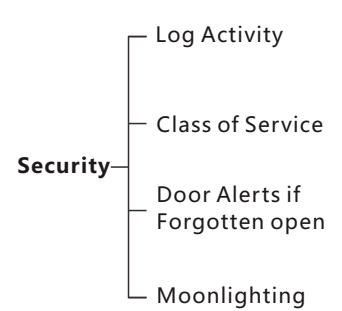

50-75 Rooms **USD 674/Room**

76-125 Rooms **USD 590/Room**

126+ Rooms **USD 547/Room**

Free APP

Price Valid For \geq 50 Hotel Rooms Minimum

- Energy Saving
- FCU/AHU/VAV Control
- Lighting, Dimming & Moods
- Curtain Control
- Service Request Display
- Integrated Door Access
- LED Back-let Room Number
- Security and Activity logging
- Door Bell Push Button

HOTEL PACKAGES

Comfort Simple Relax

- **(Occupancy Flag)** Check & reports occupancy Status online (Vacant/Occupied)
- **(Energy Smart)** Built in Logic that Works Simply:
 - If no occupancy (Vacant)=energy save
 - If balcony door is open=off AC
 - If occupied=power on
- **(Security)** Alert at Reception Station If Guest Room Door is Forgotten Open
- **(Moonlighting)** Send Warning in Case any one used Room while not Sold
- **(Device Monitoring)** Equipment Status Watch Dog Provided Free with This Package
- **(Service)** Request, Display and Management

ART Touch Customizable Panels

Included In This Package:

- 1 Door Access Panel (with Service Display, Bell Push and Room Number, Tamper and Mag Input++)
- 1 Zone Beast (FCU/AHU/VAV/Temperature Control, Curtain Motor Control, Dimming and Lighting, Boiler/Exhaust)
- 1 Aux Power (Dual Power Supply 24VDC/12VDC, Smart Energy Logic, 3-Zone Dry Inputs, 2 Relays for Energy)
- 1 Bedside Touch Button Controller Wall Mountable (Moods, Service, Lights, Curtain, Air conditioning controls)
- 2 Magnetic Door / Window Contacts (Reed Switch)
- 1 Ceiling PIR Motion Detector
- 1 Card Holder(Service + Request + Energy)
- 3 ART touch Panels for (Bath, Desk, and Bedside L)
- 7 Connectors (4D)
- 1 Temp1 Temperature Sensor
- 1 Free Smart Hotel APP download,
- 1 Free Equipment Watch Dog SW,
- 1 Free Card Management SW (1 Per Hotel with 50 Rooms Minimum),
- Free RSIP Bridge (1 For Every 50 Rooms)