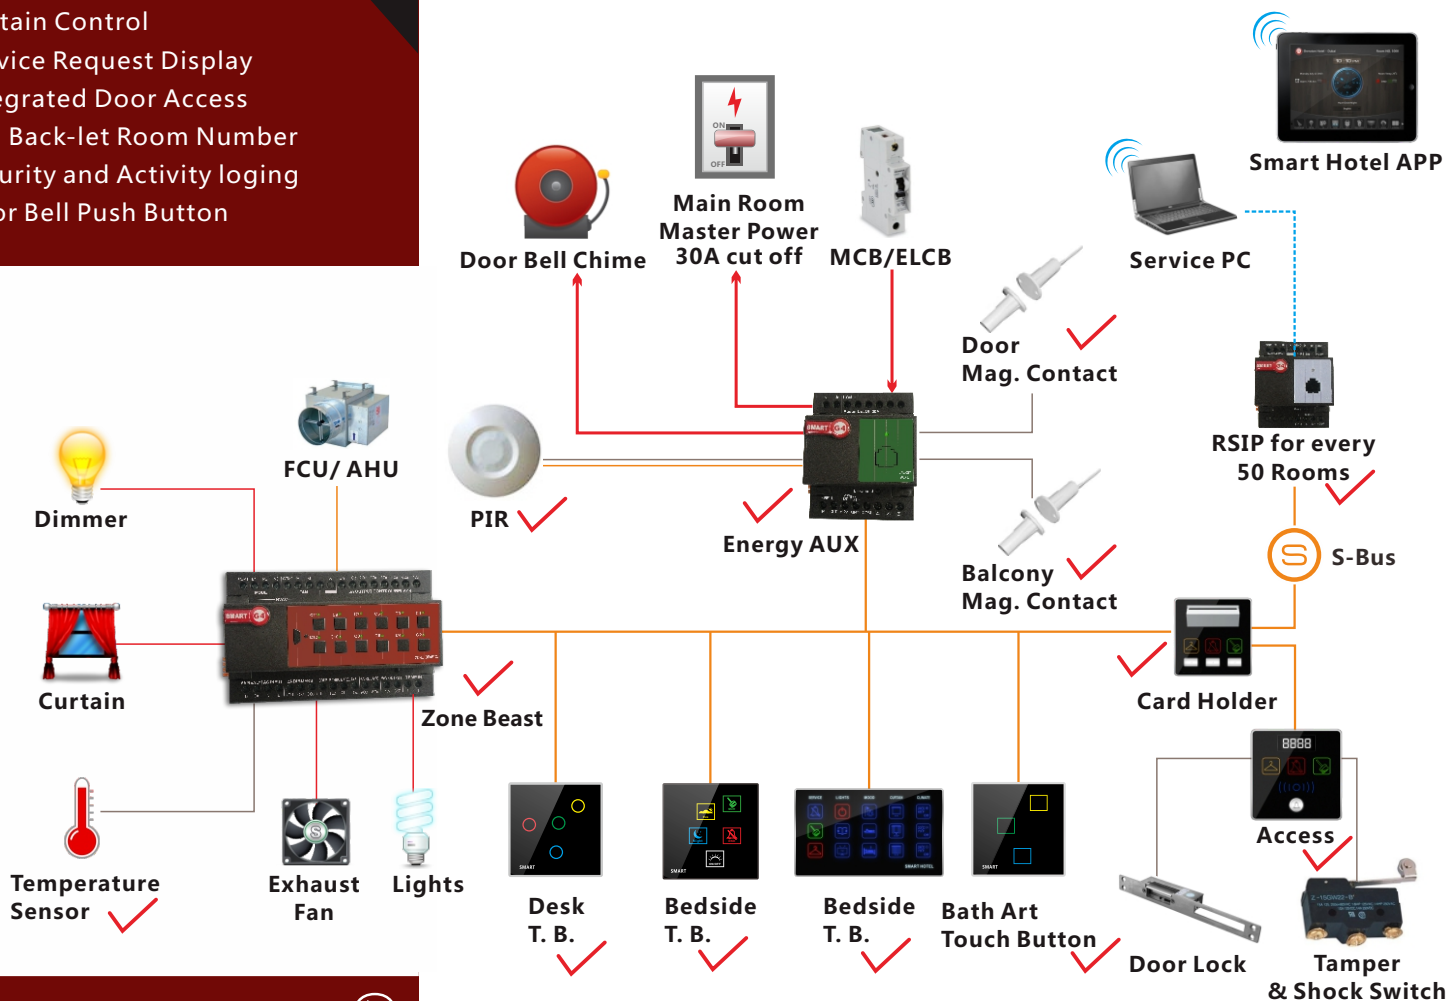

50-75 Rooms **USD 674/Room**

76-125 Rooms **USD 590/Room**

126+ Rooms **USD 547/Room**

Free APP

Price Valid For \geq 50 Hotel Rooms Minimum

- Energy Saving
- FCU/AHU/VAV Control
- Lighting, Dimming & Moods
- Curtain Control
- Service Request Display
- Integrated Door Access
- LED Back-let Room Number
- Security and Activity logging
- Door Bell Push Button

HOTEL PACKAGES

Comfort Simple Relax

- **(Occupancy Flag)** Check & reports occupancy Status online (Vacant/Occupied)
- **(Energy Smart)** Built in Logic that Works Simply:
 - If no occupancy (Vacant)=energy save
 - If balcony door is open=off AC
 - If occupied=power on
- **(Security)** Alert at Reception Station If Guest Room Door is Forgotten Open
- **(Moonlighting)** Send Warning in Case any one used Room while not Sold
- **(Device Monitoring)** Equipment Status Watch Dog Provided Free with This Package
- **(Service)** Request, Display and Management

ART Touch Customizable Panels

Included In This Package:

- 1 Door Access Panel (with Service Display, Bell Push and Room Number, Tamper and Mag Input++)
- 1 Zone Beast (FCU/AHU/VAV/Temperature Control, Curtain Motor Control, Dimming and Lighting, Boiler/Exhaust)
- 1 Aux Power (Dual Power Supply 24VDC/12VDC, Smart Energy Logic, 3-Zone Dry Inputs, 2 Relays for Energy)
- 1 Bedside Touch Button Controller Wall Mountable (Moods, Service, Lights, Curtain, Air conditioning controls)
- 2 Magnetic Door / Window Contacts (Reed Switch)
- 1 Ceiling PIR Motion Detector
- 1 Card Holder(Service + Request + Energy)
- 3 ART touch Panels for (Bath, Desk, and Bedside L)
- 7 Connectors (4D)
- 1 Temp1 Temperature Sensor
- 1 Free Smart Hotel APP download,
- 1 Free Equipment Watch Dog SW,
- 1 Free Card Management SW (1 Per Hotel with 50 Rooms Minimum),
- Free RSIP Bridge (1 For Every 50 Rooms)

Smart Hotel Door Access