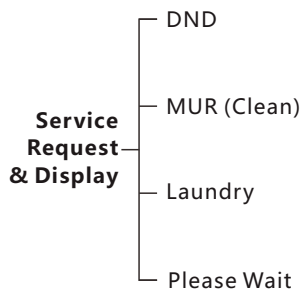

50-75 Rooms **USD 674/Room**

76-125 Rooms **USD 590/Room**

126+ Rooms **USD 547/Room**

Free APP

Price Valid For \geq 50 Hotel Rooms Minimum

- Energy Saving
- FCU/AHU/VAV Control
- Lighting, Dimming & Moods
- Curtain Control
- Service Request Display
- Integrated Door Access
- LED Back-let Room Number
- Security and Activity logging
- Door Bell Push Button

HOTEL PACKAGES

Comfort Simple Relax

- **(Occupancy Flag)** Check & reports occupancy Status online (Vacant/Occupied)
- **(Energy Smart)** Built in Logic that Works Simply:
 - If no occupancy (Vacant)=energy save
 - If balcony door is open=off AC
 - If occupied=power on
- **(Security)** Alert at Reception Station If Guest Room Door is Forgotten Open
- **(Moonlighting)** Send Warning in Case any one used Room while not Sold
- **(Device Monitoring)** Equipment Status Watch Dog Provided Free with This Package
- **(Service)** Request, Display and Management