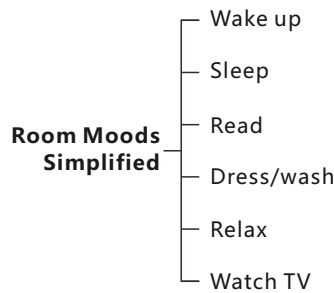

50-75 Rooms **USD 674/Room**

76-125 Rooms **USD 590/Room**

126+ Rooms **USD 547/Room**

Free APP

Price Valid For \geq 50 Hotel Rooms Minimum

- Energy Saving
- FCU/AHU/VAV Control
- Lighting, Dimming & Moods
- Curtain Control
- Service Request Display
- Integrated Door Access
- LED Back-let Room Number
- Security and Activity logging
- Door Bell Push Button

HOTEL PACKAGES

Comfort Simple Relax

- **(Occupancy Flag)** Check & reports occupancy Status online (Vacant/Occupied)
- **(Energy Smart)** Built in Logic that Works Simply:
 - If no occupancy (Vacant)=energy save
 - If balcony door is open=off AC
 - If occupied=power on
- **(Security)** Alert at Reception Station If Guest Room Door is Forgotten Open
- **(Moonlighting)** Send Warning in Case any one used Room while not Sold
- **(Device Monitoring)** Equipment Status Watch Dog Provided Free with This Package
- **(Service)** Request, Display and Management

ART Touch Customizable Panels

Included In This Package:

- 1 Door Access Panel (with Service Display, Bell Push and Room Number, Tamper and Mag Input++)
- 1 Zone Beast (FCU/AHU/VAV/Temperature Control, Curtain Motor Control, Dimming and Lighting, Boiler/Exhaust)
- 1 Aux Power (Dual Power Supply 24VDC/12VDC, Smart Energy Logic, 3-Zone Dry Inputs, 2 Relays for Energy)
- 1 Bedside Touch Button Controller Wall Mountable (Moods, Service, Lights, Curtain, Air conditioning controls)
- 2 Magnetic Door / Window Contacts (Reed Switch)
- 1 Ceiling PIR Motion Detector
- 1 Card Holder(Service + Request + Energy)
- 3 ART touch Panels for (Bath, Desk, and Bedside L)
- 7 Connectors (4D)
- 1 Temp1 Temperature Sensor
- 1 Free Smart Hotel APP download,
- 1 Free Equipment Watch Dog SW,
- 1 Free Card Management SW (1 Per Hotel with 50 Rooms Minimum),
- Free RSIP Bridge (1 For Every 50 Rooms)