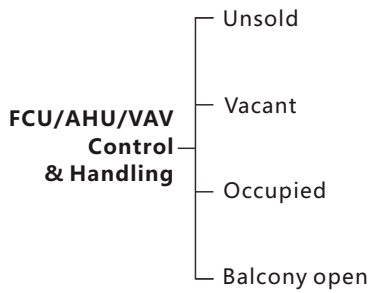

50-75 Rooms **USD 674/Room**

76-125 Rooms **USD 590/Room**

126+ Rooms **USD 547/Room**

Free APP

Price Valid For \geq 50 Hotel Rooms Minimum

- Energy Saving
- FCU/AHU/VAV Control
- Lighting, Dimming & Moods
- Curtain Control
- Service Request Display
- Integrated Door Access
- LED Back-let Room Number
- Security and Activity logging
- Door Bell Push Button

HOTEL PACKAGES

Comfort Simple Relax

- **(Occupancy Flag)** Check & reports occupancy Status online (Vacant/Occupied)
- **(Energy Smart)** Built in Logic that Works Simply:
 - If no occupancy (Vacant)=energy save
 - If balcony door is open=off AC
 - If occupied=power on
- **(Security)** Alert at Reception Station If Guest Room Door is Forgotten Open
- **(Moonlighting)** Send Warning in Case any one used Room while not Sold
- **(Device Monitoring)** Equipment Status Watch Dog Provided Free with This Package
- **(Service)** Request, Display and Management

ART Touch Customizable Panels

Included In This Package:

- 1 Door Access Panel (with Service Display, Bell Push and Room Number, Tamper and Mag Input++)
- 1 Zone Beast (FCU/AHU/VAV/Temperature Control, Curtain Motor Control, Dimming and Lighting, Boiler/Exhaust)
- 1 Aux Power (Dual Power Supply 24VDC/12VDC, Smart Energy Logic, 3-Zone Dry Inputs, 2 Relays for Energy)
- 1 Bedside Touch Button Controller Wall Mountable (Moods, Service, Lights, Curtain, Air conditioning controls)
- 2 Magnetic Door / Window Contacts (Reed Switch)
- 1 Ceiling PIR Motion Detector
- 1 Card Holder(Service + Request + Energy)
- 3 ART touch Panels for (Bath, Desk, and Bedside L)
- 7 Connectors (4D)
- 1 Temp1 Temperature Sensor
- 1 Free Smart Hotel APP download,
- 1 Free Equipment Watch Dog SW,
- 1 Free Card Management SW (1 Per Hotel with 50 Rooms Minimum),
- Free RSIP Bridge (1 For Every 50 Rooms)