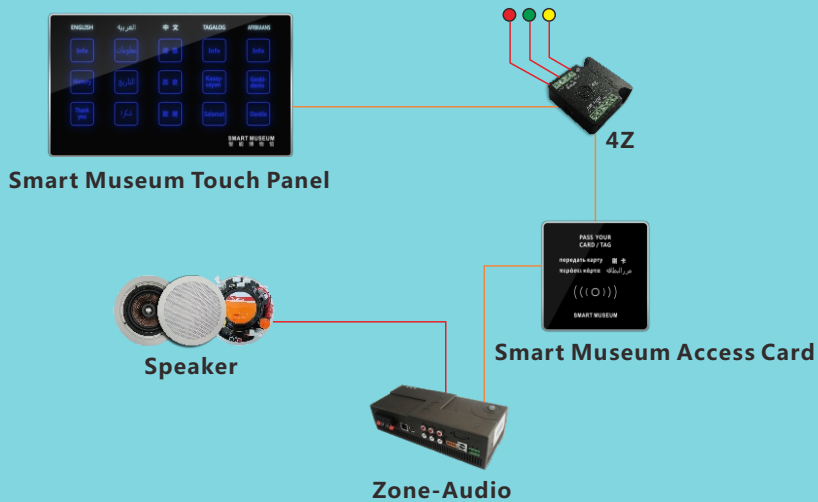

SMARTHOME GROUP
Smarthome for everyone

G4 Smart Museum Demo Kit

www.smarthomebus.com

CABLES

- LAN
- S-Bus
- - - Wireless

Smart Museum Features

- Energy Saving
- Easy Listen and See
- Language Usage Report
- Dynamic Lighting
- Controlled Ambiance
- Visit Counter

Item	Qty
4Z	1
Z-Audio	1
Z-Audio Power Supply	1
Speaker	1
4GB-SD Card	1
Smart Museum Touch Panel	1
Swipe Card for Language	1
ID card	5
Mechanical Switch	3
4D connect	3
Sbus	2
Screw+cap	4
Power Socket	1
Acrylic Board	2
Demo Bag	1