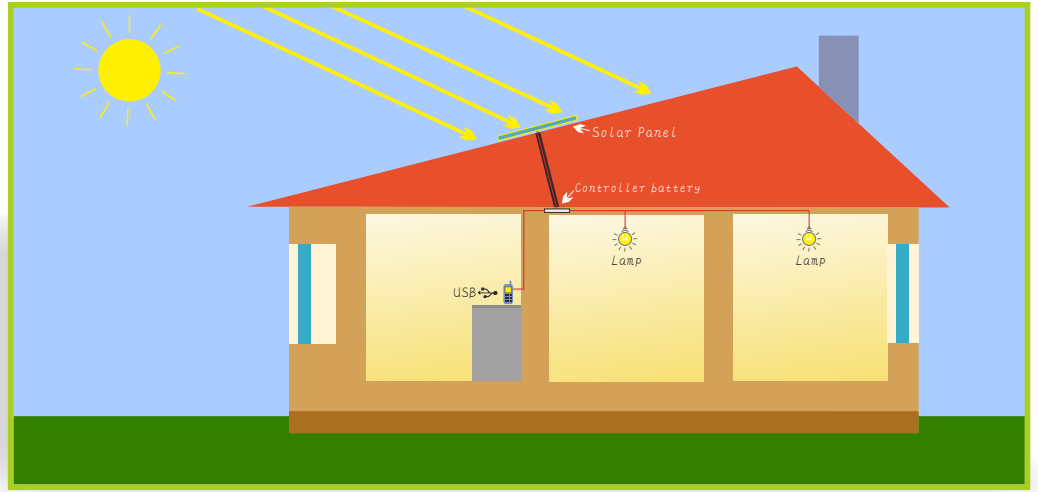

SMARTHOME GROUP
Smarthome for everyone

Charge in Day ... ☀️
Use at Night ... 🌙