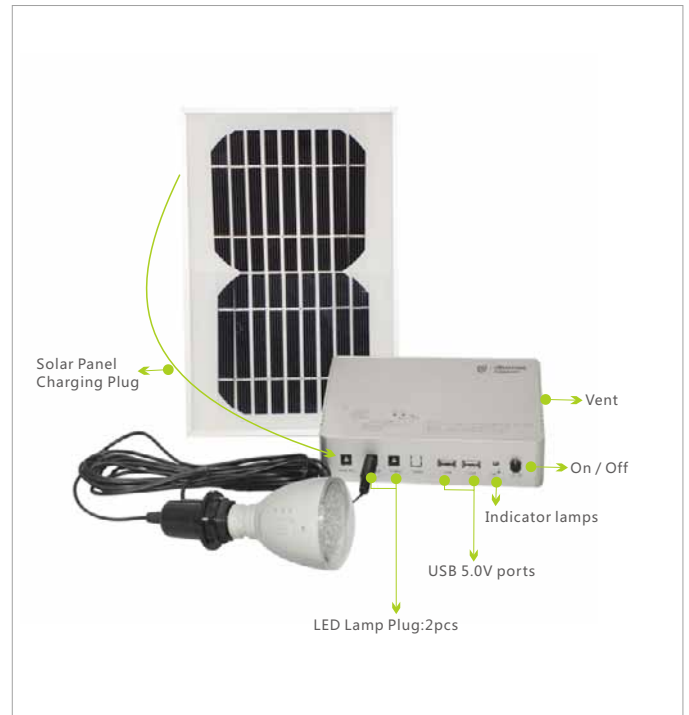

Charge in Day ... ☀️
Use at Night ... 🌙

LUMINA PORTABLE SOLAR LIGHTING KIT

Features

- Safe
- Light Weight (Portable), Save your money, Easy to Carry, Easy to Charge and User-Friendly
- No Air Pollution, No Noise Pollution (Unlike generators)
- No need battery replacement, No need fuel refill
- Maintenance Free
- Transforms light energy into electric energy (Sustainable)
- Solar Power (Environmental Green Energy)
- It is very useful for no power area, camping, outside activities
- Affordable and can make a great Gift.

Components	Technical Parameter
Solar panel	5W, 9V, 560mA
Battery	6V/7AH lead-acid battery, Maintenance-free
Controller	Portable, 2 Load Line Ports, 2 USB Ports
Light source	LED bulb 2W*2pcs, 5meters cable, E27 Socket
Work time	3 Nights using 2 Bulbs (8hours) or 15-20 working hours