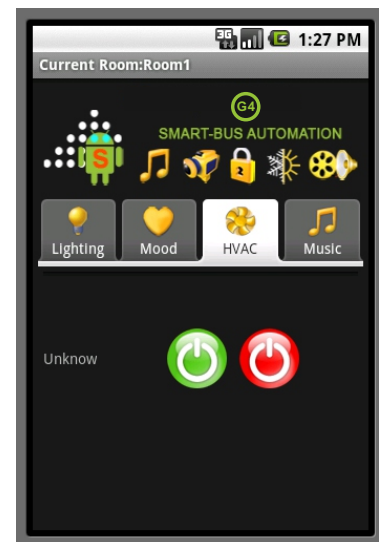

Phones, Tablets, TV Box, Smart TV ++

Software Screen Shots

Home Screen

Lighting control in Room

HVAC

Software Screen Shots

Security

Macro Buttons

Music

Media

Mood

Android Apps

Smart-G4 Android App by Living Tech

Software Screen Shots

Home Screen

Lighting Control