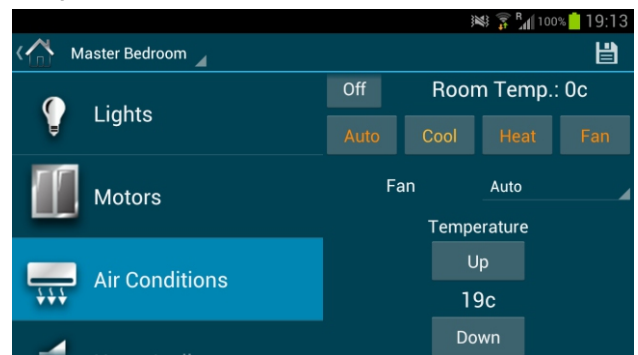

Music

Media

Mood

Android Apps

Smart-G4 Android App by Living Tech

Software Screen Shots

Home Screen

Lighting Control

Drape / Blinds Control

Temperature Control

Audio Control

Security

Windows Control Apps

HAC Software

Windows XP/7 Based Home Automation Control Software, Using Laptop or Tablet Touch Screens. Version 6.0 with Video play and Mood Recording easy, Music Comand and Play DJ Like List, Multi Zone Grouping and Pairing Function, Community ++ (Allow Trial for 45 Days, Must register Afterwards, We advise Buying Minimum of 10 Licenses to avoid Inconvenience)