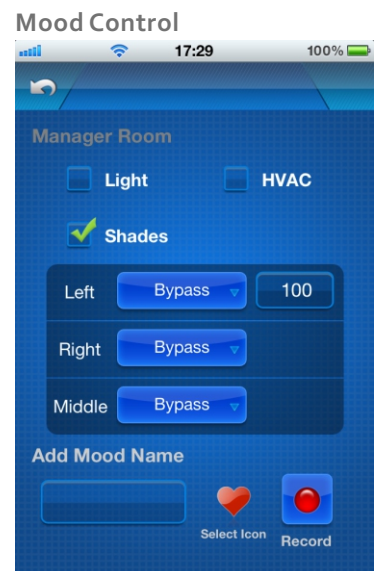

Software Screen Shots

Apple Apps

Smart Hotel App

Smart Hotel New Features

1. Hotel Room Security (In Out Bell and Log recording)
2. No Moonlighting (To rent without management knowledge)
3. User / Guest Habit Analysis (Habits: Lights, AC & Services)
4. Notional Power Consumption per Room
5. Ability to add IP Camera
6. Blink the Room Number in 1 minute when there is a visitor
7. Added Housekeeping Services Features like: Clean Shoes, Refill Bar, Ready Bed, Take Plates, Maintenance Needed and Please Wait
8. Ask the Guest if they are GREEN. If they are GREEN means saving water, laundry detergent and electricity.
o I am GREEN feature service: Don't Change My Towel & Bed Sheet
9. E-menu (Food Menu Lists)
10. E-directory (Directory of Hotel Restaurant, Services, IDD, Embassy, Government, and Attractions)