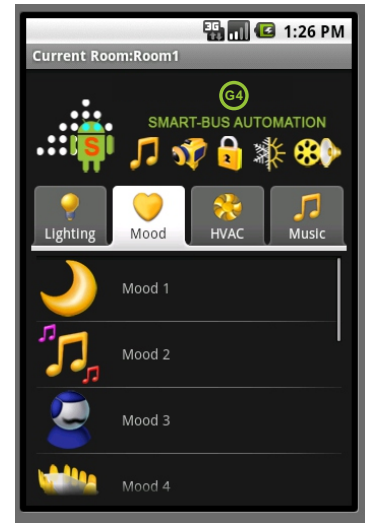

Software Screen Shots

Apple Apps

Smart Hotel App

Smart Hotel New Features

1. Hotel Room Security (In Out Bell and Log recording)
2. No Moonlighting (To rent without management knowledge)
3. User / Guest Habit Analysis (Habits: Lights, AC & Services)
4. Notional Power Consumption per Room
5. Ability to add IP Camera
6. Blink the Room Number in 1 minute when there is a visitor
7. Added Housekeeping Services Features like: Clean Shoes, Refill Bar, Ready Bed, Take Plates, Maintenance Needed and Please Wait
8. Ask the Guest if they are GREEN. If they are GREEN means saving water, laundry detergent and electricity.
o I am GREEN feature service: Don't Change My Towel & Bed Sheet
9. E-menu (Food Menu Lists)
10. E-directory (Directory of Hotel Restaurant, Services, IDD, Embassy, Government, and Attractions)

Phones, Tablets, TV Box, Smart TV ++

Software Screen Shots

Home Screen

Lighting control in Room

HVAC

Software Screen Shots

Security

Macro Buttons

Music

Media

Mood

Android Apps

Smart-G4 Android App by Living Tech

Software Screen Shots

Home Screen

Lighting Control

Drape / Blinds Control

Temperature Control

Audio Control

Security

Windows Control Apps

HAC Software

Windows XP/7 Based Home Automation Control Software, Using Laptop or Tablet Touch Screens. Version 6.0 with Video play and Mood Recording easy, Music Comand and Play DJ Like List, Multi Zone Grouping and Pairing Function, Community ++ (Allow Trial for 45 Days, Must register Afterwards, We advise Buying Minimum of 10 Licenses to avoid Inconvenience)