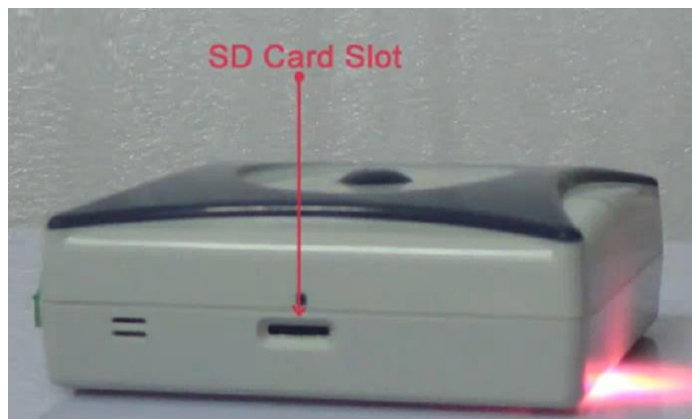

Smart-Gate (Web-Host) - SB-SGATE-UN
GTIN (UPC-EAN): 0610696254665

Advanced Web Gateway box can be set any place in the building and link to the WIFI and to internet. Acts as Server for easy control from any web enabled devices like tablets, any mobile brand ++ without the need to install any software. The Smart-gate is also abridging interface between S-BUS and Zigbee. it has Builtin RS-232 and Bluetooth pairing function. The smart-gate Enables remote Dynamic chatting and control or monitoring using Skype making the home become the technobuttler that chats with the owner and reports or executes his chat commands.

Details Zoom On Panel: