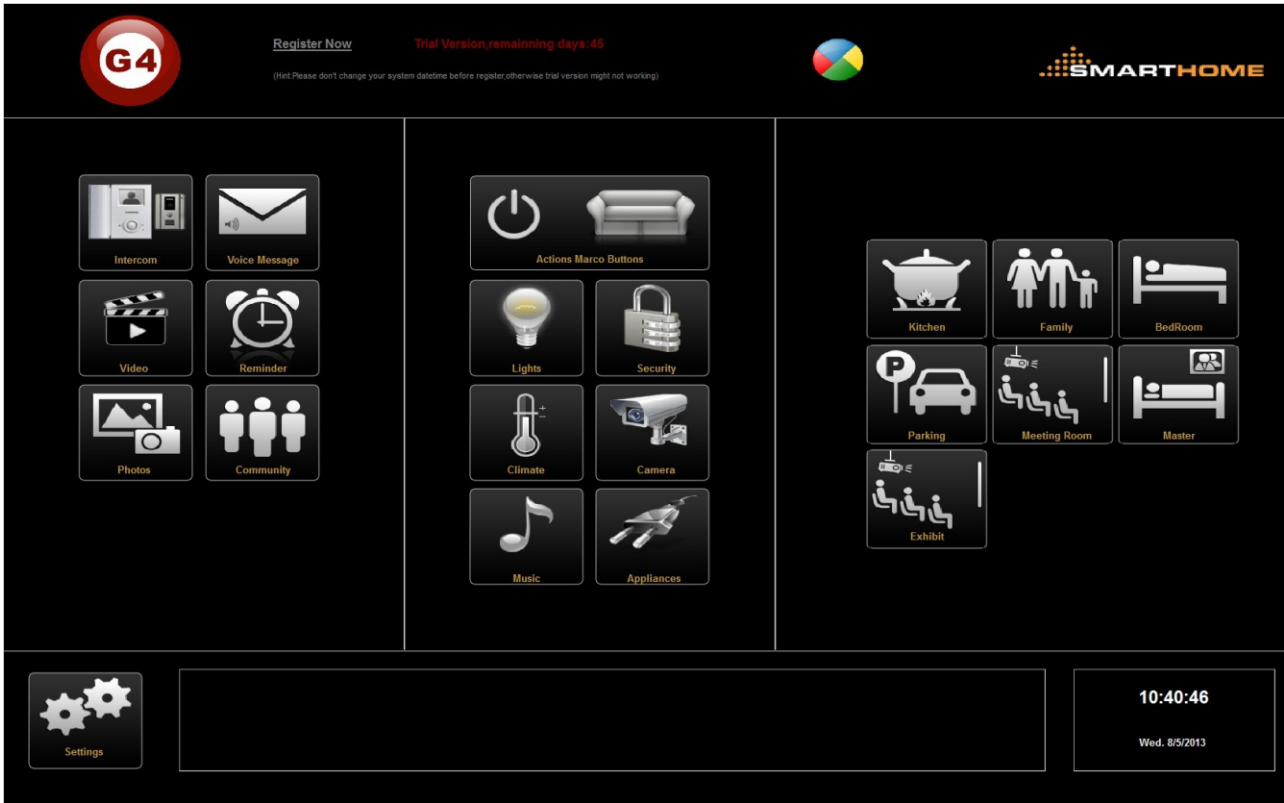

Music

Media

Mood

Android Apps

Smart-G4 Android App by Living Tech

Software Screen Shots

Home Screen

Lighting Control

Drape / Blinds Control

Temperature Control

Audio Control

Security

Windows Control Apps

HAC Software

Windows XP/7 Based Home Automation Control Software, Using Laptop or Tablet Touch Screens. Version 6.0 with Video play and Mood Recording easy, Music Comand and Play DJ Like List, Multi Zone Grouping and Pairing Function, Community ++ (Allow Trial for 45 Days, Must register Afterwards, We advise Buying Minimum of 10 Licenses to avoid Inconvenience)

Windows Control Apps

Mazarati Software for Windows CE

Smart Bus enabled on Windows CE is developed by SmartHome Group, a company that specializes in home automation.

Windows CE Based Home Automation Control Software, WinCE Enabled Devices or Tablet Touch Screens. With CCTV Video Stream, Music ++ (Allow Trial for 45 Days, Must register Afterwards, We advise Buying Minimum of 10 Licenses to avoid Inconvenience)

Windows Control Apps

Video Play SW (Slaves)

Play list Management Software and reminders Software (To enable Organizing Personal Lists from any Networked PC/laptop)

Windows Control Apps

Show Control SW and Apps Examples (Windows)