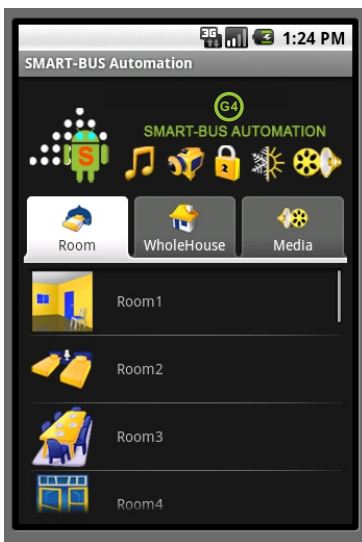

Software Screen Shots

Home Screen