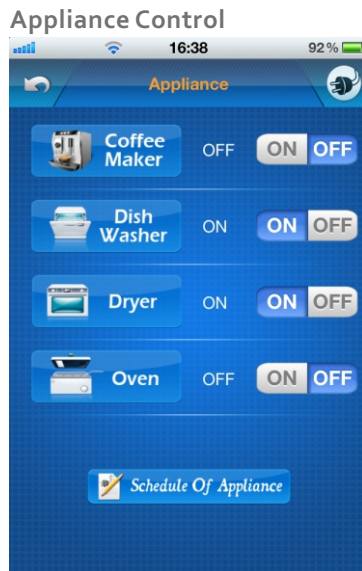

Software Screen Shots

Apple Apps

Smart Hotel App

Smart Hotel New Features

1. Hotel Room Security (In Out Bell and Log recording)
2. No Moonlighting (To rent without management knowledge)
3. User / Guest Habit Analysis (Habits: Lights, AC & Services)
4. Notional Power Consumption per Room
5. Ability to add IP Camera
6. Blink the Room Number in 1 minute when there is a visitor
7. Added Housekeeping Services Features like: Clean Shoes, Refill Bar, Ready Bed, Take Plates, Maintenance Needed and Please Wait
8. Ask the Guest if they are GREEN. If they are GREEN means saving water, laundry detergent and electricity.
o I am GREEN feature service: Don't Change My Towel & Bed Sheet
9. E-menu (Food Menu Lists)
10. E-directory (Directory of Hotel Restaurant, Services, IDD, Embassy, Government, and Attractions)