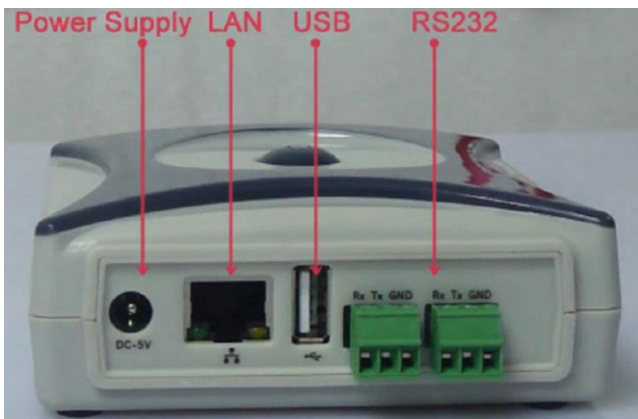

Smart-Gate (Web-Host) - SB-SGATE-UN
GTIN (UPC-EAN): 0610696254665

Advanced Web Gateway box can be set any place in the building and link to the WIFI and to internet. Acts as Server for easy control from any web enabled devices like tablets, any mobile brand ++ without the need to install any software. The Smart-gate is also abridging interface between S-BUS and Zigbee. it has Builtin RS-232 and Bluetooth pairing function. The smart-gate Enables remote Dynamic chatting and control or monitoring using Skype making the home become the technobuttler that chats with the owner and reports or executes his chat commands.

Details Zoom On Panel: