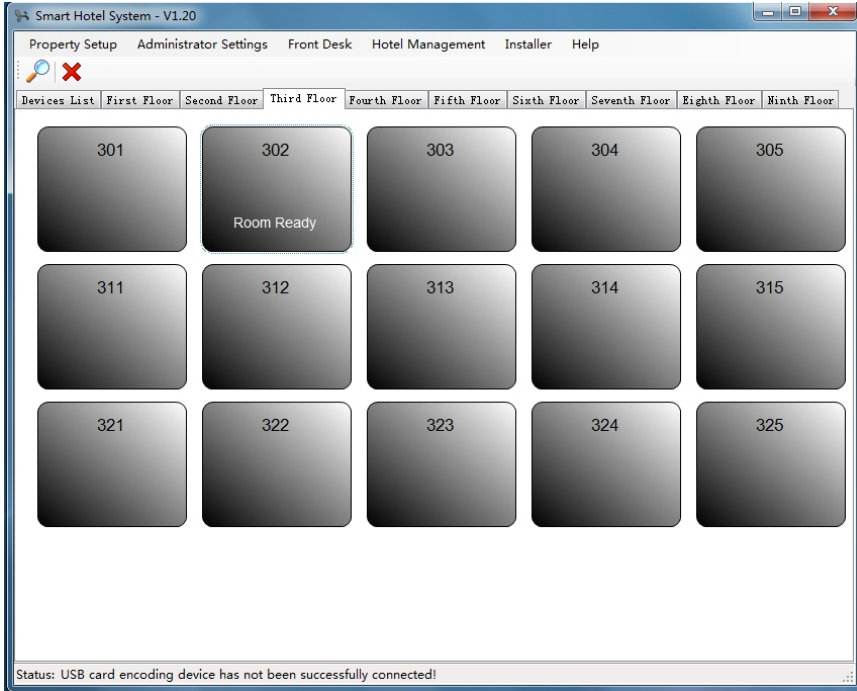

SoftWare For Smart Hotel

↓ Smart Hotel System