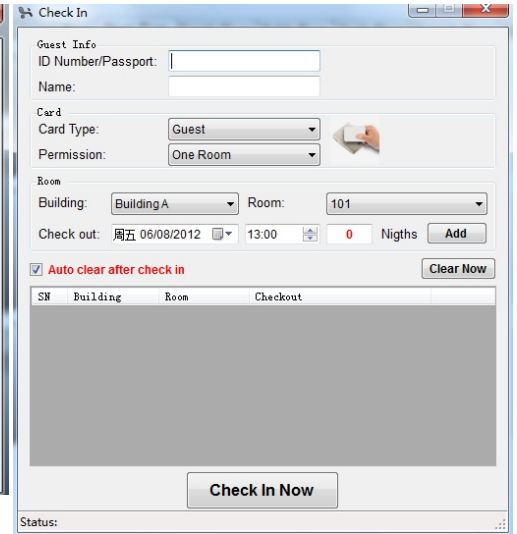

↓ Smart Hotel System

↓ Smart Hotel Room

↓ Smart Hotel Door Bell

↓ Smart Hotel Check in

↓ Hotel Service Management SW (per license)

↓ Hotel Guest Room Card Management Software

Smart Hotel

Smart-Bus Hotel Bell with Access Control (G4) - SB-3SBXS-WL