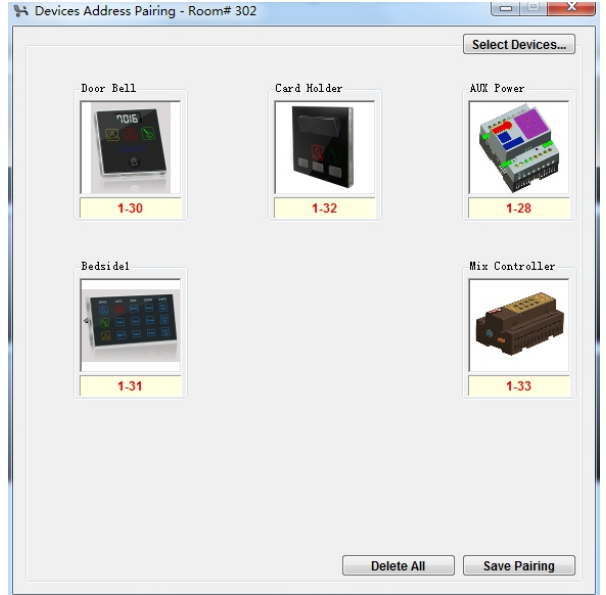

↓ Smart Hotel Room