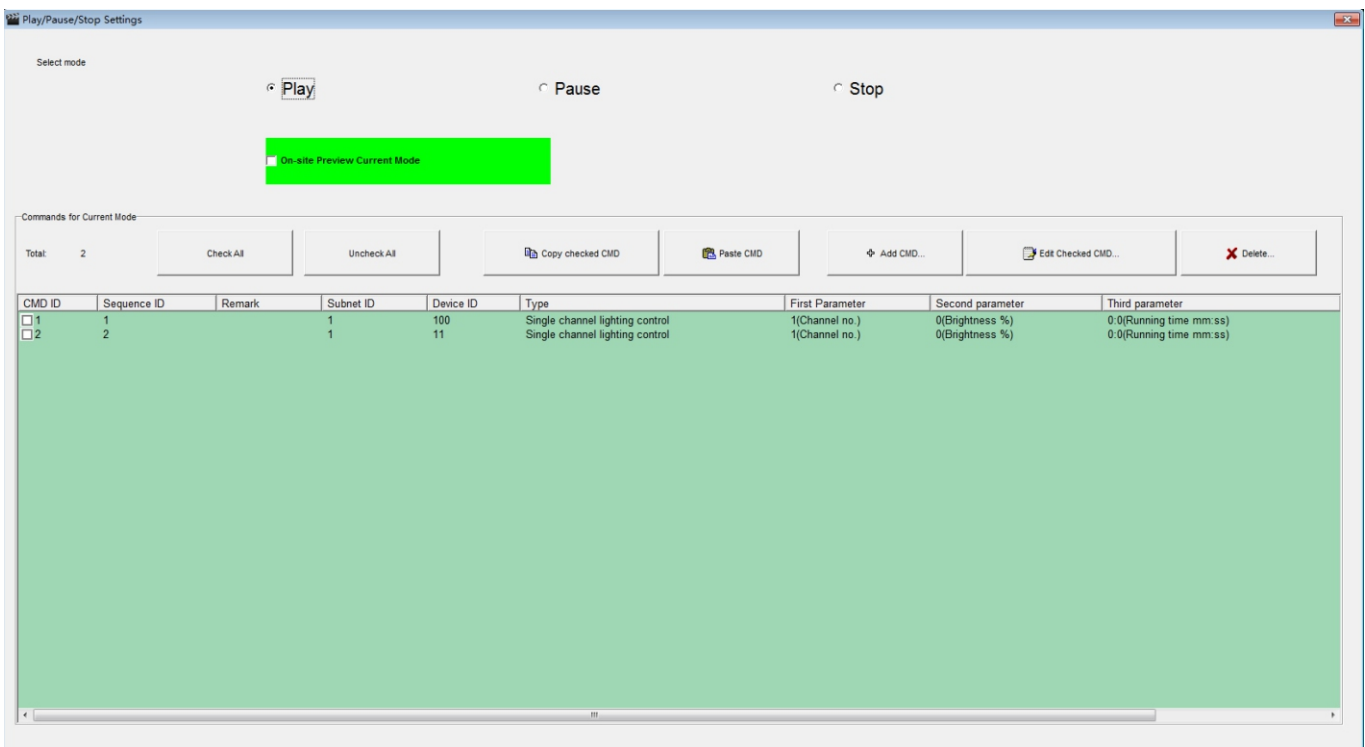

Windows Control Apps

Video Play SW (Slaves)

Play list Management Software and reminders Software (To enable Organizing Personal Lists from any Networked PC/laptop)

Windows Control Apps

Show Control SW and Apps Examples (Windows)