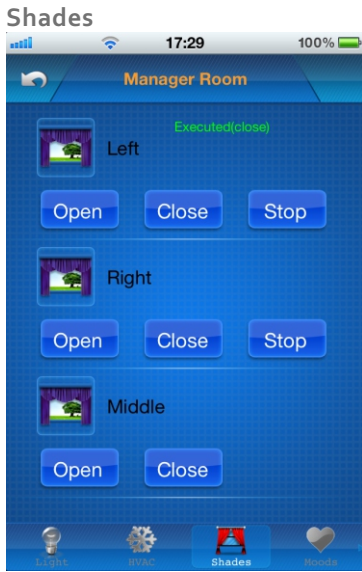

Software Screen Shots

Apple Apps

Smart Hotel App

Smart Hotel New Features

1. Hotel Room Security (In Out Bell and Log recording)
2. No Moonlighting (To rent without management knowledge)
3. User / Guest Habit Analysis (Habits: Lights, AC & Services)
4. Notional Power Consumption per Room
5. Ability to add IP Camera
6. Blink the Room Number in 1 minute when there is a visitor
7. Added Housekeeping Services Features like: Clean Shoes, Refill Bar, Ready Bed, Take Plates, Maintenance Needed and Please Wait
8. Ask the Guest if they are GREEN. If they are GREEN means saving water, laundry detergent and electricity.
o I am GREEN feature service: Don't Change My Towel & Bed Sheet
9. E-menu (Food Menu Lists)
10. E-directory (Directory of Hotel Restaurant, Services, IDD, Embassy, Government, and Attractions)