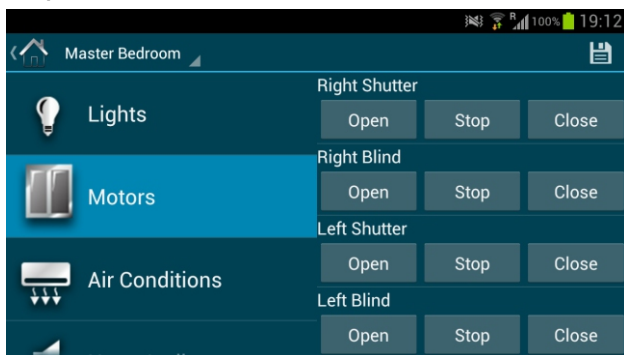

Music

Media

Mood

Android Apps

Smart-G4 Android App by Living Tech

Software Screen Shots

Home Screen

Lighting Control

Drape / Blinds Control

Temperature Control

Audio Control

Security

Windows Control Apps

HAC Software

Windows XP/7 Based Home Automation Control Software, Using Laptop or Tablet Touch Screens. Version 6.0 with Video play and Mood Recording easy, Music Comand and Play DJ Like List, Multi Zone Grouping and Pairing Function, Community ++ (Allow Trial for 45 Days, Must register Afterwards, We advise Buying Minimum of 10 Licenses to avoid Inconvenience)