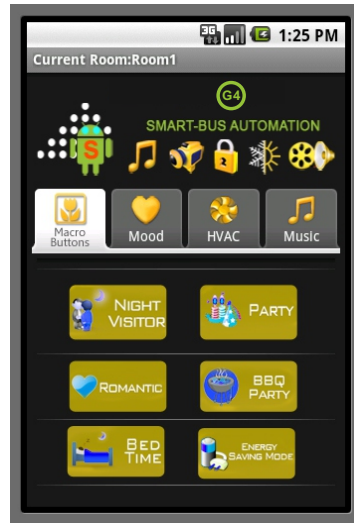

Software Screen Shots

Apple Apps

Smart Hotel App

Smart Hotel New Features

1. Hotel Room Security (In Out Bell and Log recording)
2. No Moonlighting (To rent without management knowledge)
3. User / Guest Habit Analysis (Habits: Lights, AC & Services)
4. Notional Power Consumption per Room
5. Ability to add IP Camera
6. Blink the Room Number in 1 minute when there is a visitor
7. Added Housekeeping Services Features like: Clean Shoes, Refill Bar, Ready Bed, Take Plates, Maintenance Needed and Please Wait
8. Ask the Guest if they are GREEN. If they are GREEN means saving water, laundry detergent and electricity.
o I am GREEN feature service: Don't Change My Towel & Bed Sheet
9. E-menu (Food Menu Lists)
10. E-directory (Directory of Hotel Restaurant, Services, IDD, Embassy, Government, and Attractions)

Software Screen Shots of SmartHotel

Main Menu

AC

Room Service

Cameras

House Keeping

Smart TV

Android Apps

Phones, Tablets, TV Box, Smart TV ++

Software Screen Shots

Home Screen

Lighting control in Room

HVAC

Software Screen Shots

Security

Macro Buttons

Music

Media

Mood

Android Apps

Smart-G4 Android App by Living Tech

Software Screen Shots

Home Screen

Lighting Control