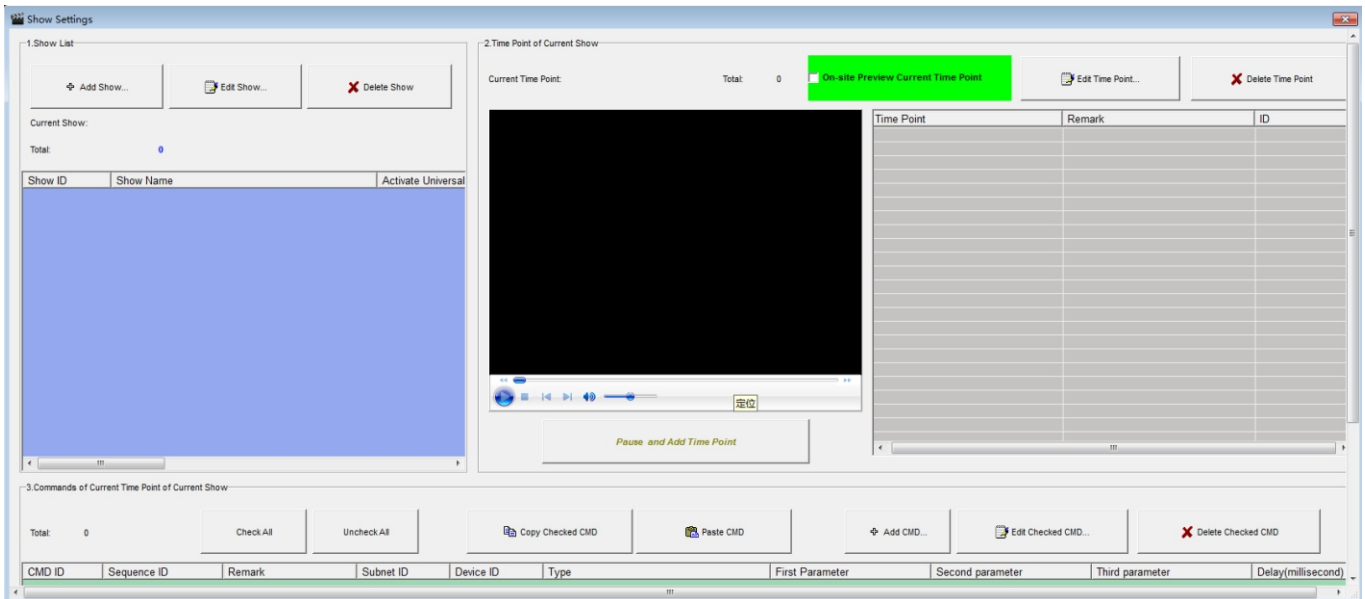

Windows Control Apps

Video Play SW (Slaves)

Play list Management Software and reminders Software (To enable Organizing Personal Lists from any Networked PC/laptop)

Windows Control Apps

Show Control SW and Apps Examples (Windows)