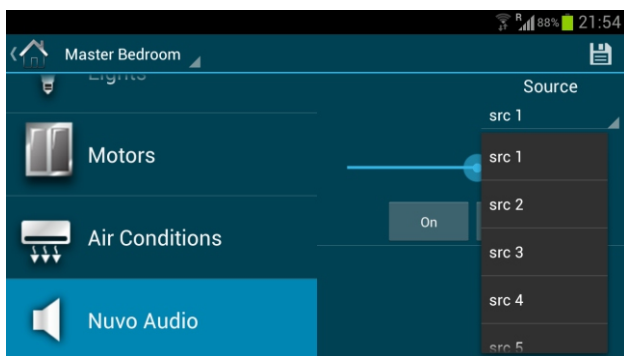

Music

Media

Mood

Android Apps

Smart-G4 Android App by Living Tech

Software Screen Shots

Home Screen

Lighting Control

Drape / Blinds Control

Temperature Control

Audio Control

Security

Windows Control Apps

HAC Software

Windows XP/7 Based Home Automation Control Software, Using Laptop or Tablet Touch Screens. Version 6.0 with Video play and Mood Recording easy, Music Comand and Play DJ Like List, Multi Zone Grouping and Pairing Function, Community ++ (Allow Trial for 45 Days, Must register Afterwards, We advise Buying Minimum of 10 Licenses to avoid Inconvenience)