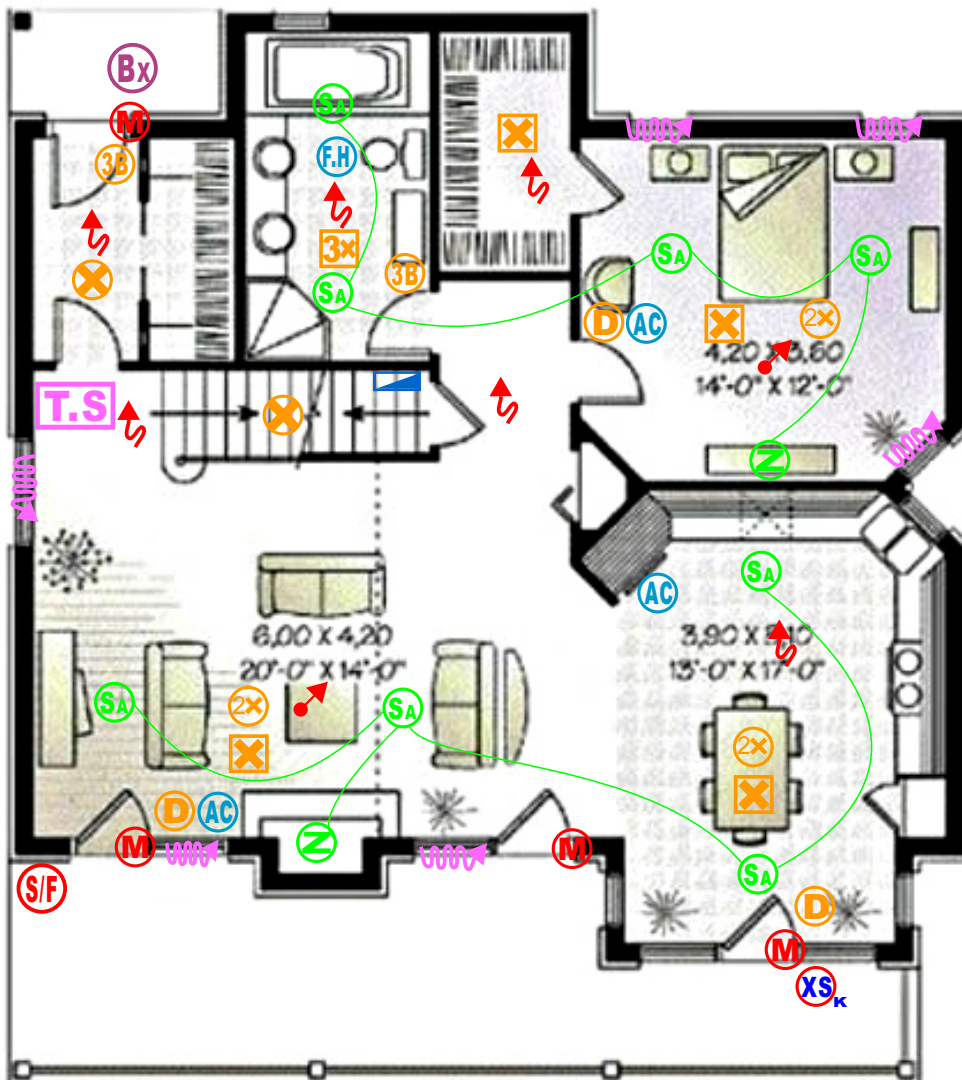

Product	Qty
Bx	1
D	3
3B	2
↗	2
↘	6
M	4
⌌	6
💡	6
AC	3
SA	8
Z	2
T.S	1
SF	1
L	1
▬	1
X	2
X	1
Total Estimated Cost USD 7,000