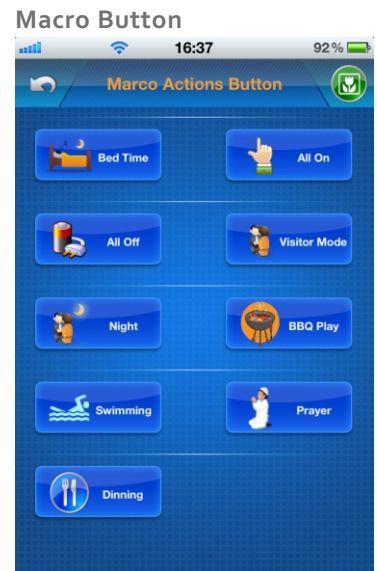

Software Screen Shots

Apple Apps

Smart Hotel App

Smart Hotel New Features

1. Hotel Room Security (In Out Bell and Log recording)
2. No Moonlighting (To rent without management knowledge)
3. User / Guest Habit Analysis (Habits: Lights, AC & Services)
4. Notional Power Consumption per Room
5. Ability to add IP Camera
6. Blink the Room Number in 1 minute when there is a visitor
7. Added Housekeeping Services Features like: Clean Shoes, Refill Bar, Ready Bed, Take Plates, Maintenance Needed and Please Wait
8. Ask the Guest if they are GREEN. If they are GREEN means saving water, laundry detergent and electricity.
o I am GREEN feature service: Don't Change My Towel & Bed Sheet
9. E-menu (Food Menu Lists)
10. E-directory (Directory of Hotel Restaurant, Services, IDD, Embassy, Government, and Attractions)