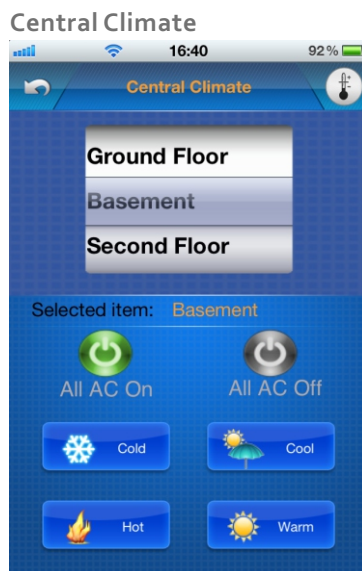

Software Screen Shots

Apple Apps

Smart Hotel App

Smart Hotel New Features

1. Hotel Room Security (In Out Bell and Log recording)
2. No Moonlighting (To rent without management knowledge)
3. User / Guest Habit Analysis (Habits: Lights, AC & Services)
4. Notional Power Consumption per Room
5. Ability to add IP Camera
6. Blink the Room Number in 1 minute when there is a visitor
7. Added Housekeeping Services Features like: Clean Shoes, Refill Bar, Ready Bed, Take Plates, Maintenance Needed and Please Wait
8. Ask the Guest if they are GREEN. If they are GREEN means saving water, laundry detergent and electricity.
o I am GREEN feature service: Don't Change My Towel & Bed Sheet
9. E-menu (Food Menu Lists)
10. E-directory (Directory of Hotel Restaurant, Services, IDD, Embassy, Government, and Attractions)