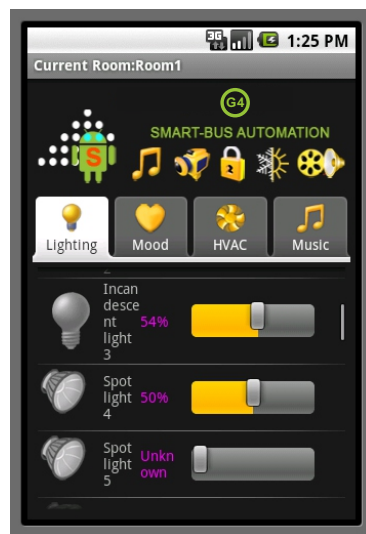

Phones, Tablets, TV Box, Smart TV ++

Software Screen Shots

Home Screen

Lighting control in Room

HVAC

Software Screen Shots

Security

Macro Buttons

Music

Media

Mood

Android Apps

Smart-G4 Android App by Living Tech

Software Screen Shots

Home Screen

Lighting Control