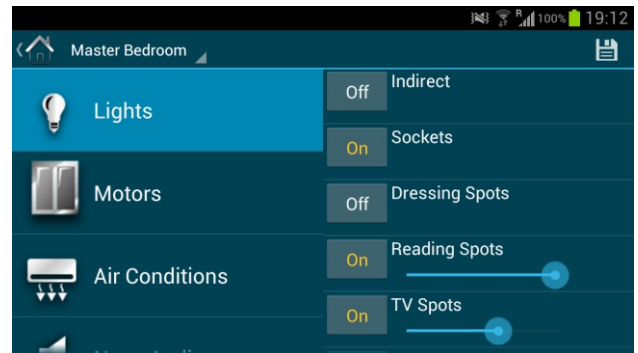

Music

Media

Mood

Android Apps

Smart-G4 Android App by Living Tech

Software Screen Shots

Home Screen

Lighting Control

Drape / Blinds Control

Temperature Control

Audio Control

Security

Windows Control Apps

HAC Software

Windows XP/7 Based Home Automation Control Software, Using Laptop or Tablet Touch Screens. Version 6.0 with Video play and Mood Recording easy, Music Comand and Play DJ Like List, Multi Zone Grouping and Pairing Function, Community ++ (Allow Trial for 45 Days, Must register Afterwards, We advise Buying Minimum of 10 Licenses to avoid Inconvenience)