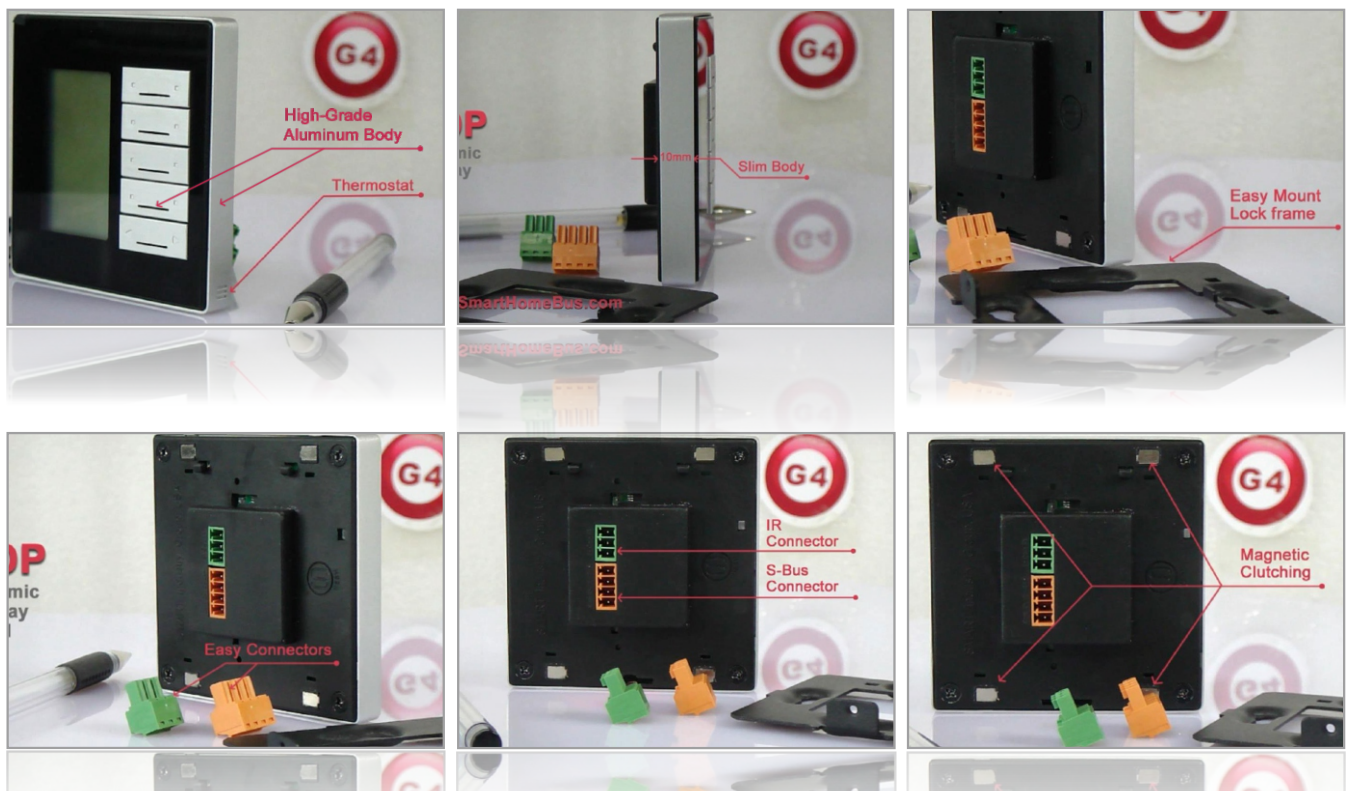

Details Zoom On Panel: