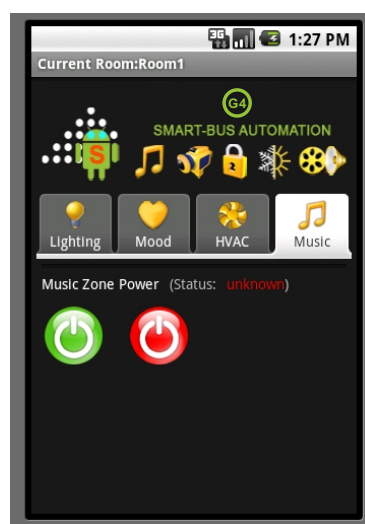

Phones, Tablets, TV Box, Smart TV ++

Software Screen Shots

Home Screen

Lighting control in Room

HVAC

Software Screen Shots

Security

Macro Buttons

Music

Media

Mood

Android Apps

Smart-G4 Android App by Living Tech

Software Screen Shots

Home Screen

Lighting Control