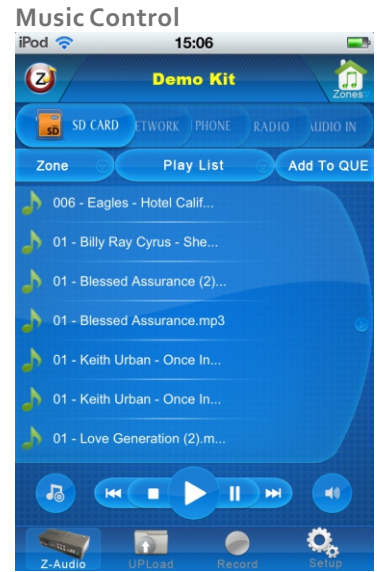

Software Screen Shots

Apple Apps

Smart Hotel App

Smart Hotel New Features

1. Hotel Room Security (In Out Bell and Log recording)
2. No Moonlighting (To rent without management knowledge)
3. User / Guest Habit Analysis (Habits: Lights, AC & Services)
4. Notional Power Consumption per Room
5. Ability to add IP Camera
6. Blink the Room Number in 1 minute when there is a visitor
7. Added Housekeeping Services Features like: Clean Shoes, Refill Bar, Ready Bed, Take Plates, Maintenance Needed and Please Wait
8. Ask the Guest if they are GREEN. If they are GREEN means saving water, laundry detergent and electricity.
o I am GREEN feature service: Don't Change My Towel & Bed Sheet
9. E-menu (Food Menu Lists)
10. E-directory (Directory of Hotel Restaurant, Services, IDD, Embassy, Government, and Attractions)