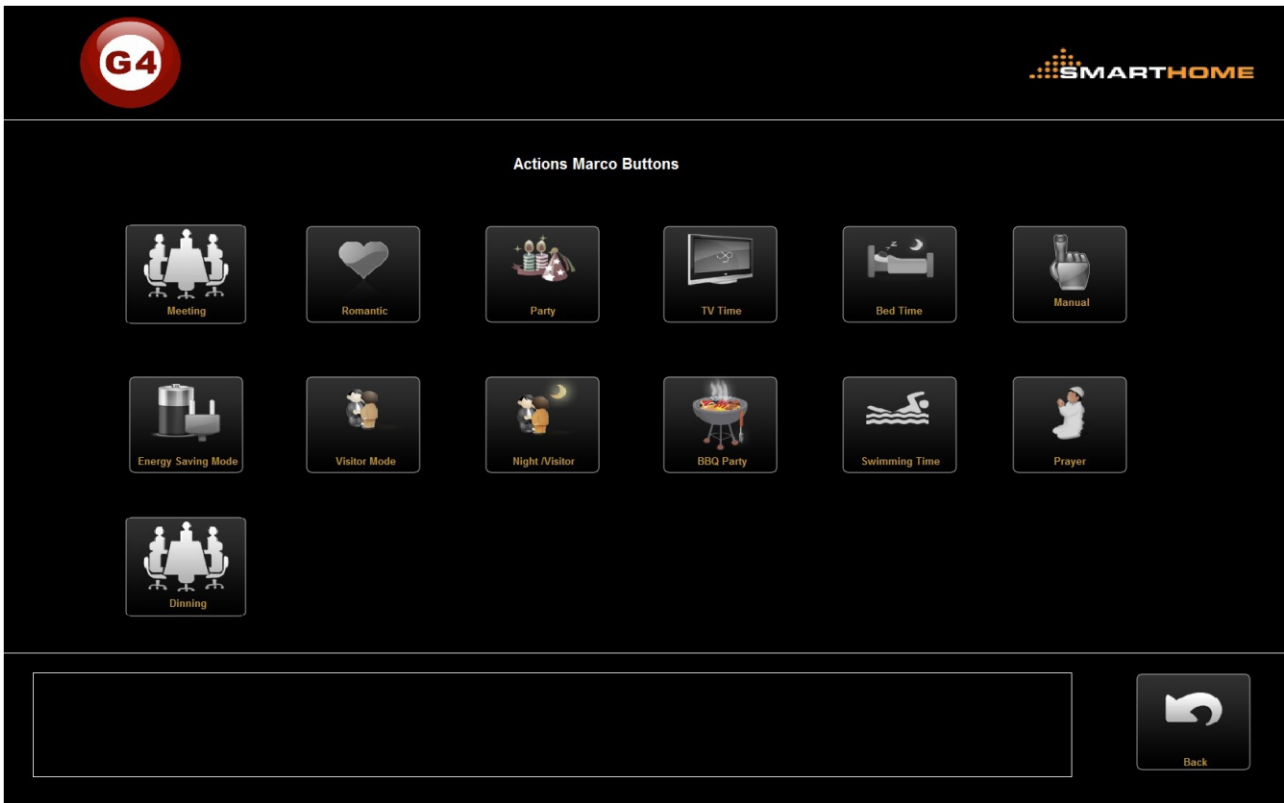

Music

Media

Mood

Android Apps

Smart-G4 Android App by Living Tech

Software Screen Shots

Home Screen

Lighting Control

Drape / Blinds Control

Temperature Control

Audio Control

Security

Windows Control Apps

HAC Software

Windows XP/7 Based Home Automation Control Software, Using Laptop or Tablet Touch Screens. Version 6.0 with Video play and Mood Recording easy, Music Comand and Play DJ Like List, Multi Zone Grouping and Pairing Function, Community ++ (Allow Trial for 45 Days, Must register Afterwards, We advise Buying Minimum of 10 Licenses to avoid Inconvenience)