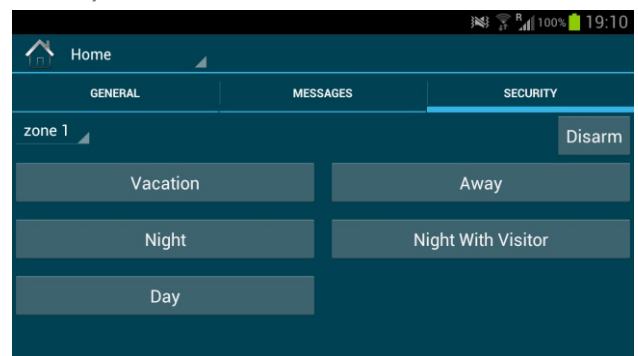

Music

Media

Mood

Android Apps

Smart-G4 Android App by Living Tech

Software Screen Shots

Home Screen

Lighting Control

Drape / Blinds Control

Temperature Control

Audio Control

Security

Windows Control Apps

HAC Software

Windows XP/7 Based Home Automation Control Software, Using Laptop or Tablet Touch Screens. Version 6.0 with Video play and Mood Recording easy, Music Comand and Play DJ Like List, Multi Zone Grouping and Pairing Function, Community ++ (Allow Trial for 45 Days, Must register Afterwards, We advise Buying Minimum of 10 Licenses to avoid Inconvenience)