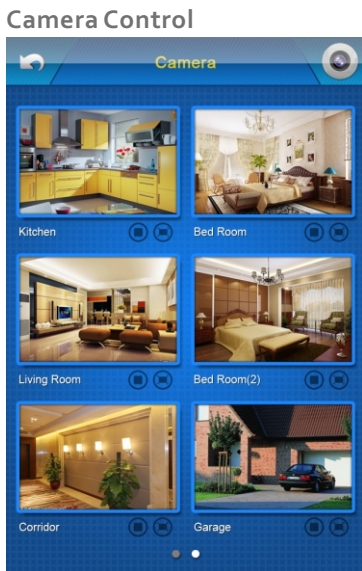

Software Screen Shots