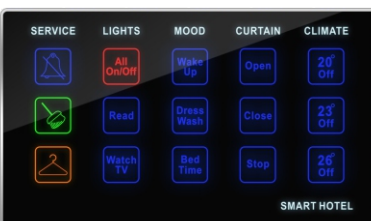

Smart-Bus Hotel Bedside or Table Side Simplified Panel - SB-BEDSD-UN

GTIN (UPC-EAN): 0610696254825

Built-in service request buttons
USB Upgrade and Download log
Easy connector enabled
Hotel logic watchdog (Power Infant)