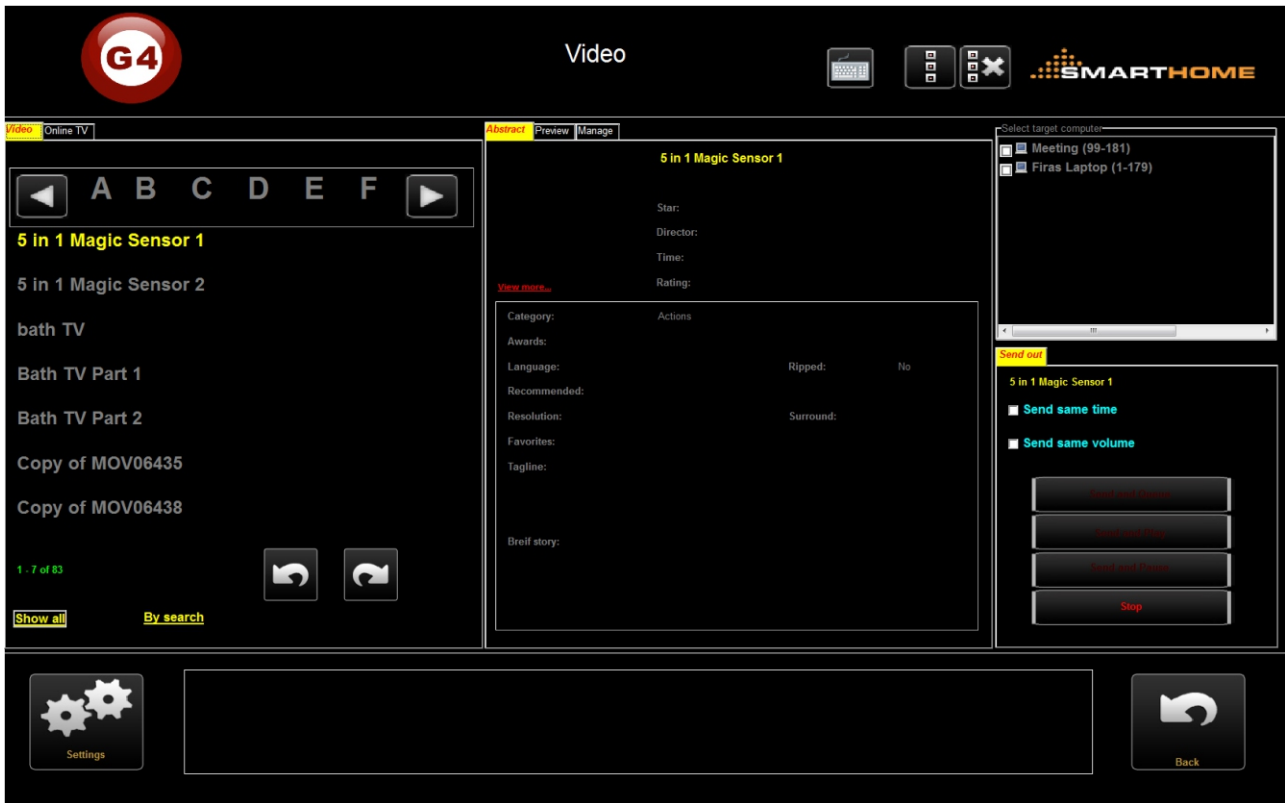

Windows Control Apps

Video Play SW (Slaves)

Play list Management Software and reminders Software (To enable Organizing Personal Lists from any Networked PC/laptop)