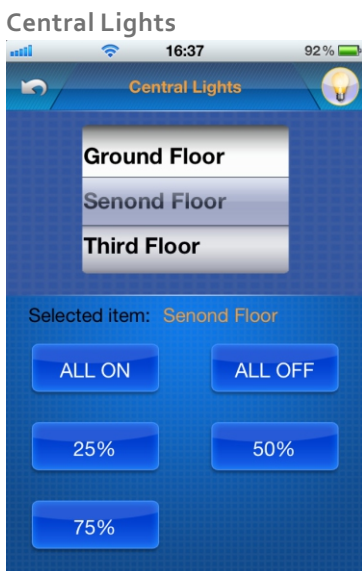

Software Screen Shots

Apple Apps

Smart Hotel App

Smart Hotel New Features

1. Hotel Room Security (In Out Bell and Log recording)
2. No Moonlighting (To rent without management knowledge)
3. User / Guest Habit Analysis (Habits: Lights, AC & Services)
4. Notional Power Consumption per Room
5. Ability to add IP Camera
6. Blink the Room Number in 1 minute when there is a visitor
7. Added Housekeeping Services Features like: Clean Shoes, Refill Bar, Ready Bed, Take Plates, Maintenance Needed and Please Wait
8. Ask the Guest if they are GREEN. If they are GREEN means saving water, laundry detergent and electricity.
o I am GREEN feature service: Don't Change My Towel & Bed Sheet
9. E-menu (Food Menu Lists)
10. E-directory (Directory of Hotel Restaurant, Services, IDD, Embassy, Government, and Attractions)