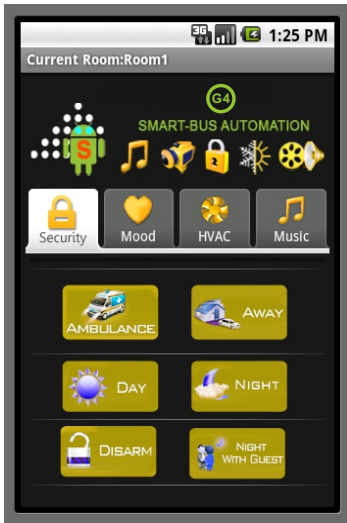

Phones, Tablets, TV Box, Smart TV ++

Software Screen Shots

Home Screen

Lighting control in Room

HVAC

Software Screen Shots

Security

Macro Buttons

Music

Media

Mood

Android Apps

Smart-G4 Android App by Living Tech

Software Screen Shots

Home Screen

Lighting Control