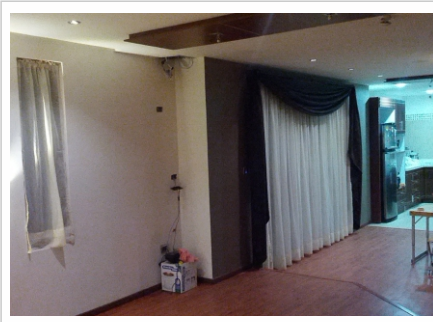

Living room with DDP

Smart Home - Ecuador

bed room

Living room

Dynamic Display Panel

Smart Home - Ecuador

Living room

Bath Room