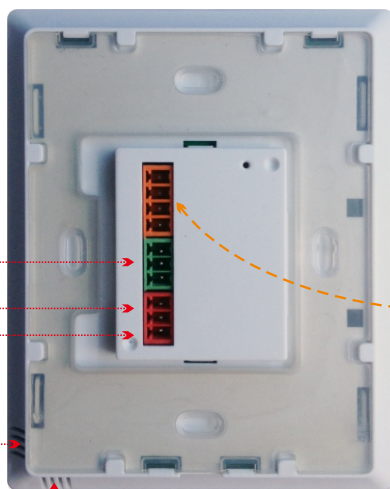

IR
Mag
Smoke

Temperature Sensor

Microphone

Back of DDPs