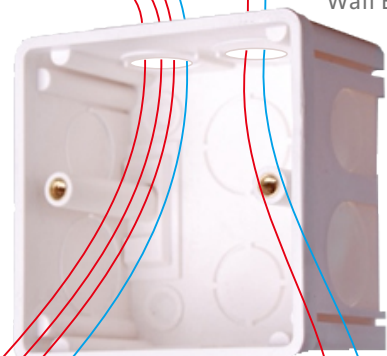

**Features list**

- ③ Channel's of lighting control
- ① AC control (on, off, Temp, Fan, Mode)
- ① TV / Set control (on/off, ch+-, V+-, source)
- ① Magnetic door/window control (Dry input)
- ① Fan/Smoke/
- ① Light intensity sensor for energy saving & day light harvesting
- ① Clapper
- ① Hand held remote
- ★ Ability to expand: Music, Curtain, Moods...

## Simple installation

By any Electrician

Electric Cable	
	L
	N
	Cat 5 Cable

1Amp Load per channel

Electric DB

Wall Box

### Fits Universally All Back Boxes:

- USA Back Box
- UK Back Box
- German Back Box
- French Back Box
- European Back Box
- Australian Back Box
- South African Back Box and More..

IR  
Mag  
Smoke

Temperature Sensor