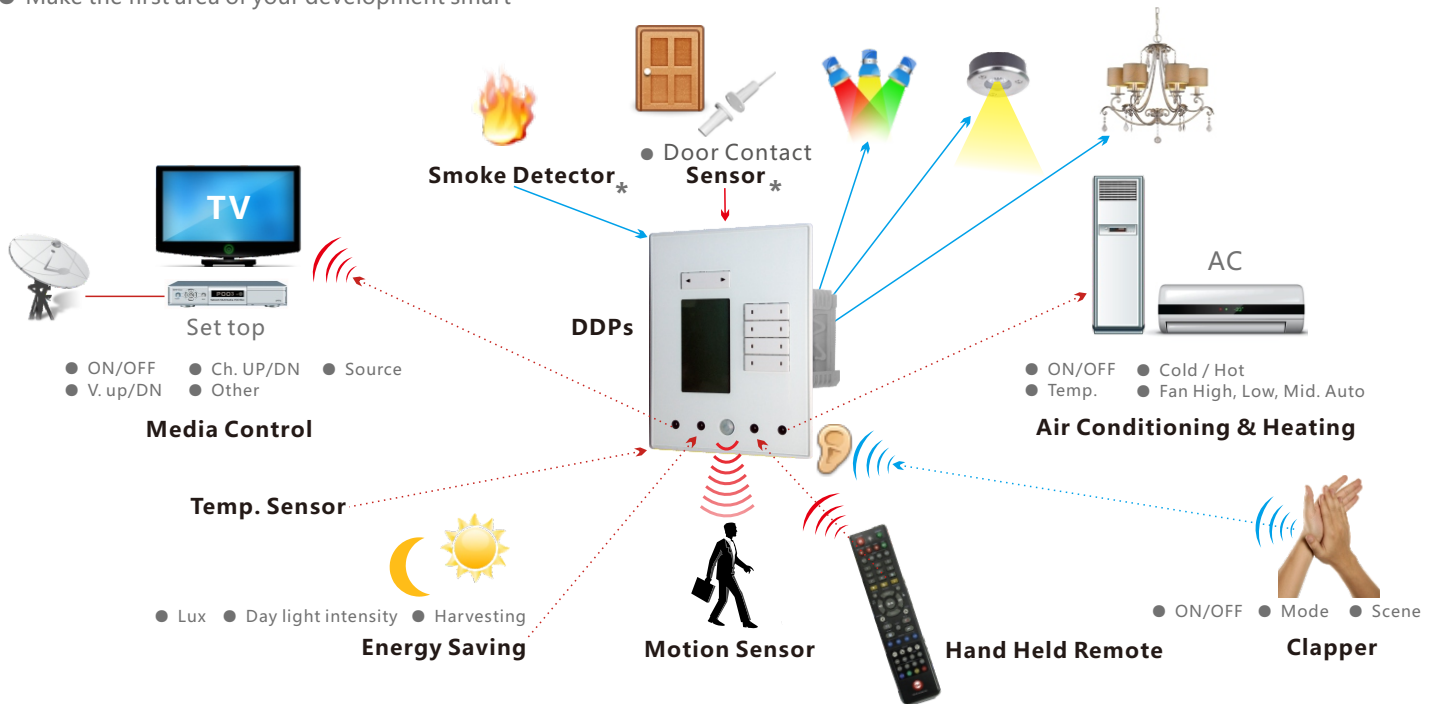

**Only USD 190**  
For Real Estate Developers  
& Partner Only

Valid for 100 packages MOQ  
Dealers & Distributor Welcome

**Expandable : Start from one room expand on the go as your budget grow.**

- Increase the value of your property
- Sell faster by adding many features for minimal investment
- Make the first area of your development smart
- Let the buyers taste your superior technology & continue as they like
- Good for finished buildings & new under construction

 <b>32 Logic</b>	● If motion
	● If sunny
	● If sound / clap
	● If Temp.
	● If Dark
	● If Door open
	● If fire...
● If balcony open	
● & more...	

BOQ Included in Package	
DDPs	1
SB-3R-TC	1
HH Remote Control	1
4D Connector	2
3S Connector	1
Mini Power Supply	1

**Features list**

- ③ Channel's of lighting control
- ① AC control (on, off, Temp, Fan, Mode)
- ① TV / Set control (on/off, ch+-, V+-, source)
- ① Magnetic door/window control (Dry input)
- ① Fan/Smoke/
- ① Light intensity sensor for energy saving & day light harvesting
- ① Clapper
- ① Hand held remote
- ★ Ability to expand: Music, Curtain, Moods...

Microphone

Back of DDPs

Trail Click

Mini Power Supply

To S-Bus Expansion (Future if Needed)