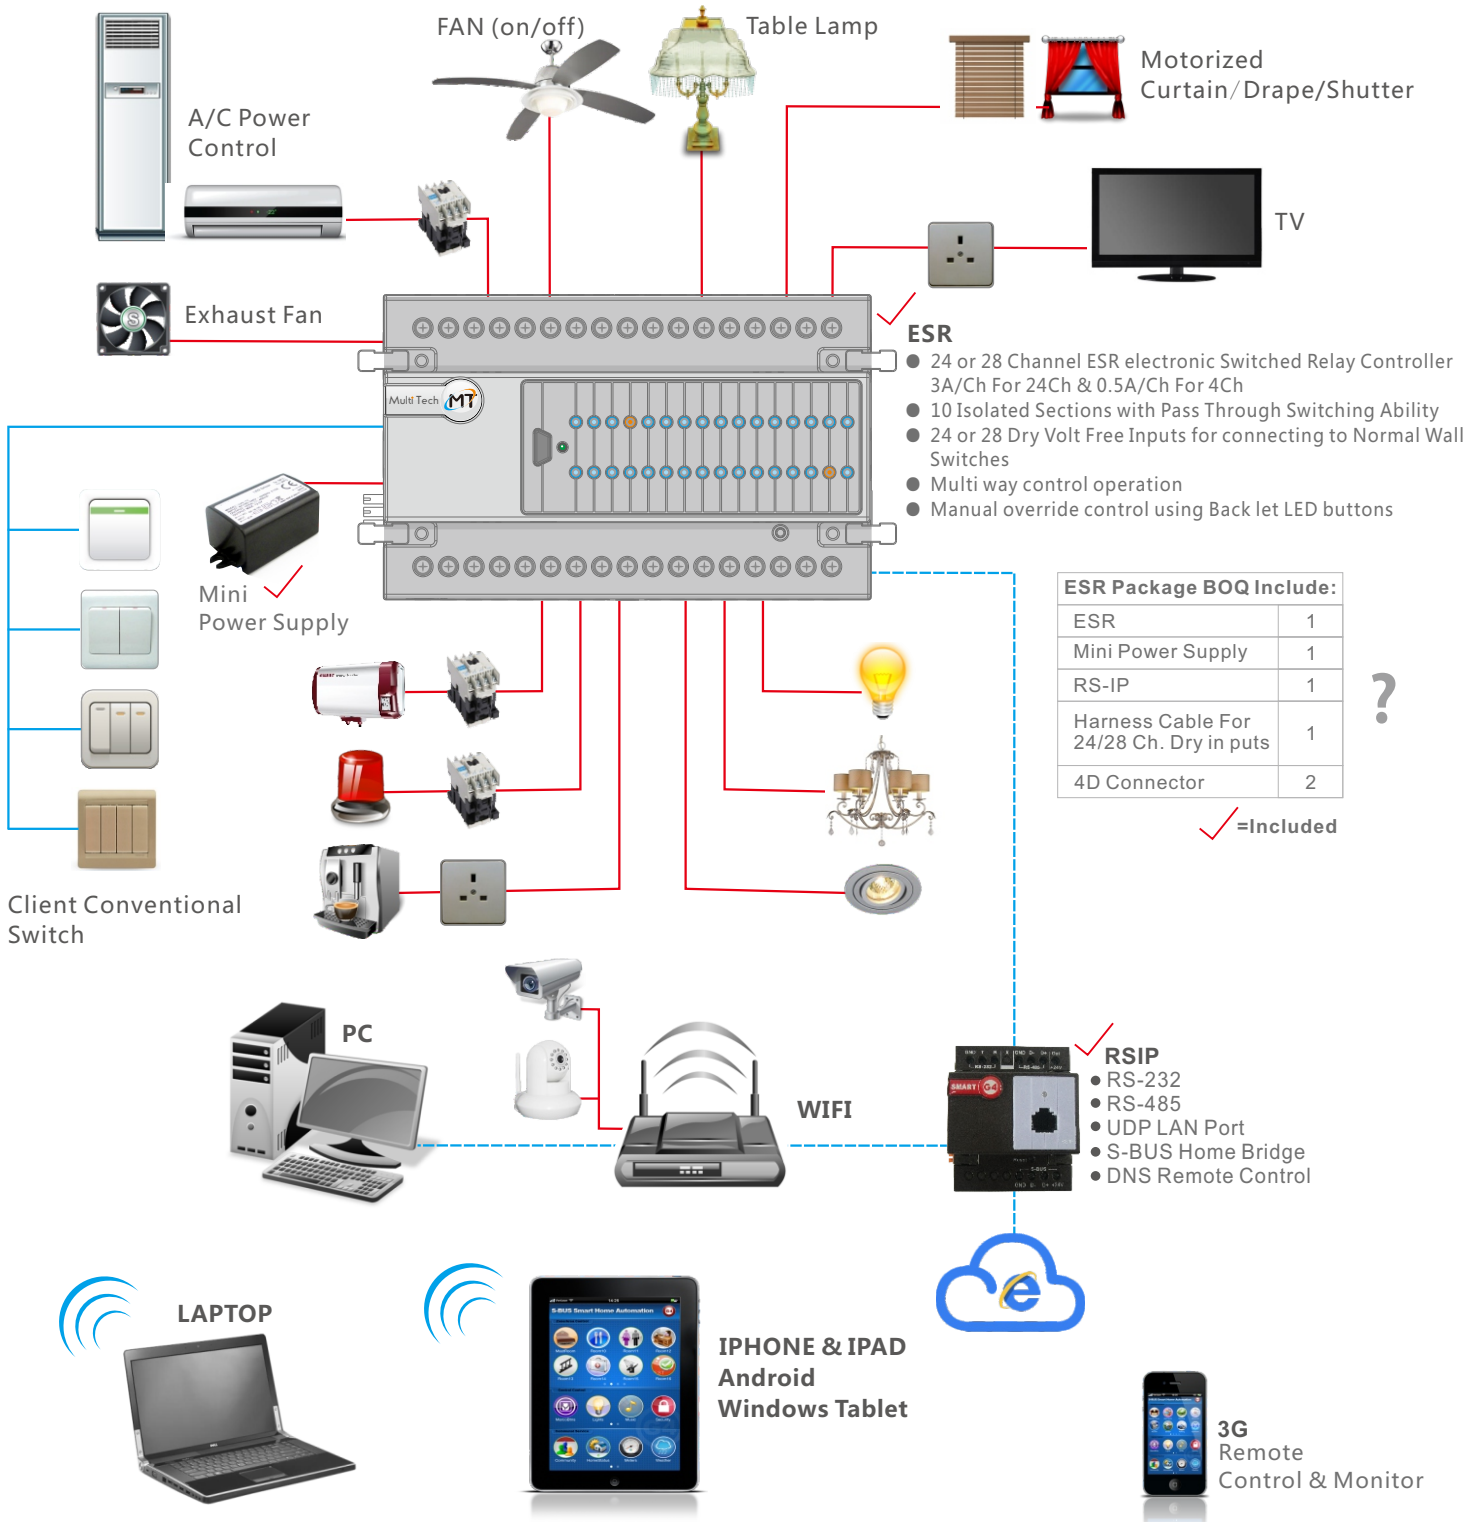

- Max of Channels mixed use=24-28 channels 3A per channel
- Ability to Control by PC
- Ability to Control wirelessly By Smart iPhone / iPad & laptop
- Integration to third party system using RS-232/485, UDP, or Dry Contacts

Virtual energy consumption display of connected loads for PC server (HAC)

- Combined Home Moods ability
- Schedules Ability
- Appliances Control
- Moods/ Scenes Ability

Use your Own Conventional Switches

* requires Isolated Contactors

Valid for 100 Packages MOQ

USD \$249^{24Ch} - \$259^{28Ch}

Factory Direct (supply Cost)

Valid for 100 Packages MOQ

For Property Developers Only

SMART-G4 and ESR "The King" of Multi-Tech

Schedule	Control	Control Energy	Comfort	Moods Scenes	Add Value To property	Expandable
----------	---------	----------------	---------	--------------	-----------------------	------------