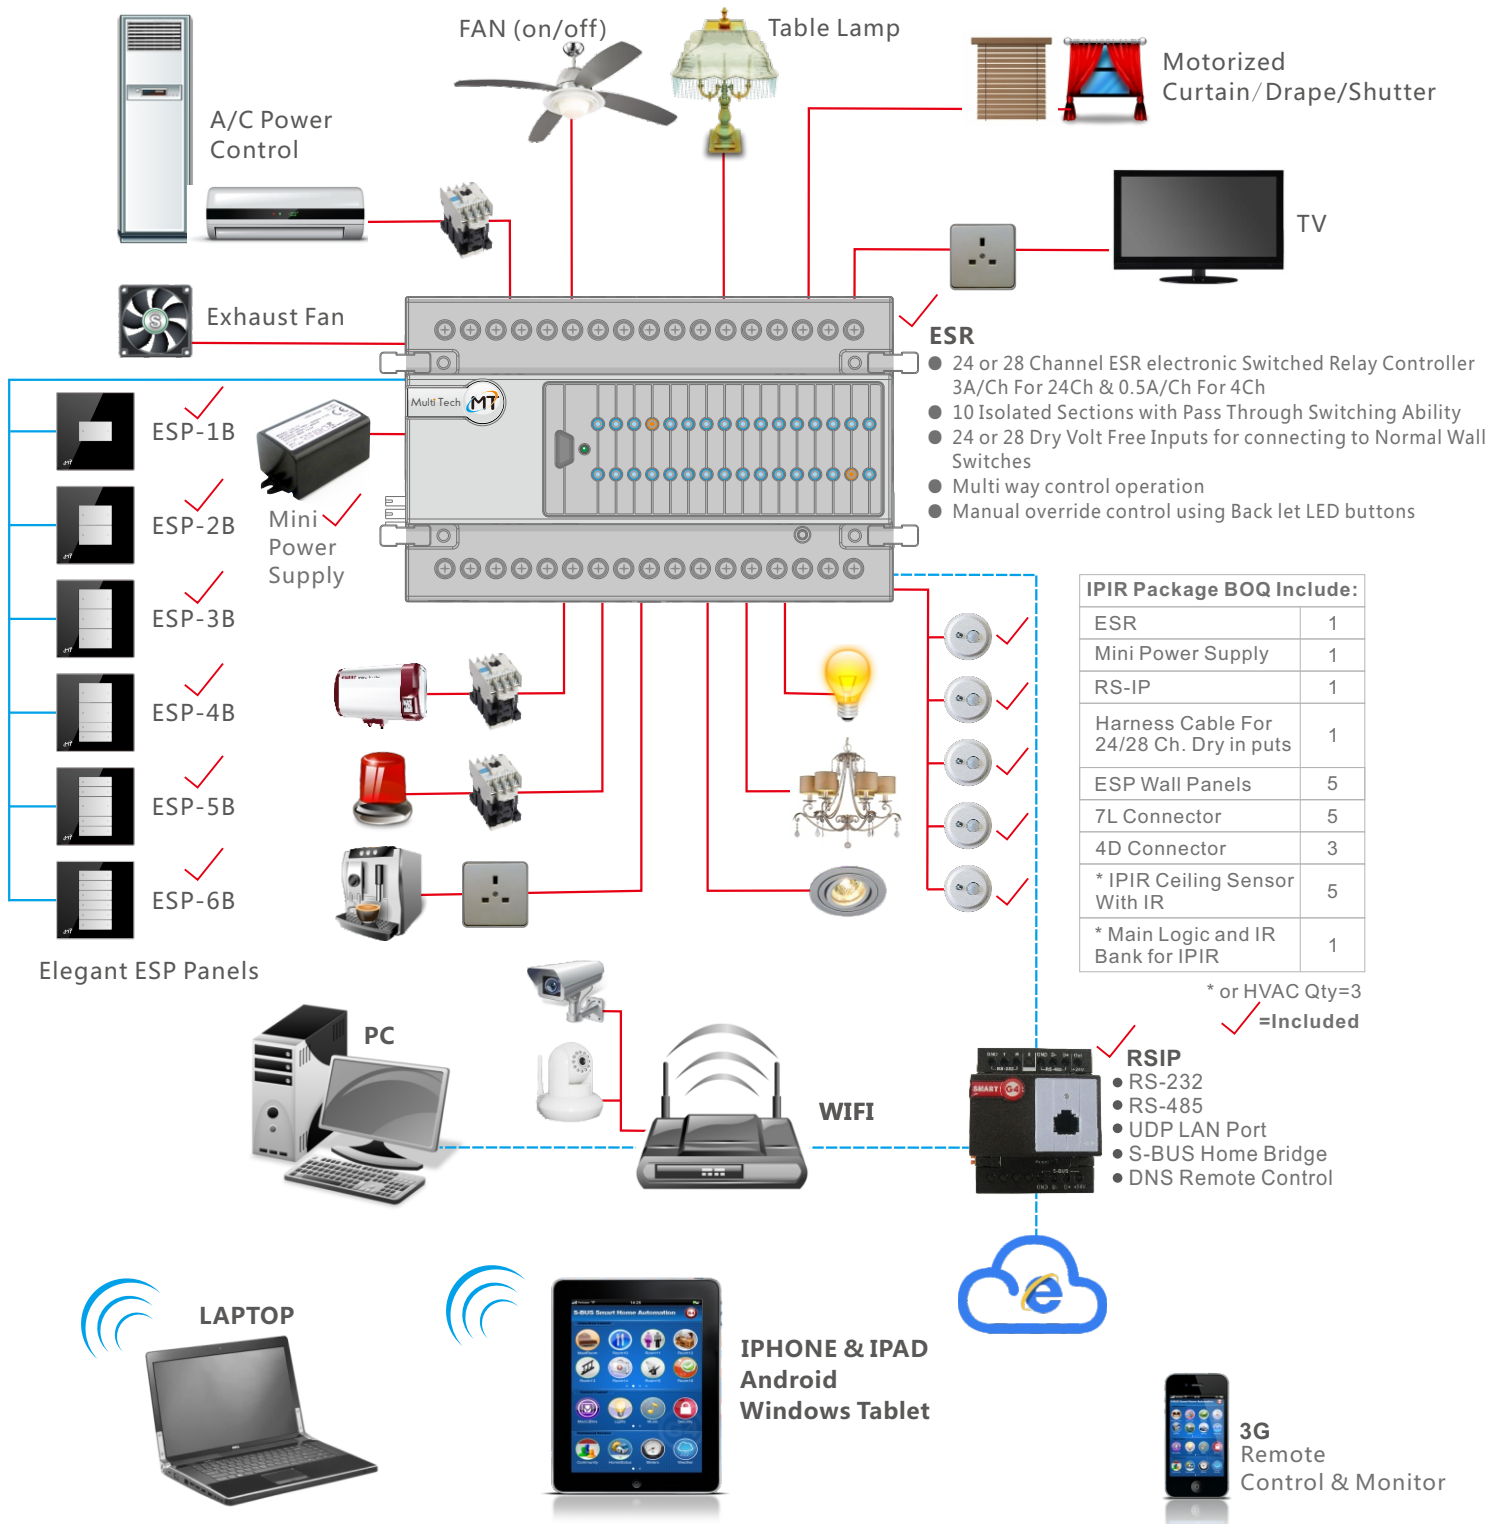

Package Features & Mixed Use Capacity:

- Control of up-to 10 appliances /electrical devices*
- Control of up-to 8 motorized curtains
- Control of up-to 24 exhaust Fans
- Control of up-to 10 Water Heaters/boilers*
- Control of up-to 10 Air conditioning Main power Control*
- & up to 5 Temperature, Fan speed and 3 HVAC Control
- Control of up-to 24 lighting channels
- Max of Channels mixed use=24-28 channels 3A per channel
- Ability to Control by PC
- Ability to Control wirelessly By Smart iPhone / iPad & laptop
- Integration to third party system using RS-232/485, UDP, or Dry Contacts
- Virtual energy consumption display of connected loads for PC server (HAC)
- Combined Home Moods ability
- Schedules Ability
- Appliances Control
- Moods/ Scenes Ability
- Energy Saving
- TV Control by PC/iPhone+

5 Elegant ESP Panels Included
5 IPIR AC and Motion or 3 HVAC

* requires Isolated Contactors

Valid for 100 Packages MOQ

ESP

IPIR

IR Emitter To Control Air conditioning, TV ++
PIR Occupancy For Energy Security ++

www.smarthomebus.com

370340/376346

USD \$485^{24Ch} - \$495^{28Ch}

Factory Direct (supply Cost)

Valid for 100 Packages MOQ

For Property Developers Only

SMART-G4 and ESR+ESP+IPIR "The King, Queen & Princes" of Muti-Tech

Elegant Simple Panels	Temp.	Schedule	Control	Control Energy	Comfort	Moods Scenes	Add Value To property	Expandable