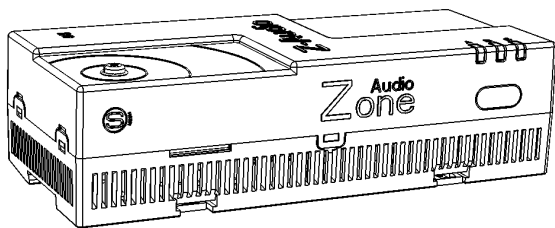

0 610696 253811

connection diagram **G4**

Parts & Ports details **G4**

S-BUS connection **G4**

PROSPECTIVE

SIDE VIEW

UTP core colors **G4**

S.BUS +24V		orange
S.BUS GND		w/orange
S.BUS D+		blue
S.BUS D-		w/blue
Spare		green
Spare		w/green
Spare +12v		brown
Spare -12V		w/brown