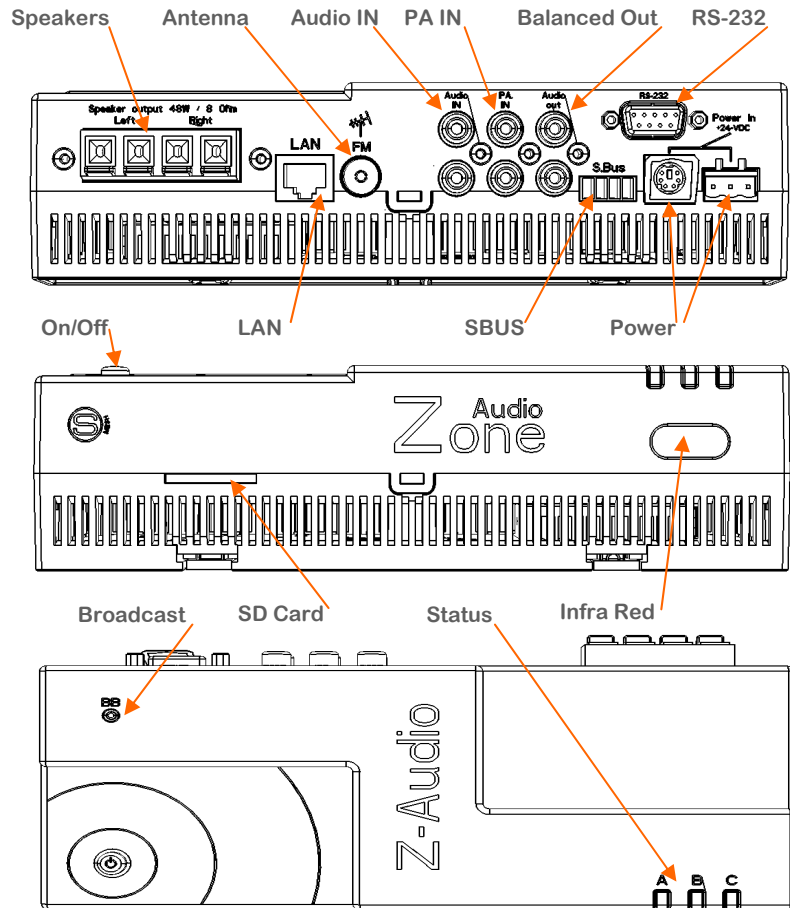

**User Controls**

- Via PC using HAC, PLM ++,
- Using DDP wall panel,
- Using Third Party Integration,
- From iPhone or iPad App,
- Using Touch Screen Panels,
- Power switch built-in,
- LED status indicator/channel
- Diagnostic LED+ BROADCAST

- Homes
- Hotels
- Restaurants
- Luxury Boats
- Schools
- Factories
- Prayer Halls
- Commercial centers

commercial

GTIN (UPC-EAN): 0610696253811  
 Patent P. No: 201110123081.0  
 Patent P. No: 201120231156.2

0 610696 253811

connection diagram **G4**

Parts & Ports details **G4**

S-BUS connection **G4**

PROSPECTIVE

SIDE VIEW

UTP core colors **G4**

S.BUS +24V		orange
S.BUS GND		w/orange
S.BUS D+		blue
S.BUS D-		w/blue
Spare		green
Spare		w/green
Spare +12v		brown
Spare -12V		w/brown