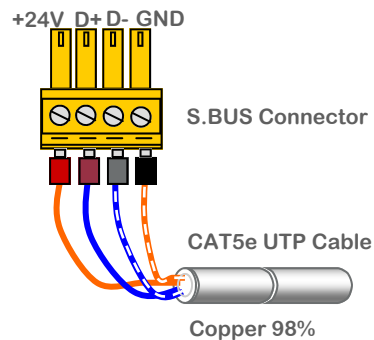

.....  
 Distributed Audio Zone Player and Amplifier. Can Deliver up to RMS 48 Watts of Stereo. With Balanced Out to connect to Pre-Amplifier Booster. With Built in FM Radio Tuner, Built in SD Card Reader slot. Can Stream Digital Audio Through LAN/FTP from any PC or NAS on the Network. Advanced PA Port that can detect Audio Announcement Automatically mute current playing source, announce then switch back to the same music source again once announcement is completed. Additional RCA Stereo Input fro Direct Local Source Feed to allow local Music ports to connect direct from TV,DVD, IPod Dock or any other Source. Software Controllable and Integration Protocol ready. \*Can be Manually Programmed by any Person on site Manually as DIY". (Maximum 1470 Zones System)  
 .....

**Installation**

- 35mm DIN-Rail Mount Ready
- Wall Mount Ready (8P)
- Table Top, or Shelf Top

**Power Supply**

+24-VDC, power consumption: 20-30mA. Accept 2 Types of Connection, Jack + De-teachable Screw-Type terminals (Flexible)

0 610696 253811

connection diagram **G4**

Parts & Ports details **G4**

S-BUS connection **G4**

PROSPECTIVE

SIDE VIEW

UTP core colors **G4**

S.BUS +24V		orange
S.BUS GND		w/orange
S.BUS D+		blue
S.BUS D-		w/blue
Spare		green
Spare		w/green
Spare +12v		brown
Spare -12V		w/brown