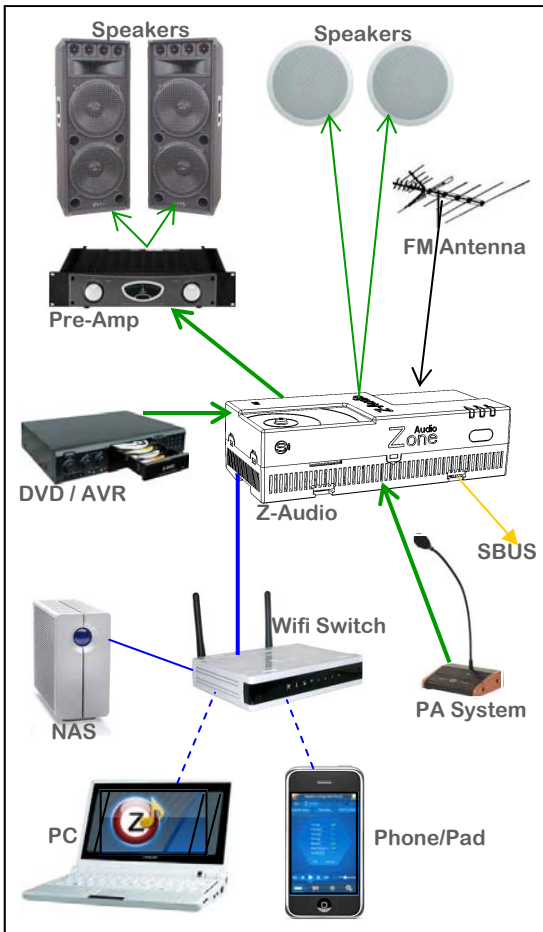

connection diagram **G4**