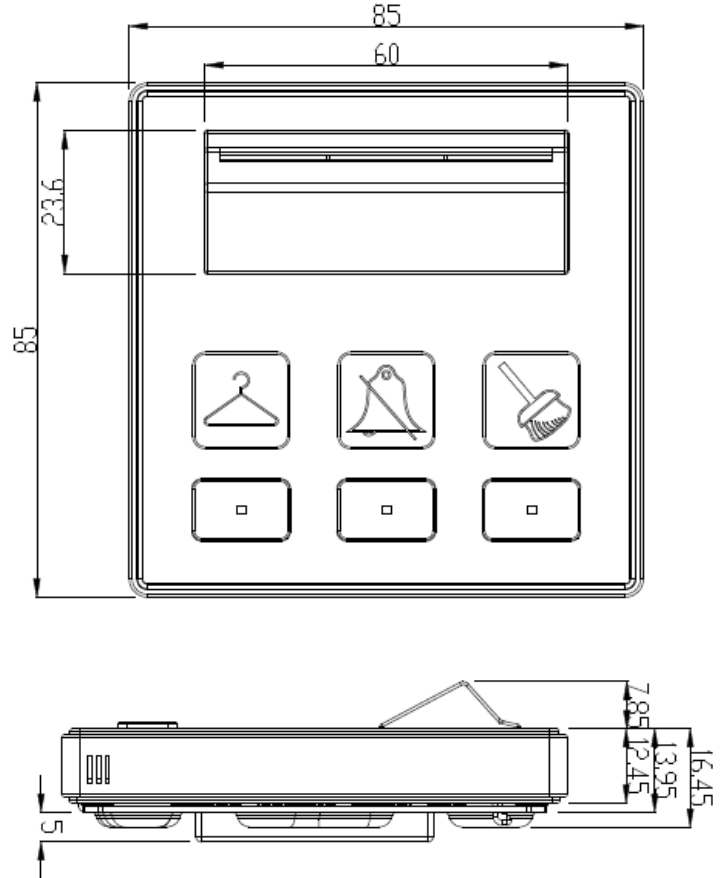

Aluminum, Glass, and poly

Dimensions & Weight

L85mm x W85mm x H26.8mm;
weight:0.13Kg

control compatibility

- Smart Hotel all other module

commercial

GTIN (UPC-EAN): 0610696254351
Patent P. No:

0 610696 254351

connection diagram

mounting dimensions

PROSPECTIVE

SIDE VIEW

S-BUS connection

www.smarthomebus.com • info@smarthomebus.com
USA - Germany - Denmark - Hong Kong - Jordan - China - UAE

SB-G4 Data Sheet Rev 2.0 released Dec.2012