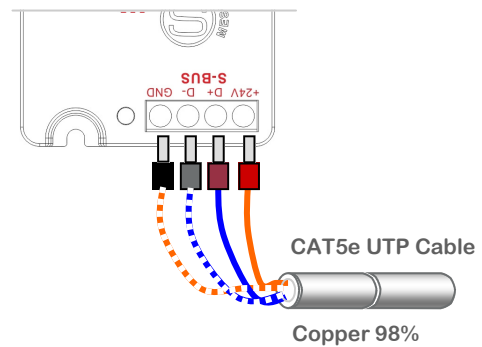

technical data

Features

- Card in & out auto sensing
- Service requires input button (DND/Clean/Laundry)
- Service status indicator can be extended to the outside

Control IO

- 1 x Advanced RS485 S-BUS serial port links (train types)
- 2 x Dry Connector for general purpose
- 3 x Button for service requires input
- 1 x cord holder slot
- 3 led out port (DND/Clean/Laundry)

Aluminum, Glass, and poly

Dimensions & Weight

L85mm x W85mm x H26.8mm;
weight:0.13Kg

control compatibility

- Smart Hotel all other module

commercial

GTIN (UPC-EAN): 0610696254351
Patent P. No:

0 610696 254351

connection diagram

mounting dimensions

PROSPECTIVE

SIDE VIEW

S-BUS connection

www.smarthomebus.com • info@smarthomebus.com
USA - Germany - Denmark - Hong Kong - Jordan - China - UAE

SB-G4 Data Sheet Rev 2.0 released Dec.2012

UTP core colors

S.BUS +24V		orange
S.BUS GND		w/orange
S.BUS D+		blue
S.BUS D-		w/blue
Spare		green
Spare		w/green
Spare +12v		brown
Spare -12V		W/brown