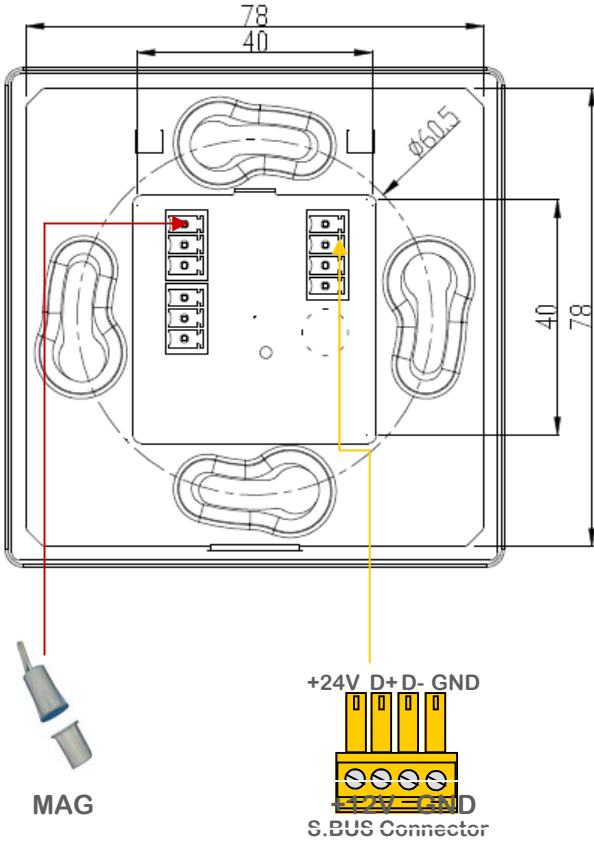

technical data

Features

- Card in & out auto sensing
- Service requires input button (DND/Clean/Laundry)
- Service status indicator can be extended to the outside

Control IO

- 1 x Advanced RS485 S-BUS serial port links (train types)
- 2 x Dry Connector for general purpose
- 3 x Button for service requires input
- 1 x cord holder slot
- 3 led out port (DND/Clean/Laundry)

Installation

- wall Mount metal frame twist
- Magnetic screw less mounting
- Advanced security locking
- Easy SBUS connector tech.

Operating Environment

0° to 45°C ambient temperature
20% to 93% RH

Enclosure material

Aluminum, Glass, and poly

Dimensions & Weight

L85mm x W85mm x H26.8mm;
weight:0.13Kg

control compatibility

- Smart Hotel all other module

commercial

GTIN (UPC-EAN): 0610696254351
Patent P. No:

0 610696 254351

connection diagram

mounting dimensions

PROSPECTIVE

SIDE VIEW

S-BUS connection

www.smarthomebus.com • info@smarthomebus.com
USA - Germany - Denmark - Hong Kong - Jordan - China - UAE

SB-G4 Data Sheet Rev 2.0 released Dec.2012