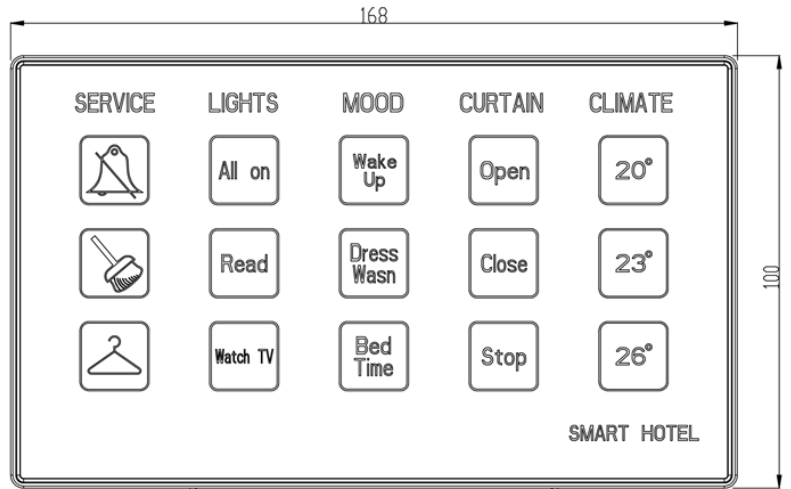

mounting dimensions **G4**

S-BUS connection **G4**