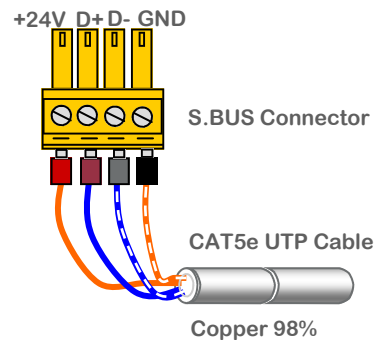

Control IO

1 x Advanced RS485 S-BUS serial port links (both train & screw link types)

Upgrade IO

1 x mini USB port (to connect to special programming board)

Operation Protection

- BUS Rv. Polarity Protection
- BUS Short Circuit Protection

SBUS DC Supply

24VDC with flexible tolerance between 8-32VDC. Flexible ability to add power supply as to be needed any where
Power consumption: max 50mA

Installation

- wall Mount metal frame twist
- Magnetic screw less mounting
- Advanced security locking
- Easy sBUS connector tech.

0 610696 254825

connection diagram **G4**

mounting dimensions **G4**

S-BUS connection **G4**

UTP core colors **G4**

S.BUS +24V		orange
S.BUS GND		w/orange
S.BUS D+		blue
S.BUS D-		w/blue
Spare		green
Spare		w/green
Spare +12V		brown
Spare -12V		W/brown