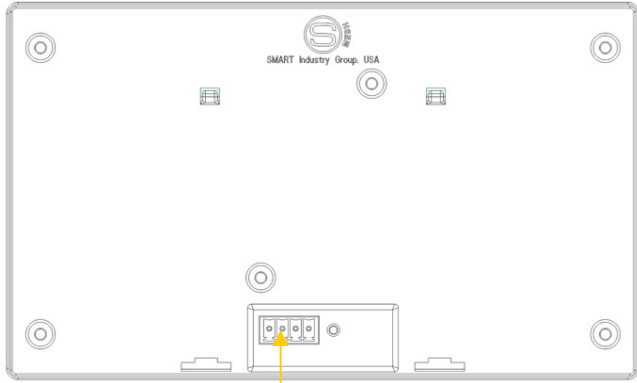

connection diagram **G4**