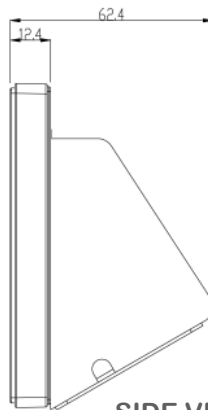

Operating Environment

0° to 45°C ambient temperature
20% to 93% RH

Enclosure material

Aluminum, Glass, and poly

Dimensions & Weight

L168mm x W100mm x H14.6mm; weight:0.23kg

Extra features

- Each button has a dual color LED for background and working status indication
- Auto sleep to reduce the current consumption when idle
- Easy sBUS connector tech.

0 610696 254825

connection diagram **G4**

mounting dimensions **G4**

S-BUS connection **G4**

UTP core colors **G4**

S.BUS +24V		orange
S.BUS GND		w/orange
S.BUS D+		blue
S.BUS D-		w/blue
Spare		green
Spare		w/green
Spare +12V		brown
Spare -12V		W/brown