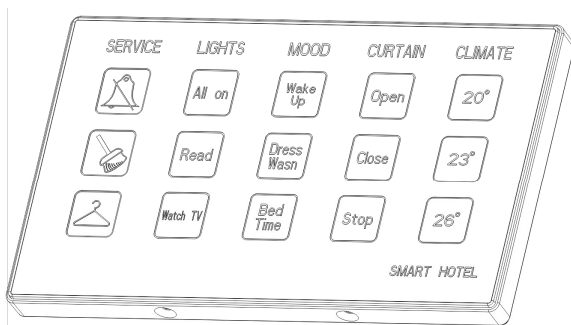

mounting dimensions **G4**

S-BUS connection **G4**