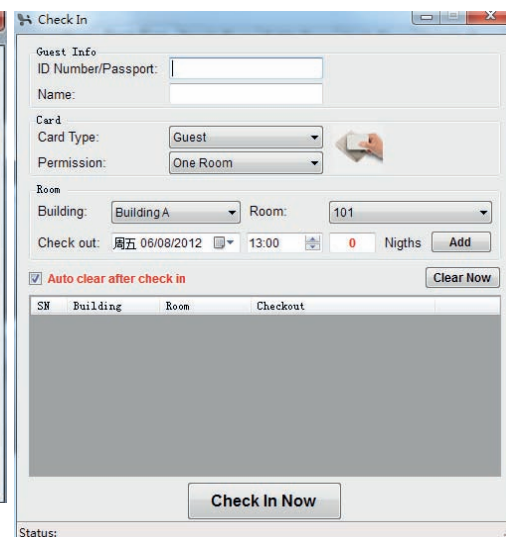

Приложения для Windows Управление гостиничными картами

The screenshots illustrate the following features of the Smart Hotel System:

- Room Management:** A grid of room numbers (901-910) on the Ninth Floor. A 'Check Out' dialog box is shown over room 904.
- Device List:** A table listing installed devices with columns for Subnet ID, Device ID, MAC Address, Model, and Description. A 'Hotel Card Holder' device is highlighted.
- Card Cancel:** A window for canceling cards, displaying a table of active cards with columns for ID Number, Passport, Name, Card Type, Room#, Check in, Check out, and a Cancel button.
- Room Management:** A window for managing rooms, showing a table of room IDs and room numbers (e.g., 00-01, 01-02) with 'Remove' buttons for each.

ПО для Smart отеля

Система “умного отеля”

Номер “умного отеля”

Дверной звонок “умного отеля”

Регистрация в “умном отеле”

Дверной звонок с контролем доступа Smart-Bus (G4) - SB-3SBXS-WL
GTIN (UPC-EAN): 0610696254337