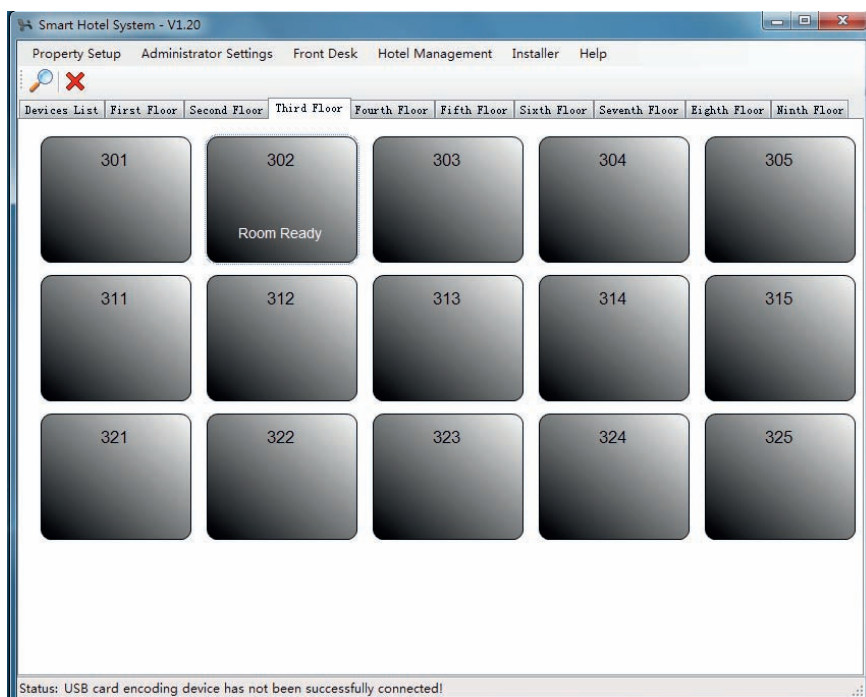

ПО для Smart отеля

Система “умного отеля”

Номер “умного отеля”