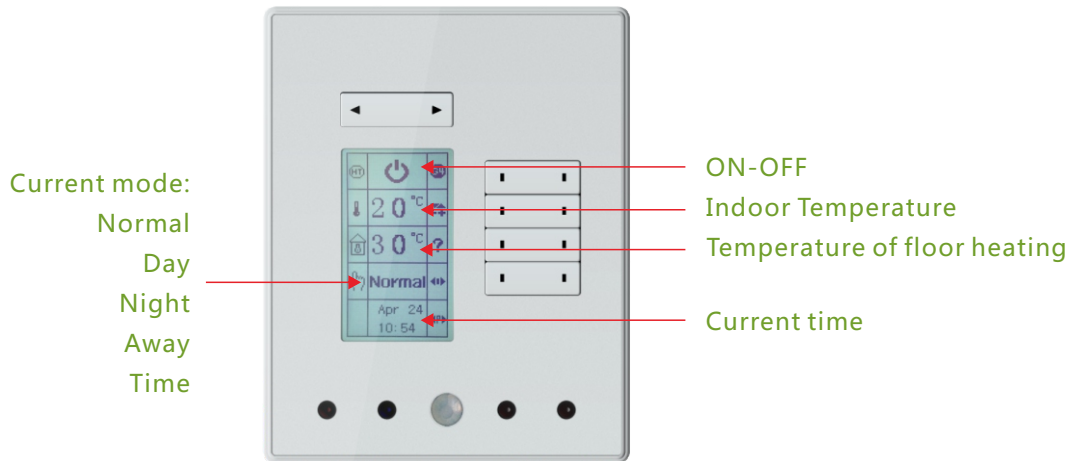

- Multi IR/AC Control Pages
- 8 slave + 1 Master HVAC (FCU\AHU)
- Clapper Mic Sensor Built in
- IR Eye Built in (Receive Hand Held Remote control commands)
- Lux Sensor Built in (Light Intensity Adjustment according to sun light)
- PIR Motion Sensor Built in (For Energy Saving Occupancy, and Security)
- 2Z (NO\NC) DI
- IR Emitters (Flashers) with 255 IR codes menus
- Logic 32 tables ×8 lines
- Security 99 codes
- LED (RGB) Surround Wall Effect
- Menu buttons on top modified for easy use
- Blue Back lit Buttons
- Built in temp sensor thermostat
 - Added Logic Condition
 - If temp
 - If lux
 - If occupancy
- Slim Elegant Design
- Fruit Basket Finishes and Variety of Materials and Patterns to fit any Decor
- Fits most Wall Back Box Standards: (UK, Germany, France, Australia,USA, South Africa and Other)
- Trail Click Ready (Simply Add any TC Module to Back of DDPs.
- S-wave compatible
- Ceiling Fan Speed Control Added
- Password / Code Entry Feature Added

Customized Page

IR Emitter IR Emitter

Lux Sensor Motion Sensor IR Receiver

7 AC Pages:
1 Master+6 Slave

Switch/ON-OFF

Temperature of the AC

Fan Speed

Mode

Indoor Temperature

Floor Heating Pages

Lighting Control Long Press to dim the Lighting

Customize Page & Scene Recording

LED Lighting Control (Long Press to dim the LED Strip)
&
Curtain Control

Music Page

Security Page