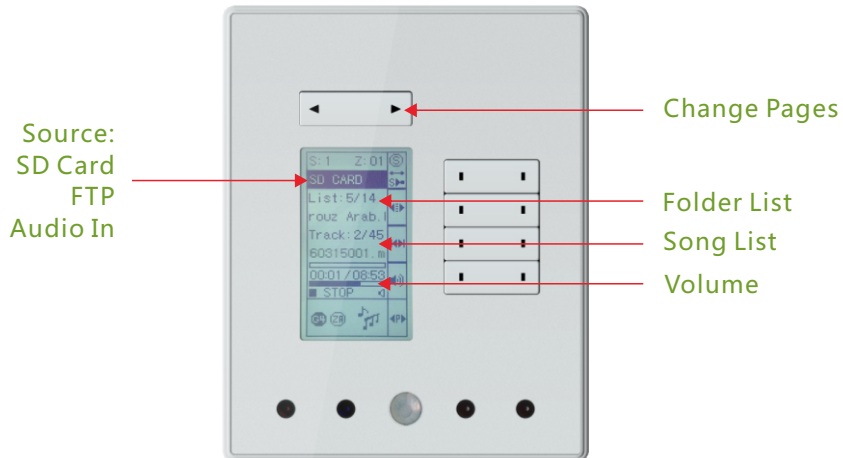

- Multi IR/AC Control Pages
- 8 slave + 1 Master HVAC (FCU\AHU)
- Clapper Mic Sensor Built in
- IR Eye Built in (Receive Hand Held Remote control commands)
- Lux Sensor Built in (Light Intensity Adjustment according to sun light)
- PIR Motion Sensor Built in (For Energy Saving Occupancy, and Security)
- 2Z (NO\NC) DI
- IR Emitters (Flashers) with 255 IR codes menus
- Logic 32 tables ×8 lines
- Security 99 codes
- LED (RGB) Surround Wall Effect
- Menu buttons on top modified for easy use
- Blue Back lit Buttons
- Built in temp sensor thermostat
 - Added Logic Condition
 - If temp
 - If lux
 - If occupancy
- Slim Elegant Design
- Fruit Basket Finishes and Variety of Materials and Patterns to fit any Decor
- Fits most Wall Back Box Standards: (UK, Germany, France, Australia,USA, South Africa and Other)
- Trail Click Ready (Simply Add any TC Module to Back of DDPs.
- S-wave compatible
- Ceiling Fan Speed Control Added
- Password / Code Entry Feature Added

Customized Page

IR Emitter IR Emitter

Lux Sensor Motion Sensor IR Receiver

7 AC Pages:
1 Master+6 Slave

Switch/ON-OFF

Temperature of the AC

Fan Speed

Mode

Indoor Temperature

Floor Heating Pages

Lighting Control Long Press to dim the Lighting

Customize Page & Scene Recording

LED Lighting Control (Long Press to dim the LED Strip)
&
Curtain Control

Music Page

Security Page