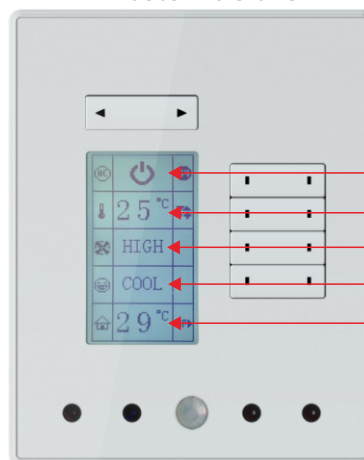

- Multi IR/AC Control Pages
- 8 slave + 1 Master HVAC (FCU\AHU)
- Clapper Mic Sensor Built in
- IR Eye Built in (Receive Hand Held Remote control commands)
- Lux Sensor Built in (Light Intensity Adjustment according to sun light)
- PIR Motion Sensor Built in (For Energy Saving Occupancy, and Security)
- 2Z (NO\NC) DI
- IR Emitters (Flashers) with 255 IR codes menus
- Logic 32 tables ×8 lines
- Security 99 codes
- LED (RGB) Surround Wall Effect
- Menu buttons on top modified for easy use
- Blue Back lit Buttons
- Built in temp sensor thermostat
 - Added Logic Condition
 - If temp
 - If lux
 - If occupancy
- Slim Elegant Design
- Fruit Basket Finishes and Variety of Materials and Patterns to fit any Decor
- Fits most Wall Back Box Standards: (UK, Germany, France, Australia,USA, South Africa and Other)
- Trail Click Ready (Simply Add any TC Module to Back of DDPs.
- S-wave compatible
- Ceiling Fan Speed Control Added
- Password / Code Entry Feature Added

Customized Page

IR Emitter IR Emitter

Lux Sensor Motion Sensor IR Receiver

7 AC Pages:
1 Master+6 Slave

Switch/ON-OFF

Temperature of the AC

Fan Speed

Mode

Indoor Temperature

Floor Heating Pages

Lighting Control Long Press to dim the Lighting

Customize Page & Scene Recording

LED Lighting Control (Long Press to dim the LED Strip)
&
Curtain Control

Music Page

Security Page