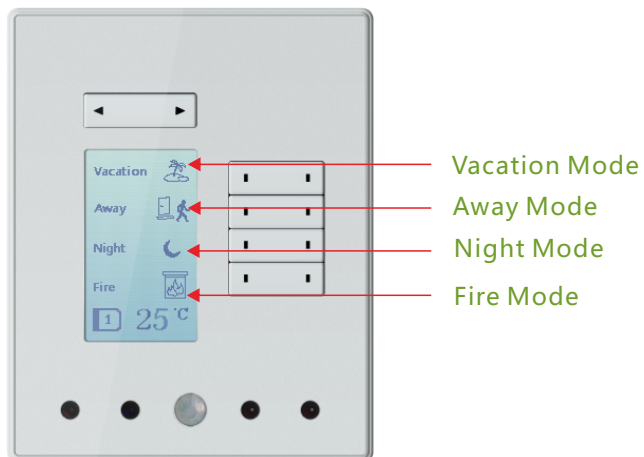

- Multi IR/AC Control Pages
- 8 slave + 1 Master HVAC (FCU\AHU)
- Clapper Mic Sensor Built in
- IR Eye Built in (Receive Hand Held Remote control commands)
- Lux Sensor Built in (Light Intensity Adjustment according to sun light)
- PIR Motion Sensor Built in (For Energy Saving Occupancy, and Security)
- 2Z (NO\NC) DI
- IR Emitters (Flashers) with 255 IR codes menus
- Logic 32 tables ×8 lines
- Security 99 codes
- LED (RGB) Surround Wall Effect
- Menu buttons on top modified for easy use
- Blue Back lit Buttons
- Built in temp sensor thermostat
 - Added Logic Condition
 - If temp
 - If lux
 - If occupancy
- Slim Elegant Design
- Fruit Basket Finishes and Variety of Materials and Patterns to fit any Decor
- Fits most Wall Back Box Standards: (UK, Germany, France, Australia,USA, South Africa and Other)
- Trail Click Ready (Simply Add any TC Module to Back of DDPs.
- S-wave compatible
- Ceiling Fan Speed Control Added
- Password / Code Entry Feature Added

Customized Page

IR Emitter

IR Emitter

Lux Sensor

Motion Sensor

IR Receiver

7 AC Pages:
1 Master+6 Slave

Switch/ON-OFF

Temperature of the AC

Fan Speed

Mode

Indoor Temperature

Floor Heating Pages

Lighting Control Long Press to dim the Lighting

Customize Page & Scene Recording

LED Lighting Control (Long Press to dim the LED Strip)
&
Curtain Control

Music Page

Security Page

Checking the system's information:

Long press the first button and the fourth button until it shows this page below:

Select "System":

Password Setting:

Long press the first button and the fourth button until it shows this page below: