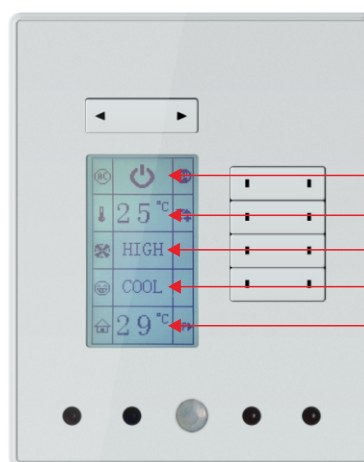

- Multi IR/AC Control Pages
- 8 slave + 1 Master HVAC (FCU\AHU)
- Clapper Mic Sensor Built in
- IR Eye Built in (Receive Hand Held Remote control commands)
- Lux Sensor Built in (Light Intensity Adjustment according to sun light)
- PIR Motion Sensor Built in (For Energy Saving Occupancy, and Security)
- 2Z (NO\NC) DI
- IR Emitters (Flashers) with 255 IR codes menus
- Logic 32 tables ×8 lines
- Security 99 codes
- LED (RGB) Surround Wall Effect
- Menu buttons on top modified for easy use
- Blue Back lit Buttons
- Built in temp sensor thermostat
 - Added Logic Condition
 - If temp
 - If lux
 - If occupancy
- Slim Elegant Design
- Fruit Basket Finishes and Variety of Materials and Patterns to fit any Decor
- Fits most Wall Back Box Standards: (UK, Germany, France, Australia,USA, South Africa and Other)
- Trail Click Ready (Simply Add any TC Module to Back of DDPs.
- S-wave compatible
- Ceiling Fan Speed Control Added
- Password / Code Entry Feature Added

Customized Page

IR Emitter

IR Emitter

Lux Sensor

Motion Sensor

IR Receiver

7 AC Pages:
1 Master+6 Slave

Switch/ON-OFF

Temperature of the AC

Fan Speed

Mode

Indoor Temperature

Floor Heating Pages

Lighting Control Long Press to dim the Lighting

Customize Page & Scene Recording

LED Lighting Control (Long Press to dim the LED Strip)
&
Curtain Control

Music Page

Security Page

Checking the system's information:

Long press the first button and the fourth button until it shows this page below:

Select "System":

Password Setting:

Long press the first button and the fourth button until it shows this page below: