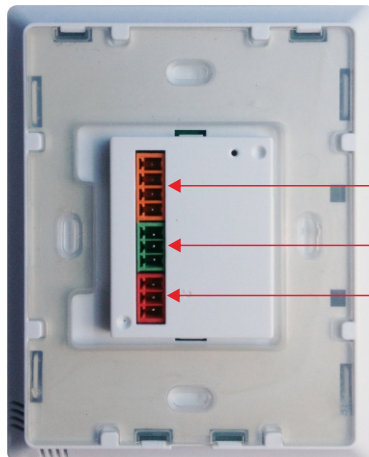

- S-Bus
- IR Receiver
- Two Dry Inputs