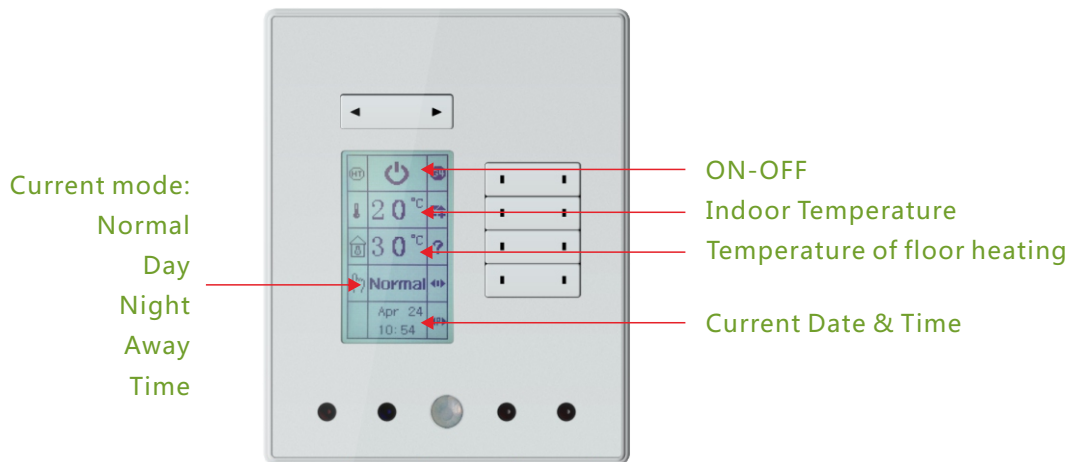

- Multi IR/AC Control Pages
- 8 slave + 1 Master HVAC (FCU\AHU)
- Clapper Mic Sensor Built in
- IR Eye Built in (Receive Hand Held Remote control commands)
- Lux Sensor Built in (Light Intensity Adjustment according to sun light)
- PIR Motion Sensor Built in (For Energy Saving Occupancy, and Security)
- 2Z (NO\NC) DI
- IR Emitters (Flashers) with 255 IR codes menus
- Logic 32 tables ×8 lines
- Security 99 codes
- LED (RGB) Surround Wall Effect
- Menu buttons on top modified for easy use
- Blue Back lit Buttons
- Built in temp sensor thermostat
 - Added Logic Condition
 - If temp
 - If lux
 - If occupancy
- Slim Elegant Design
- Fruit Basket Finishes and Variety of Materials and Patterns to fit any Decor
- Fits most Wall Back Box Standards: (UK, Germany, France, Australia,USA, South Africa and Other)
- Trail Click Ready (Simply Add any TC Module to Back of DDPs.
- S-wave compatible
- Ceiling Fan Speed Control Added
- Password / Code Entry Feature Added

Customized Page

IR Emitter

IR Emitter

Lux Sensor

Motion Sensor

IR Receiver

7 AC Pages:
1 Master+6 Slave

Switch/ON-OFF

Temperature of the AC

Fan Speed

Mode

Indoor Temperature

Floor Heating Pages

Lighting Control Long Press to dim the Lighting

Customize Page & Scene Recording

LED Lighting Control (Long Press to dim the LED Strip)
&
Curtain Control

Music Page

Security Page

Checking the system's information:

Long press the first button and the fourth button until it shows this page below:

Select "System":

Password Setting:

Long press the first button and the fourth button until it shows this page below: