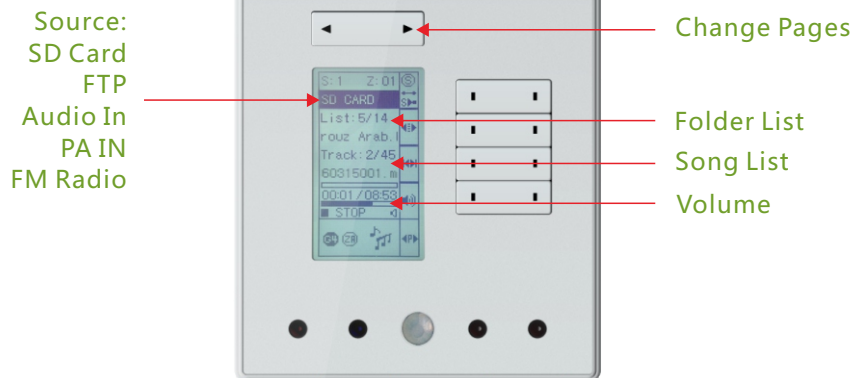

Temperature of the AC

Fan Speed

Mode

Indoor Temperature

Floor Heating Pages

Lighting Control Long Press to dim the Lighting

Customize Page & Scene Recording

LED Lighting Control (Long Press to dim the LED Strip)
&
Curtain Control

Music Page

Security Page

Checking the system's information:

Long press the first button and the fourth button until it shows this page below:

Select "System":

Password Setting:

Long press the first button and the fourth button until it shows this page below: