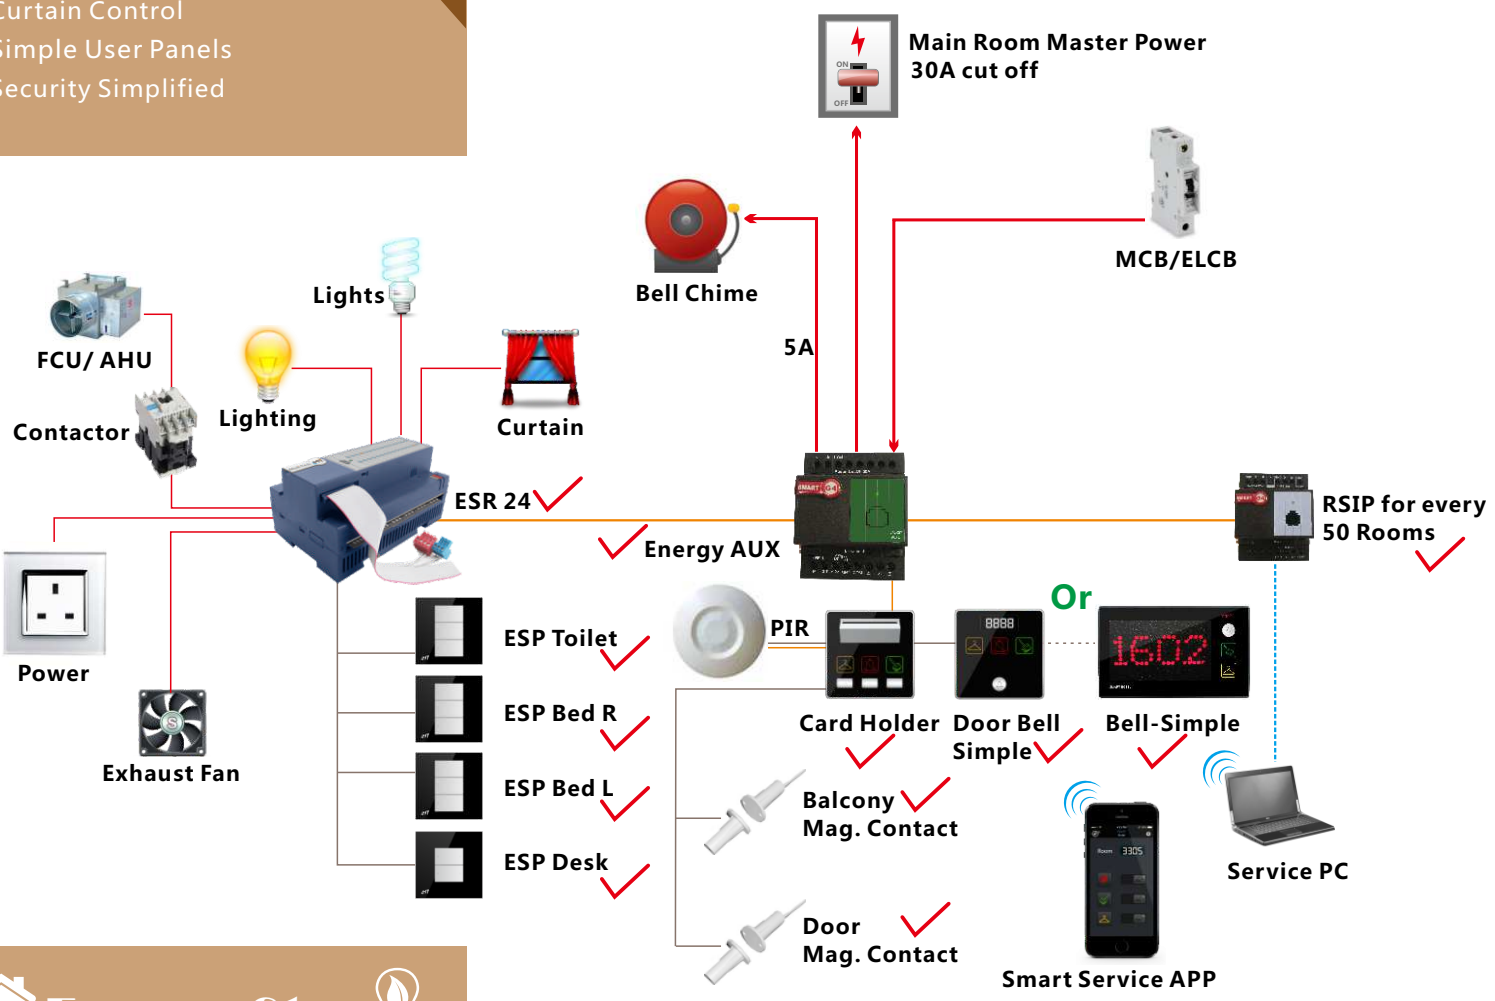

- Energy Saving
- AC Power Control
- Lighting Control
- Curtain Control
- Simple User Panels
- Security Simplified

# HOTEL PACKAGES OPTIMUM ELEGANCE K

THE BEST CHOICE FOR HOME AUTOMATION

- **(Occupancy Flag)** Check & reports occupancy Status online (Vacant/Occupied)
- **(Energy Smart)** Built in Logic that Works Simply:
  - If no occupancy (Vacant)=energy save
  - If balcony door is open=off AC
  - If occupied=power on
- **(Security)** Alert at Reception Station If Guest Room Door is Forgotten Open
- **(Moonlighting)** Send Warning in Case any one used Room while not Sold
- **(Device Monitoring)** Equipment Status Watch Dog Provided Free with This Package
- **(Service)** Request, Display and Management

Elegant Modern User Panels  
 Back-Let Room Number  
 Door Bell Push Button  
 Service request and Display  
 Energy Saving (Key Card Holder)

Key card Holder/Service

Door bell with Service (Big Room Number)

### Included In This Package:

- 1 ESR 24 (Lighting, AC power, Curtain, Power Control, Exhaust)
- 1 Aux Power (Dual Power Supply 24VDC/12VDC, Smart Energy Logic, 3-Zone Dry Inputs, 2 Relays for Energy)
- 4 1-6 Button Switch Controls (Toilet, Bed R/L, Desk)
- 1 Simple Door Bell(Small/Big Room #) With Service LED Display
- 1 Card Holder(Service + Request + Energy)
- 2 Magnetic Door / Window Contacts (Reed Switch)
- 1 Ceiling PIR Motion Detector
- 7 Connectors (4D)
- 1 Free Smart Hotel Service APP download,
- 1 Free Equipment Watch Dog SW,
- 1 Free RSIP Bridge (1 For Every 50 Rooms)