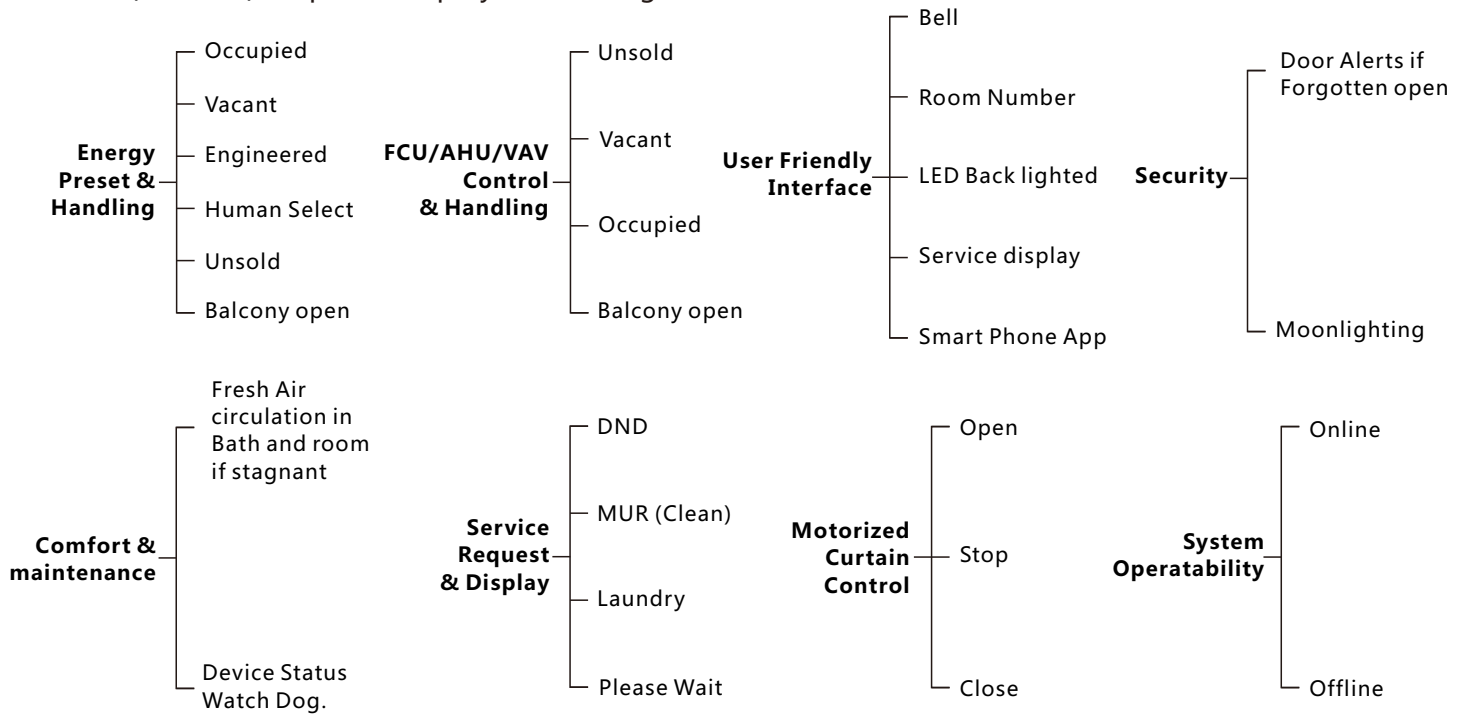

- Energy Saving
- AC Power Control
- Lighting Control
- Curtain Control
- Simple User Panels
- Security Simplified

# HOTEL PACKAGES OPTIMUM ELEGANCE K

THE BEST CHOICE FOR HOME AUTOMATION

- **(Occupancy Flag)** Check & reports occupancy Status online (Vacant/Occupied)
- **(Energy Smart)** Built in Logic that Works Simply:
  - If no occupancy (Vacant)=energy save
  - If balcony door is open=off AC
  - If occupied=power on
- **(Security)** Alert at Reception Station If Guest Room Door is Forgotten Open
- **(Moonlighting)** Send Warning in Case any one used Room while not Sold
- **(Device Monitoring)** Equipment Status Watch Dog Provided Free with This Package
- **(Service)** Request, Display and Management

Elegant Modern User Panels  
 Back-Let Room Number  
 Door Bell Push Button  
 Service request and Display  
 Energy Saving (Key Card Holder)

Key card Holder/Service

Door bell with Service (Big Room Number)

### Included In This Package:

- 1 ESR 24 (Lighting, AC power, Curtain, Power Control, Exhaust)
- 1 Aux Power (Dual Power Supply 24VDC/12VDC, Smart Energy Logic, 3-Zone Dry Inputs, 2 Relays for Energy)
- 4 1-6 Button Switch Controls (Toilet, Bed R/L, Desk)
- 1 Simple Door Bell(Small/Big Room #) With Service LED Display
- 1 Card Holder(Service + Request + Energy)
- 2 Magnetic Door / Window Contacts (Reed Switch)
- 1 Ceiling PIR Motion Detector
- 7 Connectors (4D)
- 1 Free Smart Hotel Service APP download,
- 1 Free Equipment Watch Dog SW,
- 1 Free RSIP Bridge (1 For Every 50 Rooms)